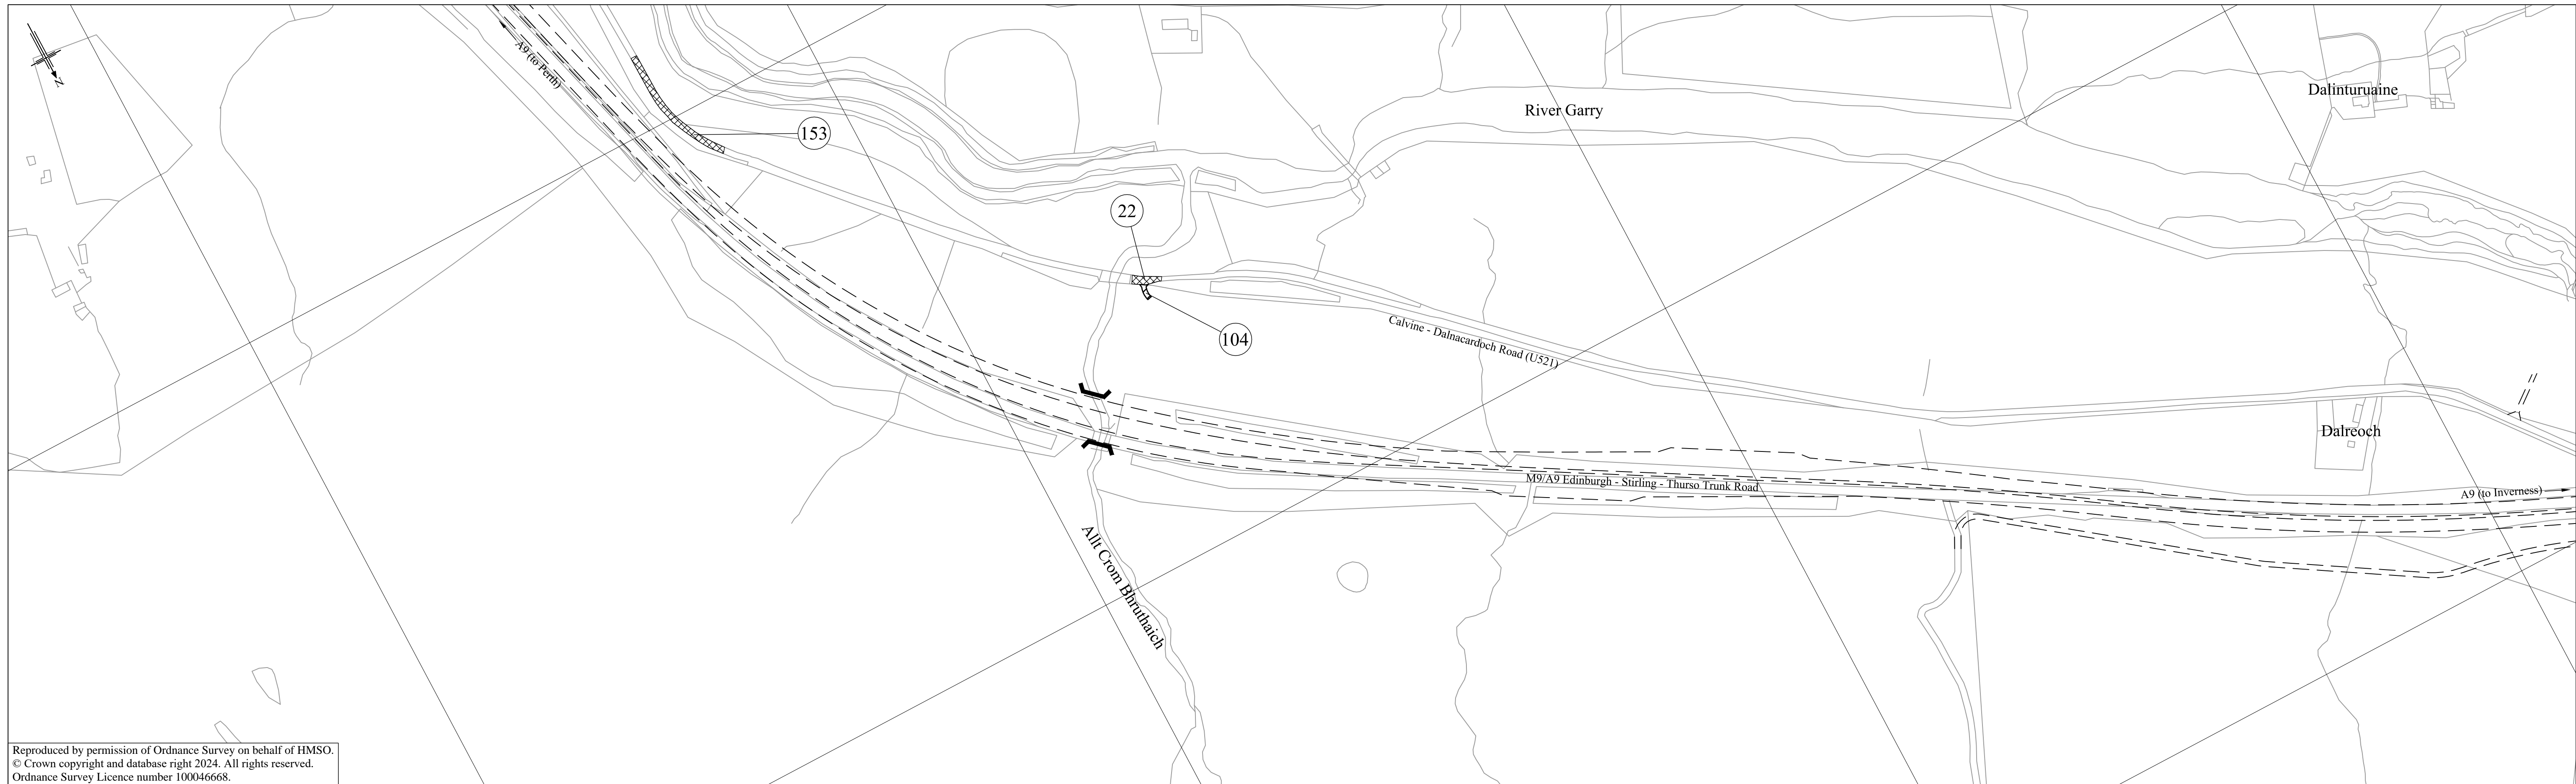

Reproduced by permission of Ordnance Survey on behalf of HMSO.
© Crown copyright and database right 2024. All rights reserved.
Ordnance Survey Licence number 100046668.

Scottish Government
Riaghaltas na h-Alba
gov.scot

The A9 Trunk Road
(Killiecrankie to Glen Garry)
(Side Roads) Order 2024

plan
SR12