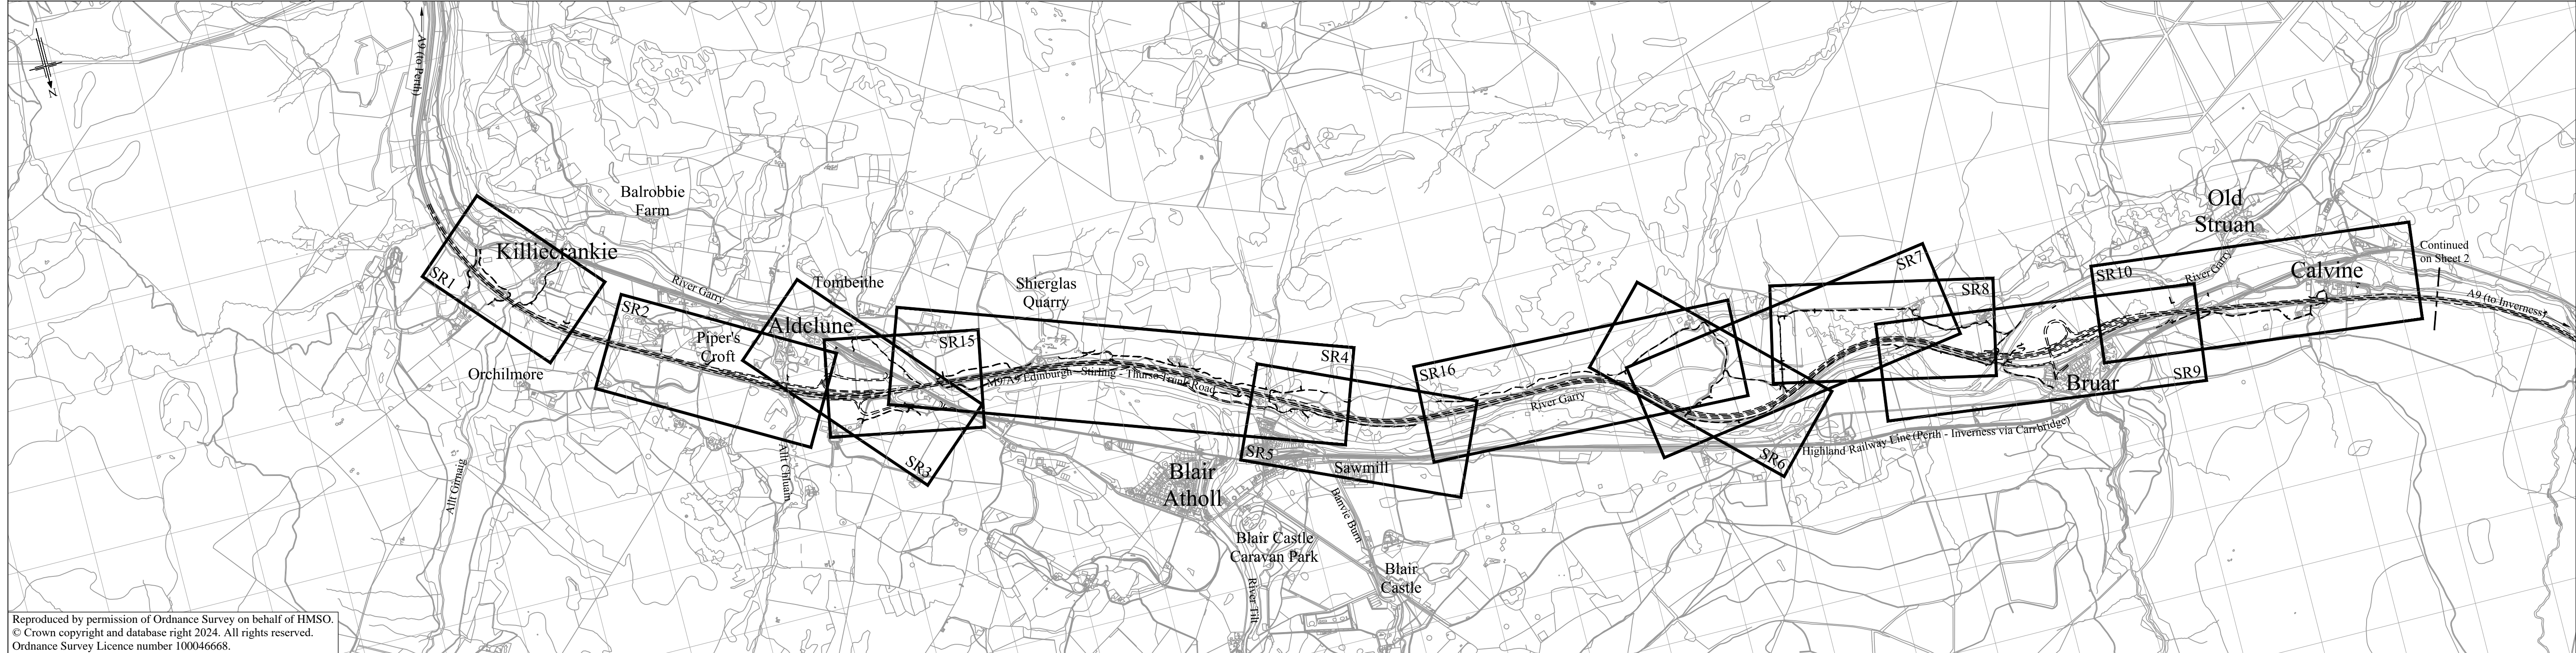

TRANSPORT
SCOTLAND
CÀMHDHAL ALBA

Scottish Government
Riaghaltas na h-Alba
gov.scot

LEGEND

== == == == ASSOCIATED ROAD PROPOSALS

Reproduced by permission of Ordnance Survey on behalf of HMSO.
© Crown copyright and database right 2024. All rights reserved.
Ordnance Survey Licence number 100046668.

The A9 Trunk Road
(Killiecrankie to Glen Garry)
(Side Roads) Order 2024

Key Plan
Sheet 1 of 2