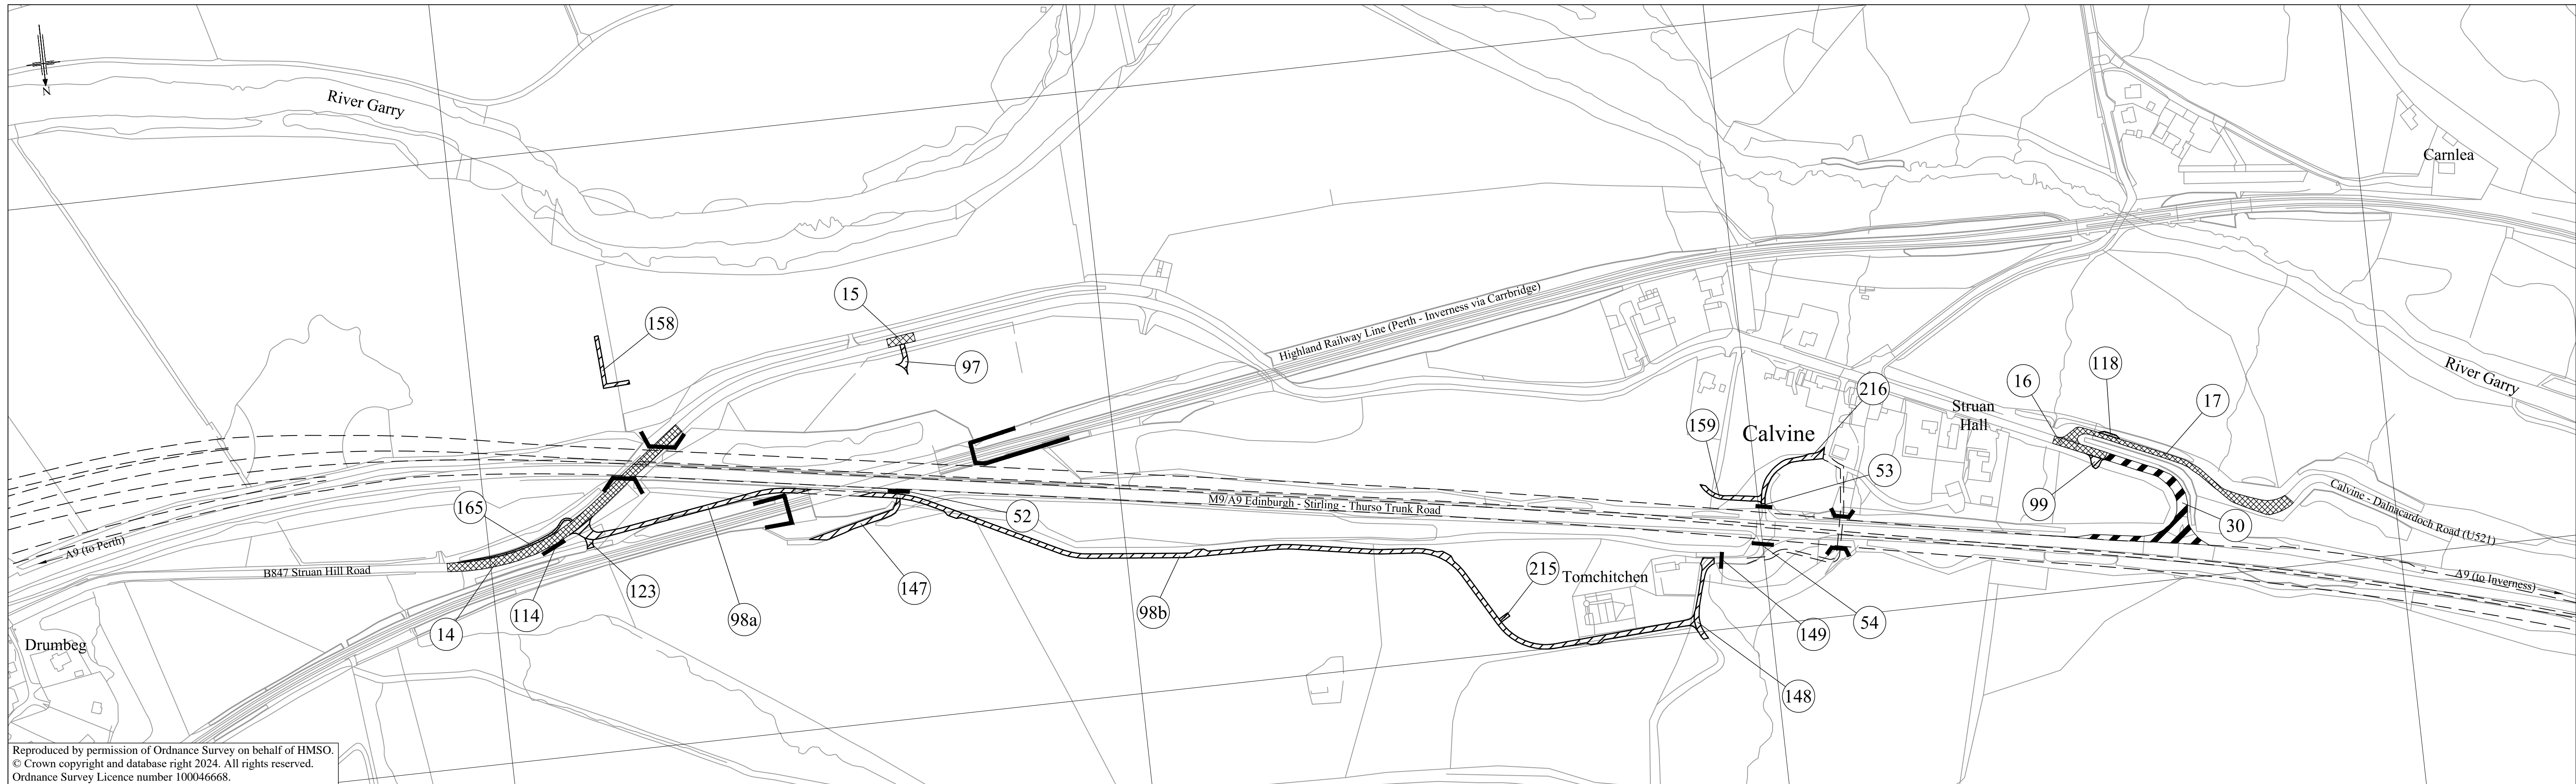

Reproduced by permission of Ordnance Survey on behalf of HMSO.
© Crown copyright and database right 2024. All rights reserved.
Ordnance Survey Licence number 100046668.

Scottish Government
Riaghaltas na h-Alba
gov.scot

The A9 Trunk Road
(Killiecrankie to Glen Garry)
(Side Roads) Order 2024

plan
SR10