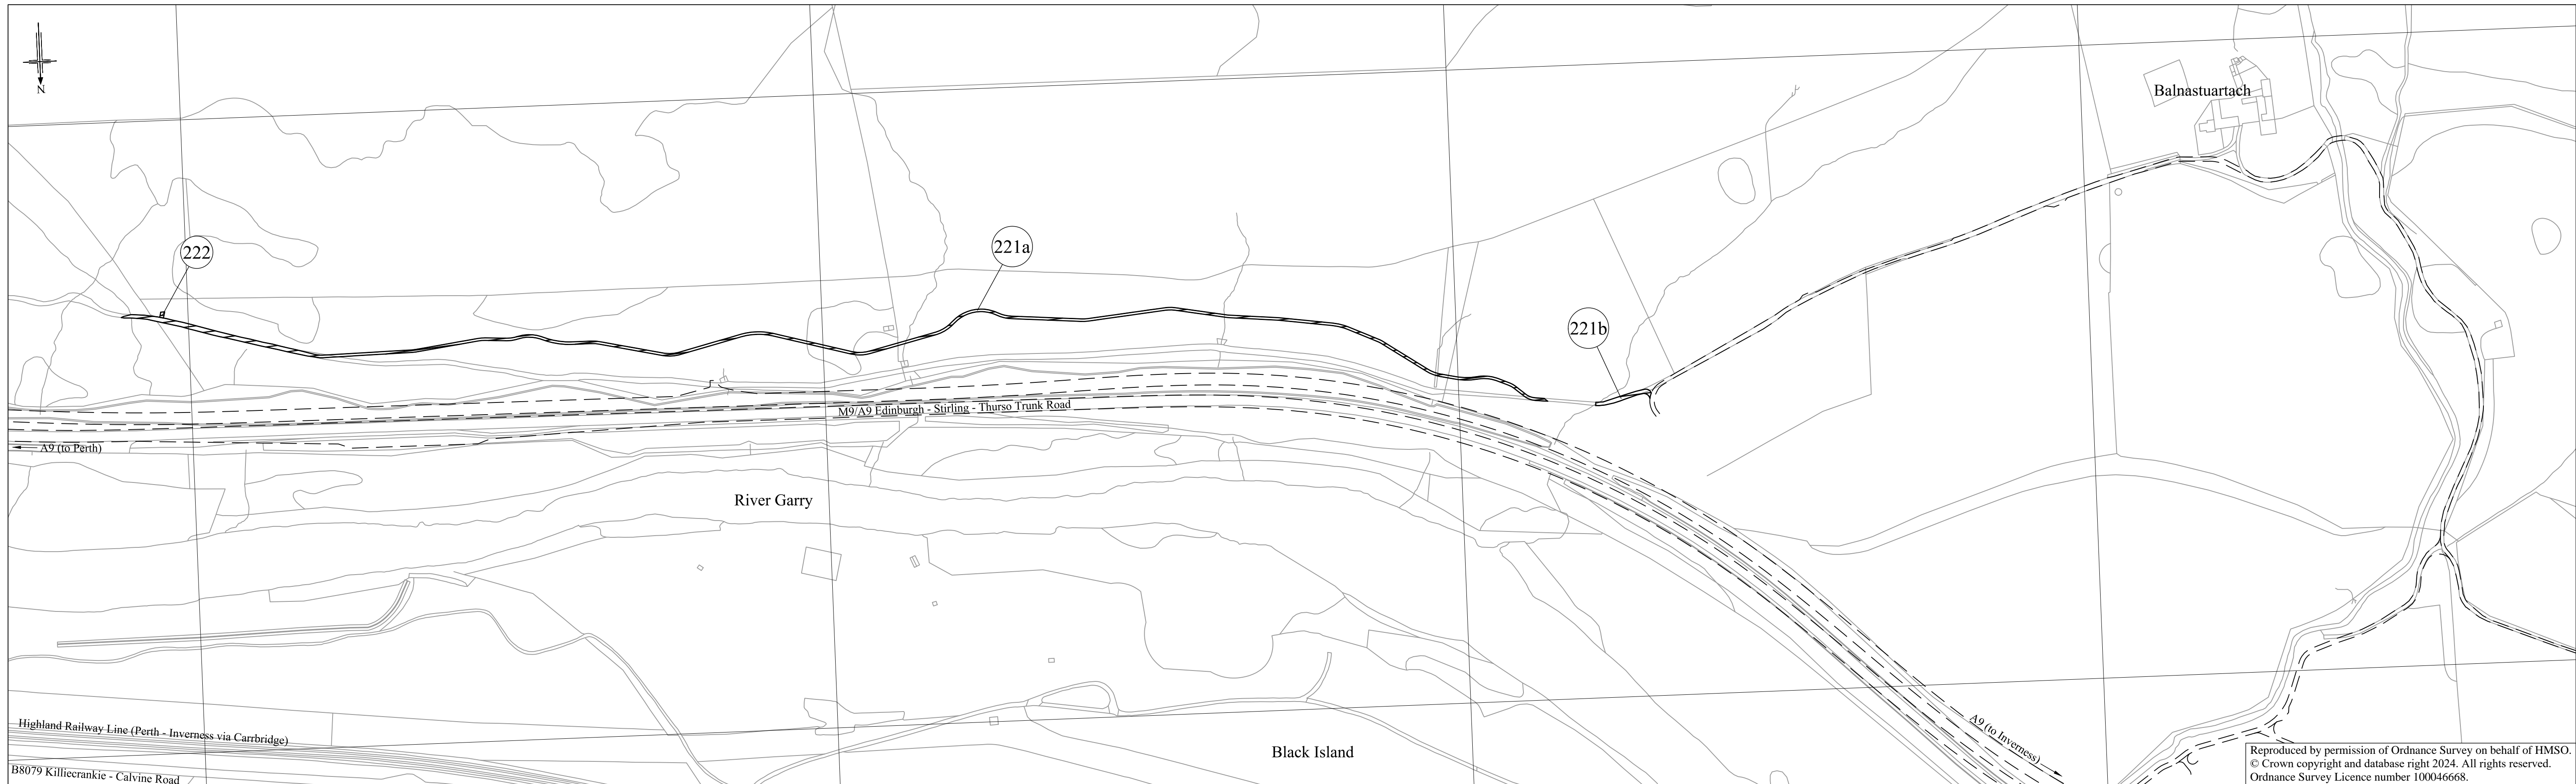

Reproduced by permission of Ordnance Survey on behalf of HMSO.
© Crown copyright and database right 2024. All rights reserved.
Ordnance Survey Licence number 100046668.

Scottish Government
Rìghaltas na h-Alba
gov.scot

The A9 Trunk Road
(Killiecrankie to Glen Garry)
(Side Roads) Order 2024

plan
SR16