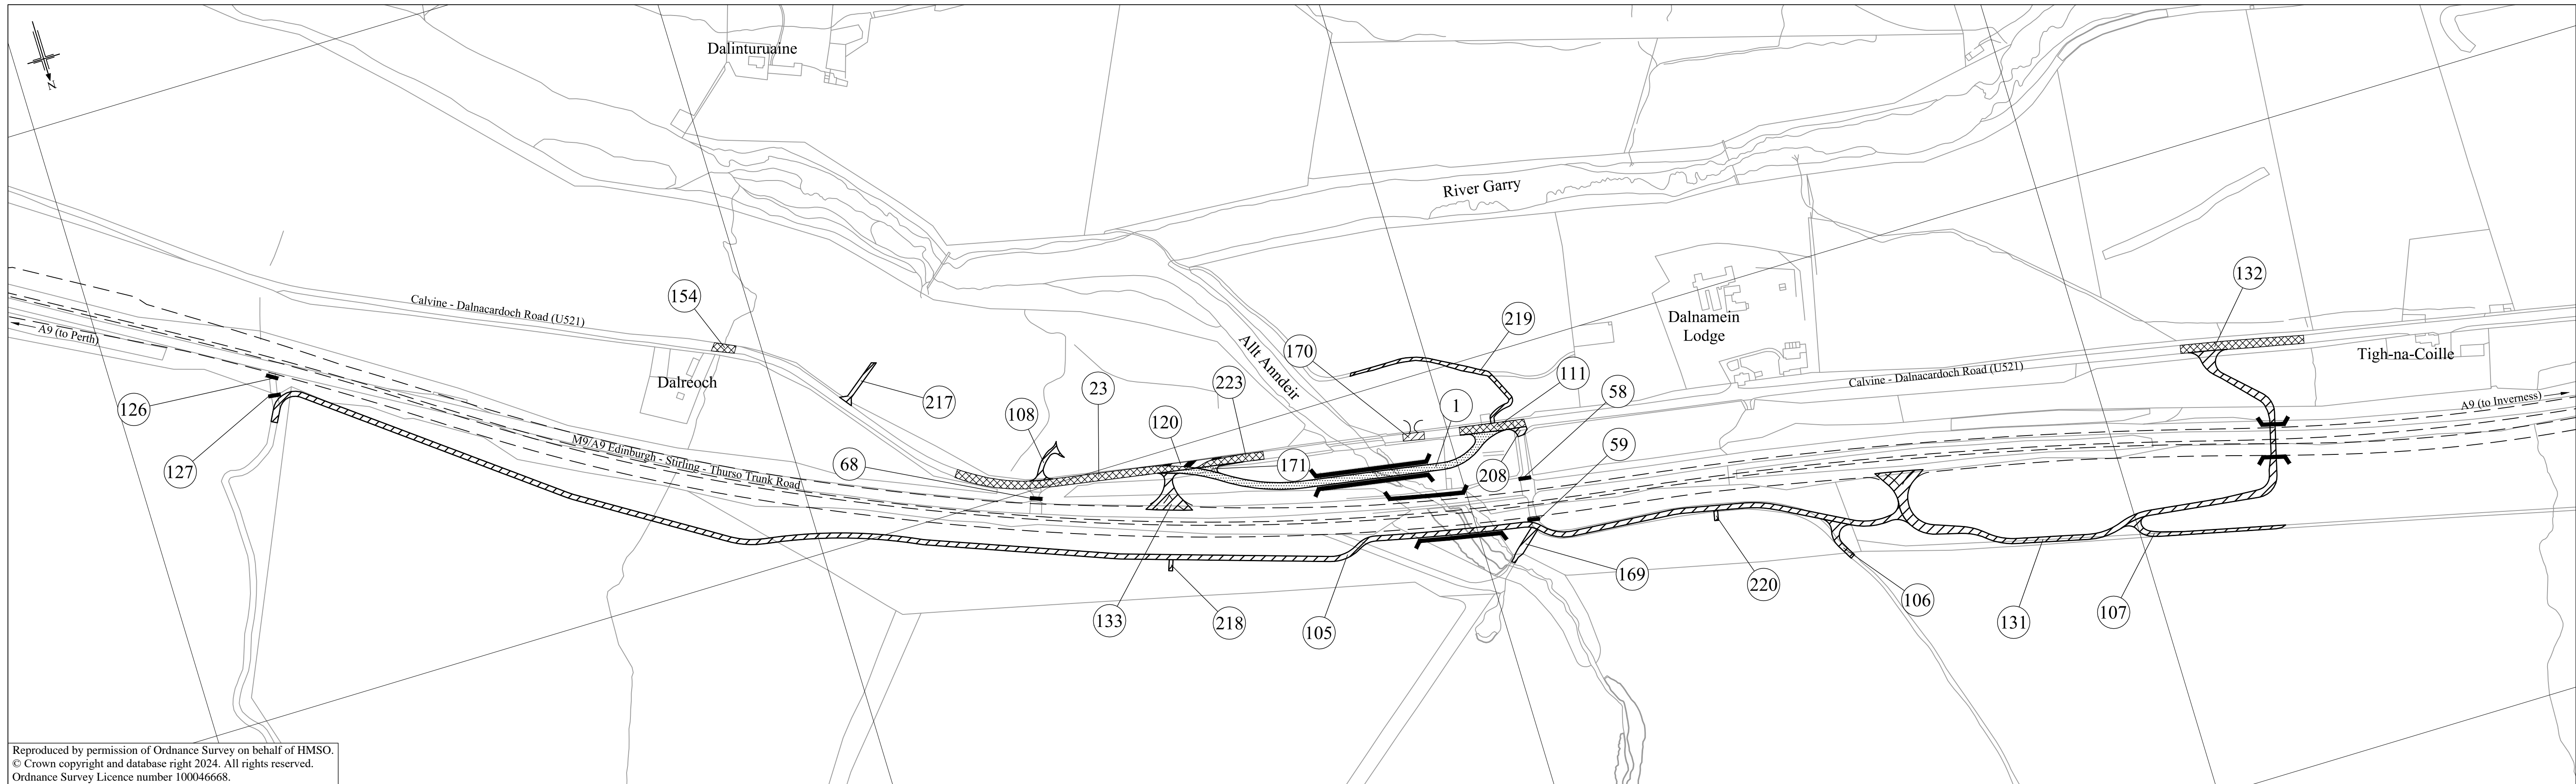

Reproduced by permission of Ordnance Survey on behalf of HMSO.
© Crown copyright and database right 2024. All rights reserved.
Ordnance Survey Licence number 100046668.

Scottish Government
Riaghaltas na h-Alba
gov.scot

The A9 Trunk Road
(Killiecrankie to Glen Garry)
(Side Roads) Order 2024

plan
SR13