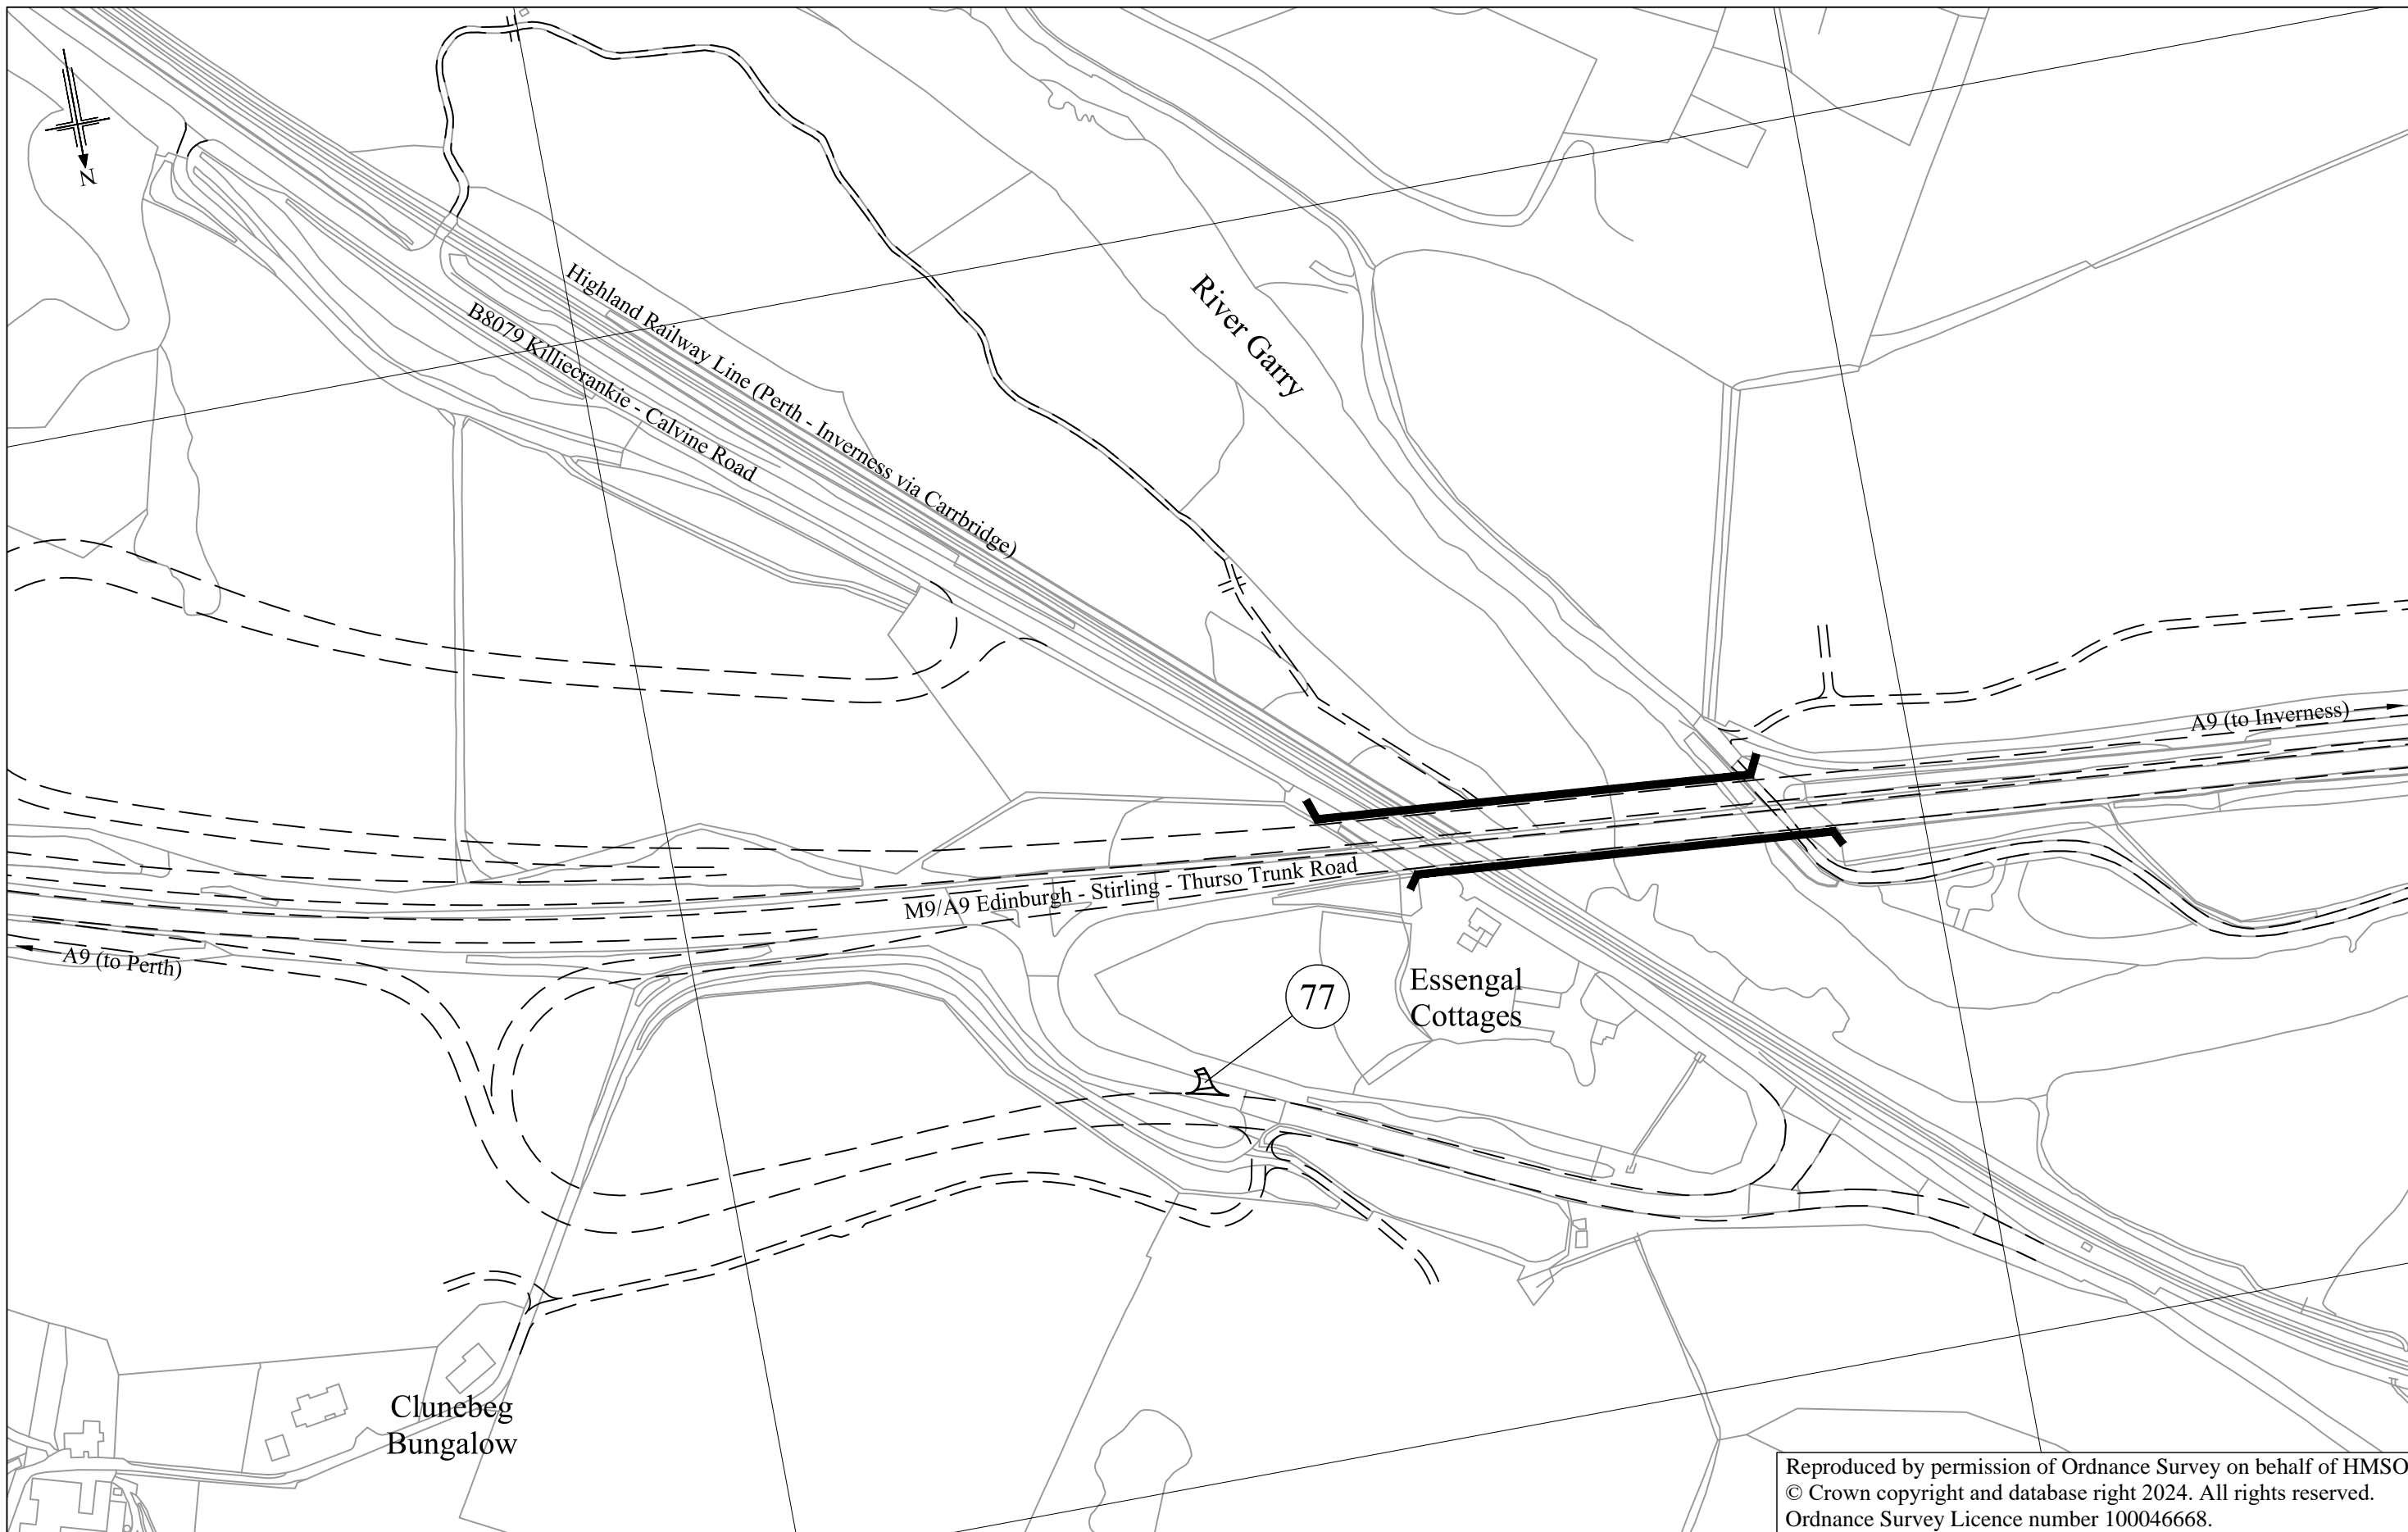

Reproduced by permission of Ordnance Survey on behalf of HMSO.
© Crown copyright and database right 2024. All rights reserved.
Ordnance Survey Licence number 100046668.

Scottish Government
Riaghaltas na h-Alba
gov.scot

Scale :- 1/2500

The A9 Trunk Road
(Killicrankie to Glen Garry)
(Side Roads) Order 2024

plan
SR15