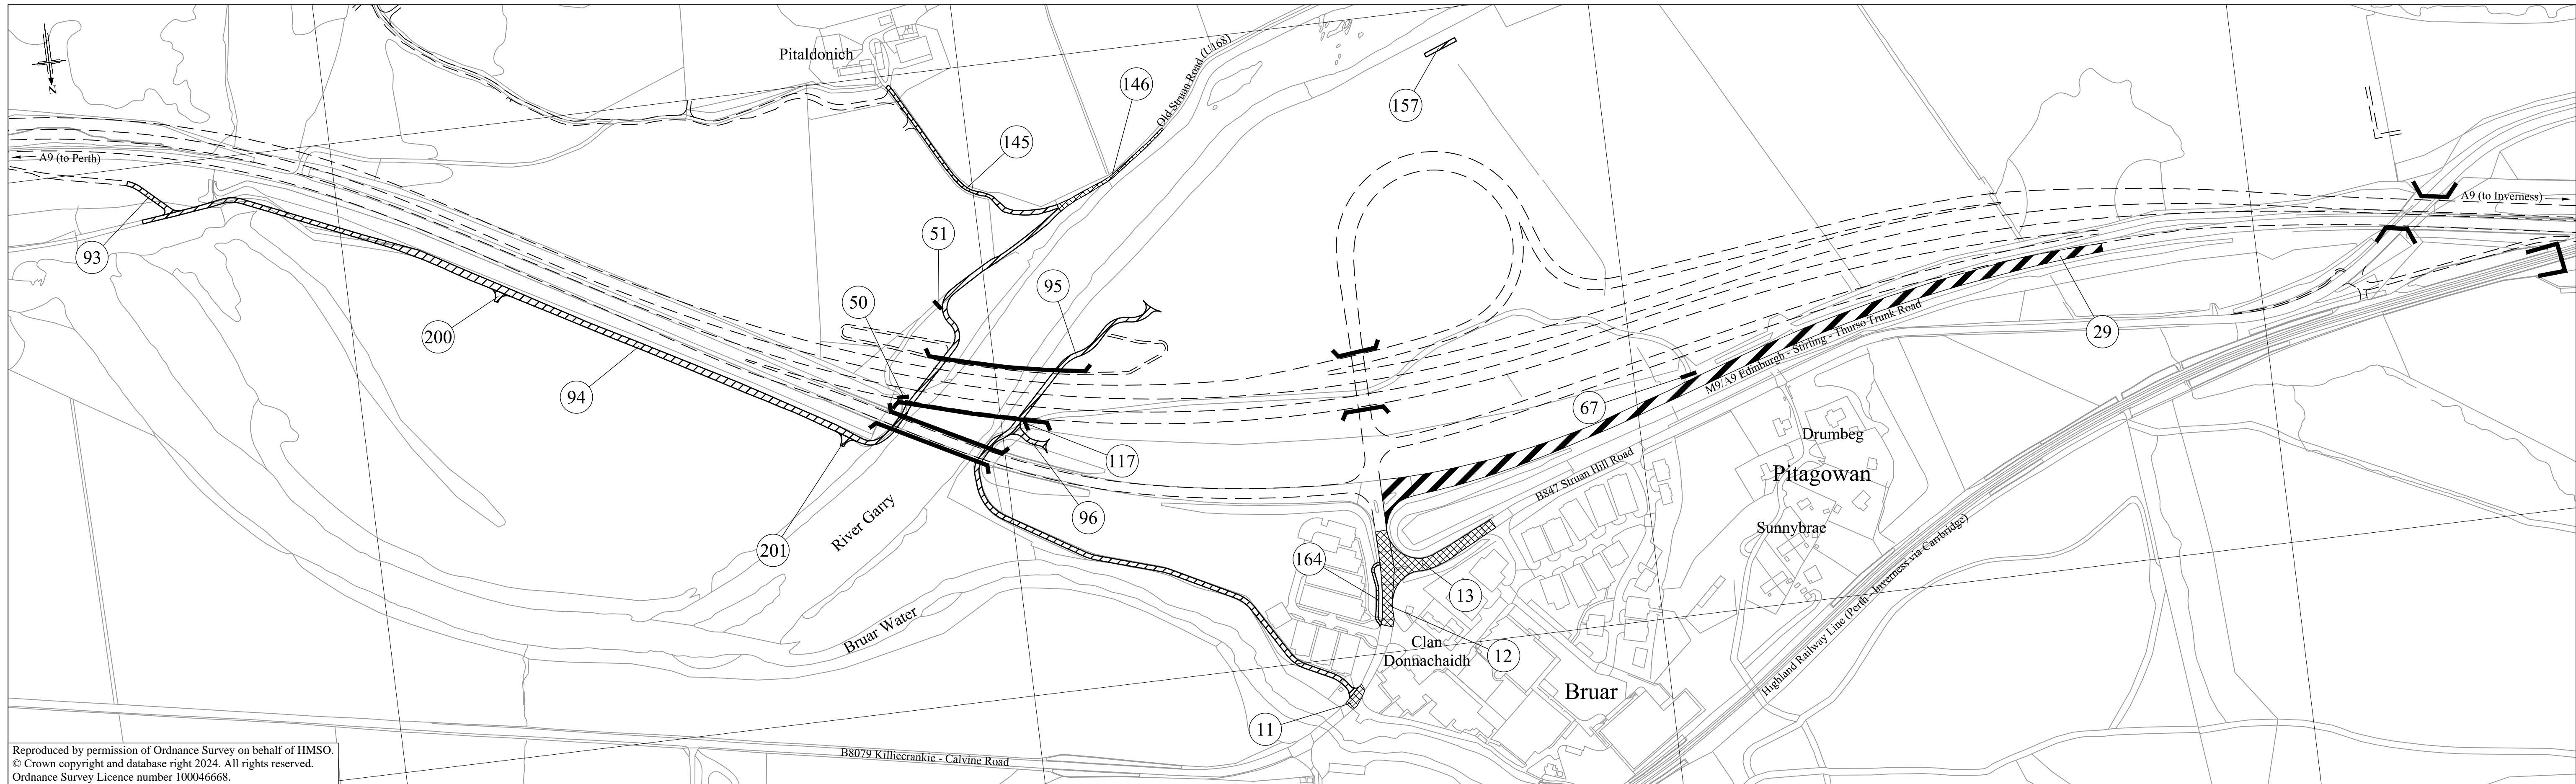

Reproduced by permission of Ordnance Survey on behalf of HMSO.
© Crown copyright and database right 2024. All rights reserved.
Ordnance Survey Licence number 100046668.

Scottish Government
Riaghaltas na h-Alba
gov.scot

The A9 Trunk Road
(Killiecrankie to Glen Garry)
(Side Roads) Order 2024

plan
SR9