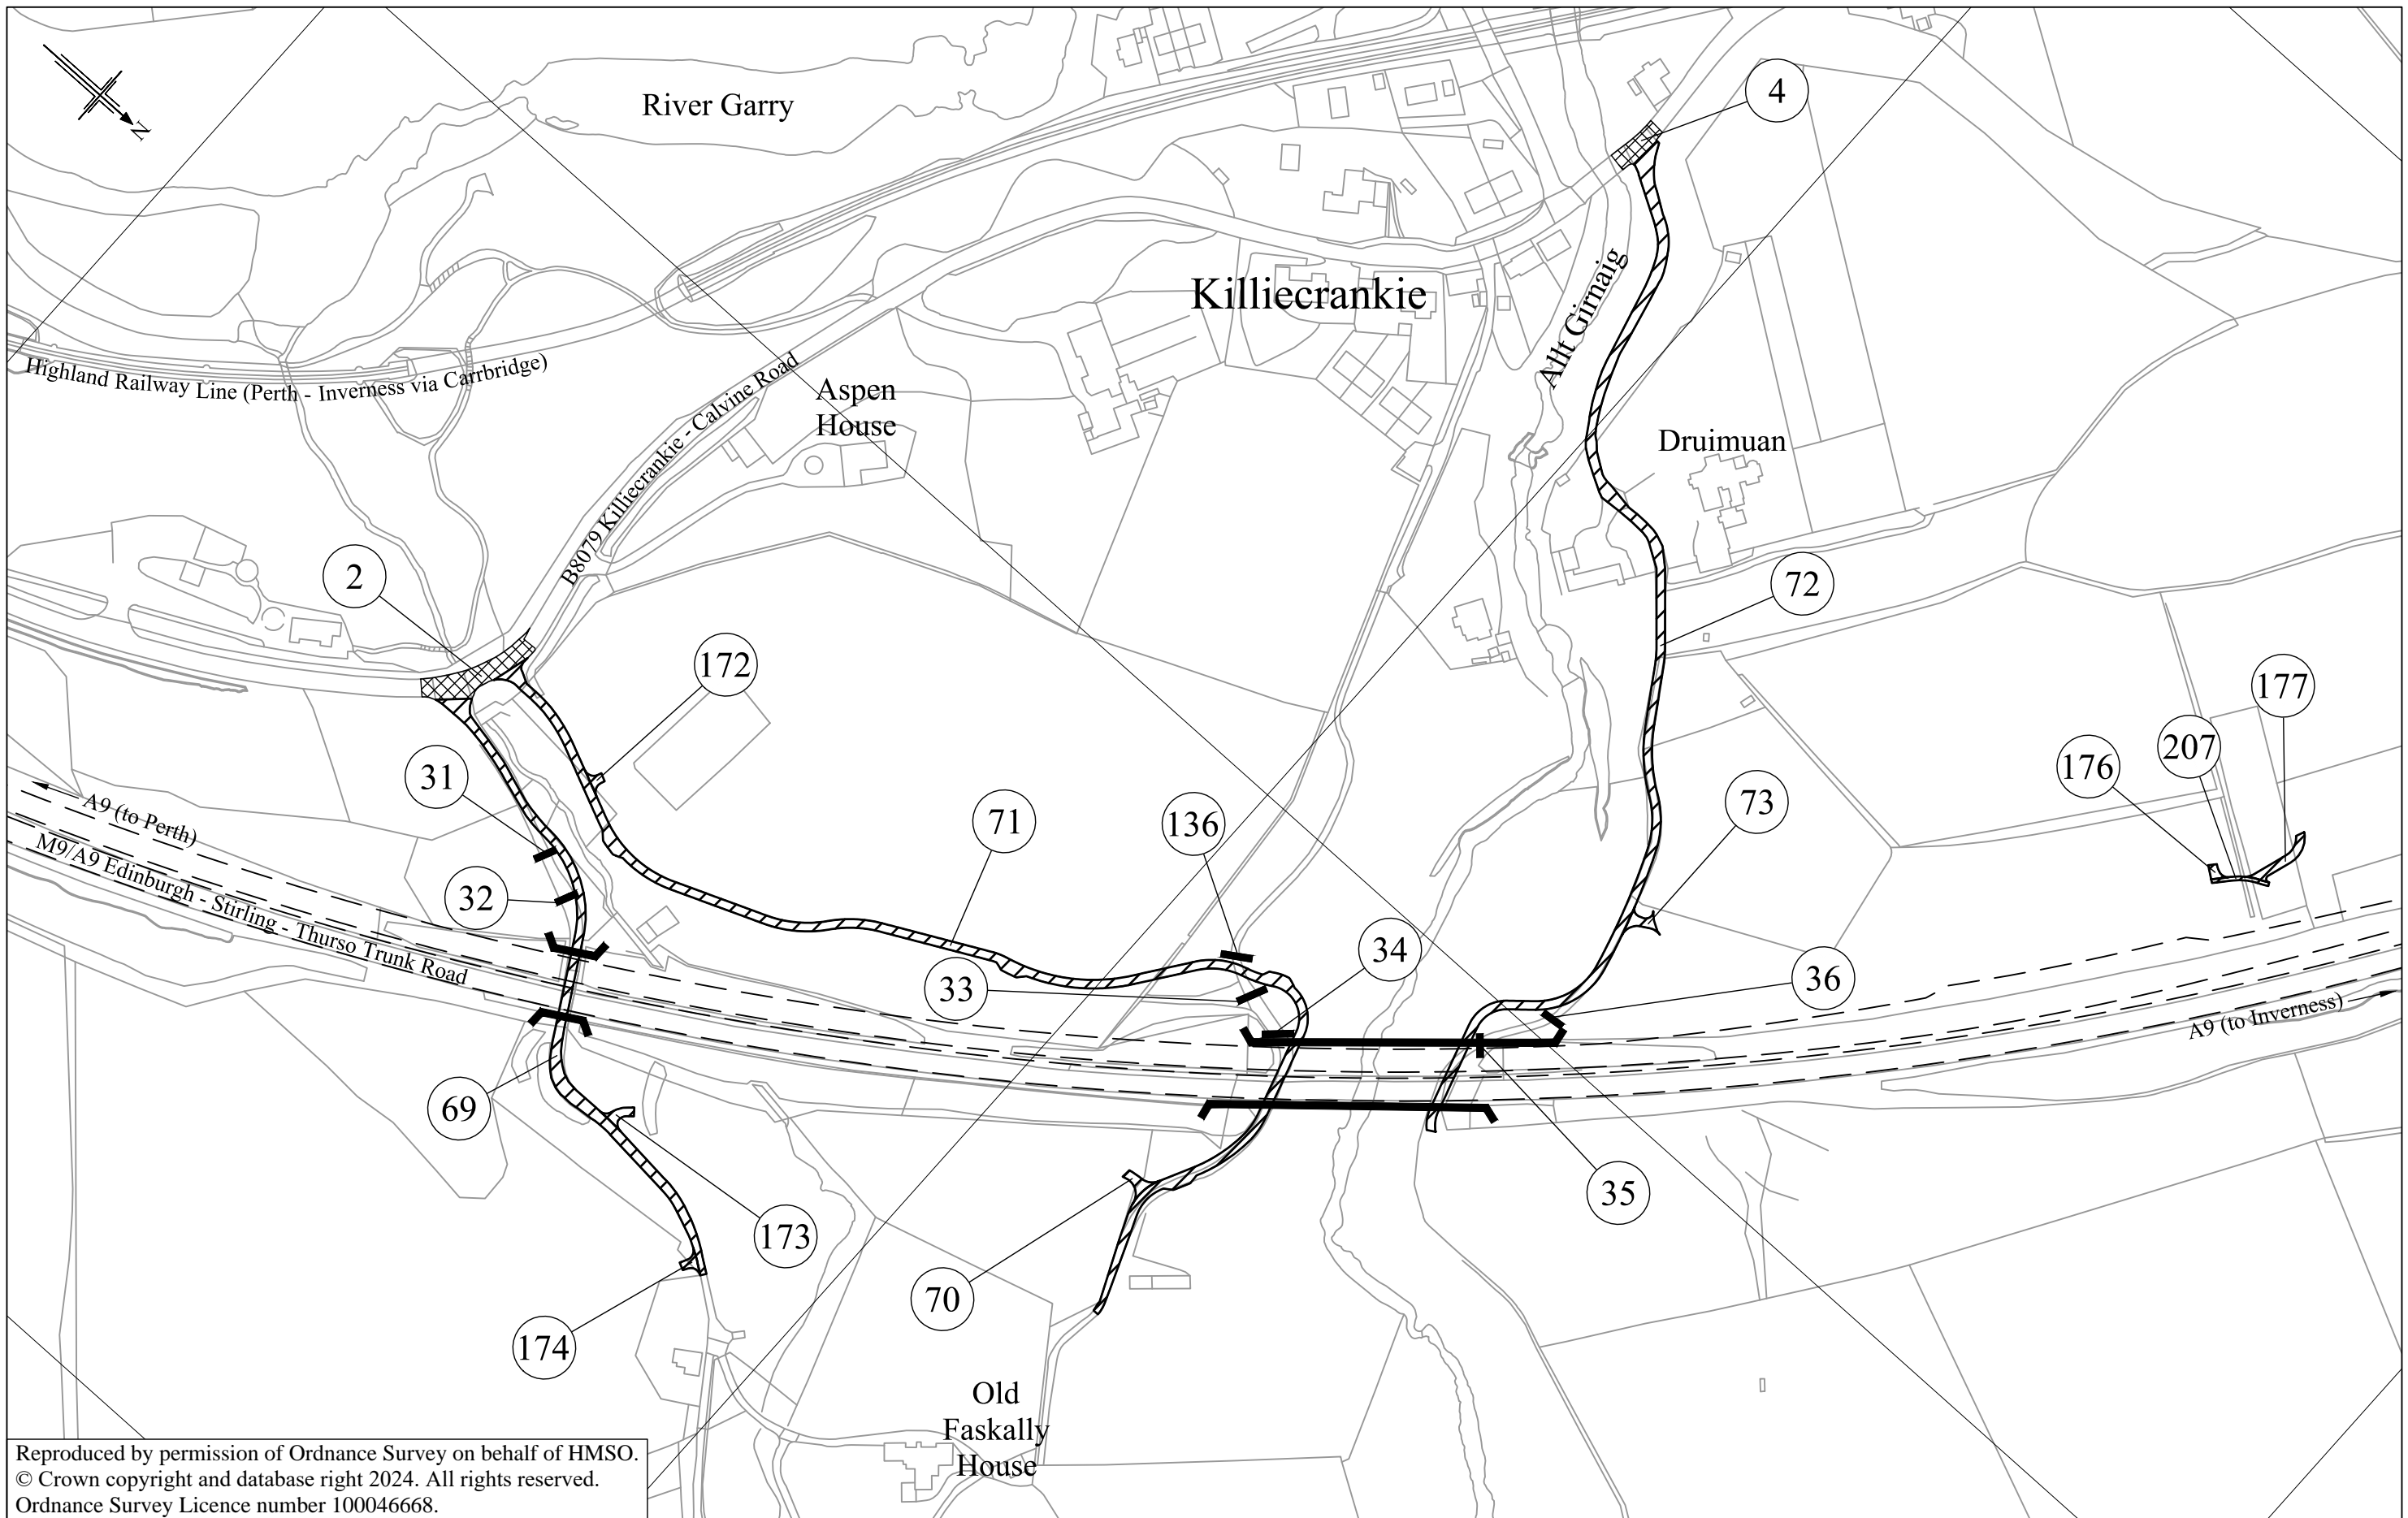

The A9 Trunk Road  
(Killiecrankie to Glen Garry)  
(Side Roads) Order 2024

Key Plan  
Sheet 1 of 2

Scottish Government  
Riaghataas na h-Alba  
gov.scot

**LEGEND**

== == == == ASSOCIATED ROAD PROPOSALS

Reproduced by permission of Ordnance Survey on behalf of HMSO.  
© Crown copyright and database right 2024. All rights reserved.  
Ordnance Survey Licence number 100046668.

The A9 Trunk Road  
(Killiecrankie to Glen Garry)  
(Side Roads) Order 2024

Key Plan  
Sheet 2 of 2

Scottish Government  
 Riaghaltas na h-Alba  
 gov.scot

The A9 Trunk Road  
 (Killiecrankie to Glen Garry)  
 (Side Roads) Order 2024