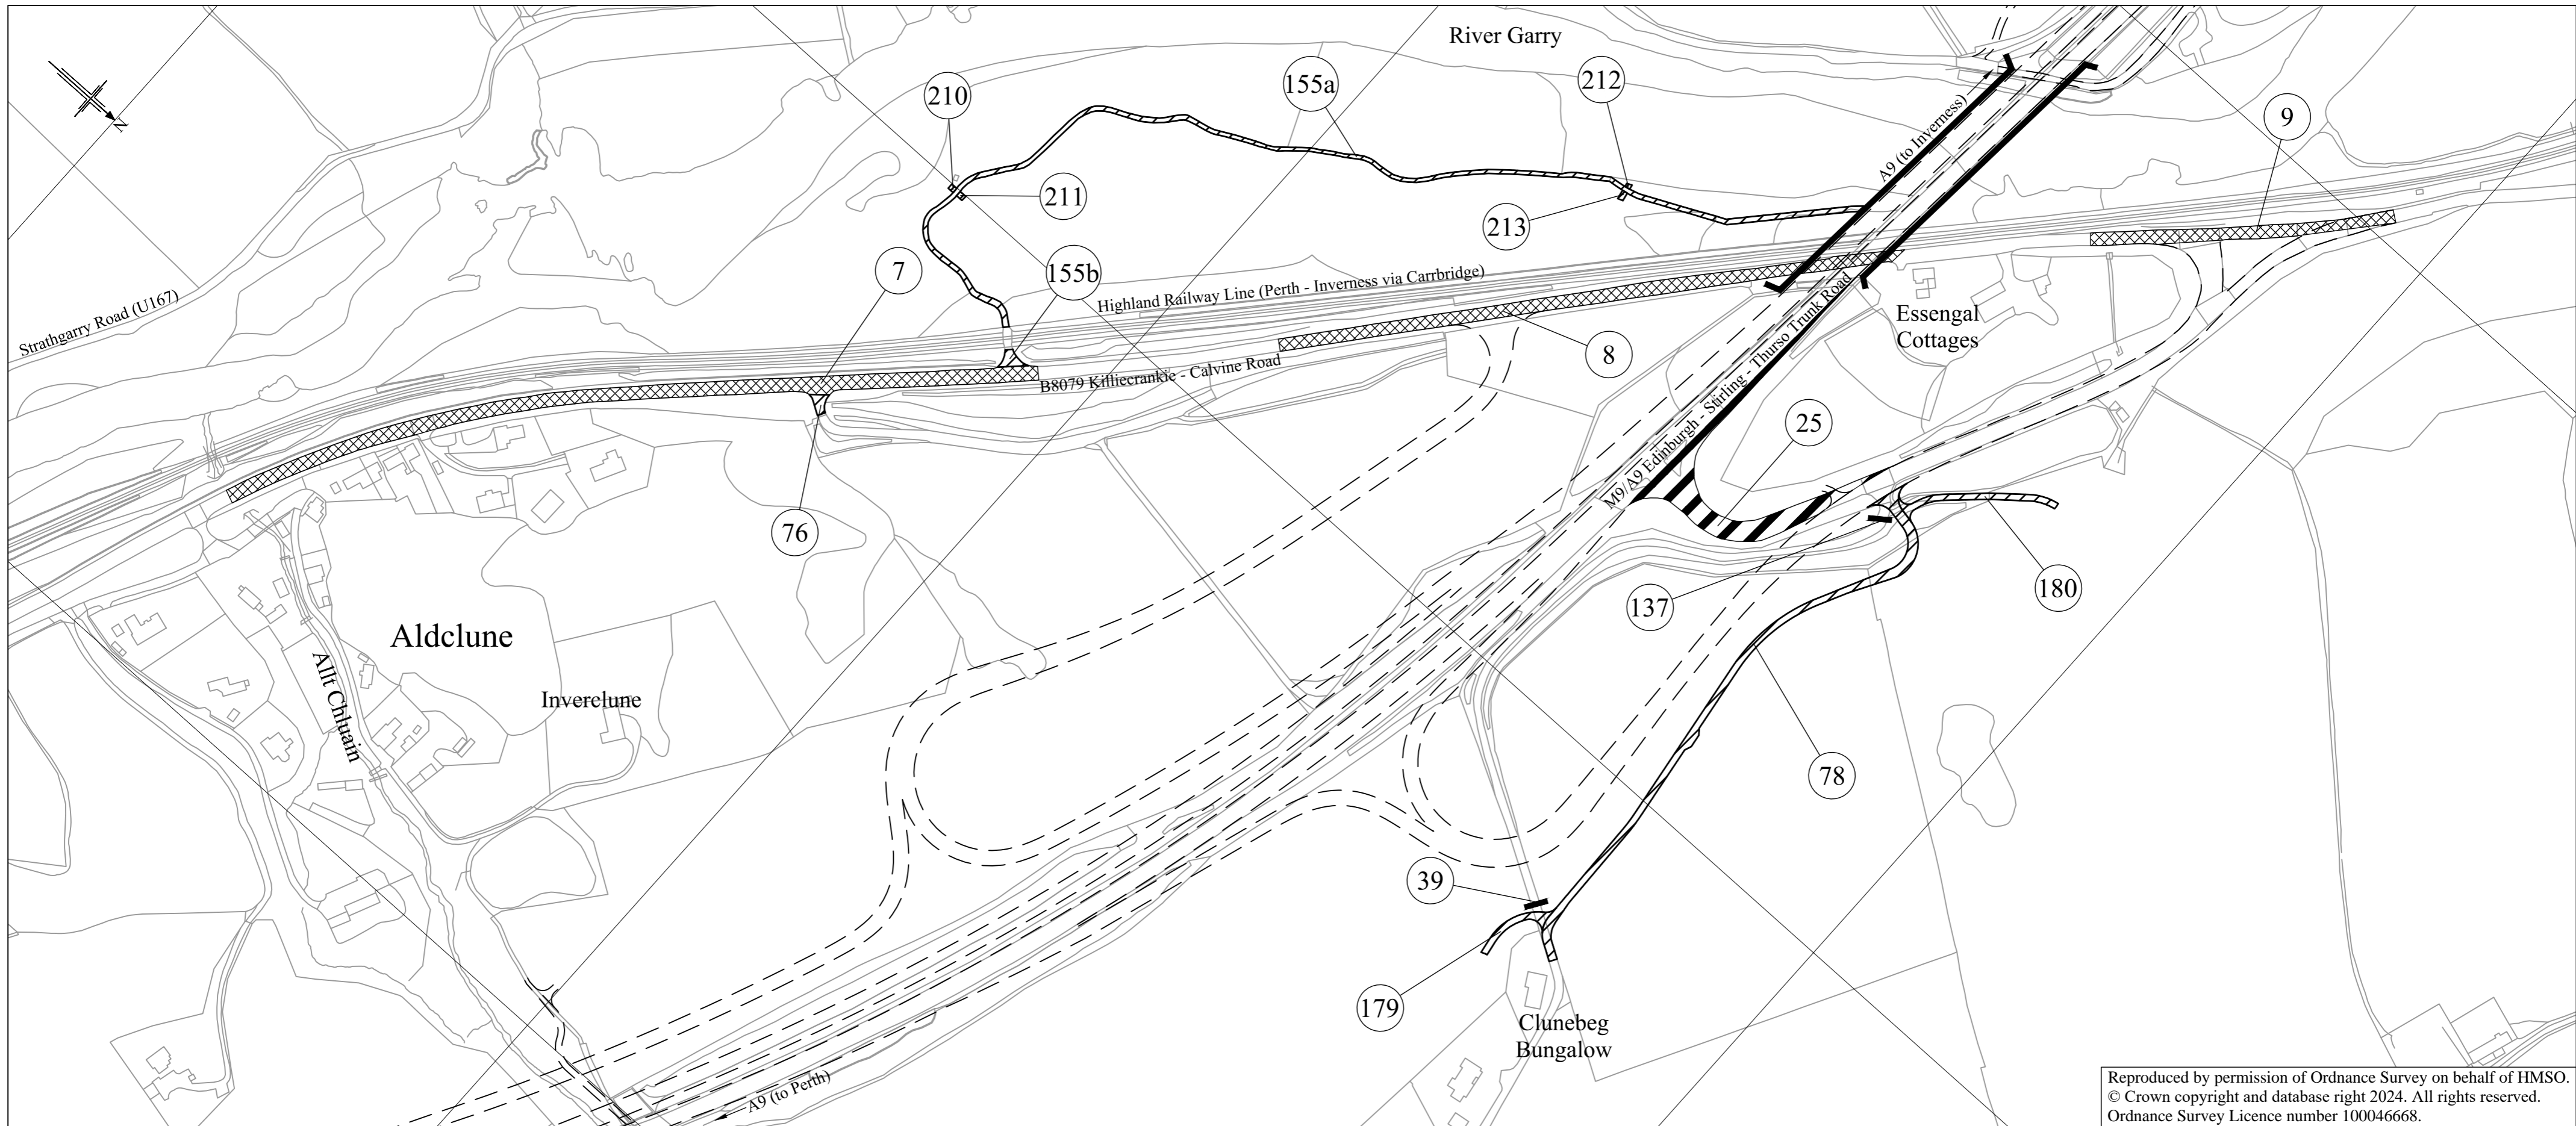

The A9 Trunk Road  
(Killiecrankie to Glen Garry)  
(Side Roads) Order 2024

Key Plan  
Sheet 2 of 2

Scottish Government  
 Riaghaltas na h-Alba  
 gov.scot

The A9 Trunk Road  
 (Killiecrankie to Glen Garry)  
 (Side Roads) Order 2024

Scottish Government  
Riaghaltas na h-Alba  
gov.scot

The A9 Trunk Road  
(Killiecrankie to Glen Garry)  
(Side Roads) Order 2024

plan  
SR2

Reproduced by permission of Ordnance Survey on behalf of HMSO.  
 © Crown copyright and database right 2024. All rights reserved.  
 Ordnance Survey Licence number 100046668.