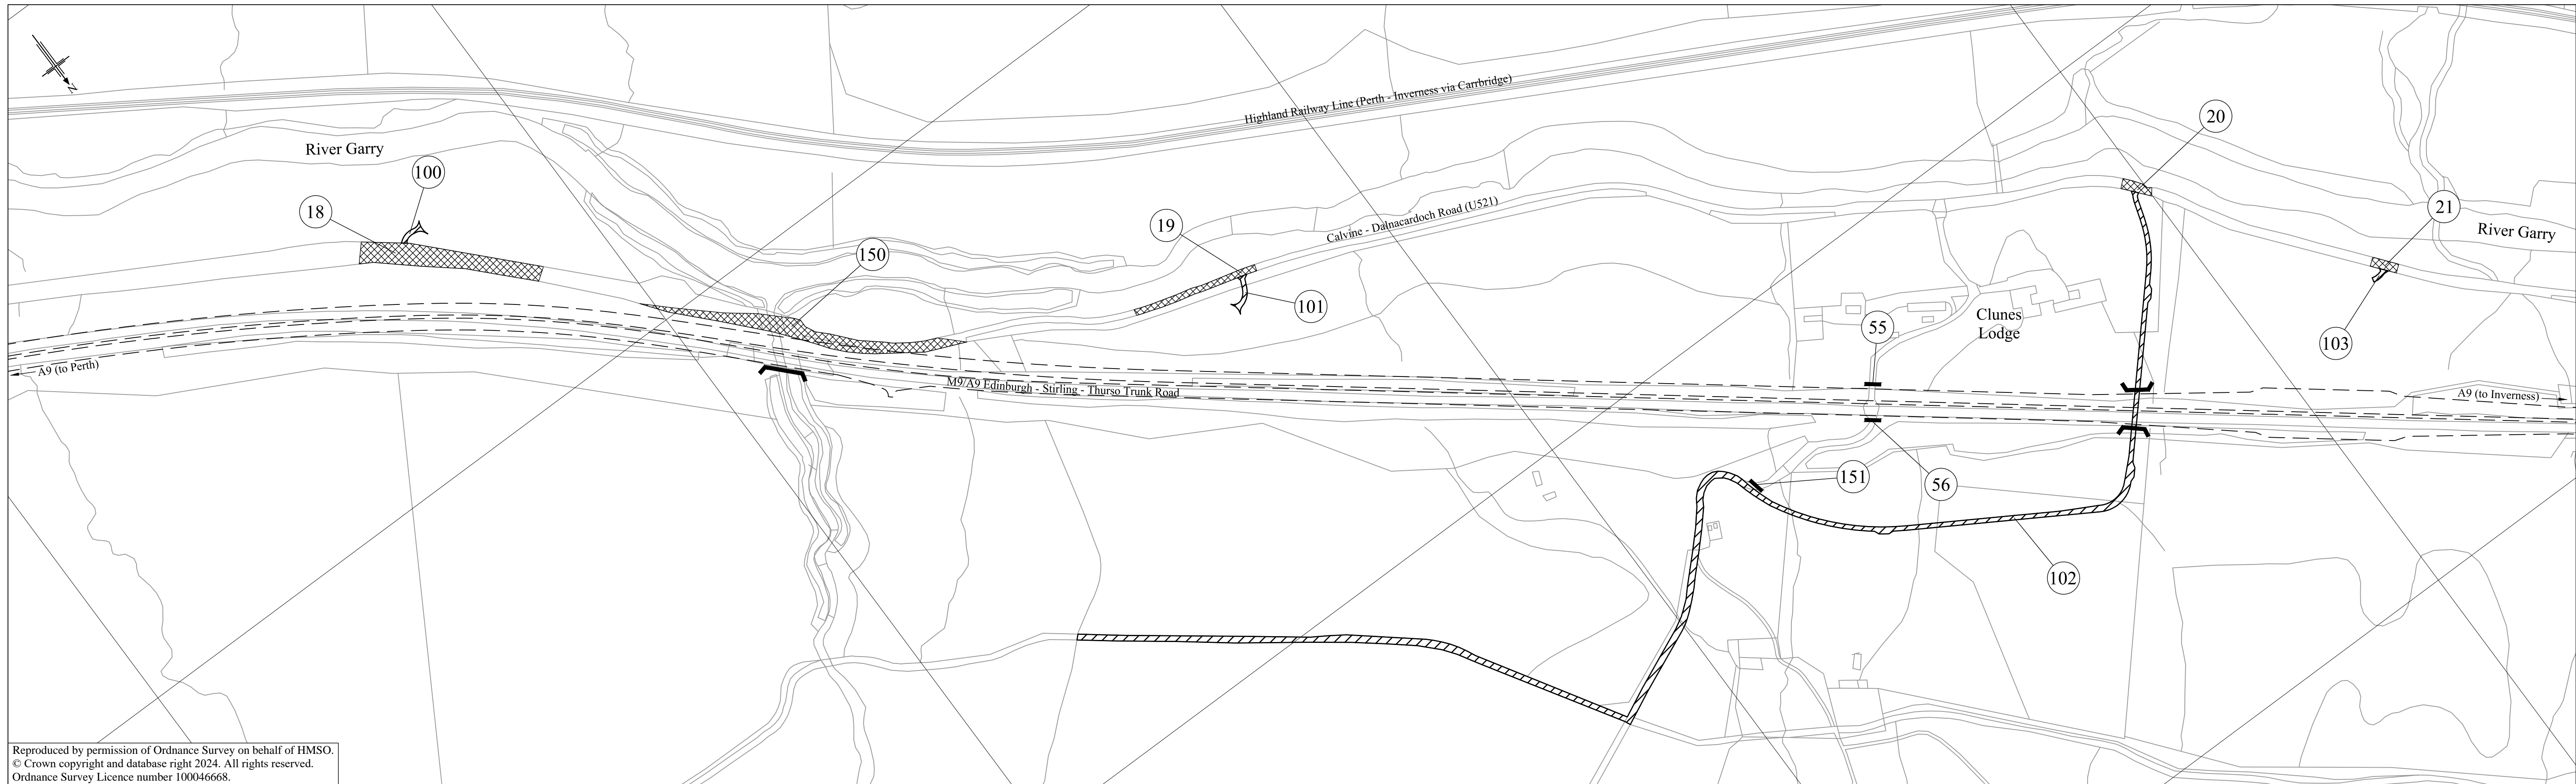

Reproduced by permission of Ordnance Survey on behalf of HMSO.
© Crown copyright and database right 2024. All rights reserved.
Ordnance Survey Licence number 100046668.

Scottish Government
Riaghaltas na h-Alba
gov.scot

The A9 Trunk Road
(Killiecrankie to Glen Garry)
(Side Roads) Order 2024

plan
SR11