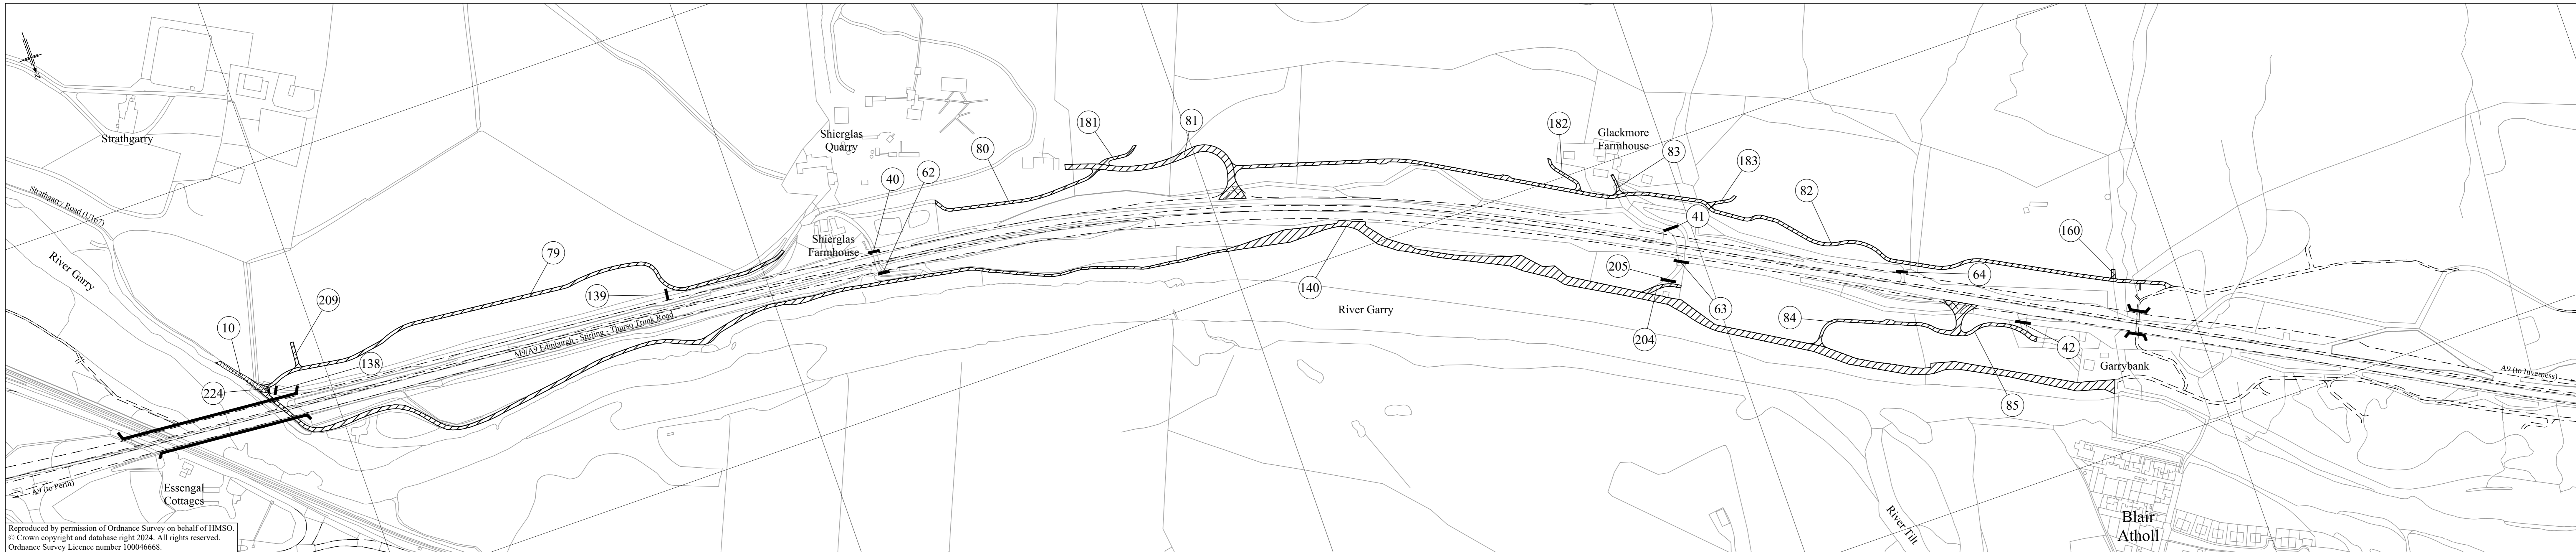

Reproduced by permission of Ordnance Survey on behalf of HMSO.
© Crown copyright and database right 2024. All rights reserved.
Ordnance Survey Licence number 100046668.

Scottish Government
Riaghaltas na h-Alba
gov.scot

The A9 Trunk Road
(Killiecrankie to Glen Garry)
(Side Roads) Order 2024

plan
SR4