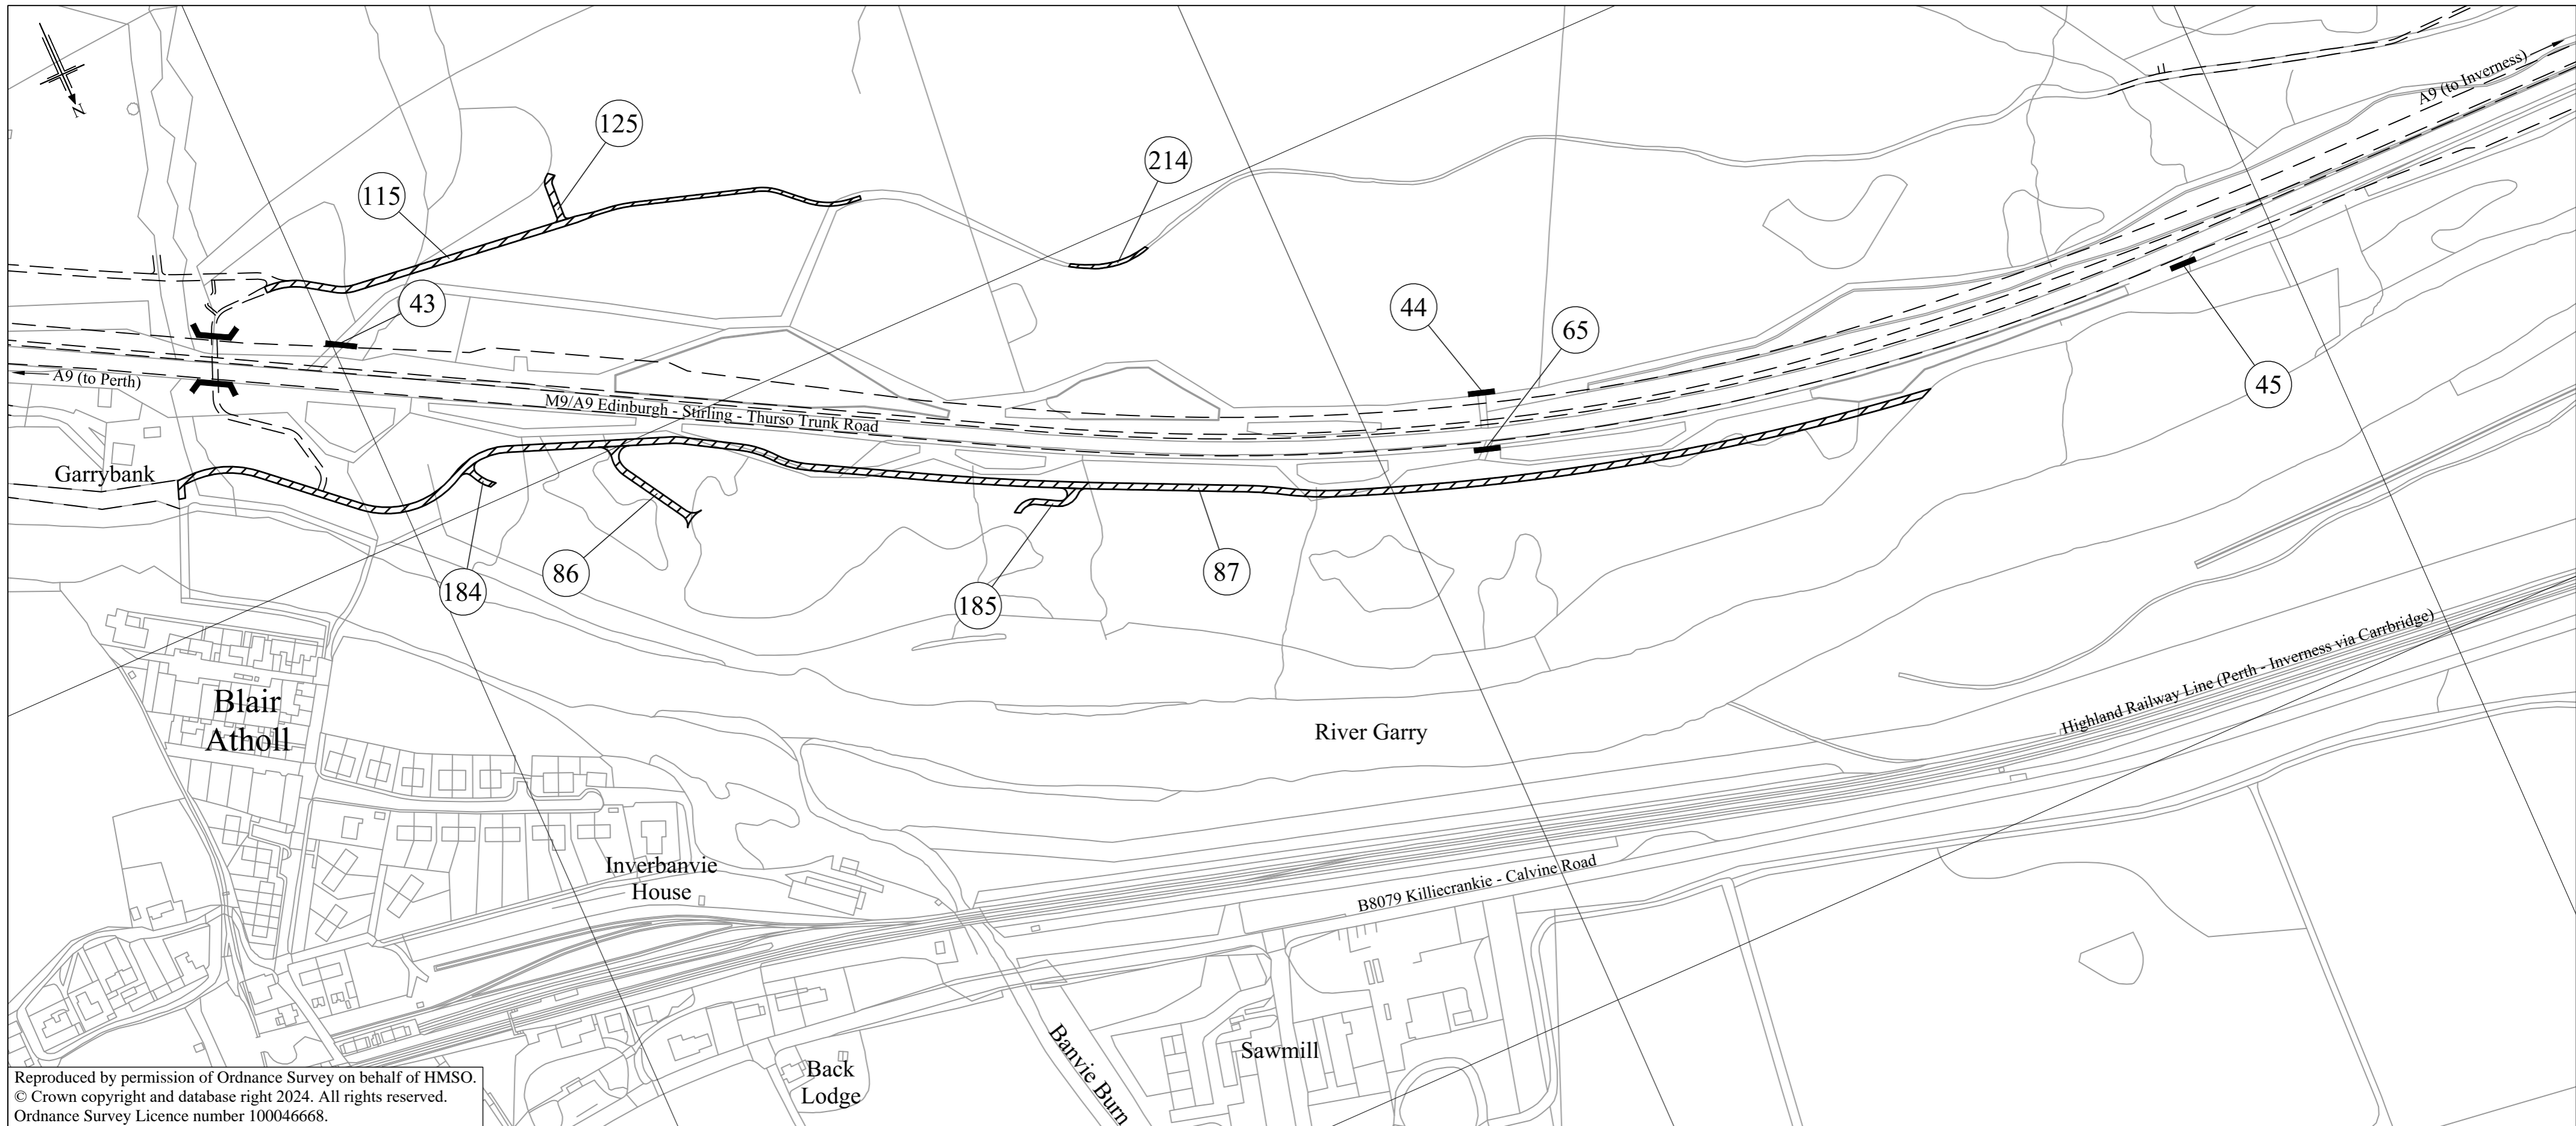

Reproduced by permission of Ordnance Survey on behalf of HMSO.
© Crown copyright and database right 2024. All rights reserved.
Ordnance Survey Licence number 100046668.

TRANSPORT
SCOTLAND
CÒMHDAHL ALBA

Scottish Government
Riaghaltas na h-Alba
gov.scot