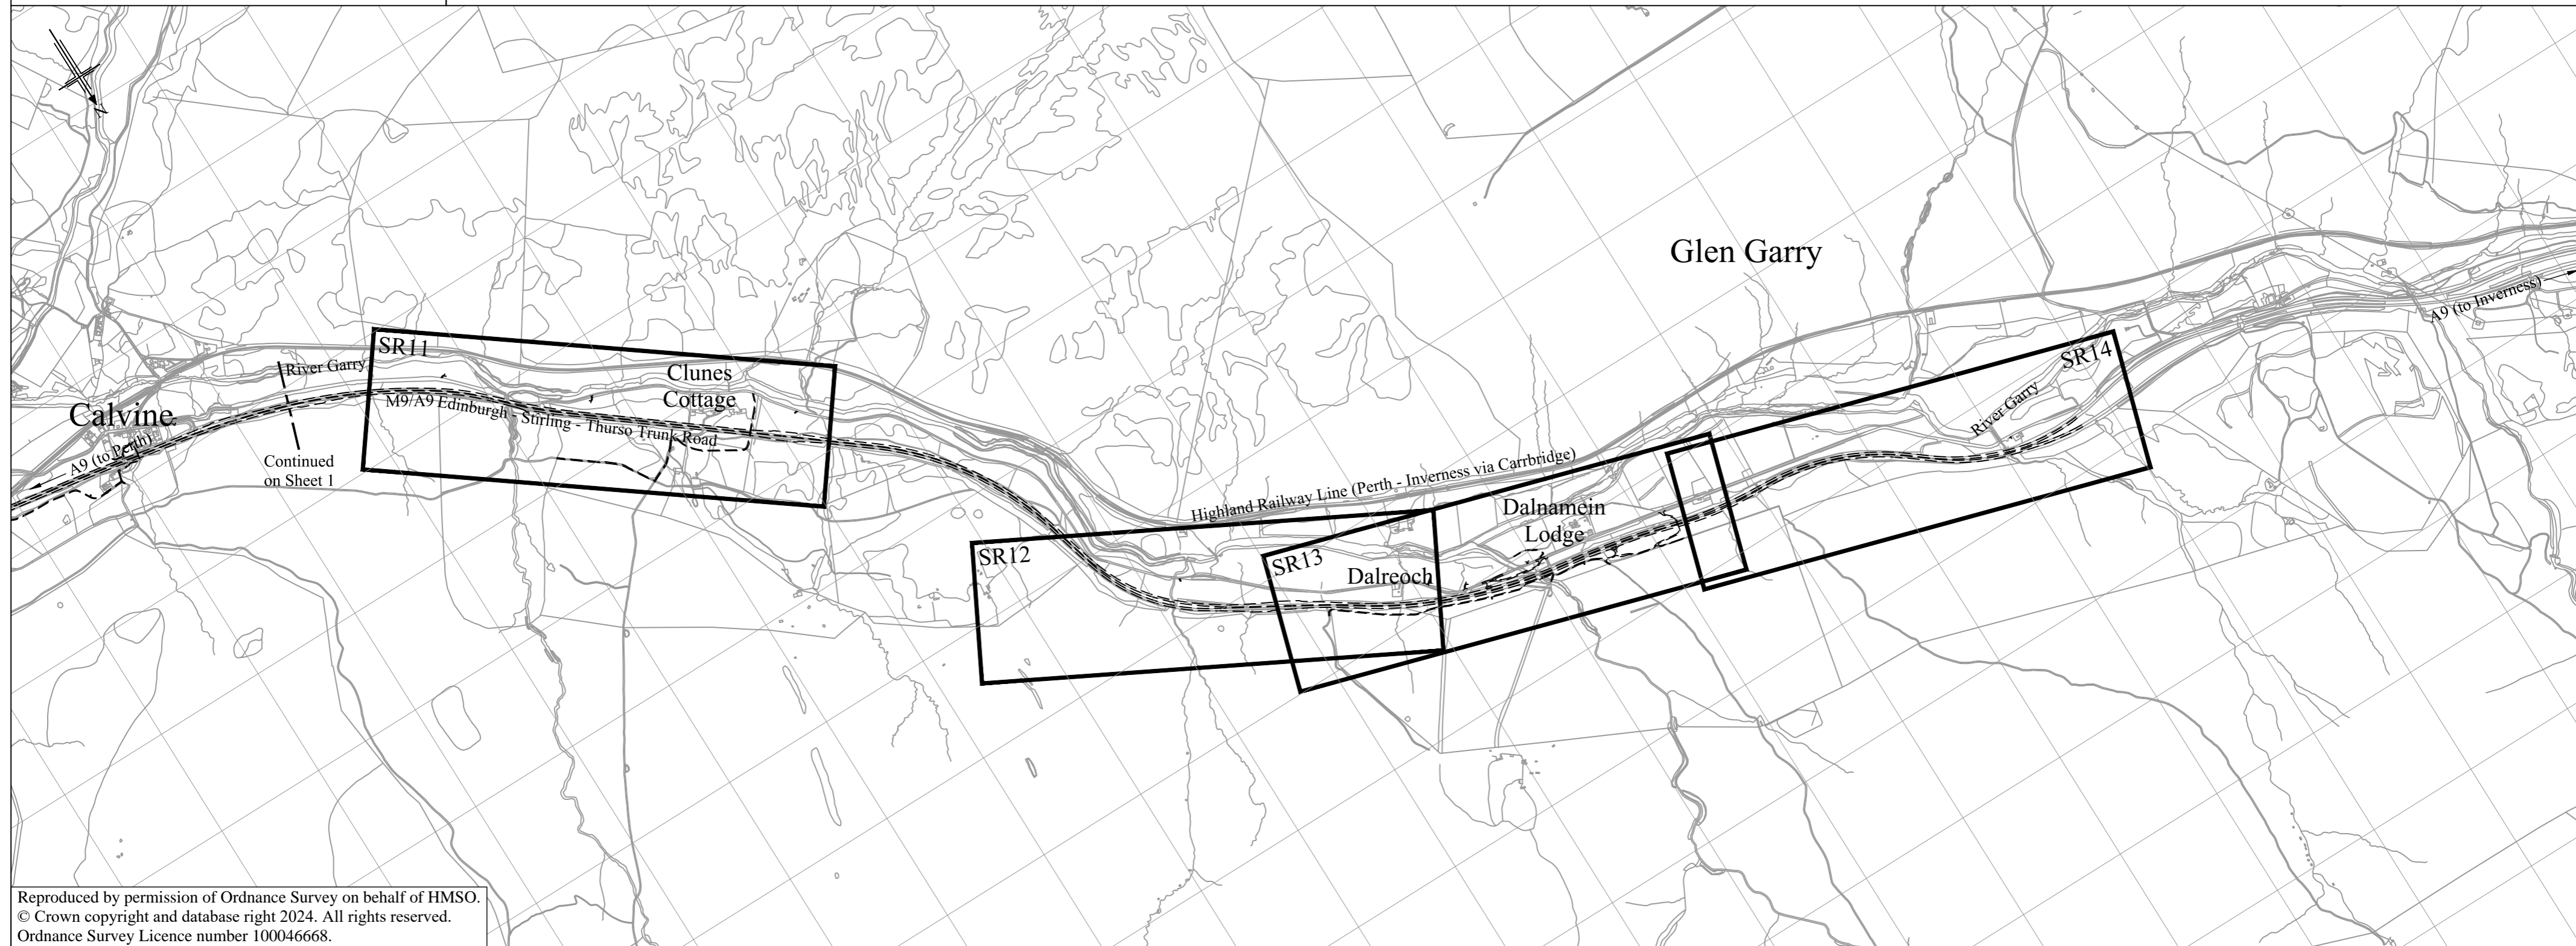

The A9 Trunk Road  
(Killiecrankie to Glen Garry)  
(Side Roads) Order 2024

Key Plan  
Sheet 1 of 2

Scottish Government  
Riaghataas na h-Alba  
gov.scot

**LEGEND**

== == == == ASSOCIATED ROAD PROPOSALS

Reproduced by permission of Ordnance Survey on behalf of HMSO.  
© Crown copyright and database right 2024. All rights reserved.  
Ordnance Survey Licence number 100046668.