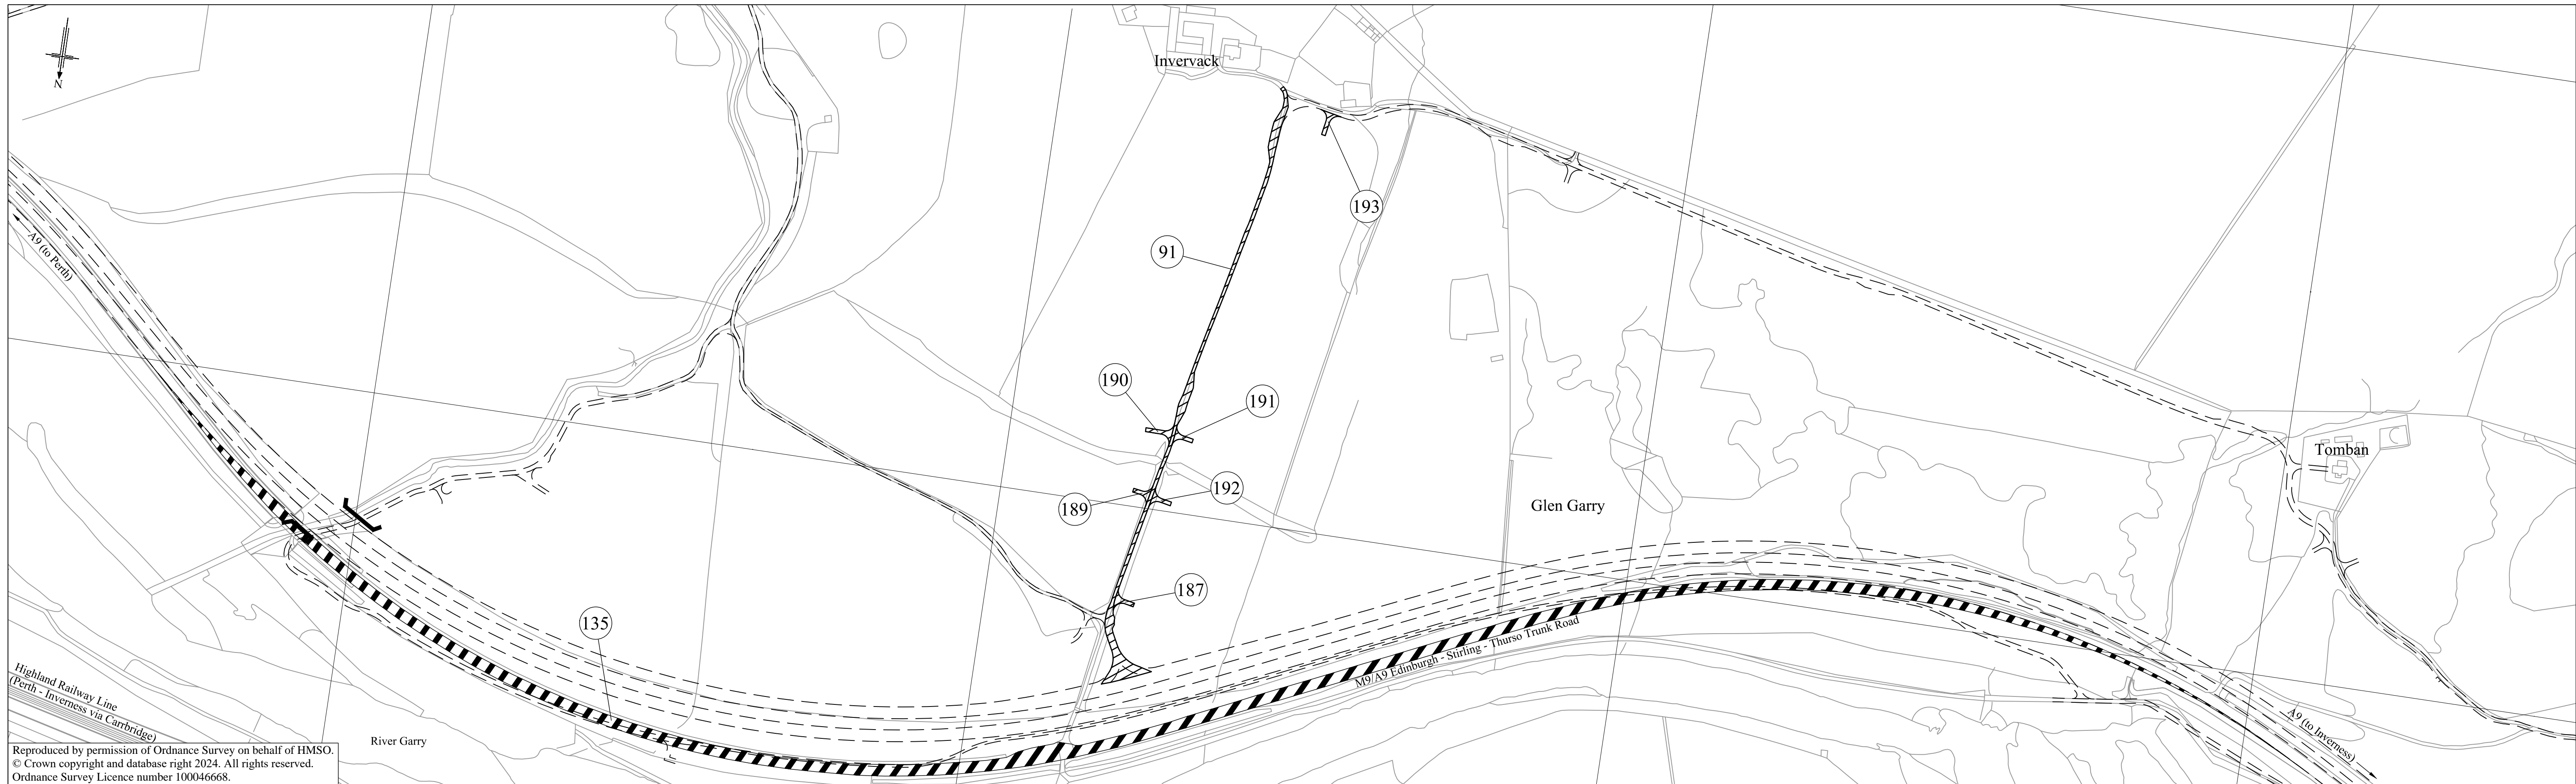

Reproduced by permission of Ordnance Survey on behalf of HMSO.
© Crown copyright and database right 2024. All rights reserved.
Ordnance Survey Licence number 100046668.

Scottish Government
Riaghaltas na h-Alba
gov.scot

The A9 Trunk Road
(Killiecrankie to Glen Garry)
(Side Roads) Order 2024

plan
SR7