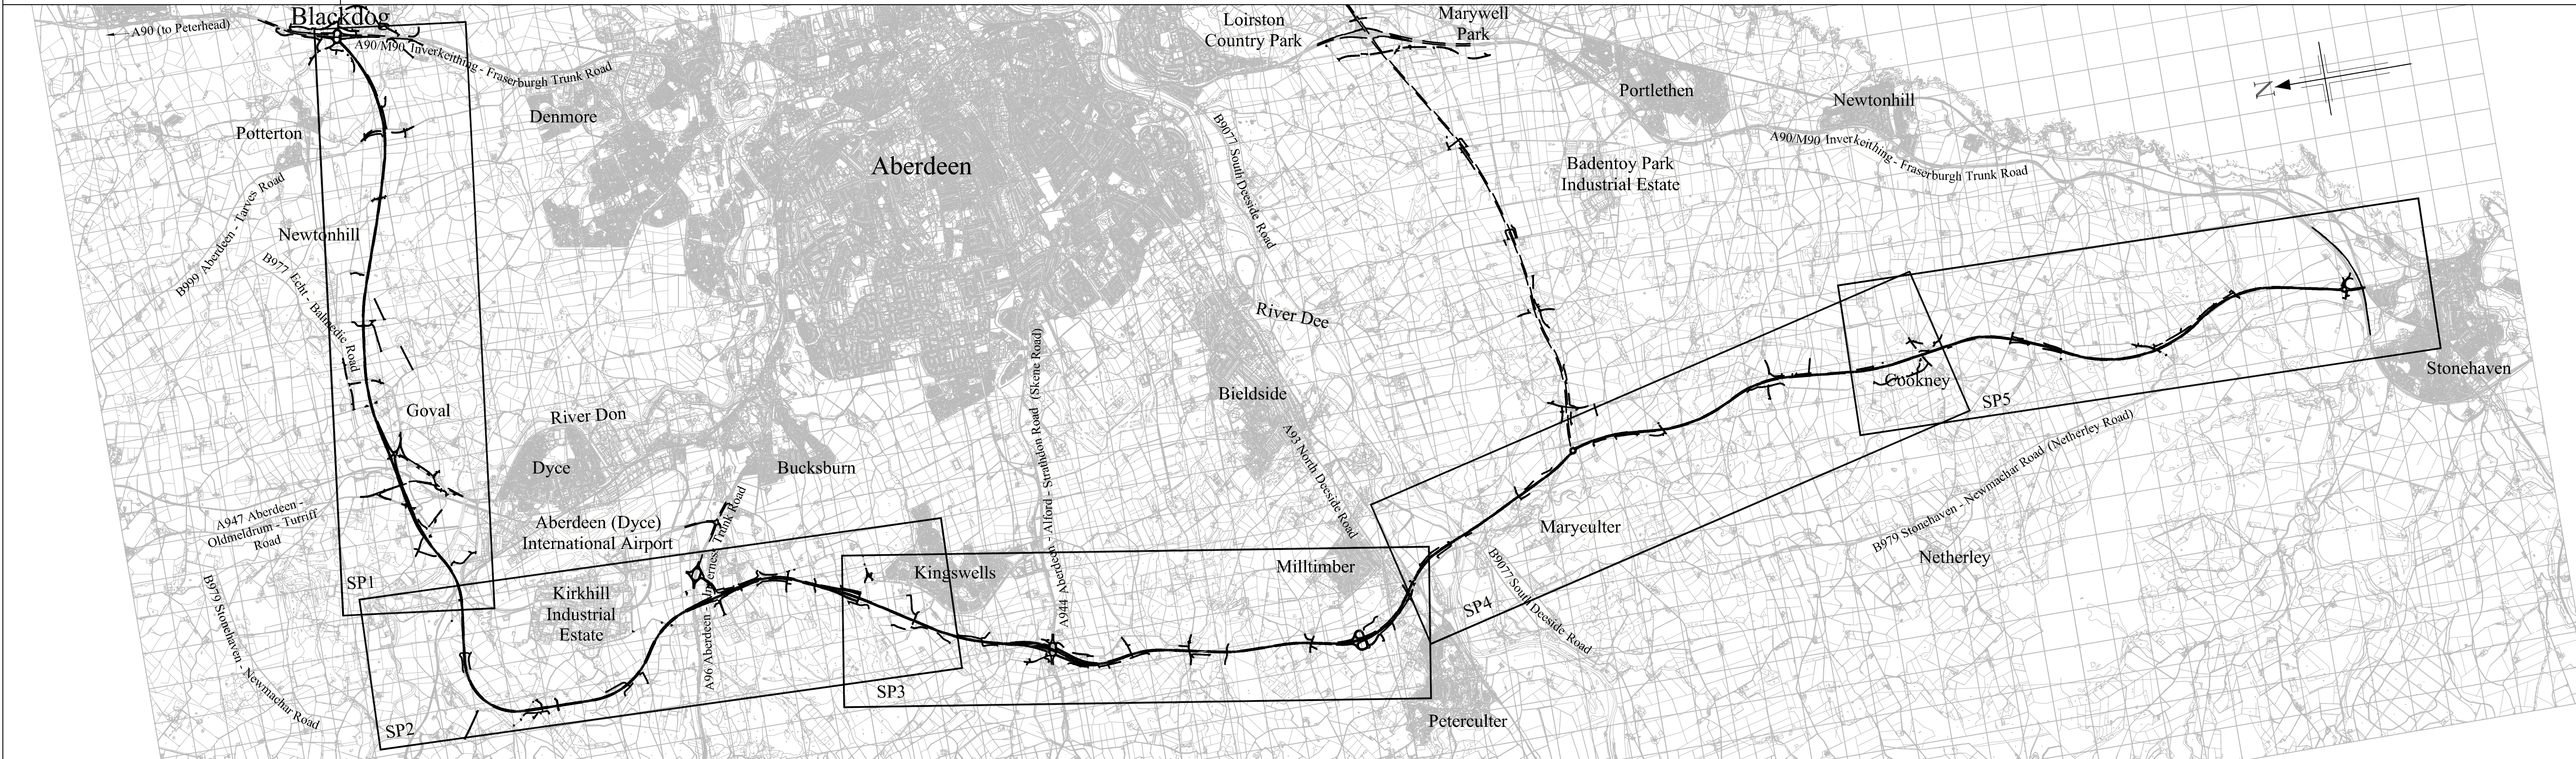

TRANSPORT SCOTLAND

An agency of SCOTTISH EXECUTIVE

LEGEND

— LINE OF SPECIAL ROAD

= = = ASSOCIATED ABERDEEN WESTERN PERIPHERAL ROUTE ROAD PROPOSALS

This plan shows the line of the new special road but does not represent the widths or levels of the proposed roads, or the land to be occupied by them.

This map is based upon Ordnance Survey material with the permission of Ordnance Survey on behalf of the Controller of Her Majesty's Stationery Office (c) Crown copyright 2010. Any unauthorised reproduction infringes Crown copyright and may lead to prosecution or civil proceedings. Scottish Executive Licence number: SE100020540 2010.

The A90 (Aberdeen Western Peripheral Route)
Special Road Scheme 2010

Key Plan
Sheet 1 of 1