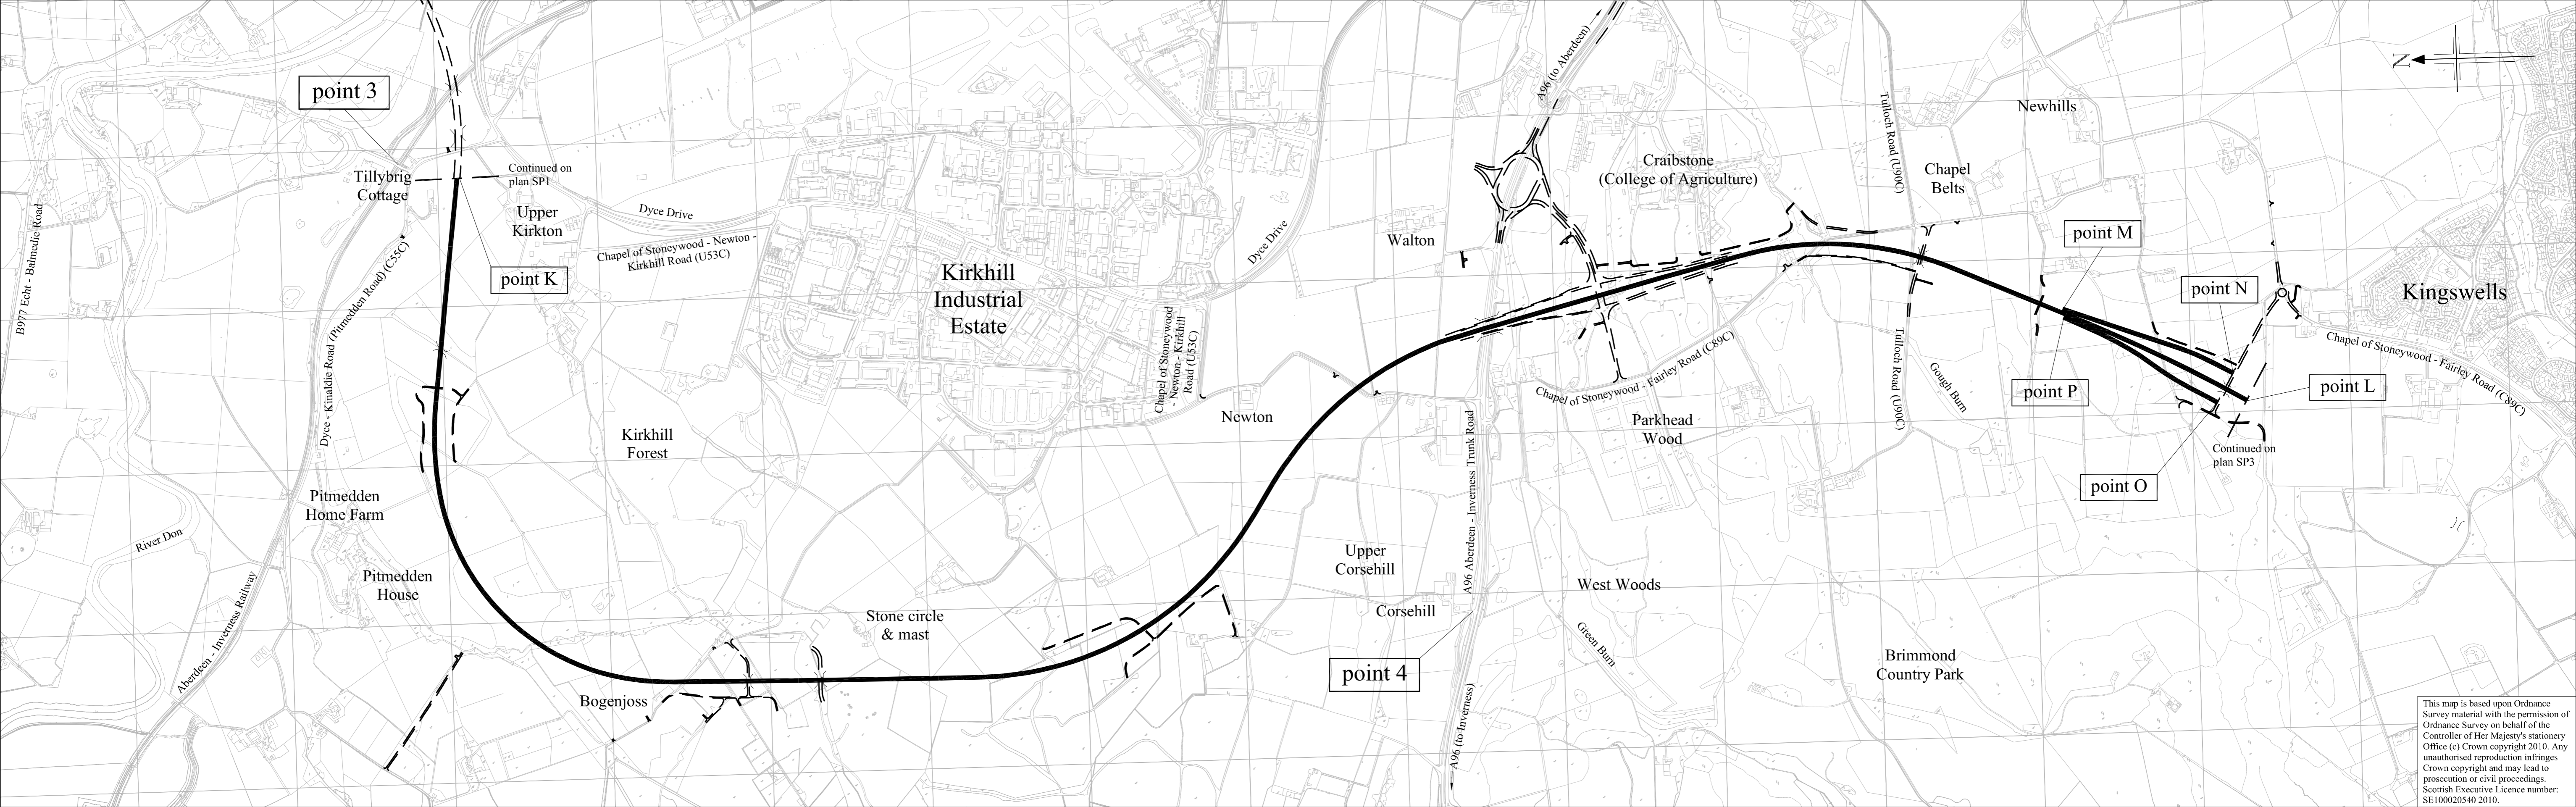

This map is based upon Ordnance Survey material with the permission of Ordnance Survey on behalf of the Controller of Her Majesty's Stationery Office (c) Crown copyright 2010. Any unauthorised reproduction infringes Crown copyright and may lead to prosecution or civil proceedings. Scottish Executive Licence number: SE100020540 2010.

The A90 (Aberdeen Western Peripheral Route)
Special Road Scheme 2010

plan
SP1

An agency of SCOTTISH EXECUTIVE

The A90 (Aberdeen Western Peripheral Route)
Special Road Scheme 2010

plan
SP2

This map is based upon Ordnance Survey material with the permission of Ordnance Survey on behalf of the Controller of Her Majesty's Stationery Office (c) Crown copyright 2010. Any unauthorised reproduction infringes Crown copyright and may lead to prosecution or civil proceedings. Scottish Executive Licence number: SE100020540 2010.