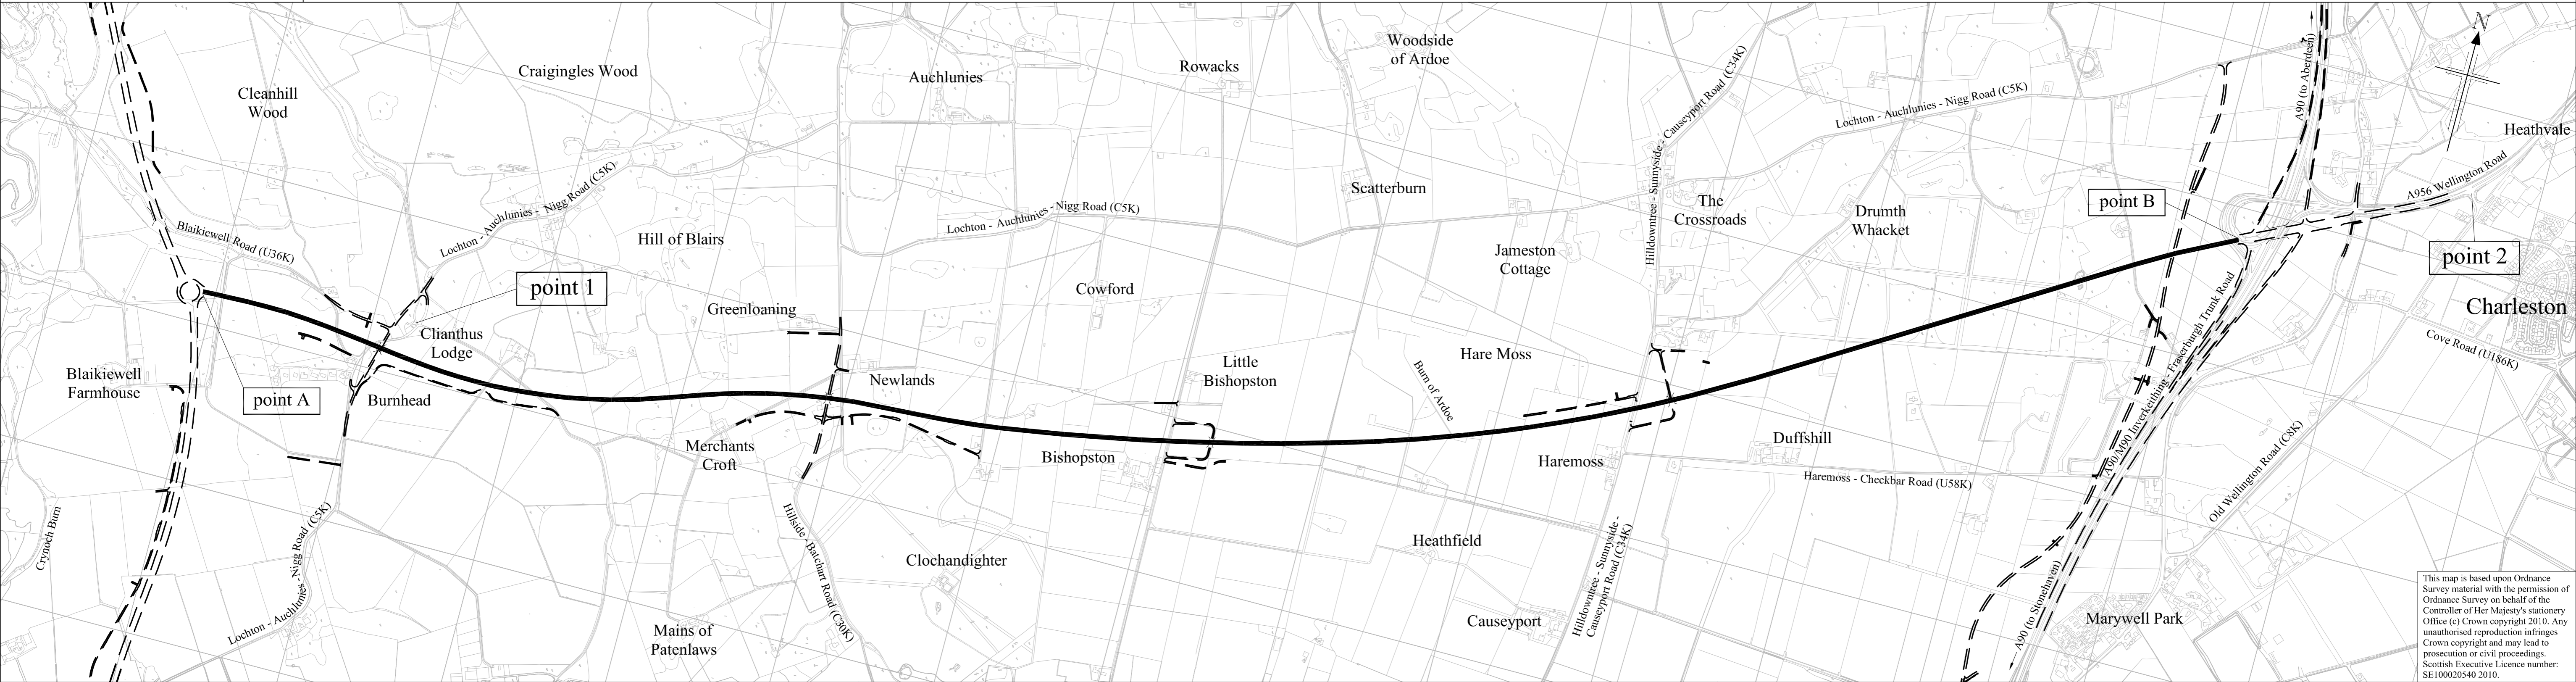

An agency of SCOTTISH EXECUTIVE

LEGEND

- LINE OF SPECIAL ROAD
- == == == ASSOCIATED ABERDEEN WESTERN PERIPHERAL ROUTE ROAD PROPOSALS

This plan shows the line of the new special road but does not represent the widths or levels of the proposed roads, or the land to be occupied by them.

This map is based upon Ordnance Survey material with the permission of Ordnance Survey on behalf of the Controller of Her Majesty's Stationery Office (c) Crown copyright 2010. Any unauthorised reproduction infringes Crown copyright and may lead to prosecution or civil proceedings. Scottish Executive Licence number: SE100020540 2010.

The A956 (Aberdeen Western Peripheral Route)
Special Road Scheme 2010

RYC/G109/13/0702