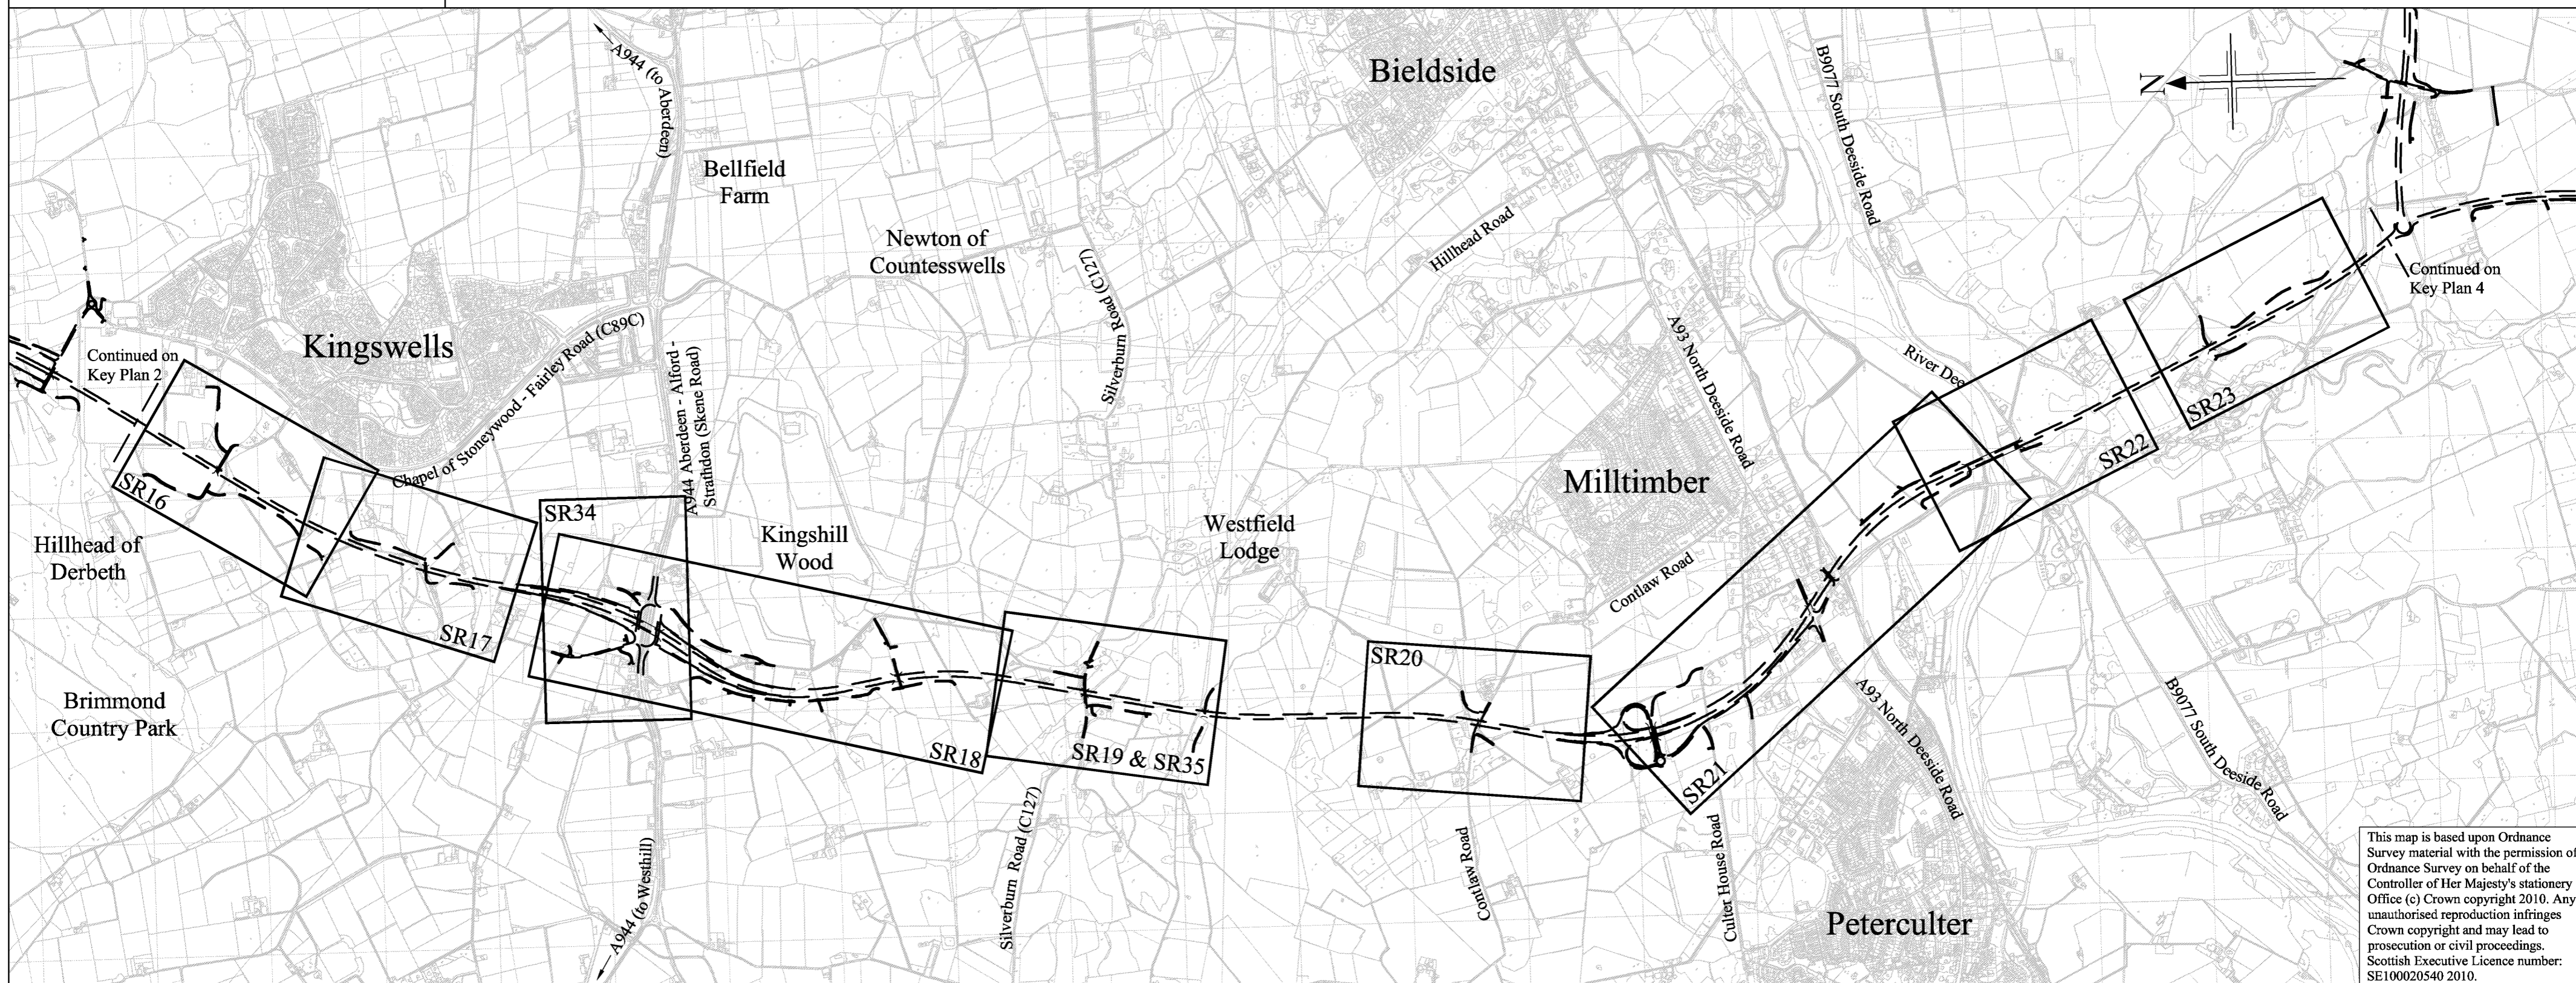

TRANSPORT SCOTLAND

An agency of SCOTTISH EXECUTIVE

LEGEND

== == == = ASSOCIATED ABERDEEN WESTERN PERIPHERAL ROUTE ROAD PROPOSALS

This map is based upon Ordnance Survey material with the permission of Ordnance Survey on behalf of the Controller of Her Majesty's Stationery Office (c) Crown copyright 2010. Any unauthorised reproduction infringes Crown copyright and may lead to prosecution or civil proceedings. Scottish Executive Licence number: SE100020540 2010.

The A90 (Aberdeen Western Peripheral Route) Special Road (Side Roads) Order 2010

Key Plan
Sheet 3 of 4