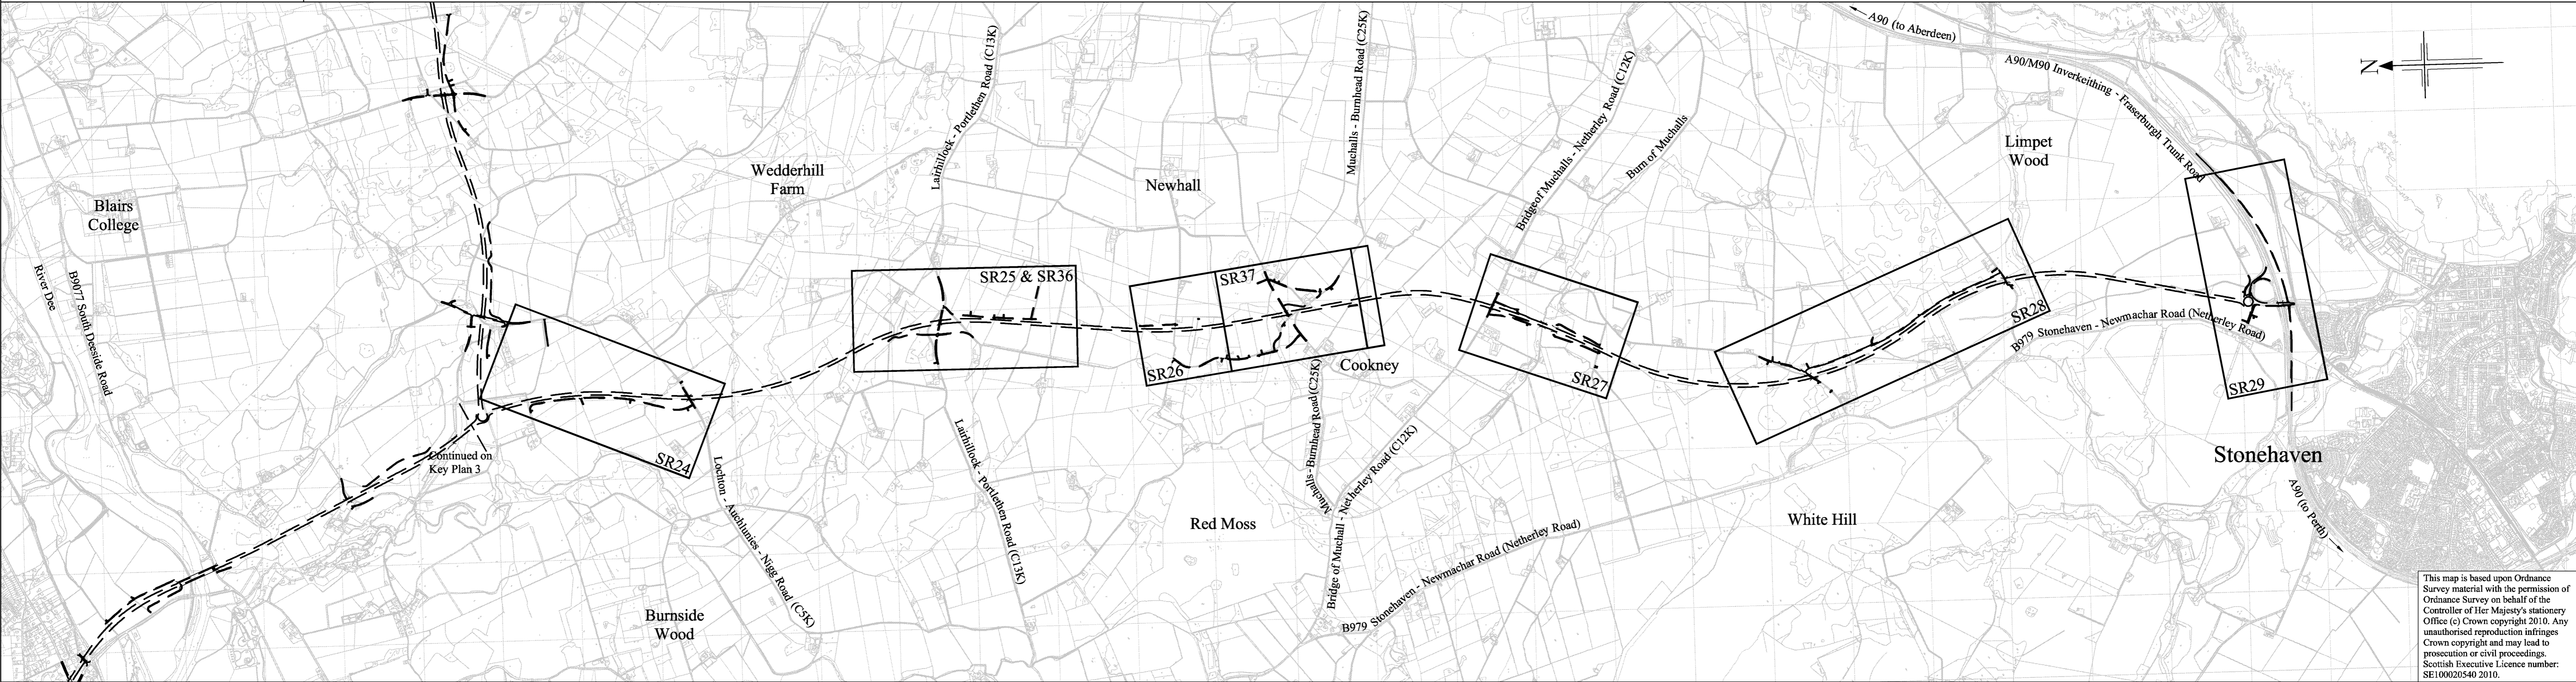

**LEGEND**

== == == == ASSOCIATED ABERDEEN WESTERN PERIPHERAL ROUTE ROAD PROPOSALS

The A90 (Aberdeen Western Peripheral Route) Special Road (Side Roads) Order 2010

Key Plan  
Sheet 4 of 4

This map is based upon Ordnance Survey material with the permission of Ordnance Survey on behalf of the Controller of Her Majesty's Stationery Office (c) Crown copyright 2010. Any unauthorised reproduction infringes Crown copyright and may lead to prosecution or civil proceedings. Scottish Executive Licence number: SE100020540 2010.