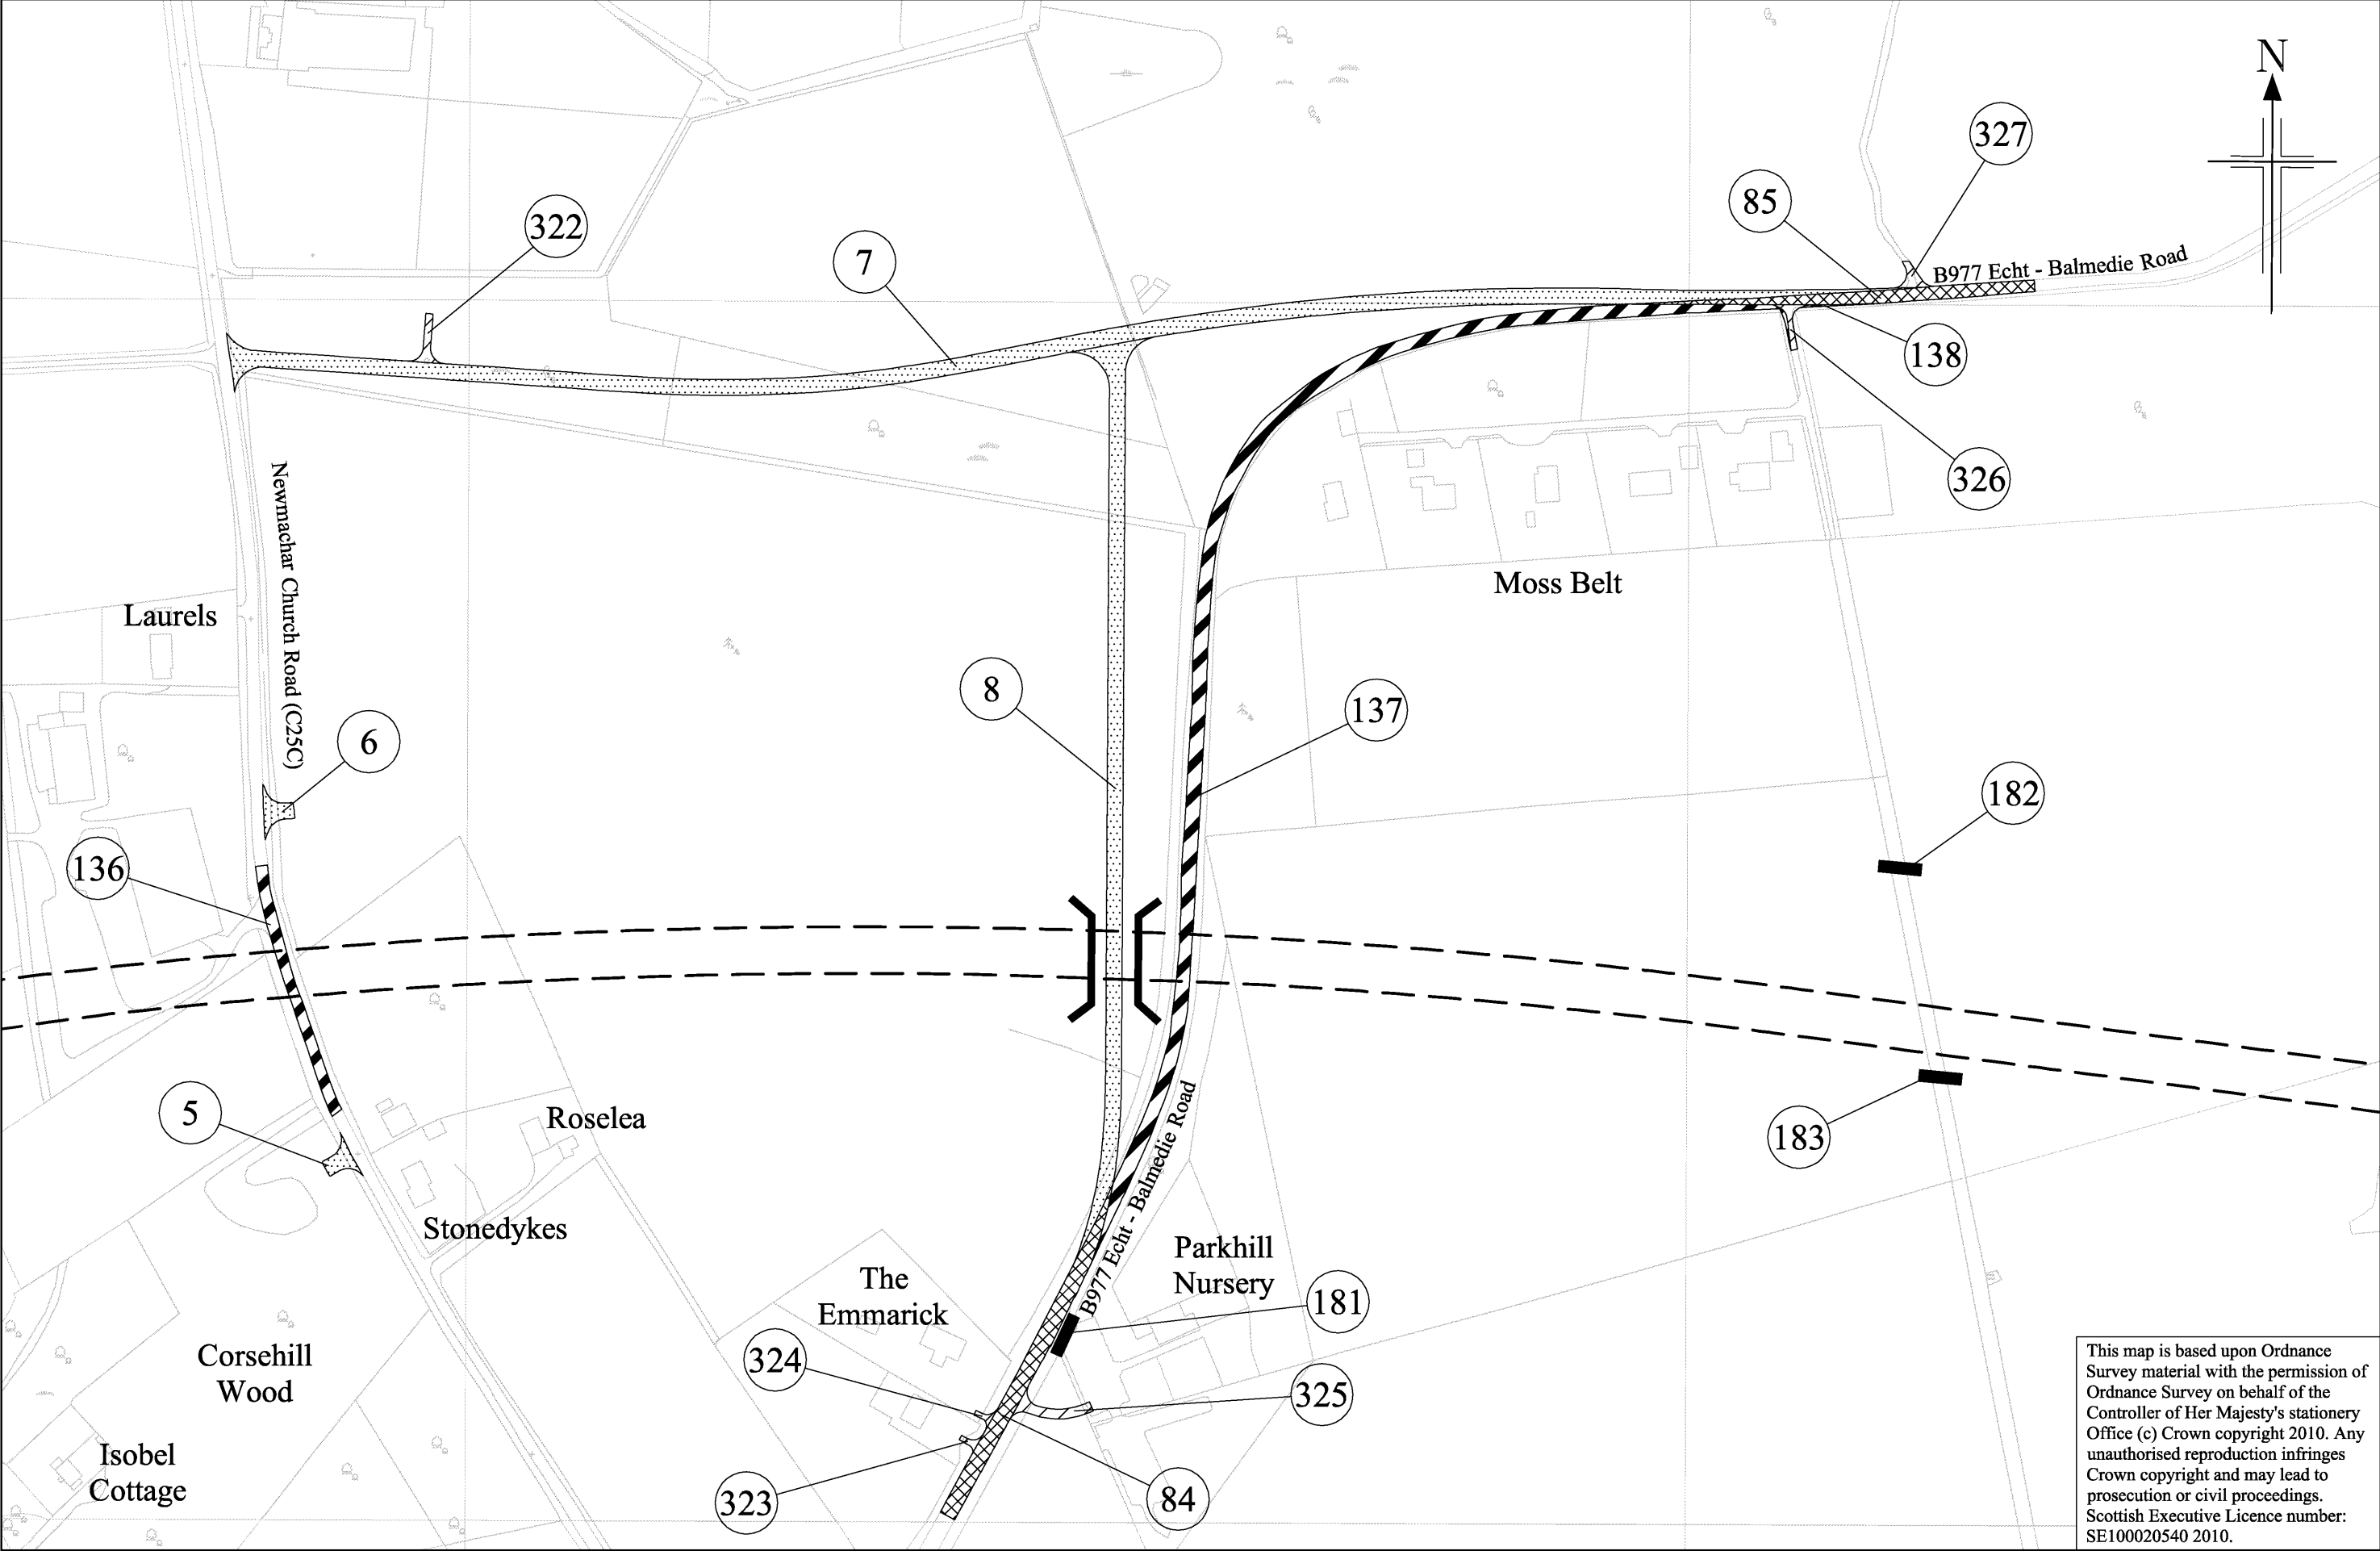

The A90 (Aberdeen Western Peripheral Route) Special Road (Side Roads) Order 2010

plan  
SR1

This map is based upon Ordnance Survey material with the permission of Ordnance Survey on behalf of the Controller of Her Majesty's Stationery Office (c) Crown copyright 2010. Any unauthorised reproduction infringes Crown copyright and may lead to prosecution or civil proceedings. Scottish Executive Licence number: SE100020540 2010.

# The A90 (Aberdeen Western Peripheral Route) Special Road (Side Roads) Order 2010

plan  
SR2

This map is based upon Ordnance Survey material with the permission of Ordnance Survey on behalf of the Controller of Her Majesty's Stationery Office (c) Crown copyright 2010. Any unauthorised reproduction infringes Crown copyright and may lead to prosecution or civil proceedings. Scottish Executive Licence number: SE100020540 2010.

The A90 (Aberdeen Western Peripheral Route) Special Road (Side Roads) Order 2010

plan  
SR3

This map is based upon Ordnance Survey material with the permission of Ordnance Survey on behalf of the Controller of Her Majesty's Stationery Office (c) Crown copyright 2010. Any unauthorised reproduction infringes Crown copyright and may lead to prosecution or civil proceedings. Scottish Executive Licence number: SE100020540 2010.

The A90 (Aberdeen Western Peripheral Route) Special Road (Side Roads) Order 2010

plan  
SR4

An agency of SCOTTISH EXECUTIVE

This map is based upon Ordnance Survey material with the permission of Ordnance Survey on behalf of the Controller of Her Majesty's Stationery Office (c) Crown copyright 2010. Any unauthorised reproduction infringes Crown copyright and may lead to prosecution or civil proceedings. Scottish Executive Licence number: SE100020540 2010.