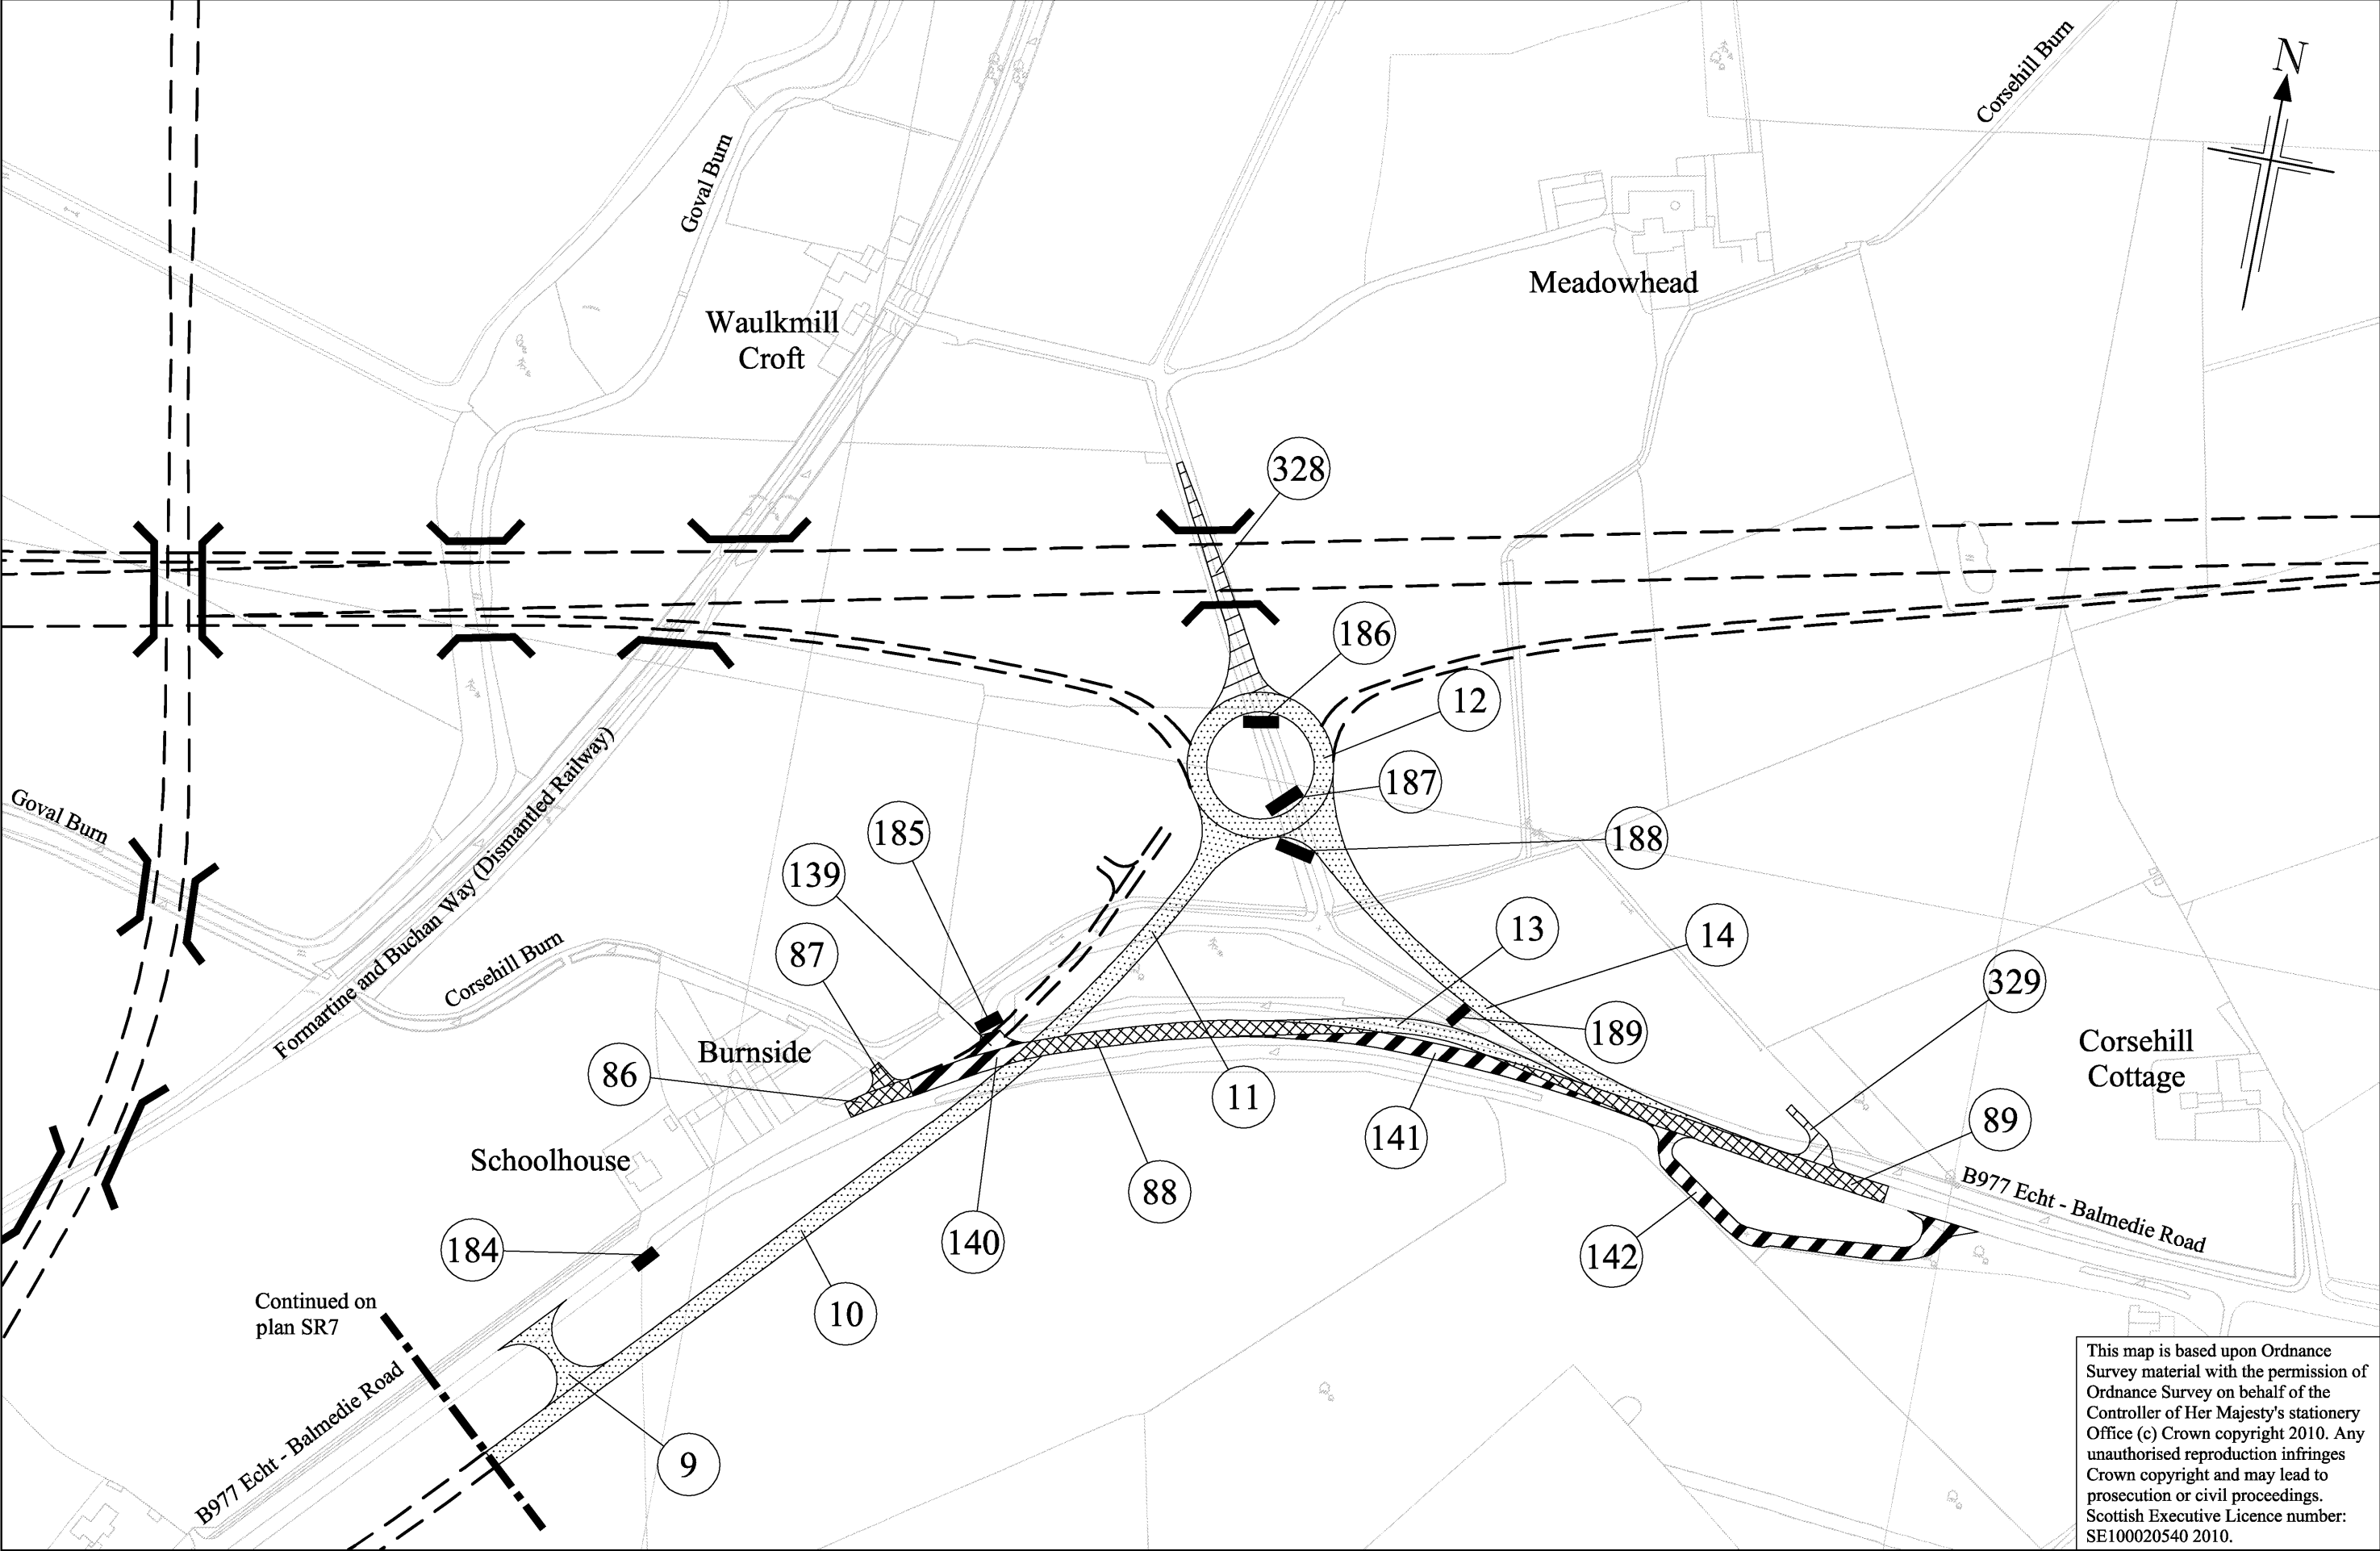

The A90 (Aberdeen Western Peripheral Route) Special Road (Side Roads) Order 2010

plan  
SR1

This map is based upon Ordnance Survey material with the permission of Ordnance Survey on behalf of the Controller of Her Majesty's Stationery Office (c) Crown copyright 2010. Any unauthorised reproduction infringes Crown copyright and may lead to prosecution or civil proceedings. Scottish Executive Licence number: SE100020540 2010.

The A90 (Aberdeen Western Peripheral Route) Special Road (Side Roads) Order 2010

plan  
SR3

This map is based upon Ordnance Survey material with the permission of Ordnance Survey on behalf of the Controller of Her Majesty's Stationery Office (c) Crown copyright 2010. Any unauthorised reproduction infringes Crown copyright and may lead to prosecution or civil proceedings. Scottish Executive Licence number: SE100020540 2010.

The A90 (Aberdeen Western Peripheral Route) Special Road (Side Roads) Order 2010

plan  
SR4

An agency of SCOTTISH EXECUTIVE

This map is based upon Ordnance Survey material with the permission of Ordnance Survey on behalf of the Controller of Her Majesty's Stationery Office (c) Crown copyright 2010. Any unauthorised reproduction infringes Crown copyright and may lead to prosecution or civil proceedings. Scottish Executive Licence number: SE100020540 2010.

The A90 (Aberdeen Western Peripheral Route) Special Road (Side Roads) Order 2010

plan  
SR5

The A90 (Aberdeen Western Peripheral Route) Special Road (Side Roads) Order 2010

plan  
SR6

An agency of SCOTTISH EXECUTIVE