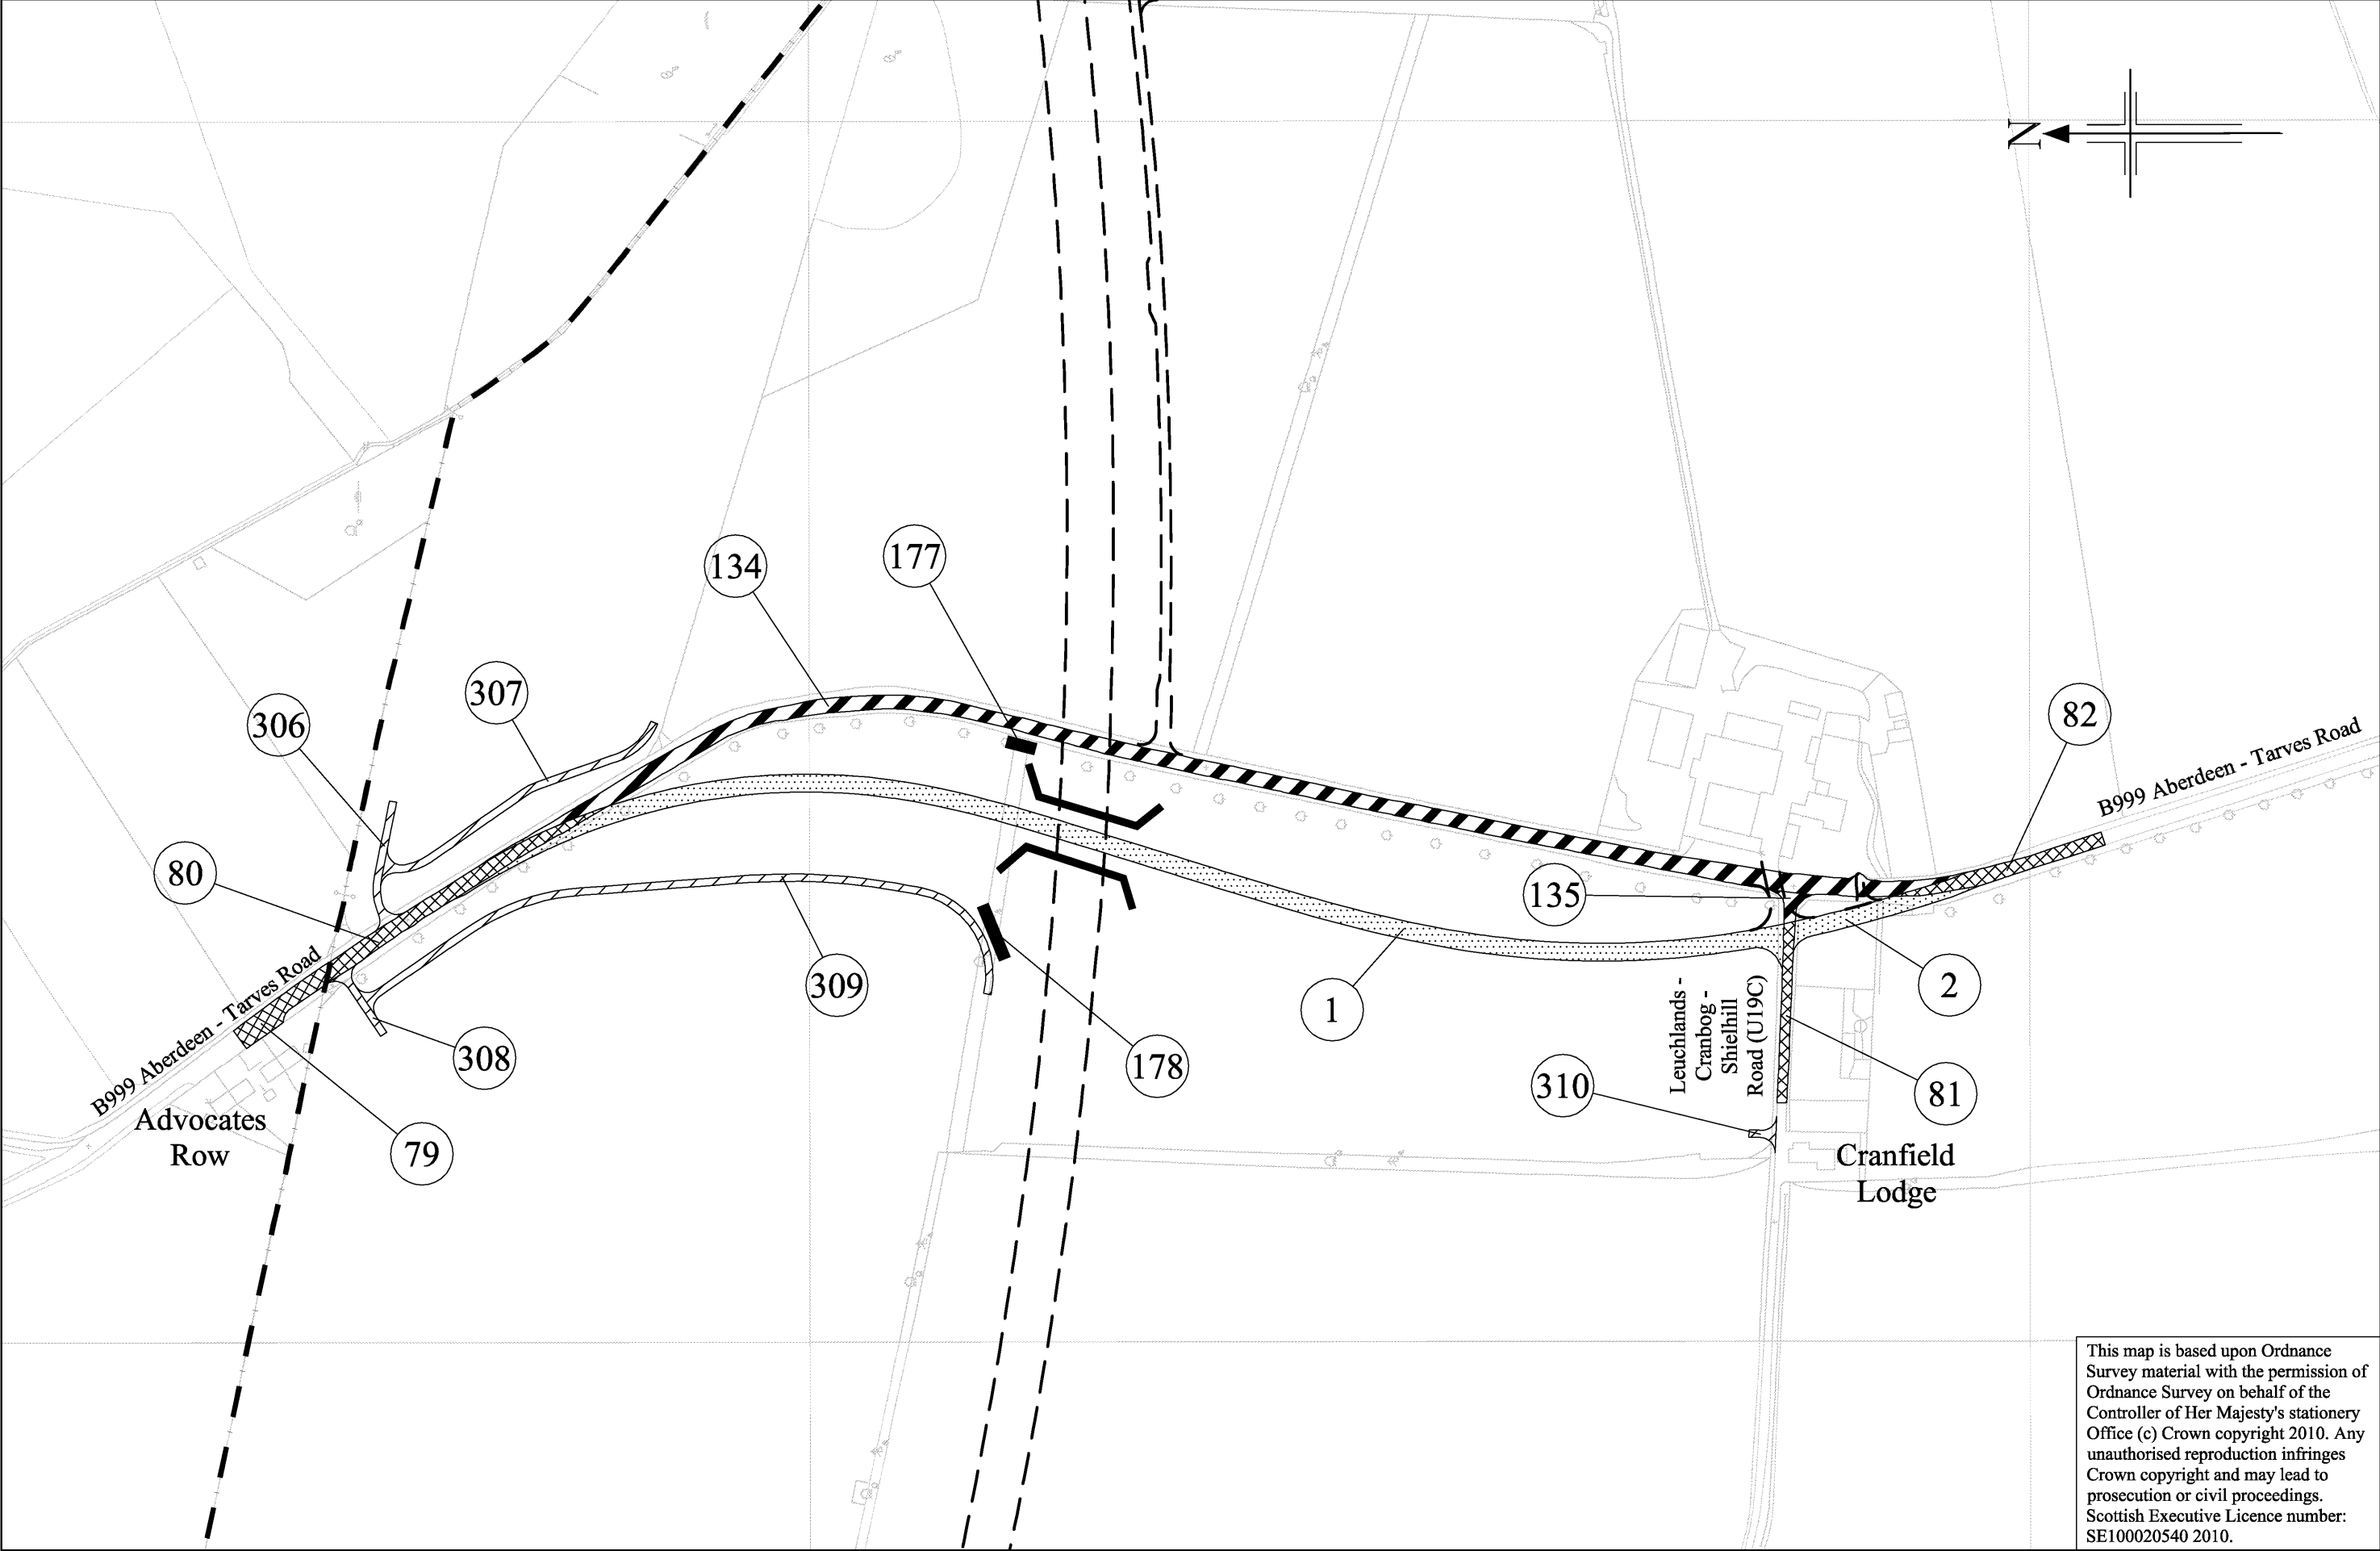

The A90 (Aberdeen Western Peripheral Route) Special Road (Side Roads) Order 2010

plan  
SR1

This map is based upon Ordnance Survey material with the permission of Ordnance Survey on behalf of the Controller of Her Majesty's Stationery Office (c) Crown copyright 2010. Any unauthorised reproduction infringes Crown copyright and may lead to prosecution or civil proceedings. Scottish Executive Licence number: SE100020540 2010.

# The A90 (Aberdeen Western Peripheral Route) Special Road (Side Roads) Order 2010

plan  
SR2

This map is based upon Ordnance Survey material with the permission of Ordnance Survey on behalf of the Controller of Her Majesty's Stationery Office (c) Crown copyright 2010. Any unauthorised reproduction infringes Crown copyright and may lead to prosecution or civil proceedings. Scottish Executive Licence number: SE100020540 2010.

The A90 (Aberdeen Western Peripheral Route) Special Road (Side Roads) Order 2010

plan  
SR3

This map is based upon Ordnance Survey material with the permission of Ordnance Survey on behalf of the Controller of Her Majesty's Stationery Office (c) Crown copyright 2010. Any unauthorised reproduction infringes Crown copyright and may lead to prosecution or civil proceedings. Scottish Executive Licence number: SE100020540 2010.

The A90 (Aberdeen Western Peripheral Route) Special Road (Side Roads) Order 2010

plan  
SR4

An agency of SCOTTISH EXECUTIVE

This map is based upon Ordnance Survey material with the permission of Ordnance Survey on behalf of the Controller of Her Majesty's Stationery Office (c) Crown copyright 2010. Any unauthorised reproduction infringes Crown copyright and may lead to prosecution or civil proceedings. Scottish Executive Licence number: SE100020540 2010.