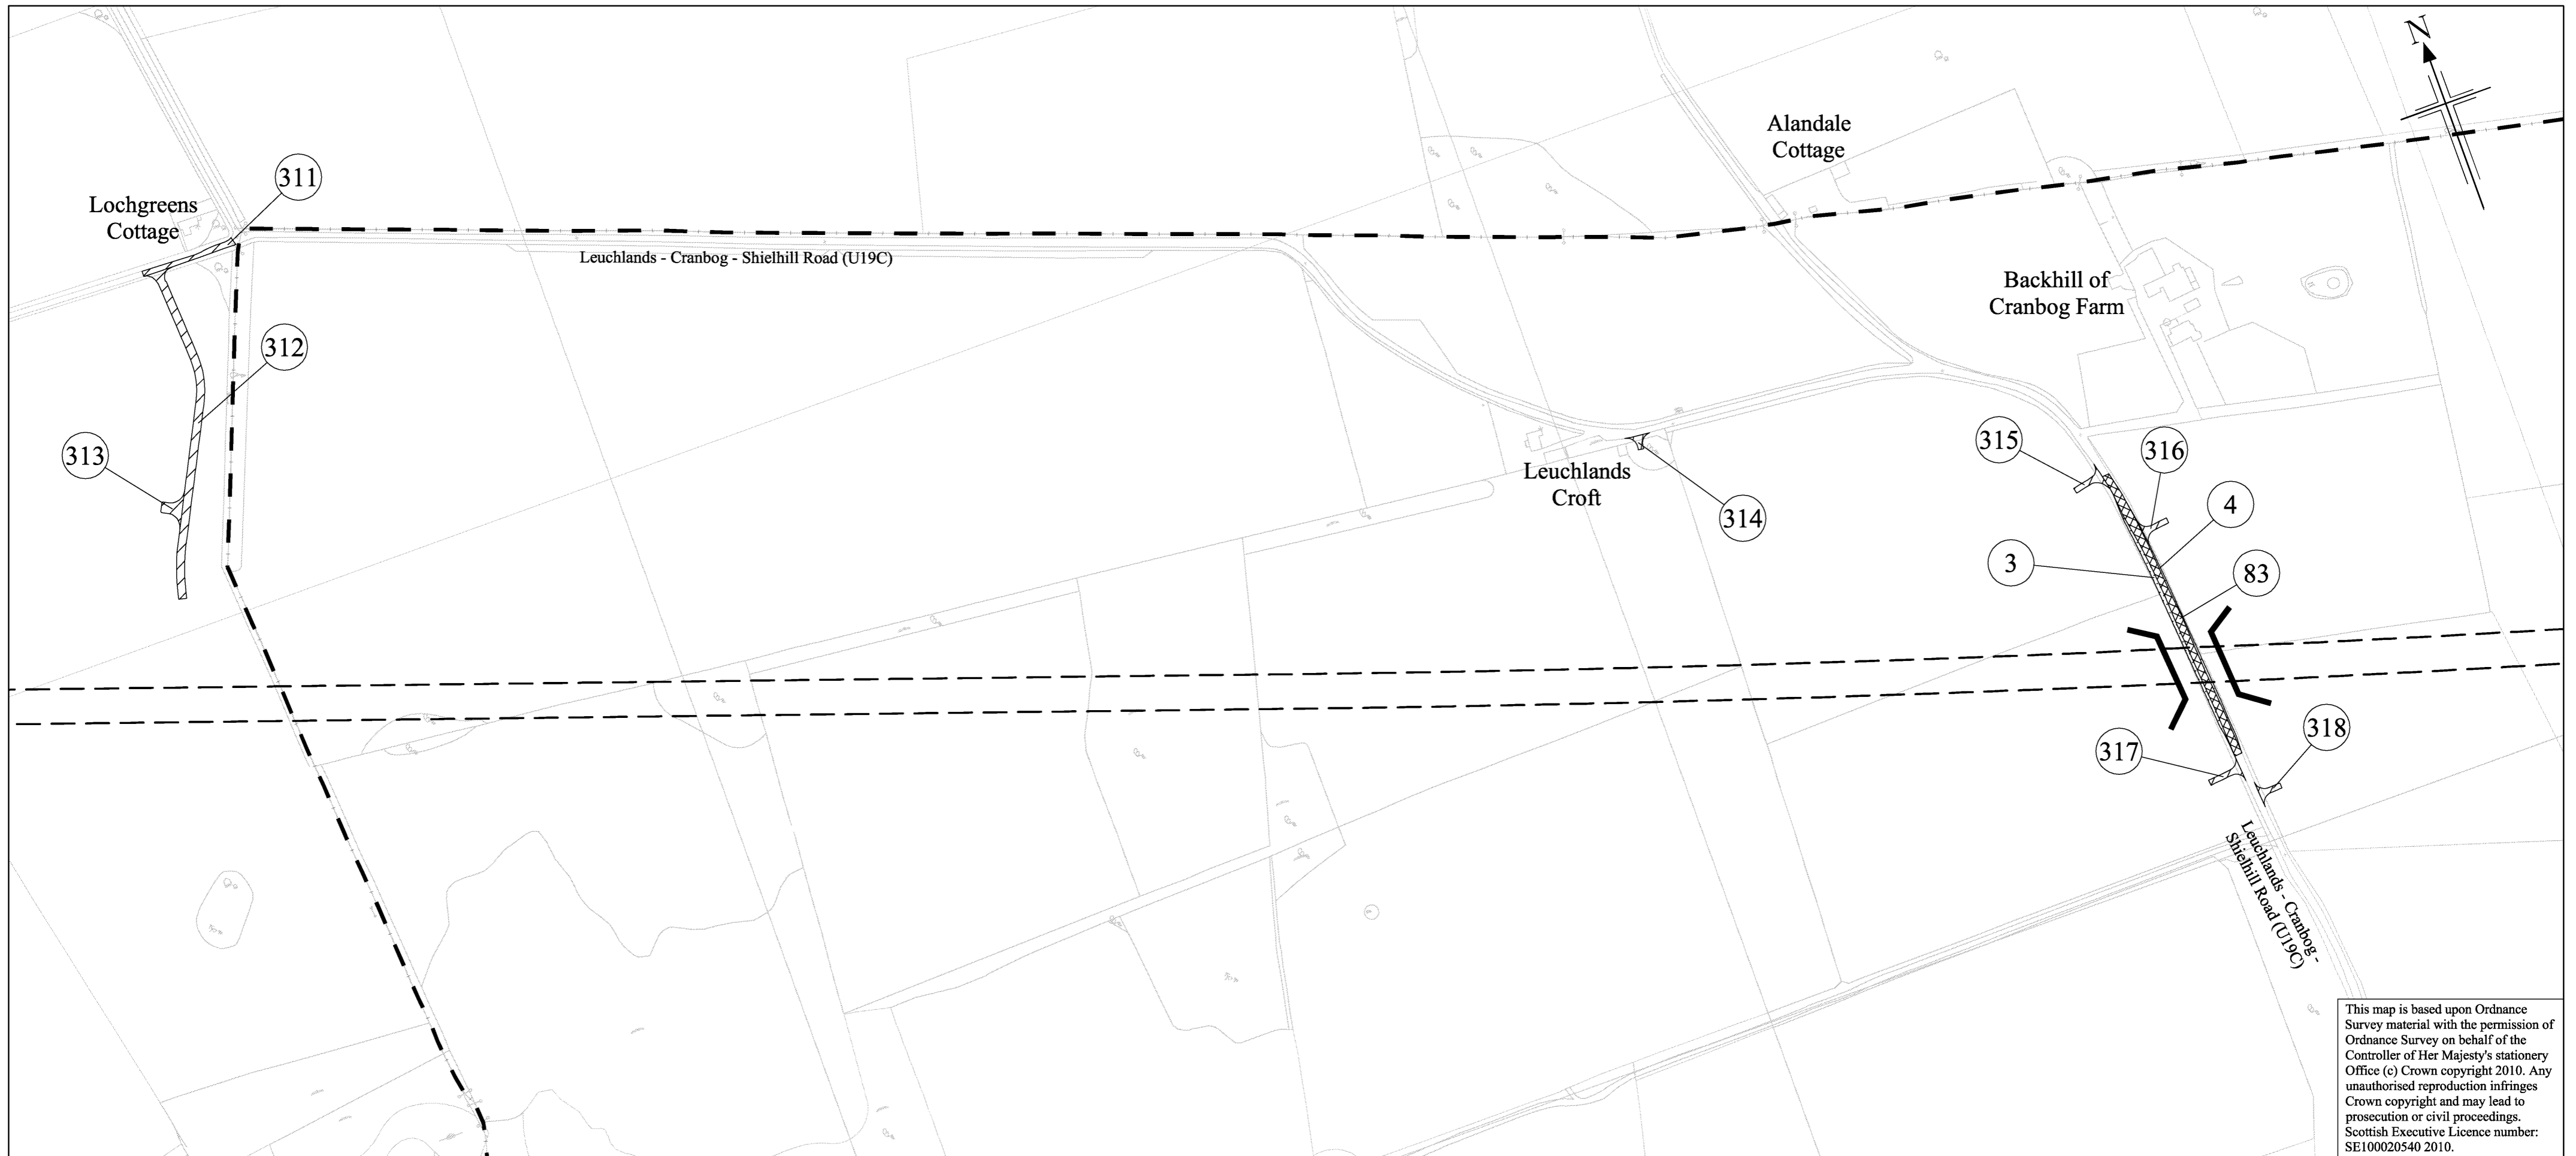

The A90 (Aberdeen Western Peripheral Route) Special Road (Side Roads) Order 2010

plan  
SR1

This map is based upon Ordnance Survey material with the permission of Ordnance Survey on behalf of the Controller of Her Majesty's Stationery Office (c) Crown copyright 2010. Any unauthorised reproduction infringes Crown copyright and may lead to prosecution or civil proceedings. Scottish Executive Licence number: SE100020540 2010.

# The A90 (Aberdeen Western Peripheral Route) Special Road (Side Roads) Order 2010

plan  
SR2

This map is based upon Ordnance Survey material with the permission of Ordnance Survey on behalf of the Controller of Her Majesty's Stationery Office (c) Crown copyright 2010. Any unauthorised reproduction infringes Crown copyright and may lead to prosecution or civil proceedings. Scottish Executive Licence number: SE100020540 2010.

The A90 (Aberdeen Western Peripheral Route) Special Road (Side Roads) Order 2010

plan  
SR3

This map is based upon Ordnance Survey material with the permission of Ordnance Survey on behalf of the Controller of Her Majesty's Stationery Office (c) Crown copyright 2010. Any unauthorised reproduction infringes Crown copyright and may lead to prosecution or civil proceedings. Scottish Executive Licence number: SE100020540 2010.

The A90 (Aberdeen Western Peripheral Route) Special Road (Side Roads) Order 2010

plan  
SR4

An agency of SCOTTISH EXECUTIVE

This map is based upon Ordnance Survey material with the permission of Ordnance Survey on behalf of the Controller of Her Majesty's Stationery Office (c) Crown copyright 2010. Any unauthorised reproduction infringes Crown copyright and may lead to prosecution or civil proceedings. Scottish Executive Licence number: SE100020540 2010.