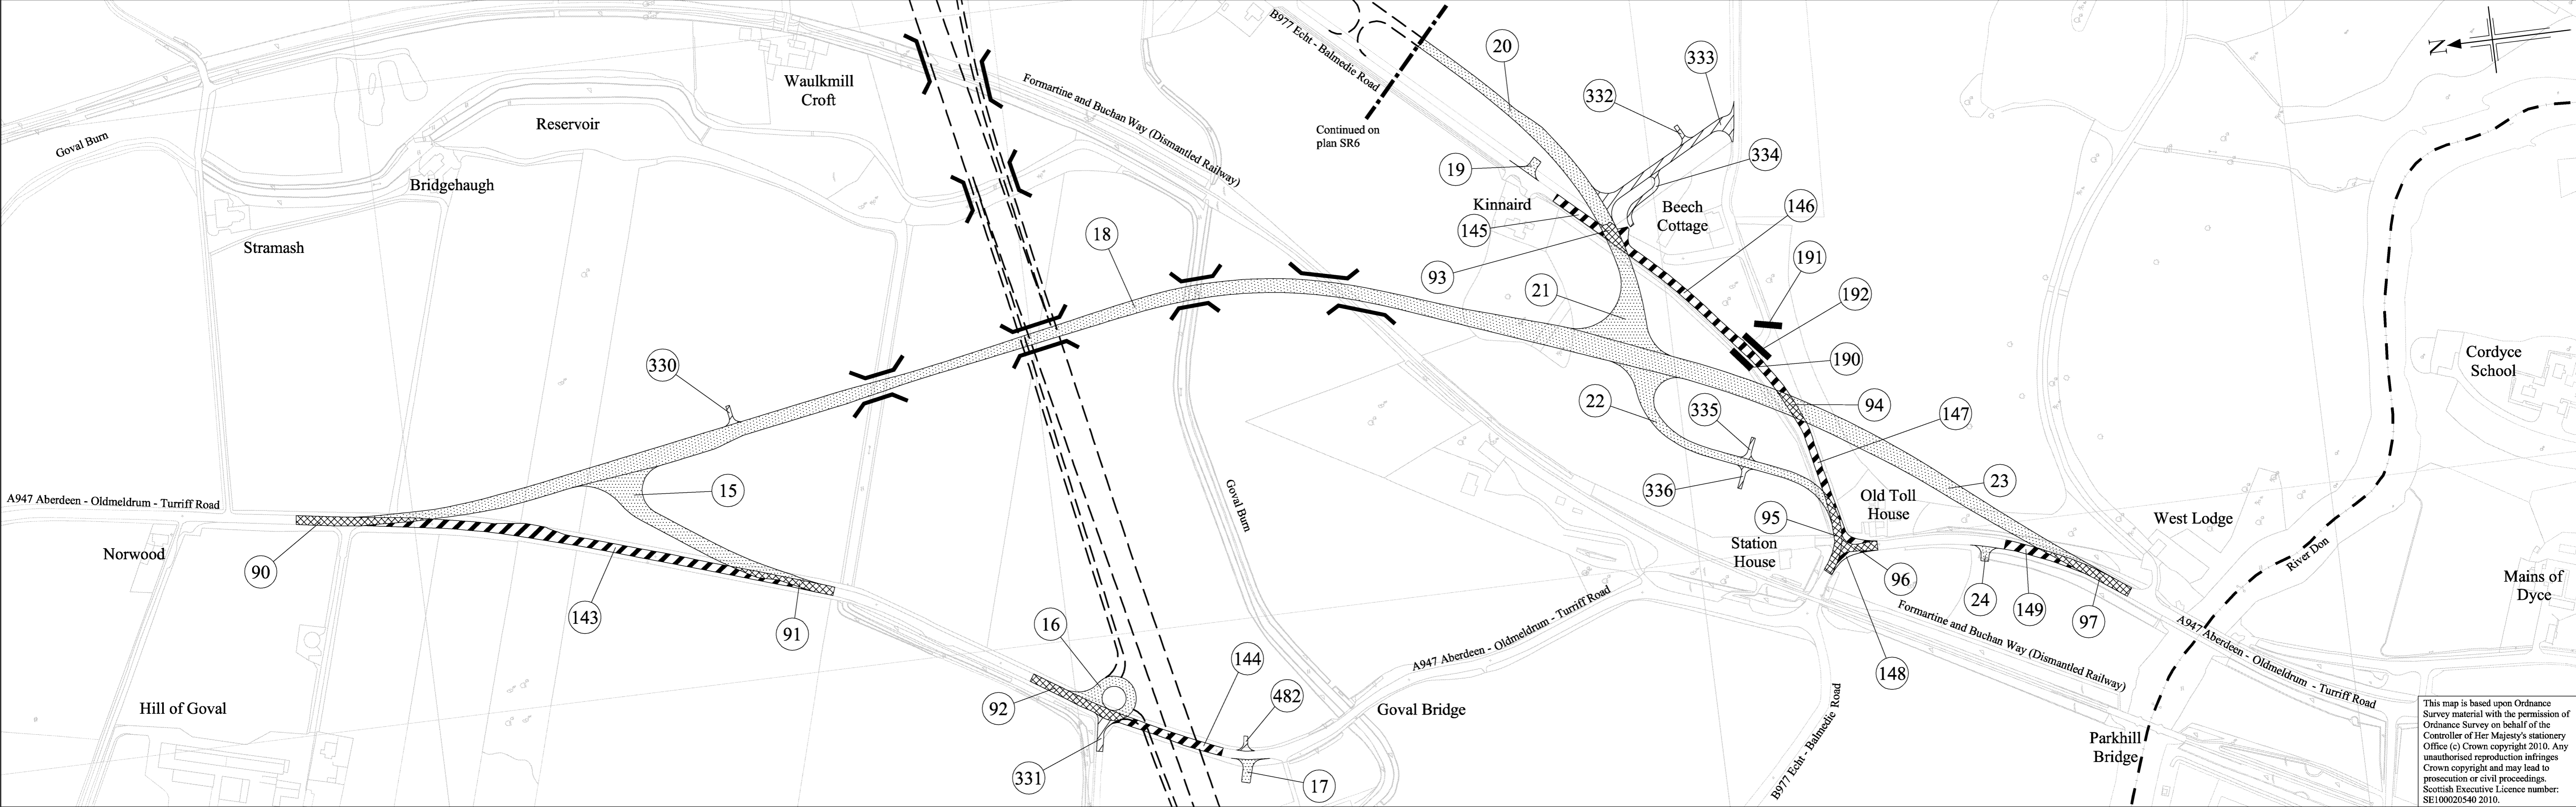

# The A90 (Aberdeen Western Peripheral Route) Special Road (Side Roads) Order 2010

plan  
SR2

This map is based upon Ordnance Survey material with the permission of Ordnance Survey on behalf of the Controller of Her Majesty's Stationery Office (c) Crown copyright 2010. Any unauthorised reproduction infringes Crown copyright and may lead to prosecution or civil proceedings. Scottish Executive Licence number: SE100020540 2010.

The A90 (Aberdeen Western Peripheral Route) Special Road (Side Roads) Order 2010

plan  
SR4

An agency of SCOTTISH EXECUTIVE

This map is based upon Ordnance Survey material with the permission of Ordnance Survey on behalf of the Controller of Her Majesty's Stationery Office (c) Crown copyright 2010. Any unauthorised reproduction infringes Crown copyright and may lead to prosecution or civil proceedings. Scottish Executive Licence number: SE100020540 2010.

The A90 (Aberdeen Western Peripheral Route) Special Road (Side Roads) Order 2010

plan  
SR5

The A90 (Aberdeen Western Peripheral Route) Special Road (Side Roads) Order 2010

plan  
SR6

An agency of SCOTTISH EXECUTIVE

The A90 (Aberdeen Western Peripheral Route) Special Road (Side Roads) Order 2010

plan  
SR7

This map is based upon Ordnance Survey material with the permission of Ordnance Survey on behalf of the Controller of Her Majesty's Stationery Office (c) Crown copyright 2010. Any unauthorised reproduction infringes Crown copyright and may lead to prosecution or civil proceedings. Scottish Executive Licence number: SE100020540 2010.