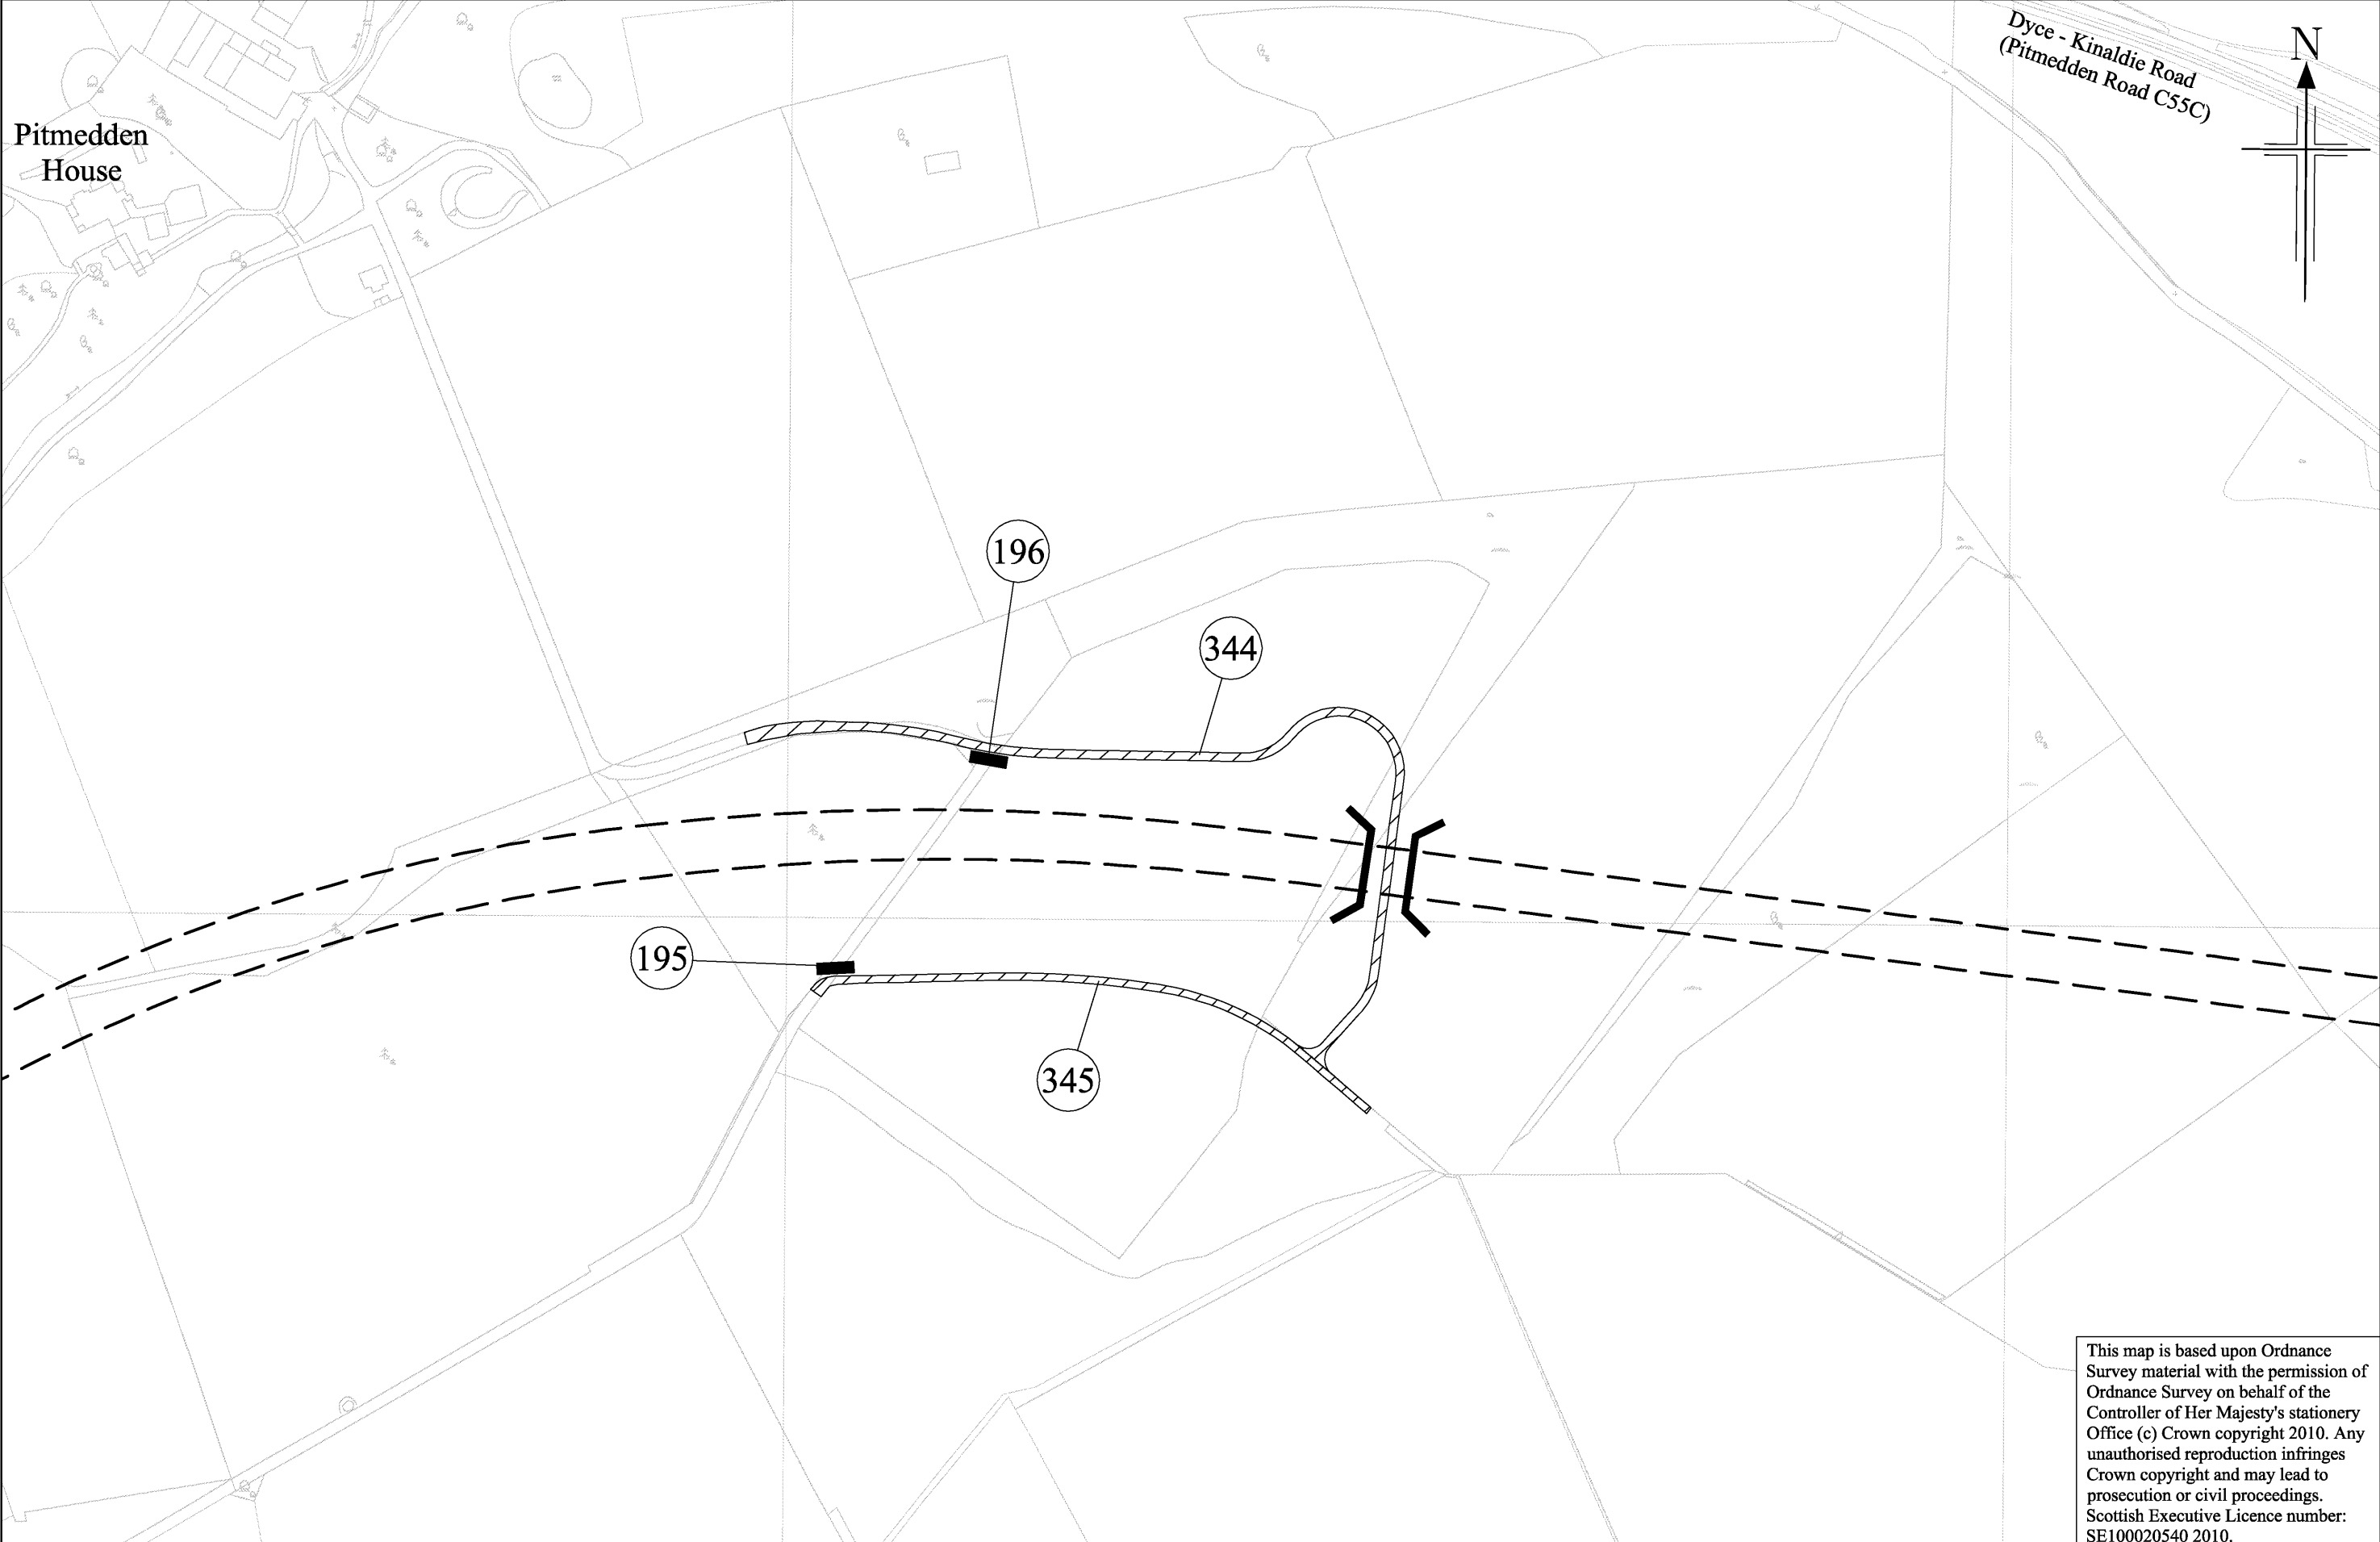

This map is based upon Ordnance Survey material with the permission of Ordnance Survey on behalf of the Controller of Her Majesty's Stationery Office (c) Crown copyright 2010. Any unauthorised reproduction infringes Crown copyright and may lead to prosecution or civil proceedings. Scottish Executive Licence number: SE100020540 2010.

The A90 (Aberdeen Western Peripheral Route) Special Road (Side Roads) Order 2010

plan
SR8

This map is based upon Ordnance Survey material with the permission of Ordnance Survey on behalf of the Controller of Her Majesty's Stationery Office (c) Crown copyright 2010. Any unauthorised reproduction infringes Crown copyright and may lead to prosecution or civil proceedings. Scottish Executive Licence number: SE100020540 2010.

The A90 (Aberdeen Western Peripheral Route) Special Road (Side Roads) Order 2010

plan
SR9

plan
SR10

This map is based upon Ordnance Survey material with the permission of Ordnance Survey on behalf of the Controller of Her Majesty's Stationery Office (c) Crown copyright 2010. Any unauthorised reproduction infringes Crown copyright and may lead to prosecution or civil proceedings. Scottish Executive Licence number: SE100020540 2010.

The A90 (Aberdeen Western Peripheral Route) Special Road (Side Roads) Order 2010

plan
SR11

The A90 (Aberdeen Western
Peripheral Route) Special Road
(Side Roads) Order 2010

plan
SR12

An agency of SCOTTISH EXECUTIVE