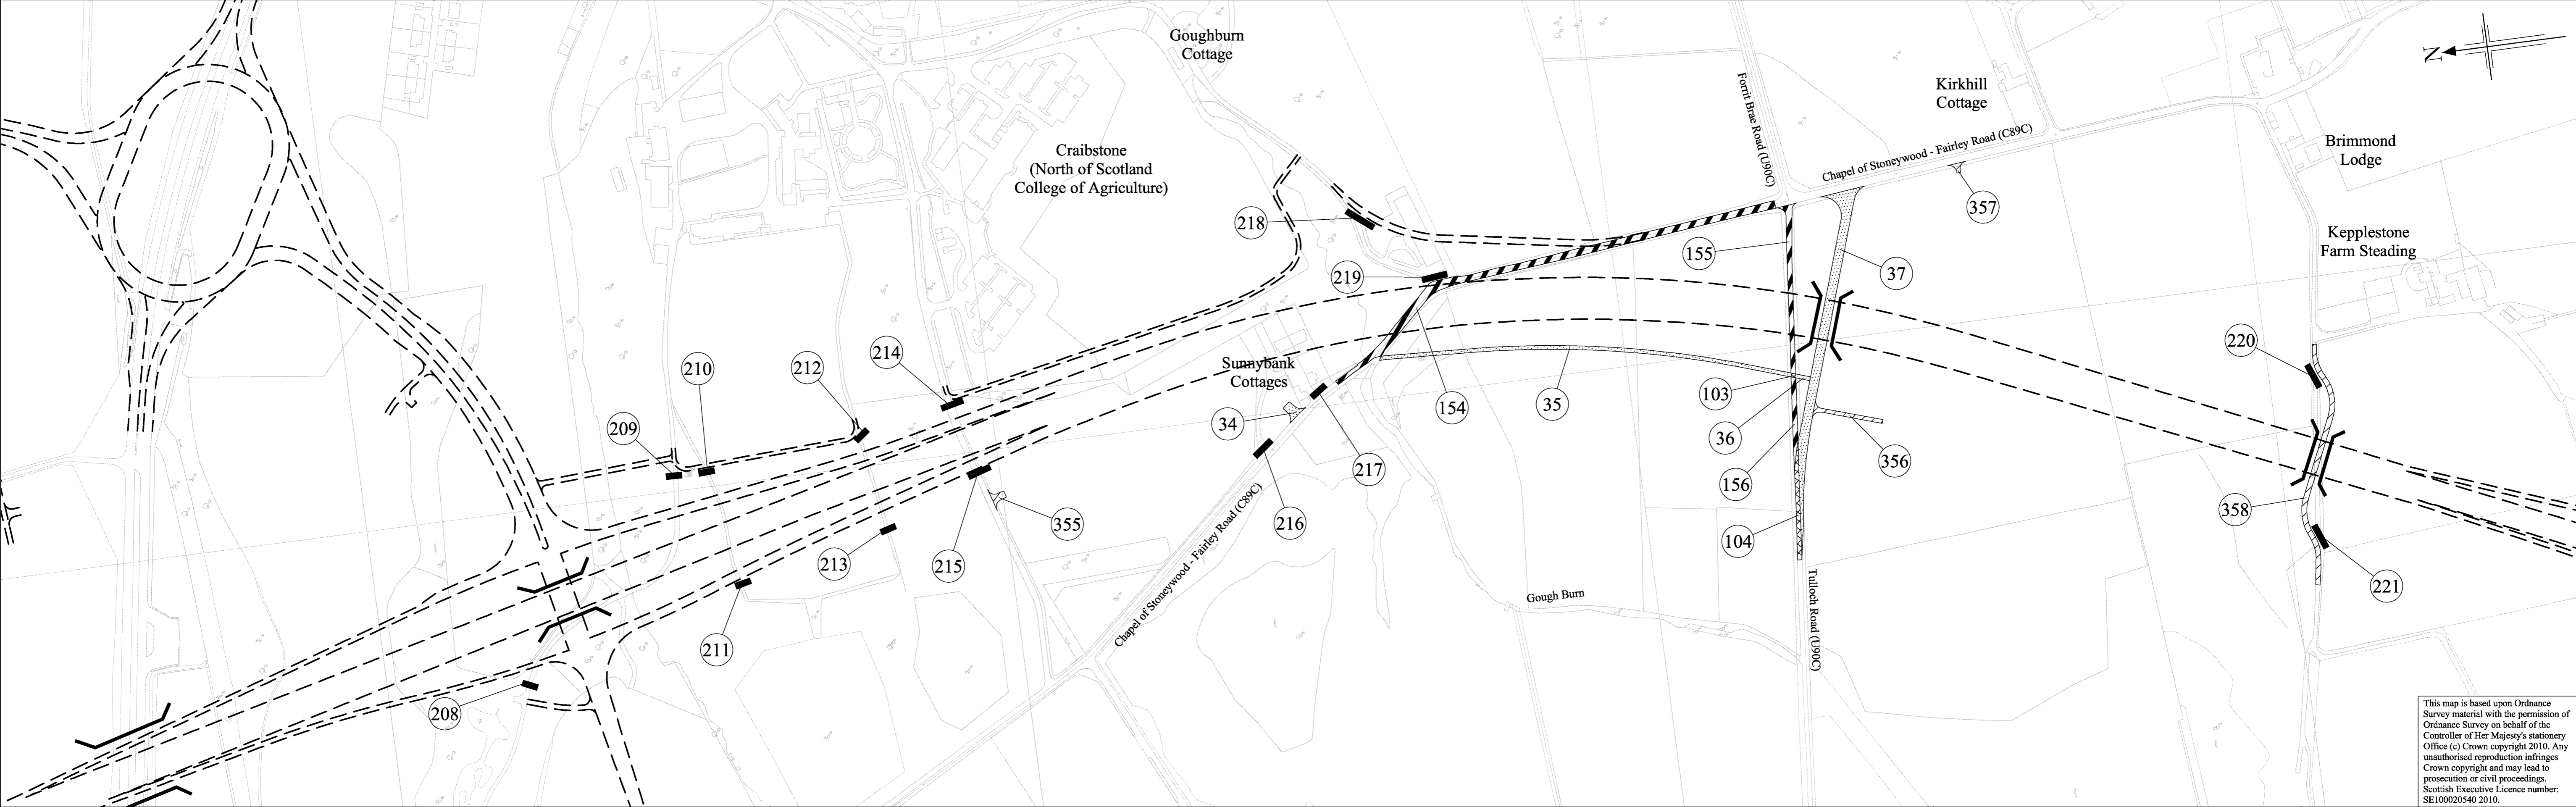

The A90 (Aberdeen Western Peripheral Route) Special Road (Side Roads) Order 2010

plan
SR8

This map is based upon Ordnance Survey material with the permission of Ordnance Survey on behalf of the Controller of Her Majesty's Stationery Office (c) Crown copyright 2010. Any unauthorised reproduction infringes Crown copyright and may lead to prosecution or civil proceedings. Scottish Executive Licence number: SE100020540 2010.

The A90 (Aberdeen Western Peripheral Route) Special Road (Side Roads) Order 2010

plan
SR9

plan
SR10

This map is based upon Ordnance Survey material with the permission of Ordnance Survey on behalf of the Controller of Her Majesty's Stationery Office (c) Crown copyright 2010. Any unauthorised reproduction infringes Crown copyright and may lead to prosecution or civil proceedings. Scottish Executive Licence number: SE100020540 2010.

This map is based upon Ordnance Survey material with the permission of Ordnance Survey on behalf of the Controller of Her Majesty's Stationery Office (c) Crown copyright 2010. Any unauthorised reproduction infringes Crown copyright and may lead to prosecution or civil proceedings. Scottish Executive Licence number: SE100020540 2010.

The A90 (Aberdeen Western Peripheral Route) Special Road (Side Roads) Order 2010

plan
SR13

An agency of SCOTTISH EXECUTIVE

The A90 (Aberdeen Western
Peripheral Route) Special Road
(Side Roads) Order 2010