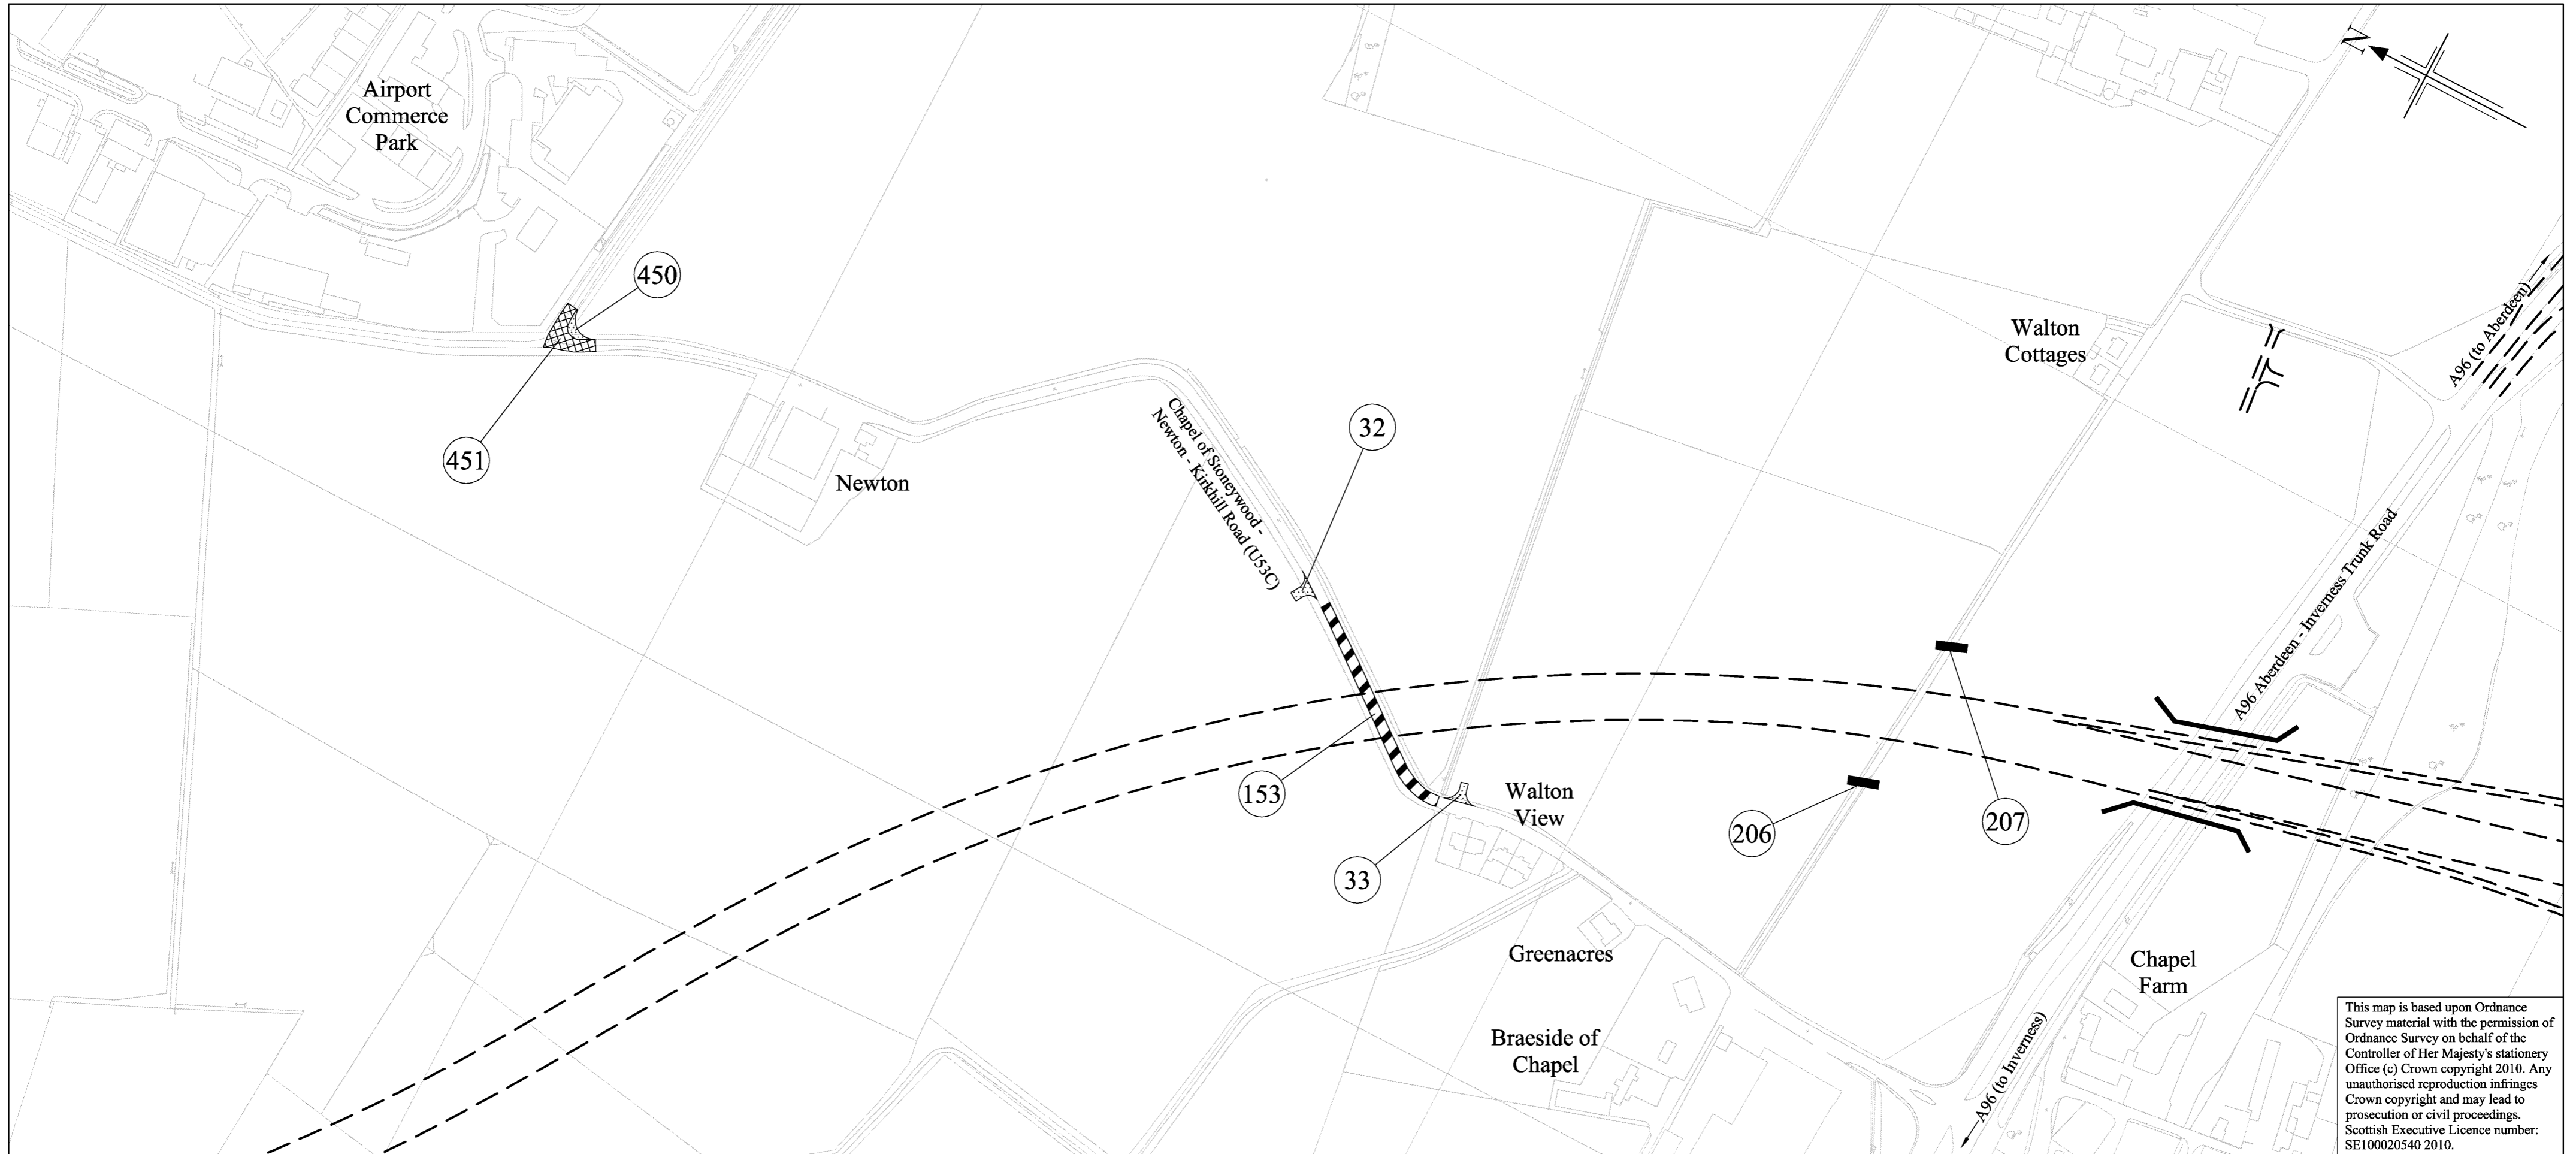

The A90 (Aberdeen Western Peripheral Route) Special Road (Side Roads) Order 2010

plan
SR8

This map is based upon Ordnance Survey material with the permission of Ordnance Survey on behalf of the Controller of Her Majesty's Stationery Office (c) Crown copyright 2010. Any unauthorised reproduction infringes Crown copyright and may lead to prosecution or civil proceedings. Scottish Executive Licence number: SE100020540 2010.

The A90 (Aberdeen Western Peripheral Route) Special Road (Side Roads) Order 2010

plan
SR9

plan
SR10

This map is based upon Ordnance Survey material with the permission of Ordnance Survey on behalf of the Controller of Her Majesty's Stationery Office (c) Crown copyright 2010. Any unauthorised reproduction infringes Crown copyright and may lead to prosecution or civil proceedings. Scottish Executive Licence number: SE100020540 2010.

The A90 (Aberdeen Western Peripheral Route) Special Road (Side Roads) Order 2010

plan
SR11

The A90 (Aberdeen Western
Peripheral Route) Special Road
(Side Roads) Order 2010

plan
SR12

An agency of SCOTTISH EXECUTIVE

This map is based upon Ordnance Survey material with the permission of Ordnance Survey on behalf of the Controller of Her Majesty's Stationery Office (c) Crown copyright 2010. Any unauthorised reproduction infringes Crown copyright and may lead to prosecution or civil proceedings. Scottish Executive Licence number: SE100020540 2010.