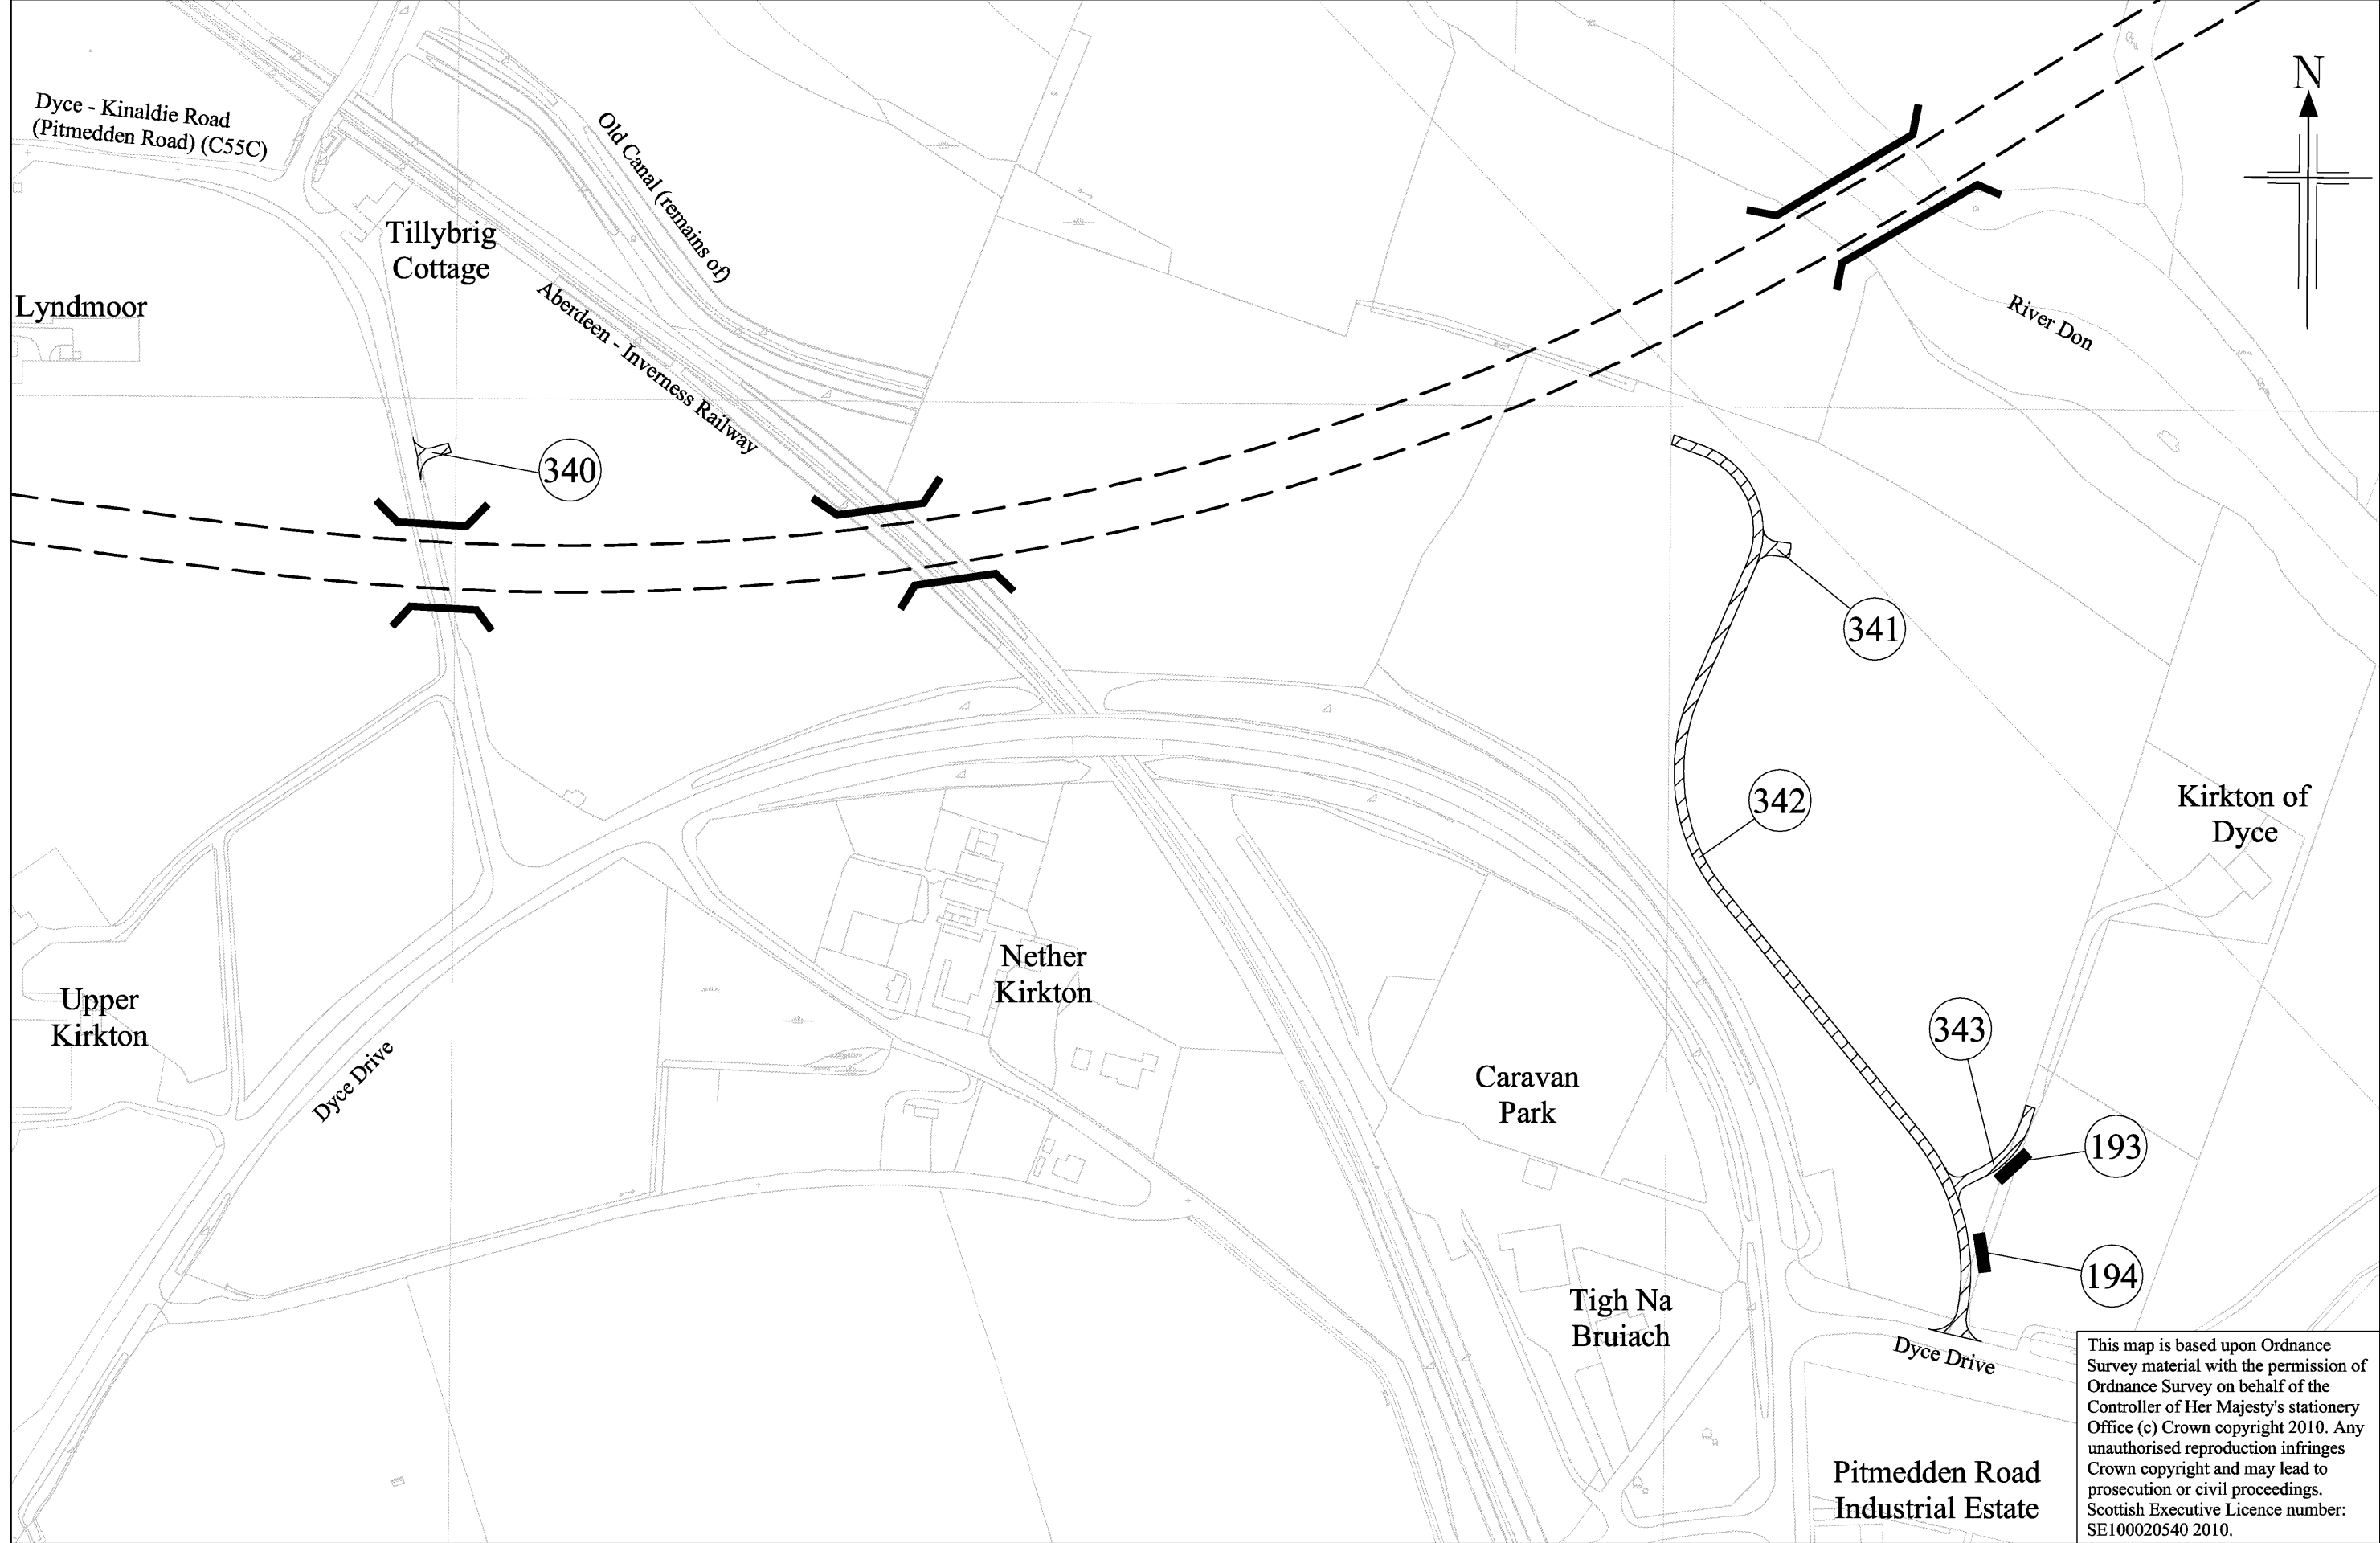

This map is based upon Ordnance Survey material with the permission of Ordnance Survey on behalf of the Controller of Her Majesty's Stationery Office (c) Crown copyright 2010. Any unauthorised reproduction infringes Crown copyright and may lead to prosecution or civil proceedings. Scottish Executive Licence number: SE100020540 2010.

The A90 (Aberdeen Western Peripheral Route) Special Road (Side Roads) Order 2010

plan
SR8

This map is based upon Ordnance Survey material with the permission of Ordnance Survey on behalf of the Controller of Her Majesty's Stationery Office (c) Crown copyright 2010. Any unauthorised reproduction infringes Crown copyright and may lead to prosecution or civil proceedings. Scottish Executive Licence number: SE100020540 2010.

The A90 (Aberdeen Western Peripheral Route) Special Road (Side Roads) Order 2010

plan
SR9

plan
SR10

This map is based upon Ordnance Survey material with the permission of Ordnance Survey on behalf of the Controller of Her Majesty's Stationery Office (c) Crown copyright 2010. Any unauthorised reproduction infringes Crown copyright and may lead to prosecution or civil proceedings. Scottish Executive Licence number: SE100020540 2010.

The A90 (Aberdeen Western Peripheral Route) Special Road (Side Roads) Order 2010

plan
SR11

The A90 (Aberdeen Western
Peripheral Route) Special Road
(Side Roads) Order 2010

plan
SR12

An agency of SCOTTISH EXECUTIVE