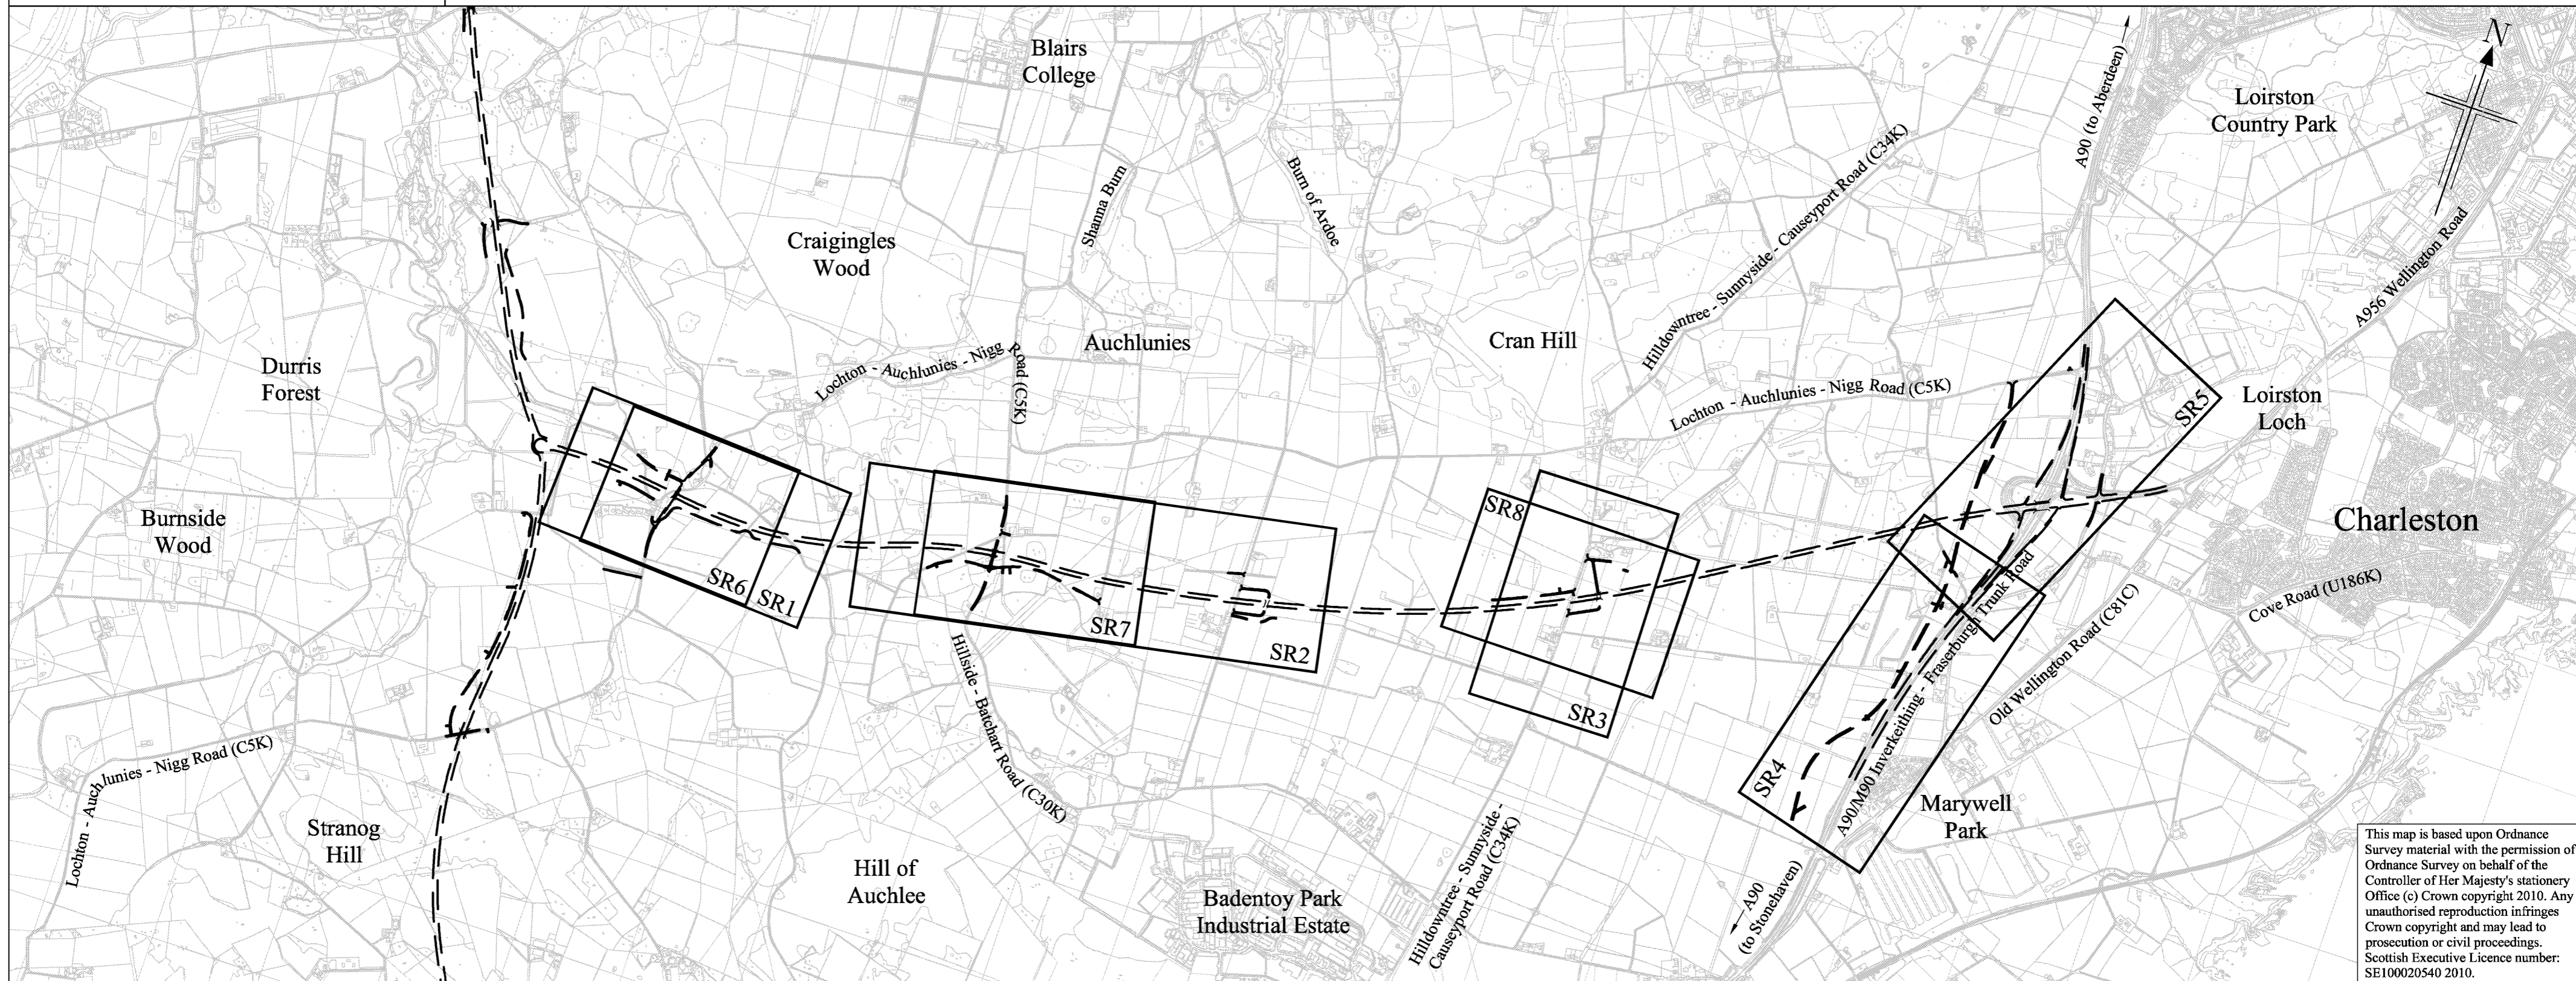

An agency of SCOTTISH EXECUTIVE

**LEGEND**

== == == == ASSOCIATED ABERDEEN WESTERN PERIPHERAL ROUTE ROAD PROPOSALS

This map is based upon Ordnance Survey material with the permission of Ordnance Survey on behalf of the Controller of Her Majesty's Stationery Office (c) Crown copyright 2010. Any unauthorised reproduction infringes Crown copyright and may lead to prosecution or civil proceedings. Scottish Executive Licence number: SE100020540 2010.

The A956 (Aberdeen Western Peripheral Route) Special Road (Side Roads) Order 2010

Key Plan Sheet 1 of 1