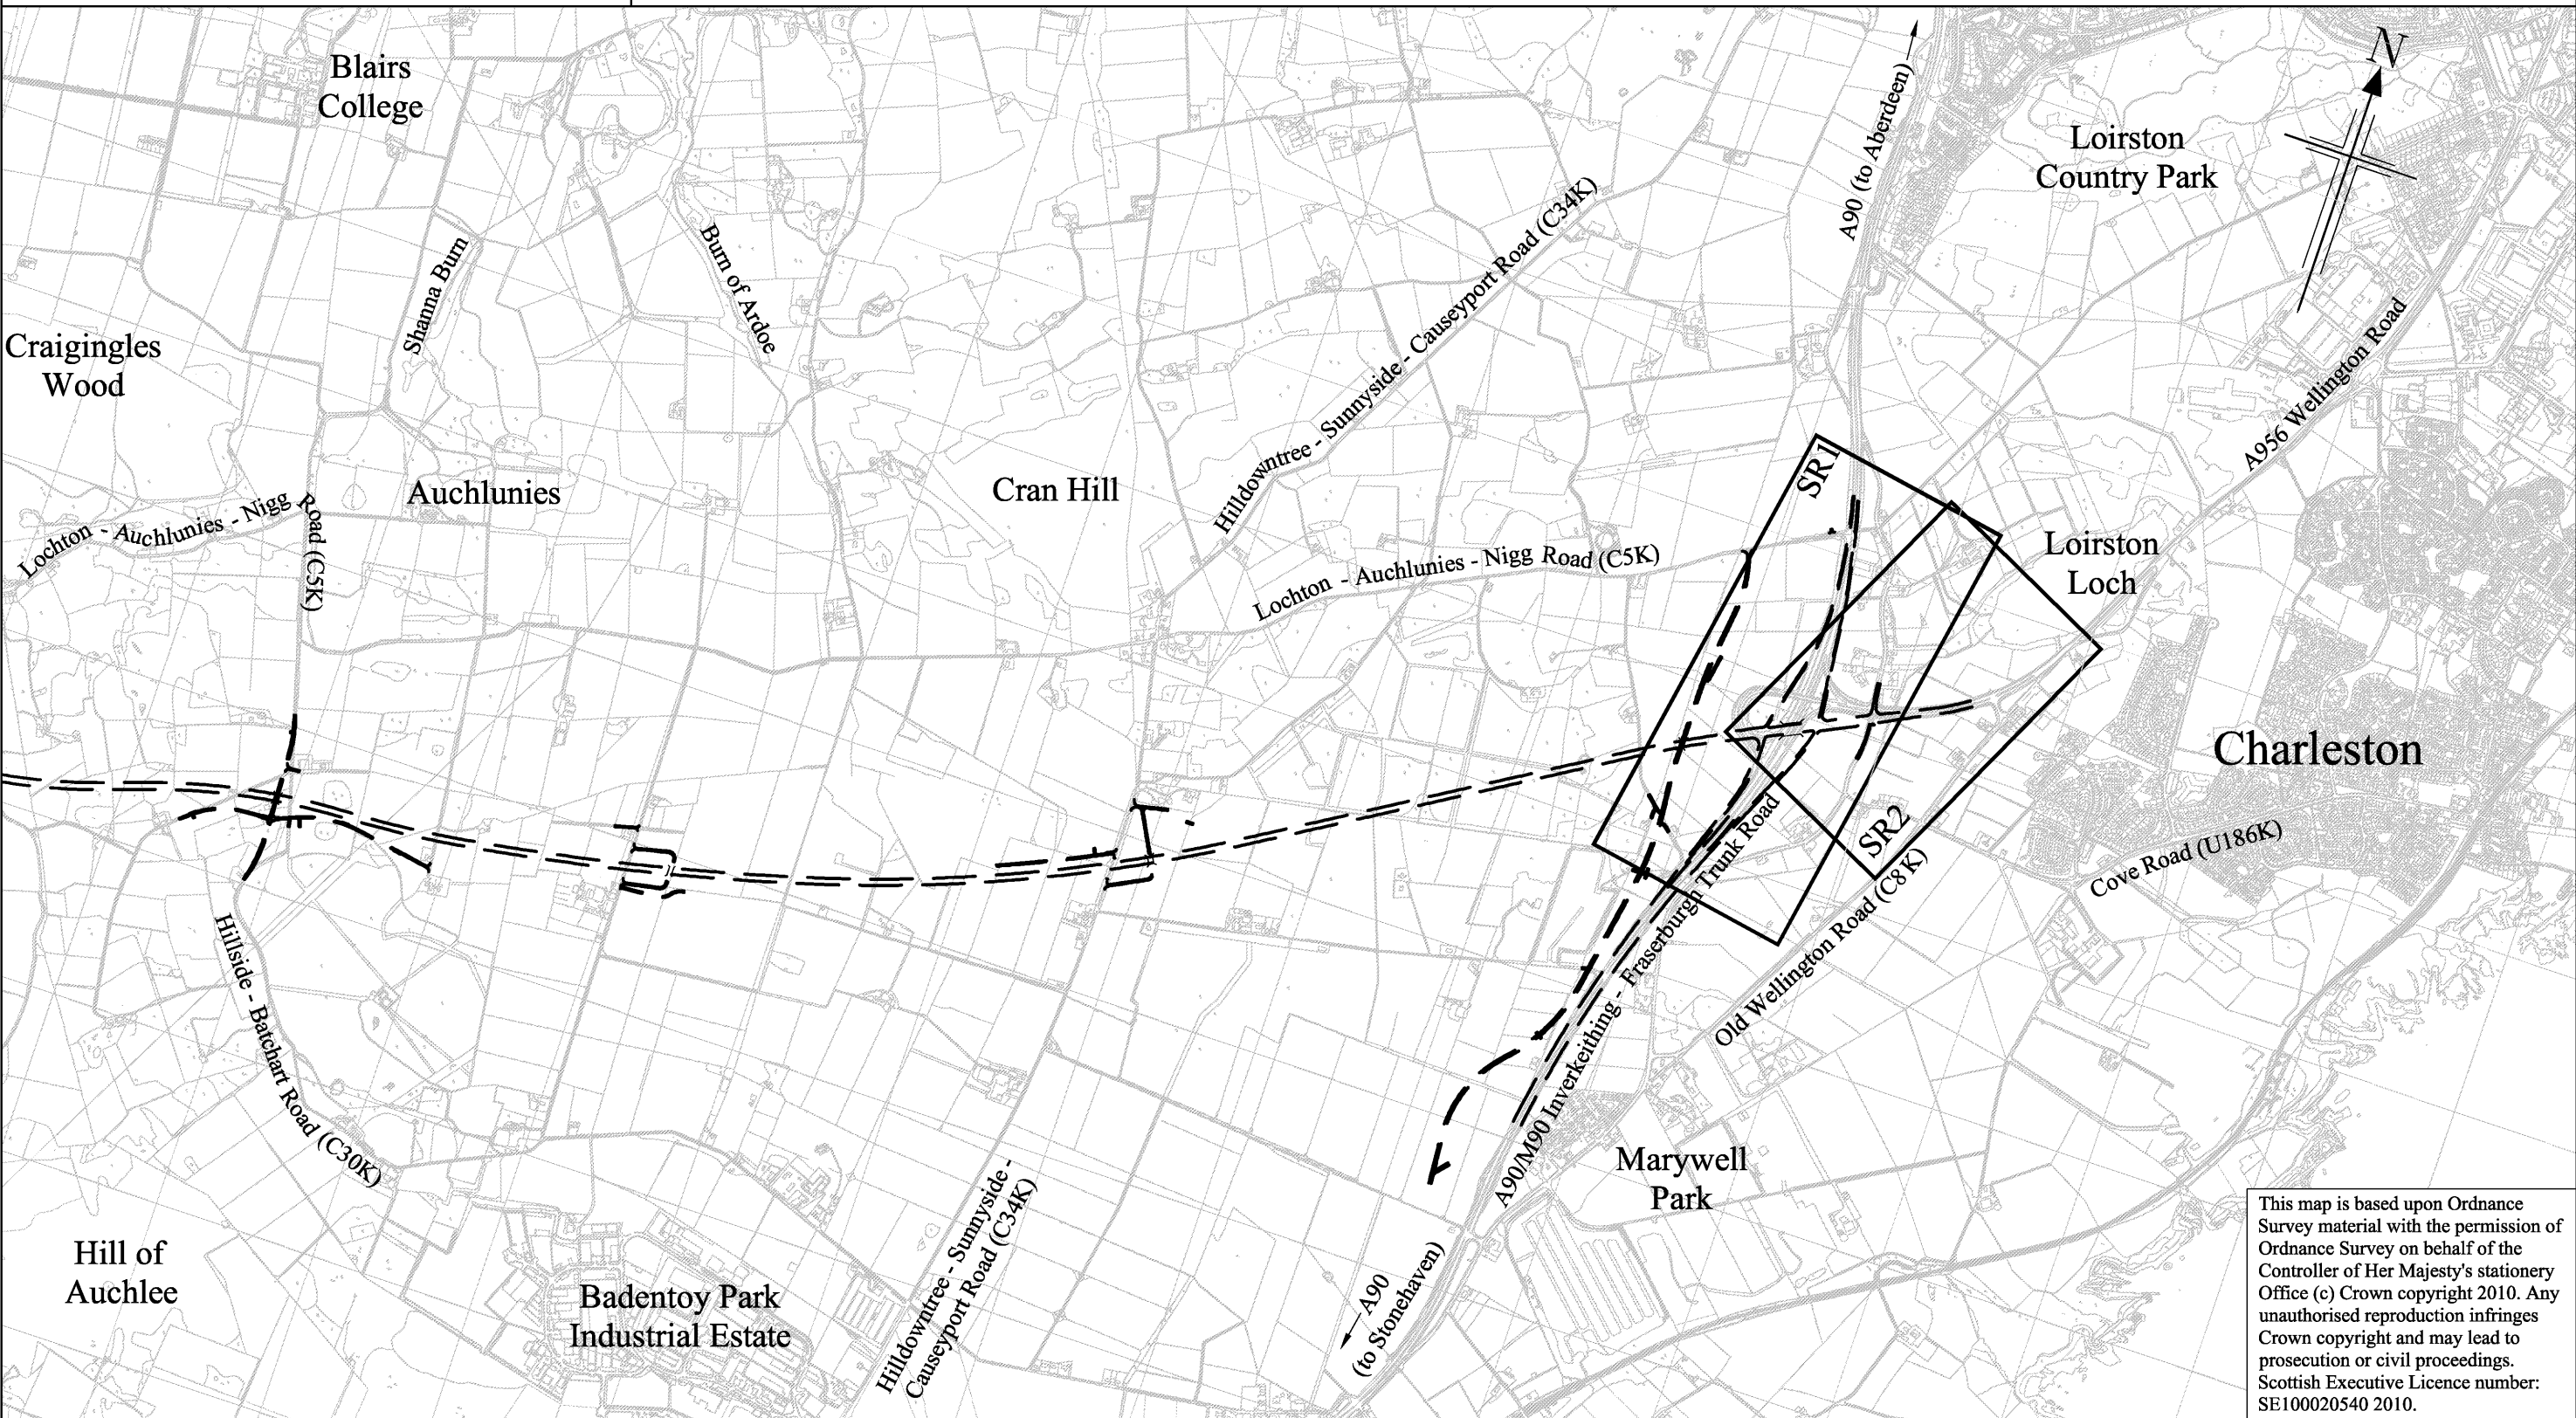

TRANSPORT SCOTLAND

An agency of SCOTTISH EXECUTIVE

LEGEND

== == == == ASSOCIATED ABERDEEN WESTERN PERIPHERAL ROUTE ROAD PROPOSALS

This map is based upon Ordnance Survey material with the permission of Ordnance Survey on behalf of the Controller of Her Majesty's Stationery Office (c) Crown copyright 2010. Any unauthorised reproduction infringes Crown copyright and may lead to prosecution or civil proceedings. Scottish Executive Licence number: SE100020540 2010.

The A956 (Aberdeen Western Peripheral Route) Trunk Road (Side Roads) Order 2010

Key Plan
Sheet 1 of 1