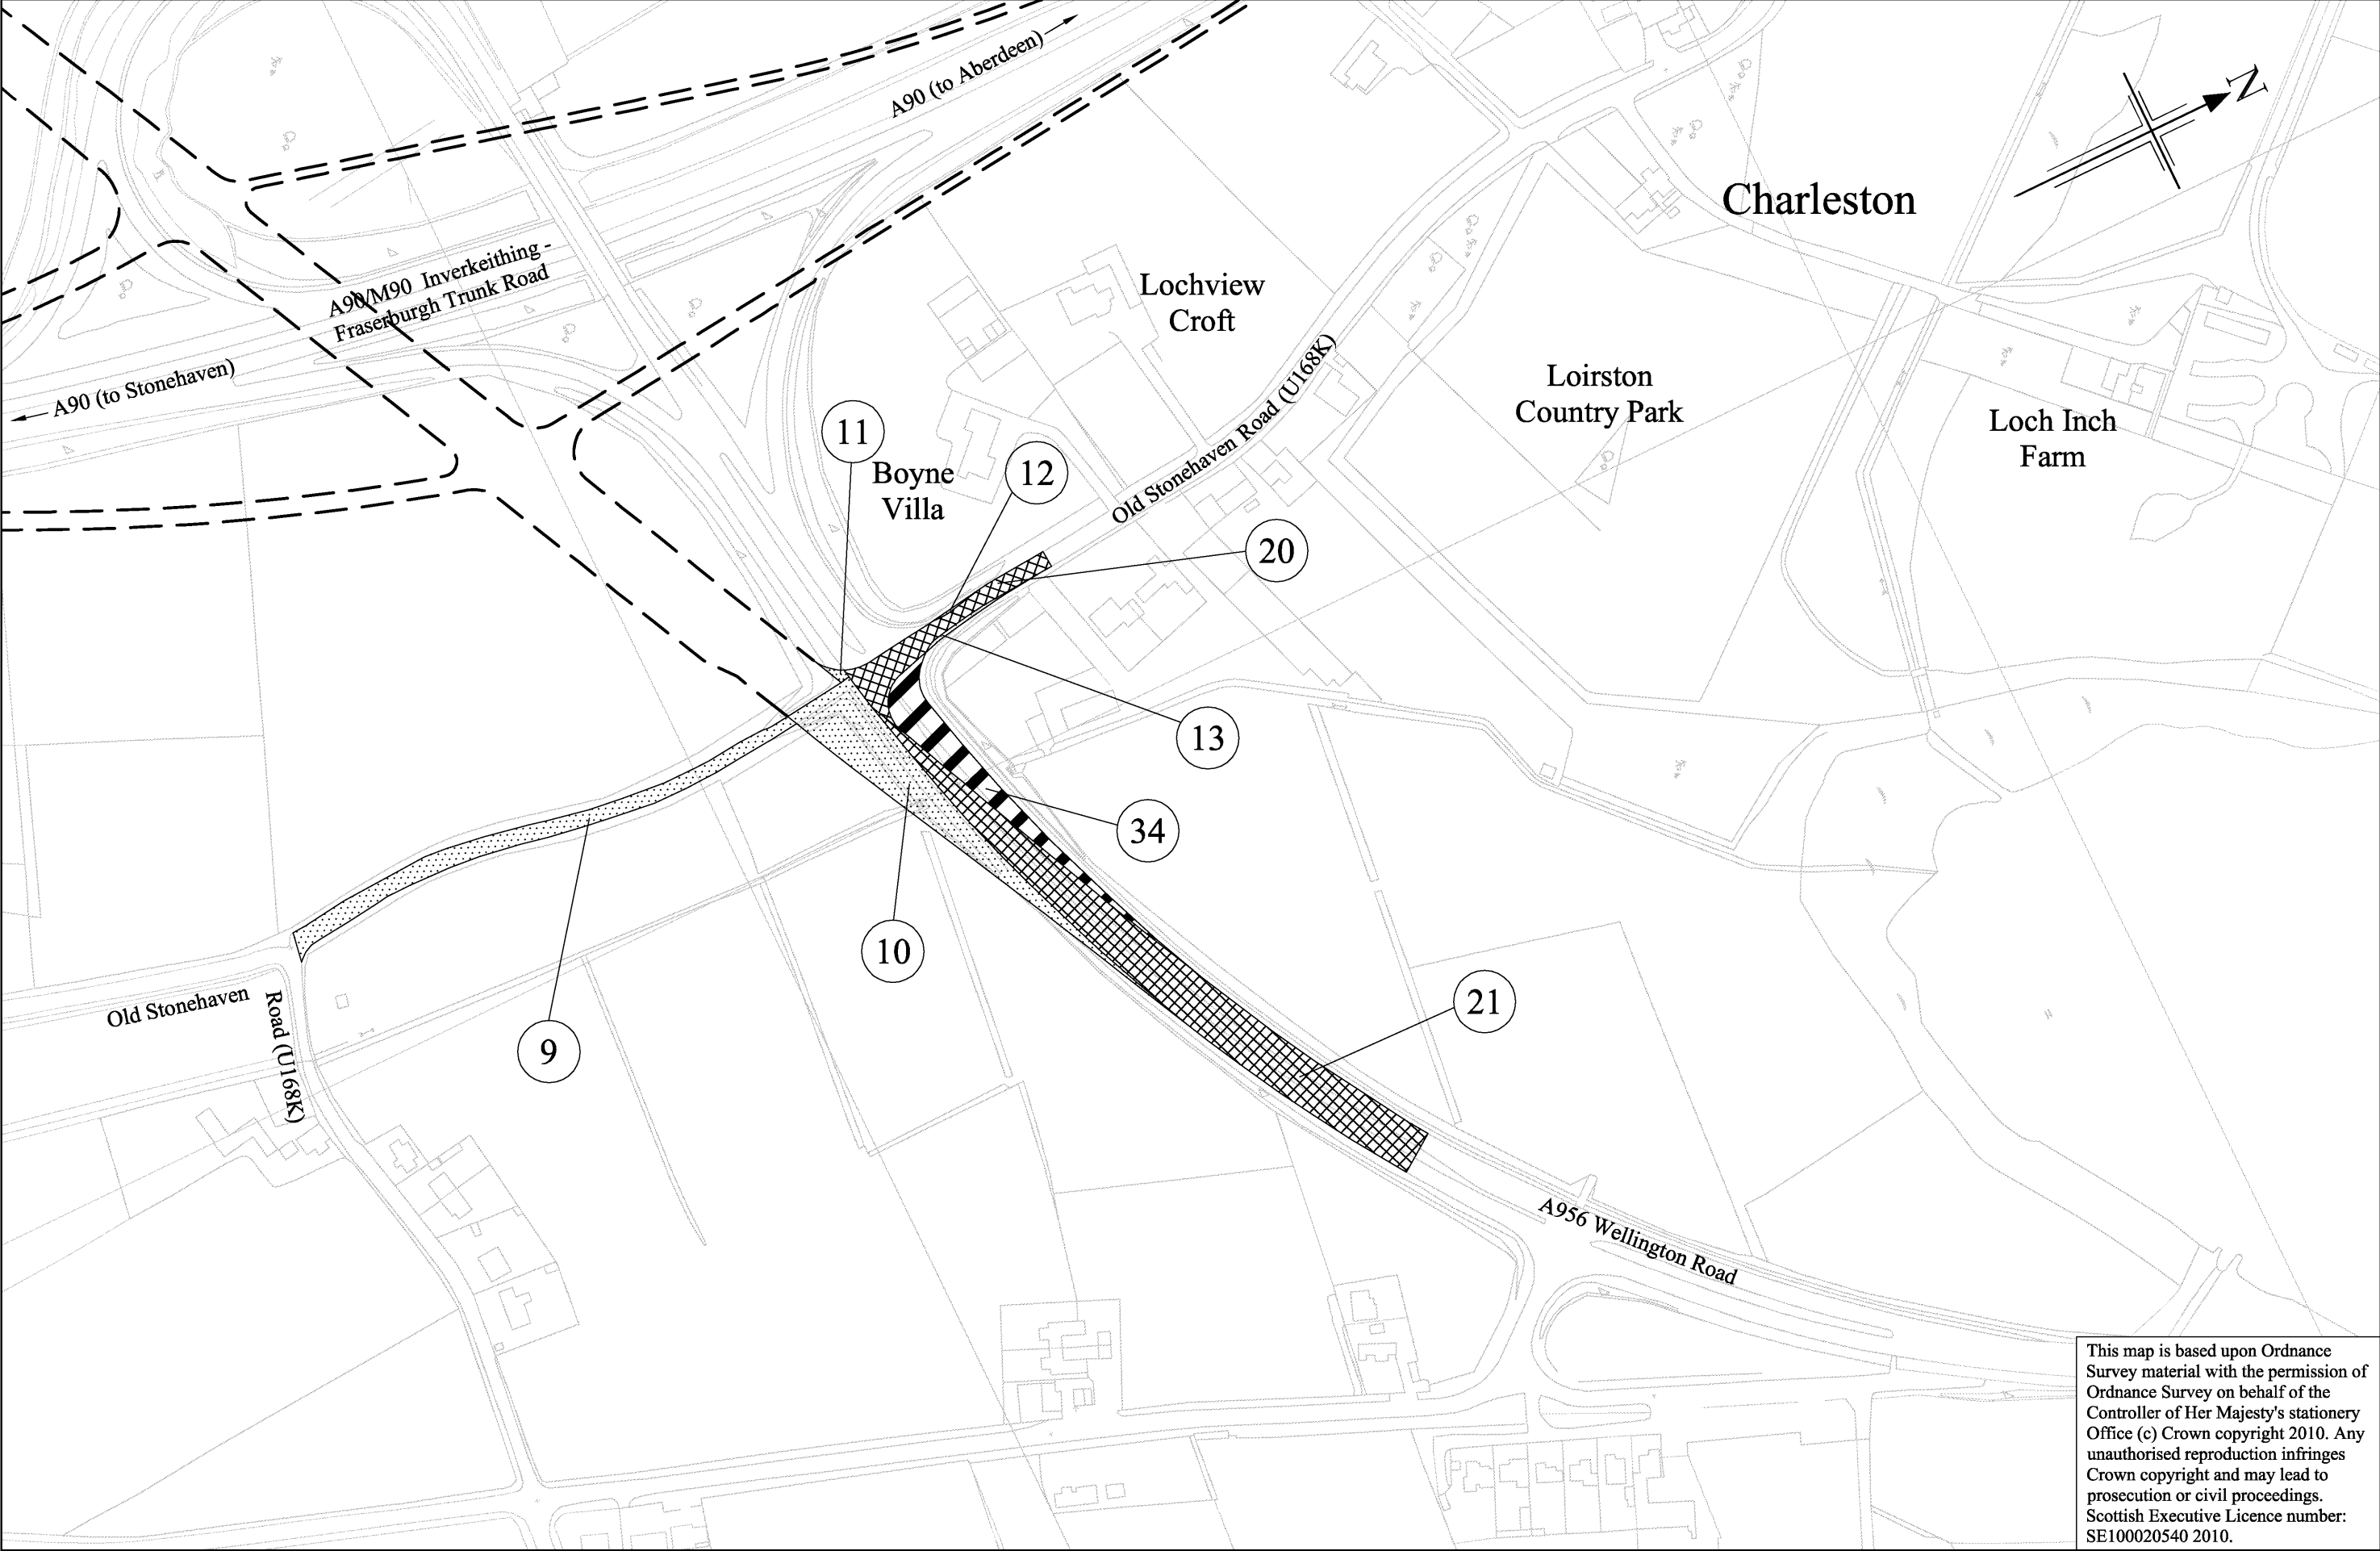

This map is based upon Ordnance Survey material with the permission of Ordnance Survey on behalf of the Controller of Her Majesty's Stationery Office (c) Crown copyright 2010. Any unauthorised reproduction infringes Crown copyright and may lead to prosecution or civil proceedings. Scottish Executive Licence number: SE100020540 2010.

The A956 (Aberdeen Western Peripheral Route) Trunk Road
(Side Roads) Order 2010

plan
SR1

This map is based upon Ordnance Survey material with the permission of Ordnance Survey on behalf of the Controller of Her Majesty's Stationery Office (c) Crown copyright 2010. Any unauthorised reproduction infringes Crown copyright and may lead to prosecution or civil proceedings. Scottish Executive Licence number: SE100020540 2010.

The A956 (Aberdeen Western Peripheral Route) Trunk Road (Side Roads) Order 2010

plan
SR2