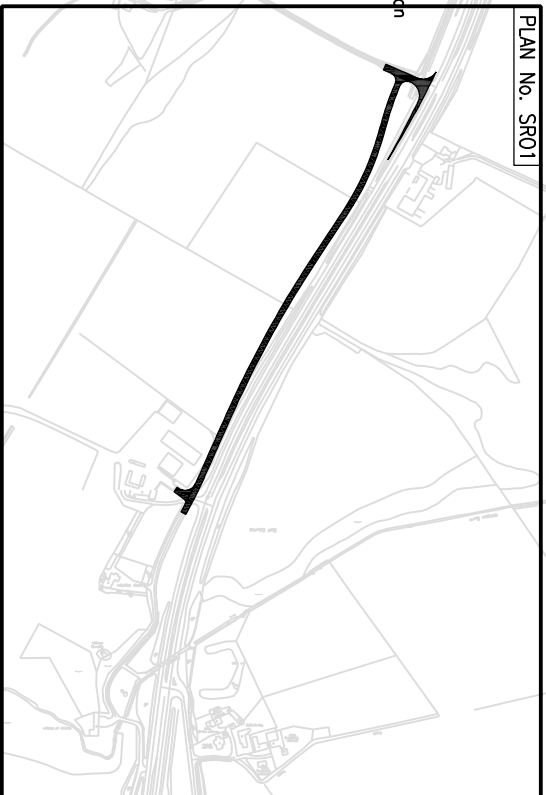

A90 to Aberdeen

PLAN No. SR01

Wester Hatton Cottages

Blackdog Rifle Range

Southolds

Eggle Road

Old Road

BALMEDIE

Keir Farm

A90 to Forresburgh

B977 Dyce Road

Reproduced by permission of Ordnance Survey on behalf of
HMSO.
© Crown copyright and database right 2011. All rights reserved. Ordnance Survey Licence number 100020540

Scale :- 1:10,000

TRANSPORT
SCOTLAND

The M9/A90/M90 Trunk Road (Easter Hatton Link) (Stopping Up of Accesses) Order 2012

Key Plan