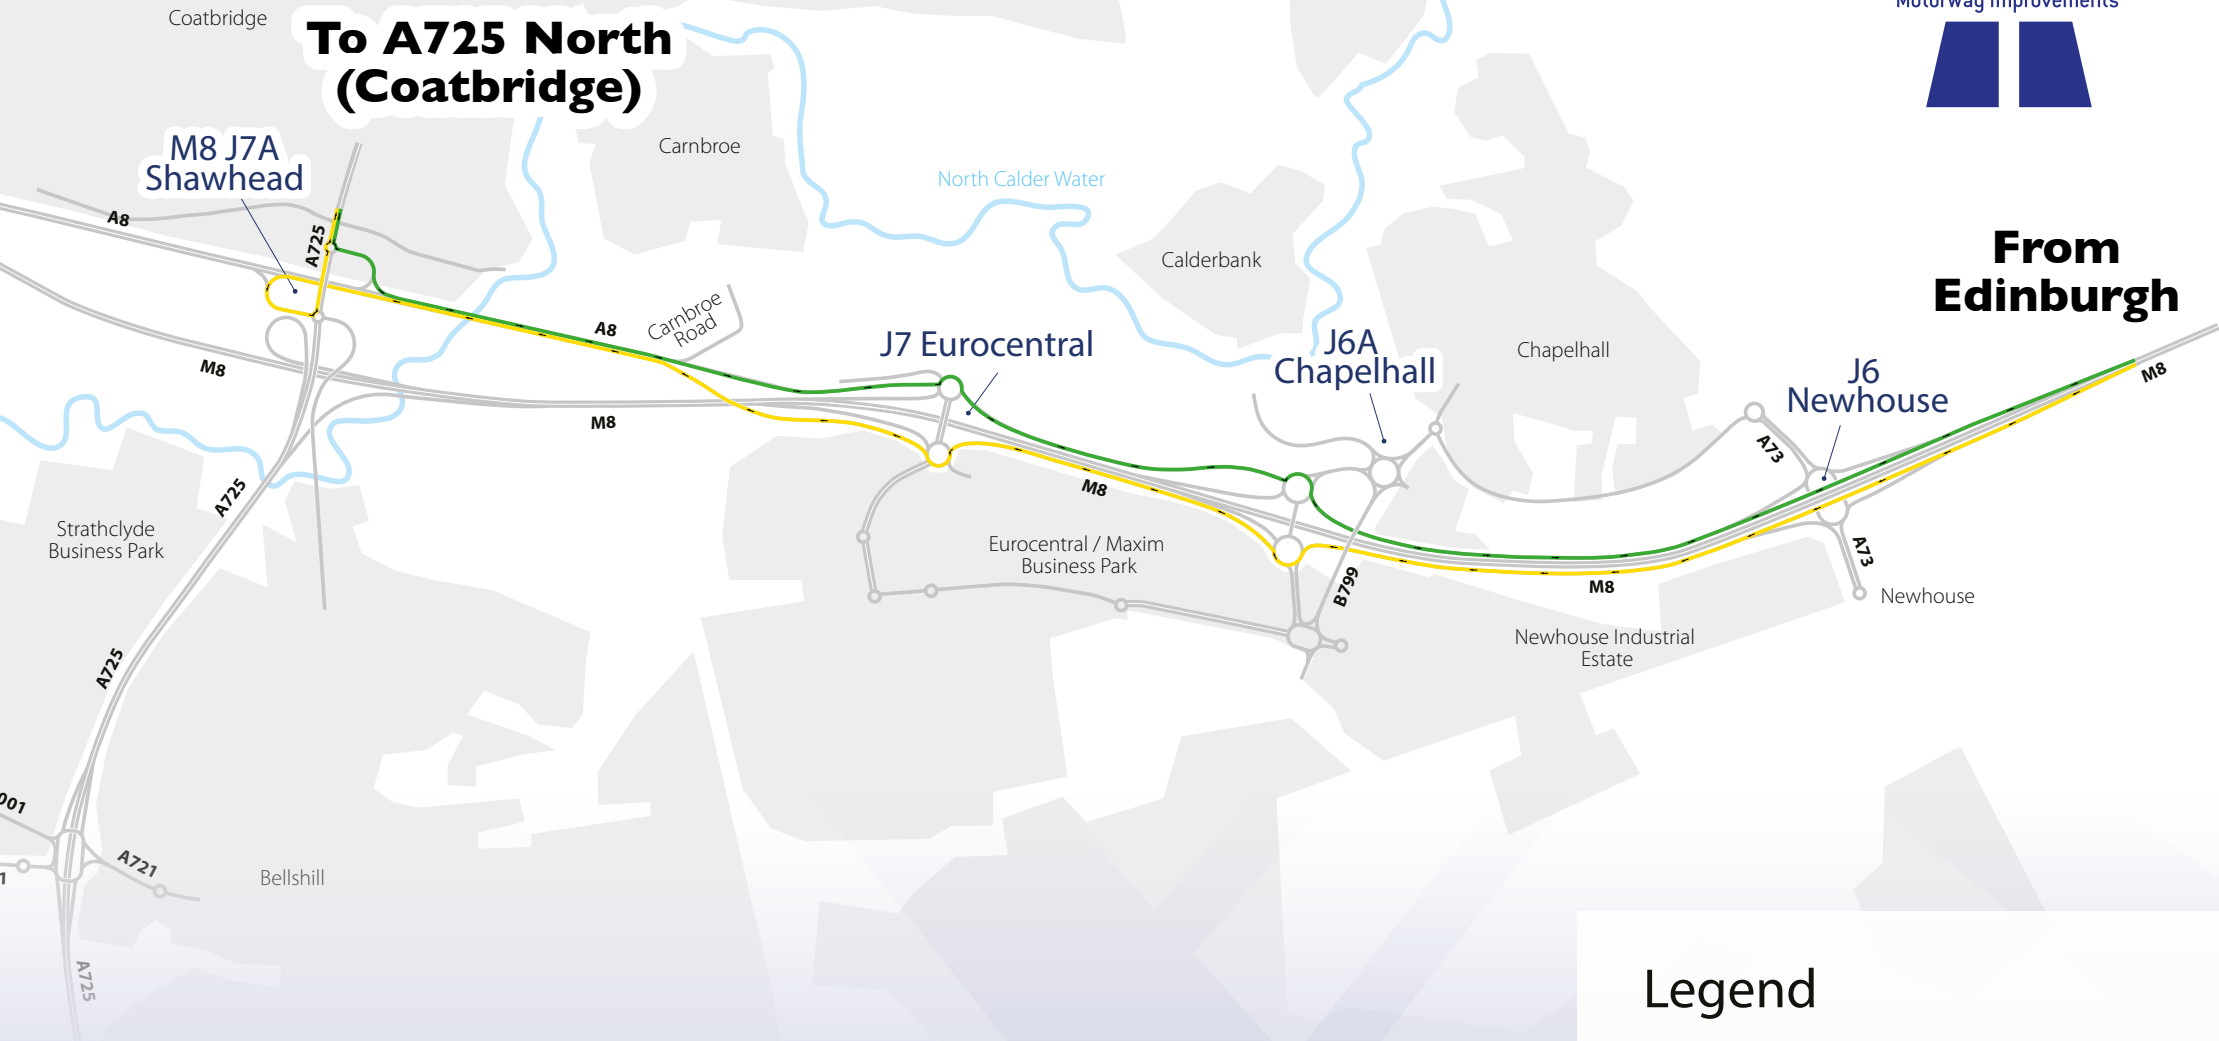

# Edinburgh (M8) to A725 South (Bellshill)

**From  
Edinburgh**

**To A725 South  
(Bellshill)**

## Legend

-  Road network
-  Outward journey
-  Return journey

# Edinburgh (M8) to A725 North (Coatbridge)

**From  
Edinburgh**

**To A725 North  
(Coatbridge)**

# Edinburgh (M8) to Bargeddie-Showcase Junction

**To Bargeddie-  
Showcase Junction**

**From  
Edinburgh**