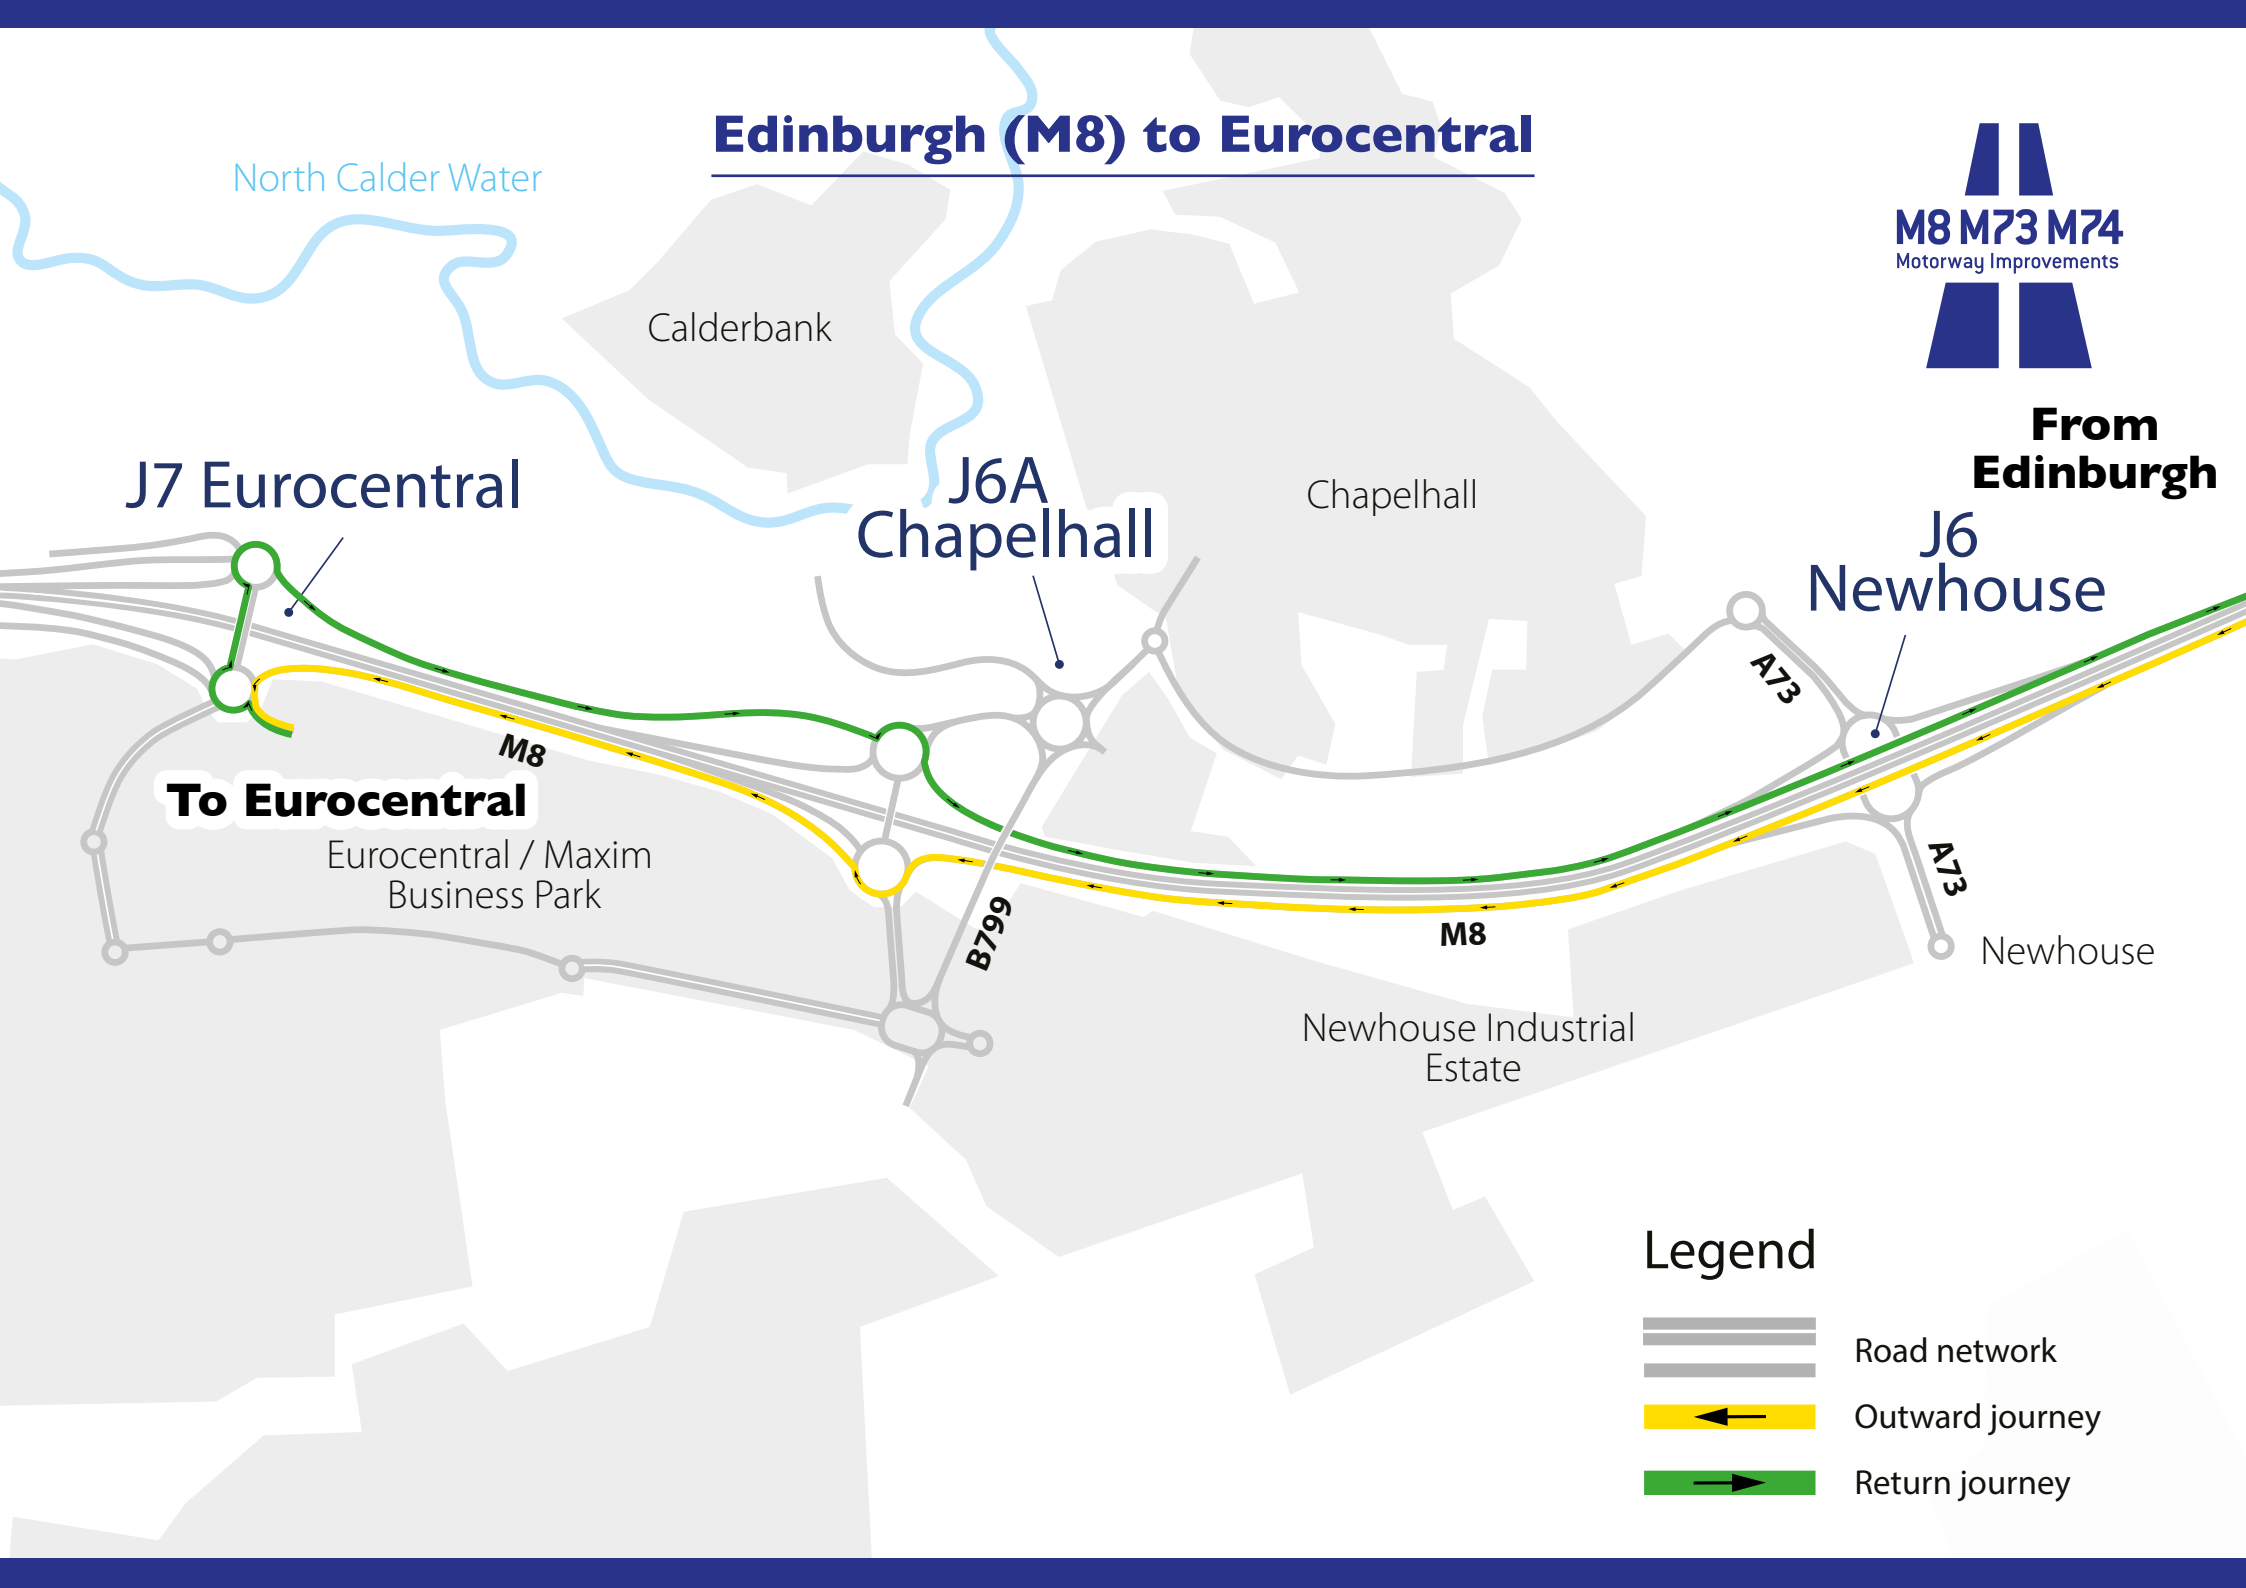

**From
Edinburgh**