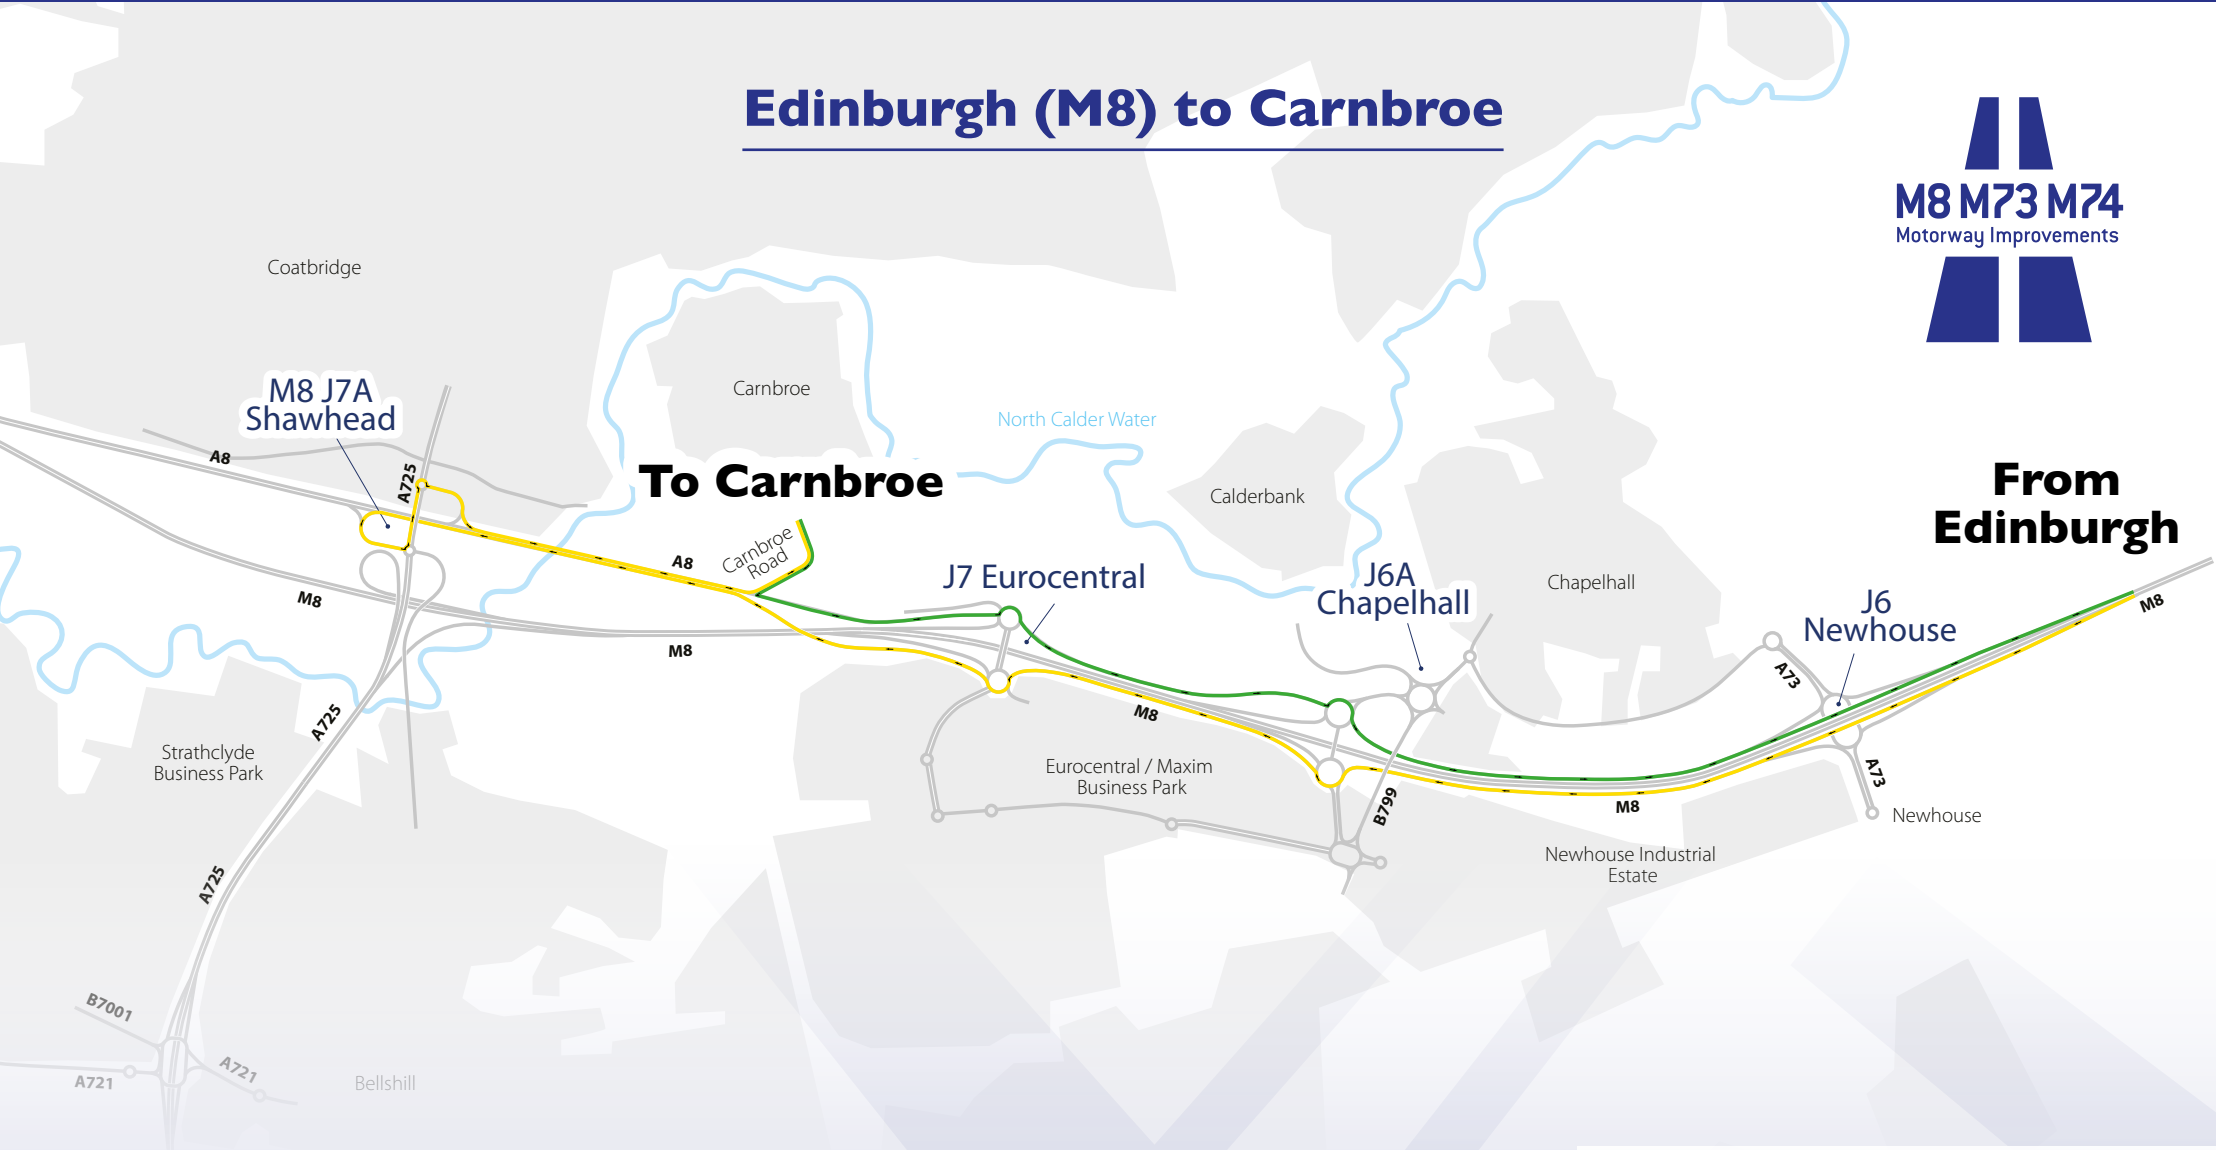

## Legend

- Road network
- Outward journey
- Return journey

# Edinburgh (M8) to Carnbroe

# Edinburgh (M8) to M73 South

To M73 South

From Edinburgh