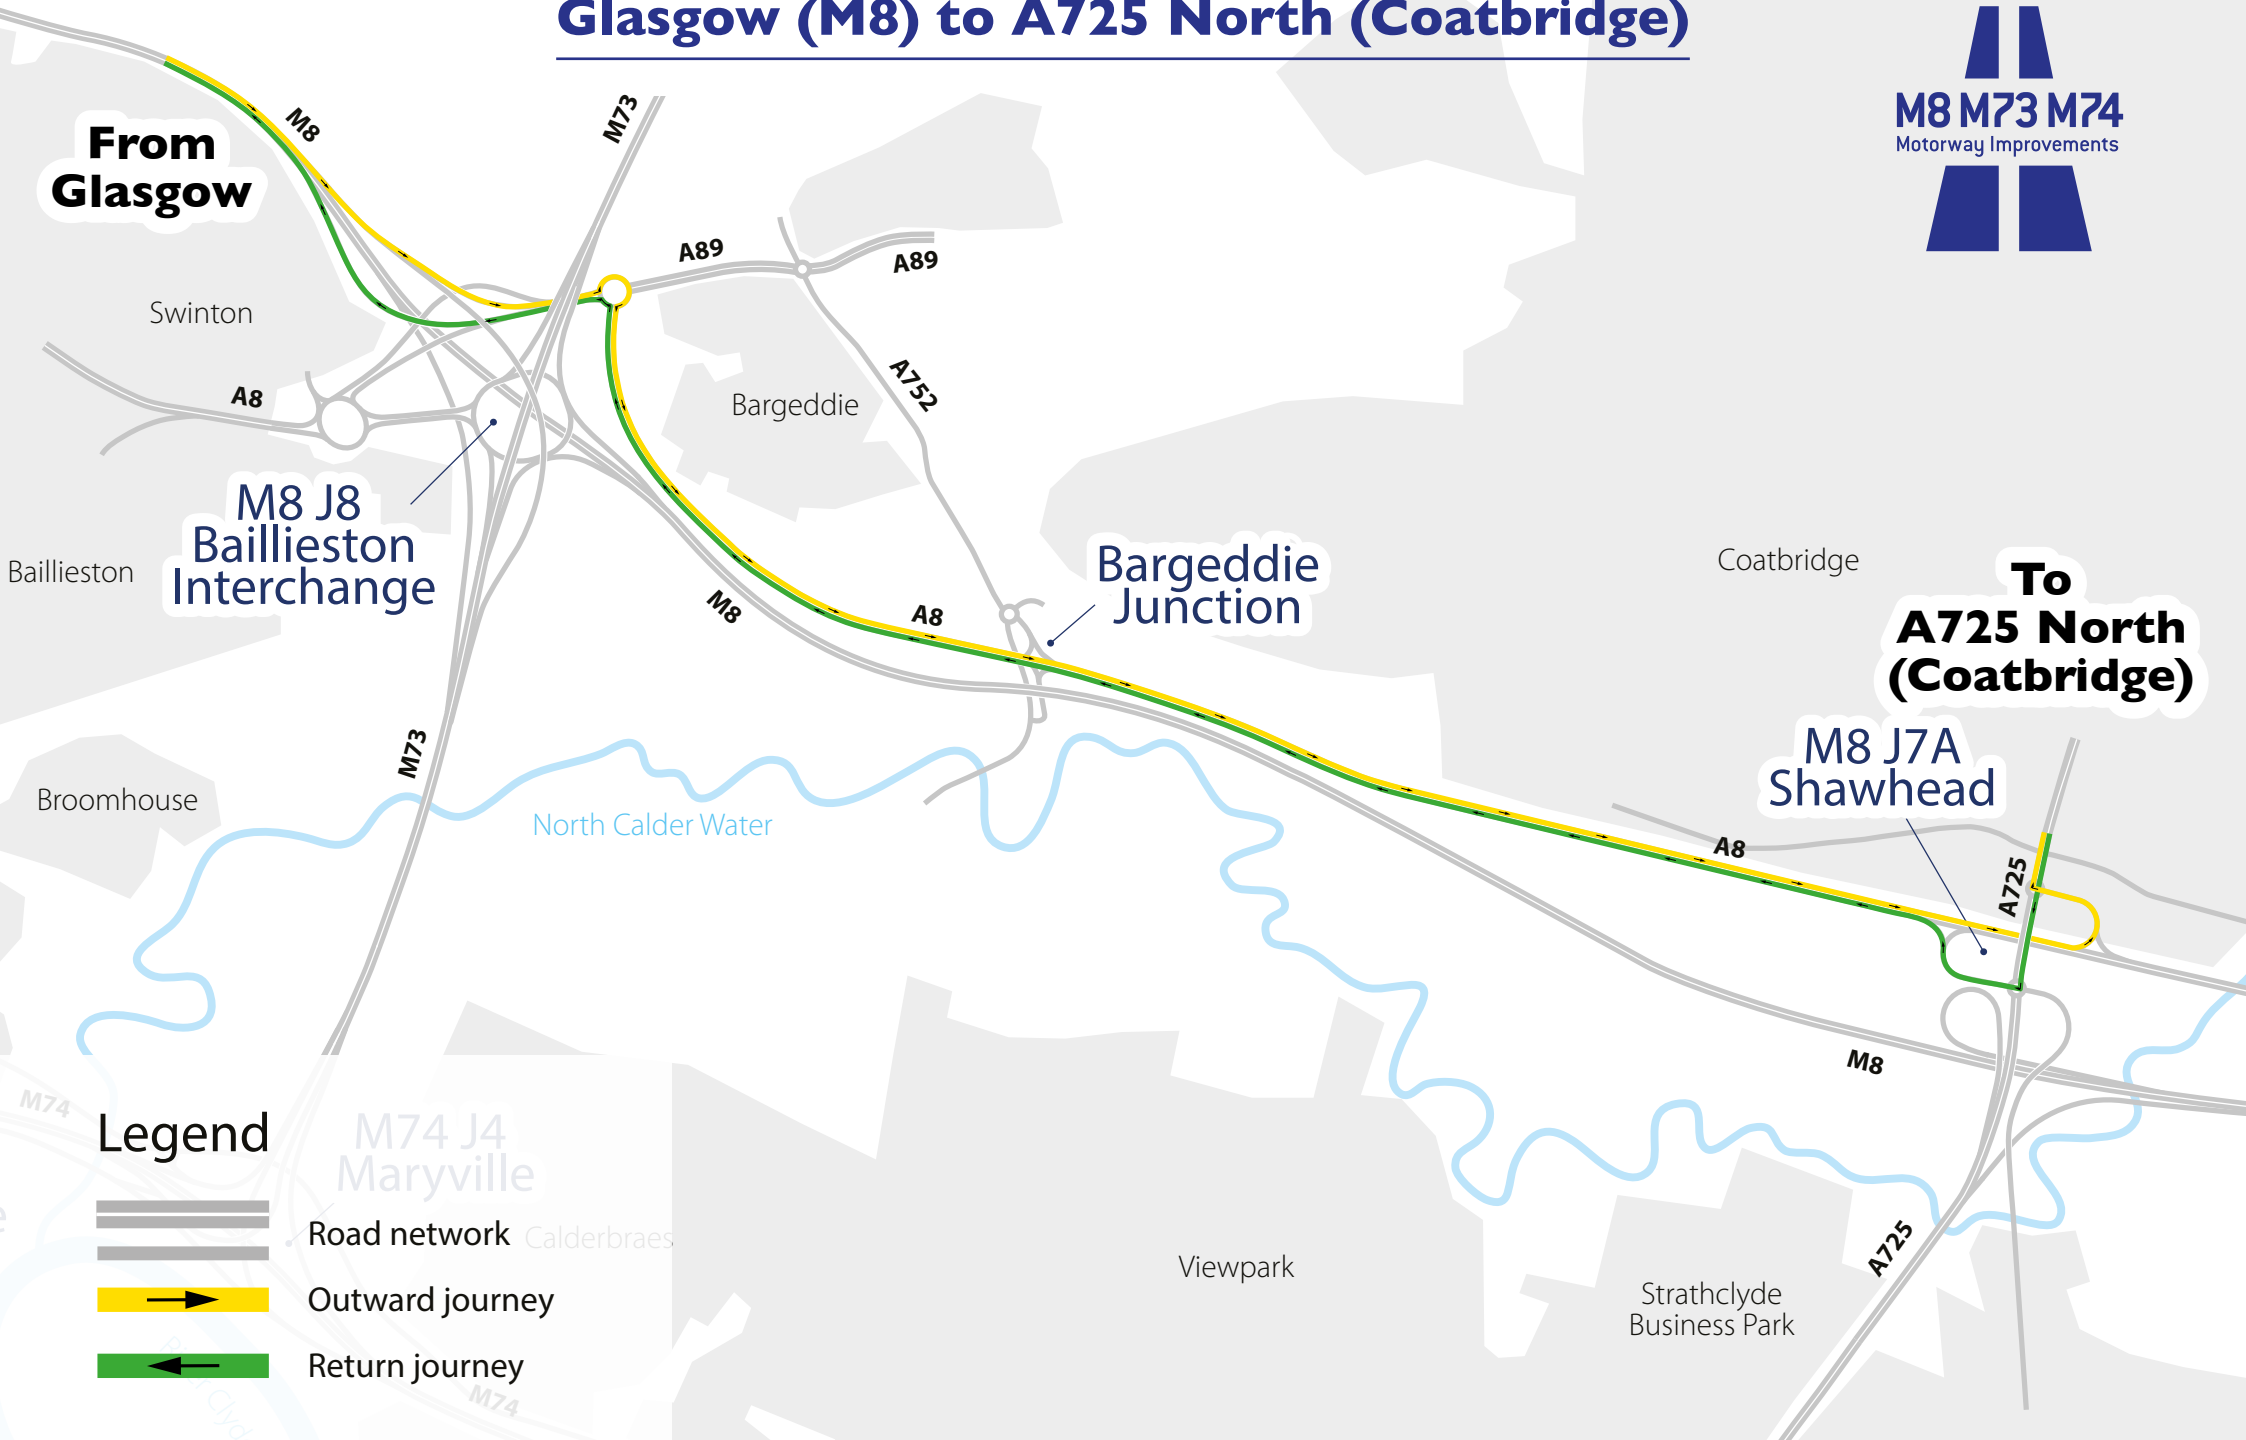

Glasgow (M8) to A725 South (Bellshill)

Glasgow (M8) to A725 North (Coatbridge)

From Glasgow

To A725 North (Coatbridge)

M8 J8 Baillieston Interchange

Bargeddie Junction

M8 J7A Shawhead

Legend

-  Road network
-  Outward journey
-  Return journey

Glasgow (M8) to A89 Westbound (Coatbridge)

From Glasgow

To A89 Westbound (Coatbridge)

Swinton

Bargeddie

M8 J8 Baillieston Interchange

Bargeddie Junction

North Calder Water

Legend

- Road network
- Outward journey
- Return journey

Glasgow (M8) to Bargeddie/Showcase Junction

Legend

- Road network
- Outward journey
- Return journey

Glasgow (M8) to Carnbroe

Legend

Glasgow (M8) to M73 South

Legend

-  Road network
-  Outward journey
-  Return journey

Glasgow (M8) to Newhouse

Legend

-  Road network
-  Outward journey
-  Return journey

Glasgow (M8) to Edinburgh

Legend