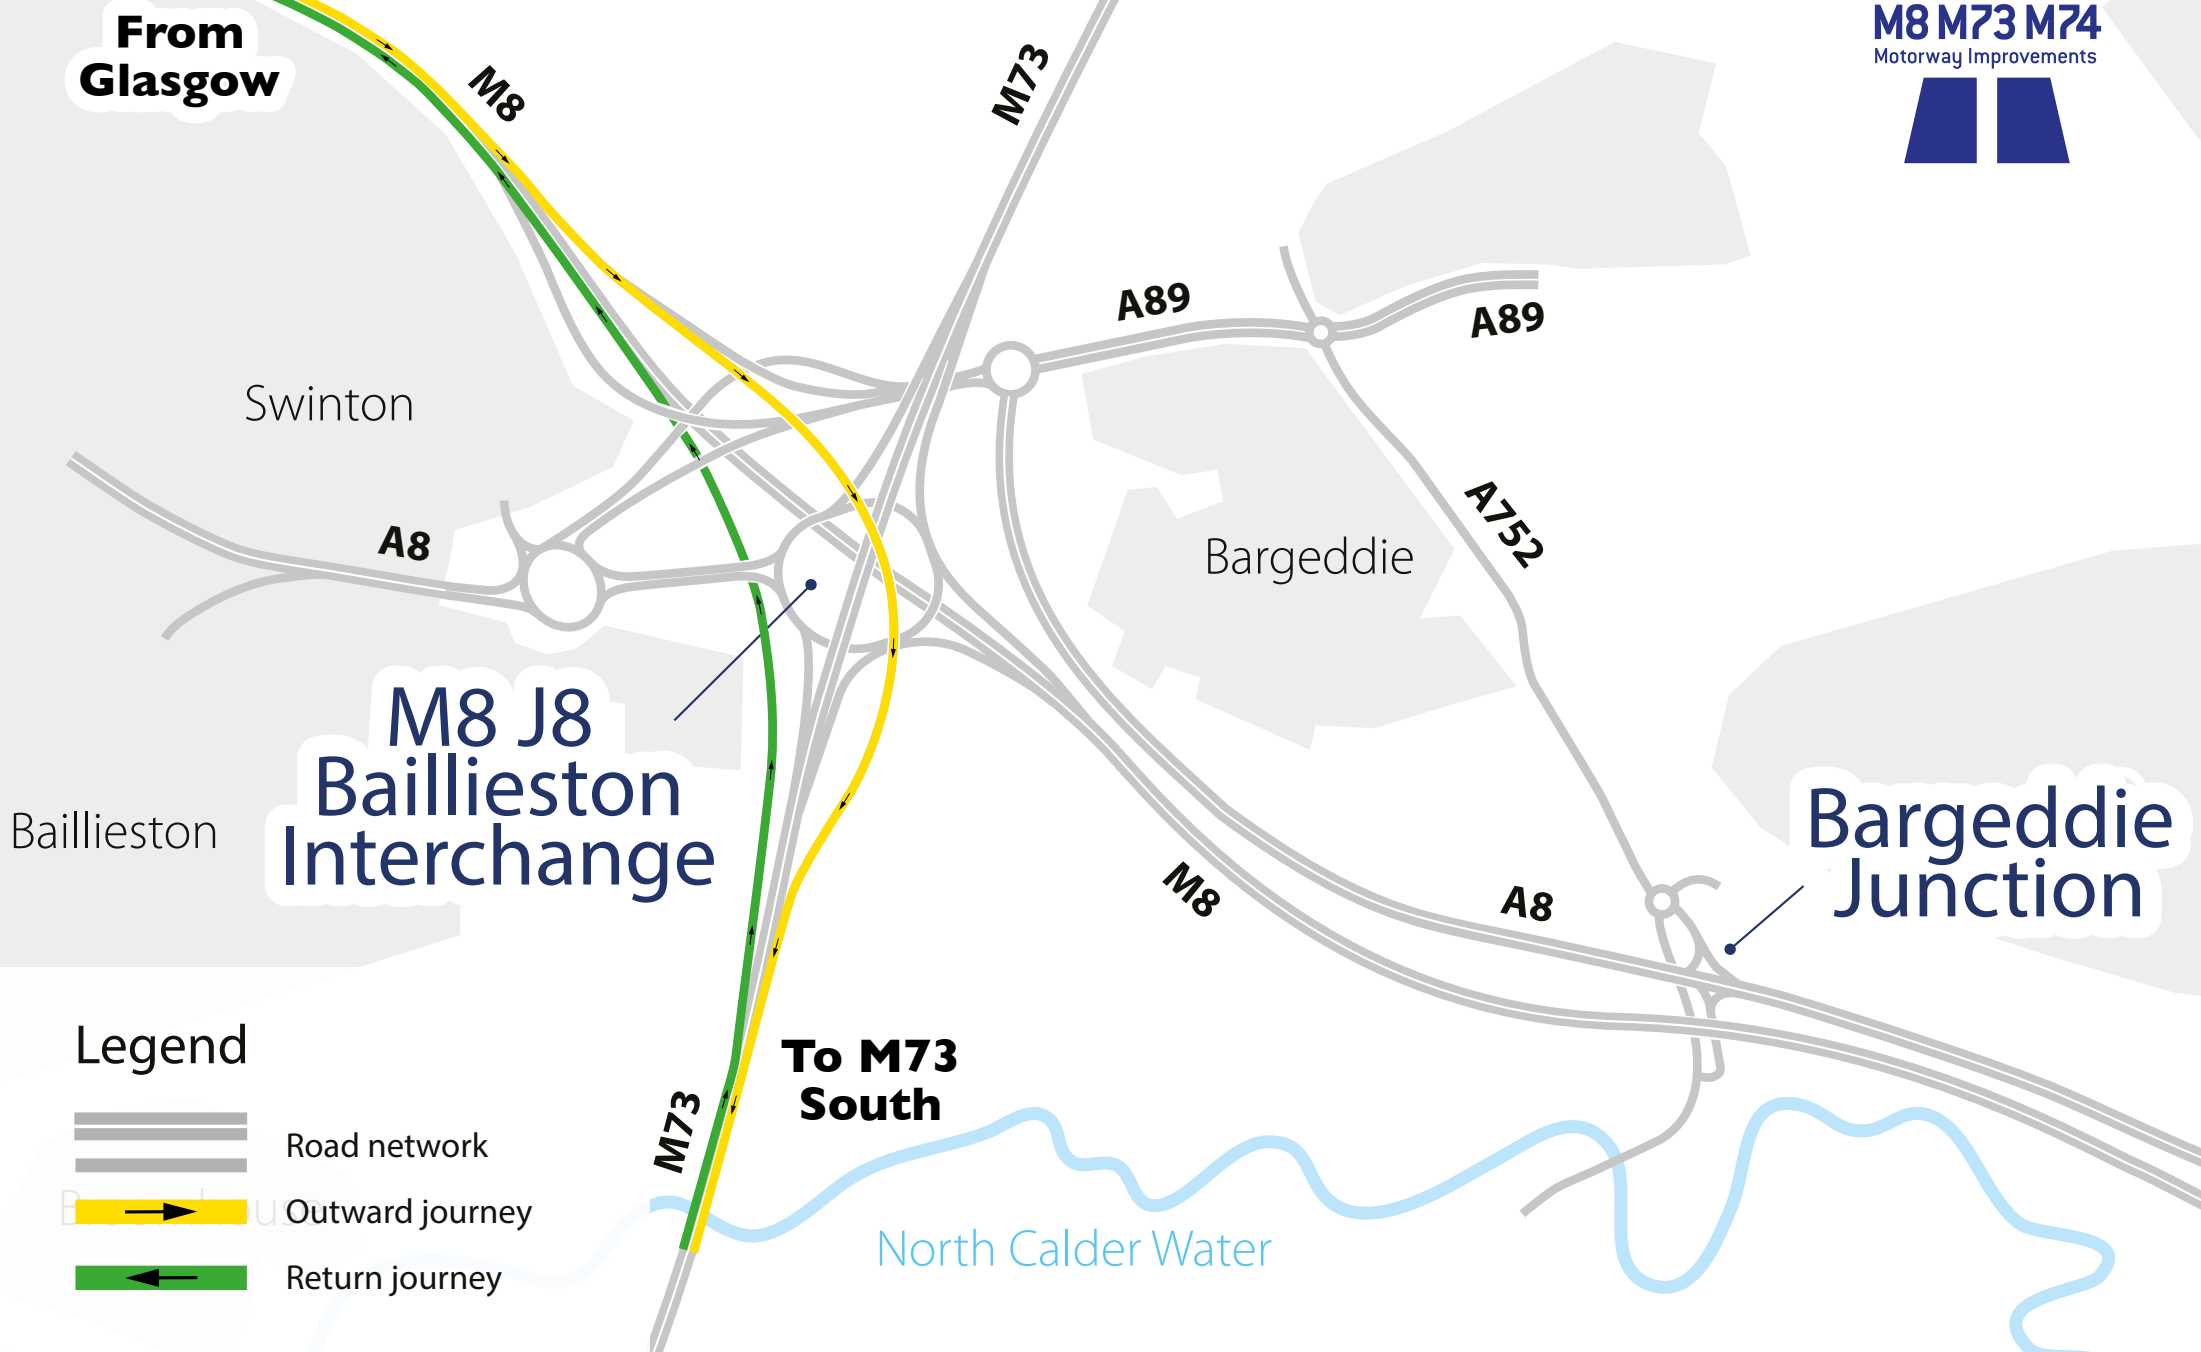

-  Road network
-  Outward journey
-  Return journey

Glasgow (M8) to A89 Westbound (Coatbridge)

From Glasgow

To A89 Westbound (Coatbridge)

Swinton

Bargeddie

M8 J8 Baillieston Interchange

Bargeddie Junction

North Calder Water

Legend

- Road network
- Outward journey
- Return journey

Glasgow (M8) to Bargeddie/Showcase Junction

Legend

- Road network
- Outward journey
- Return journey

Glasgow (M8) to Carnbroe

Legend

-  Road network
-  Outward journey
-  Return journey

Glasgow (M8) to Eurocentral

Legend

-  Road network
-  Outward journey
-  Return journey

To Eurocentral

Glasgow (M8) to Chapelhall

Legend

-  Road network
-  Outward journey
-  Return journey

Glasgow (M8) to M73 South

Legend

-  Road network
-  Outward journey
-  Return journey

Glasgow (M8) to Newhouse

Legend

-  Road network
-  Outward journey
-  Return journey

Glasgow (M8) to Edinburgh

Legend