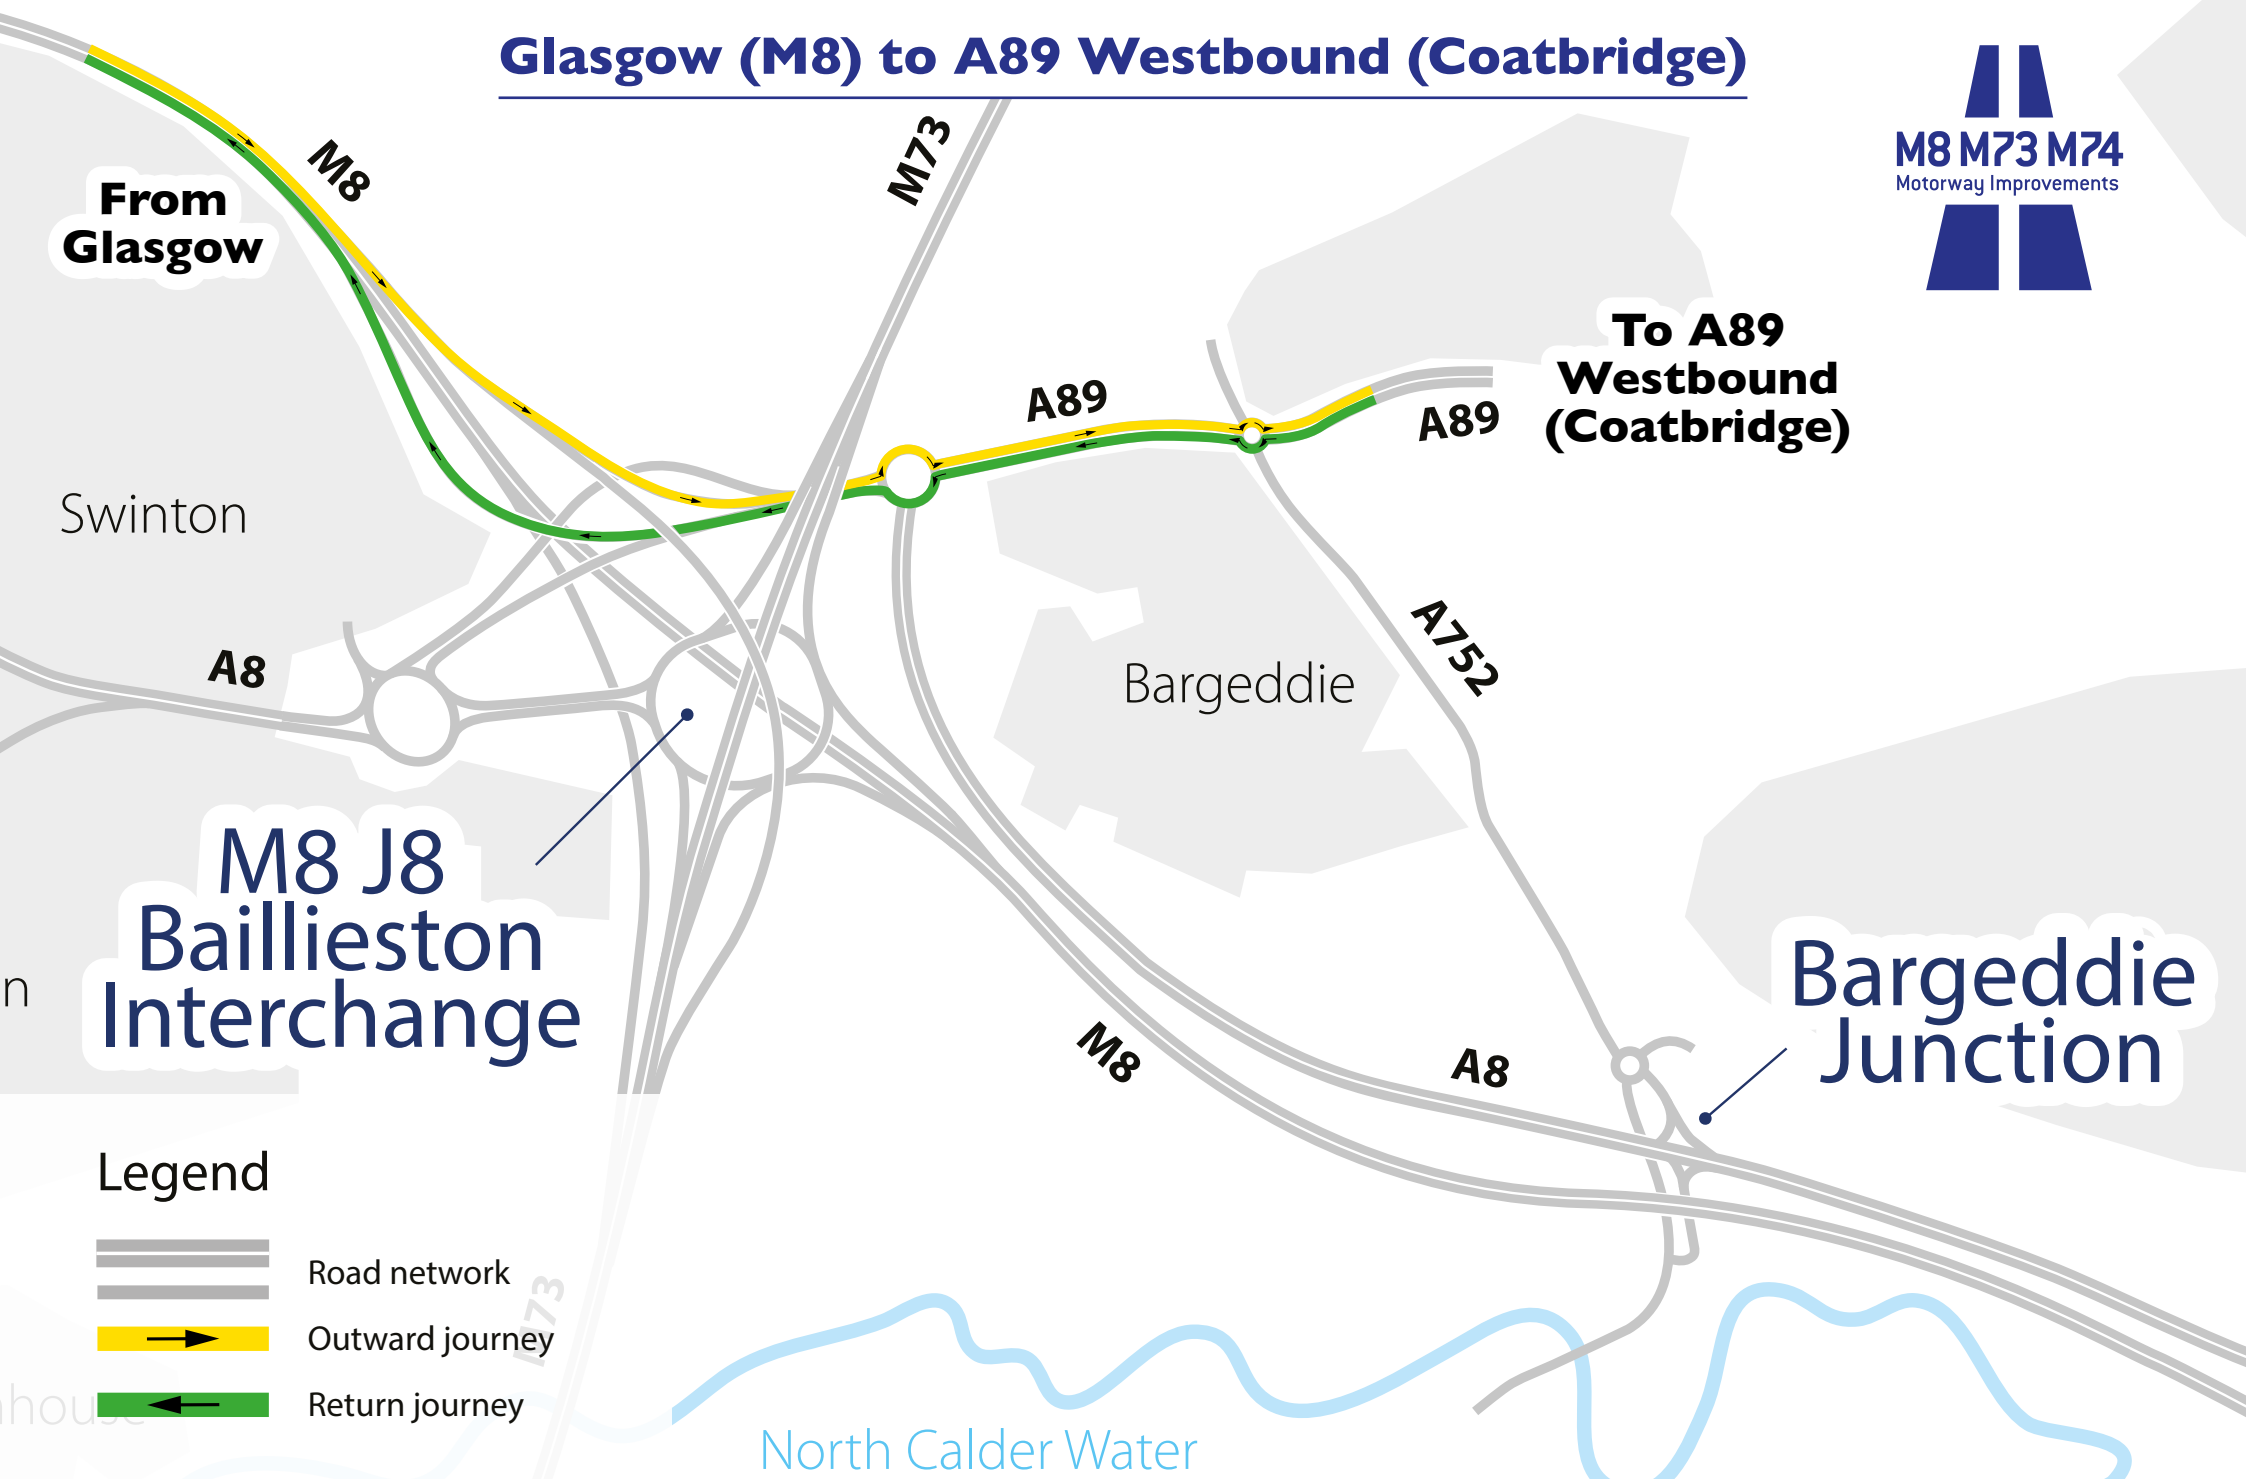

Glasgow (M8) to A725 South (Bellshill)

Glasgow (M8) to A725 North (Coatbridge)

From Glasgow

To A725 North (Coatbridge)

M8 J8 Baillieston Interchange

Bargeddie Junction

M8 J7A Shawhead

Legend

-  Road network
-  Outward journey
-  Return journey

Glasgow (M8) to A89 Westbound (Coatbridge)

From Glasgow

To A89 Westbound (Coatbridge)

Swinton

Bargeddie

M8 J8 Baillieston Interchange

Bargeddie Junction

North Calder Water

Legend

- Road network
- Outward journey
- Return journey

Glasgow (M8) to Bargeddie/Showcase Junction

Legend

- Road network
- Outward journey
- Return journey

Glasgow (M8) to Carnbroe

Legend

Glasgow (M8) to M73 South

Legend

-  Road network
-  Outward journey
-  Return journey

Glasgow (M8) to Newhouse

Legend

-  Road network
-  Outward journey
-  Return journey

Glasgow (M8) to Edinburgh

Legend