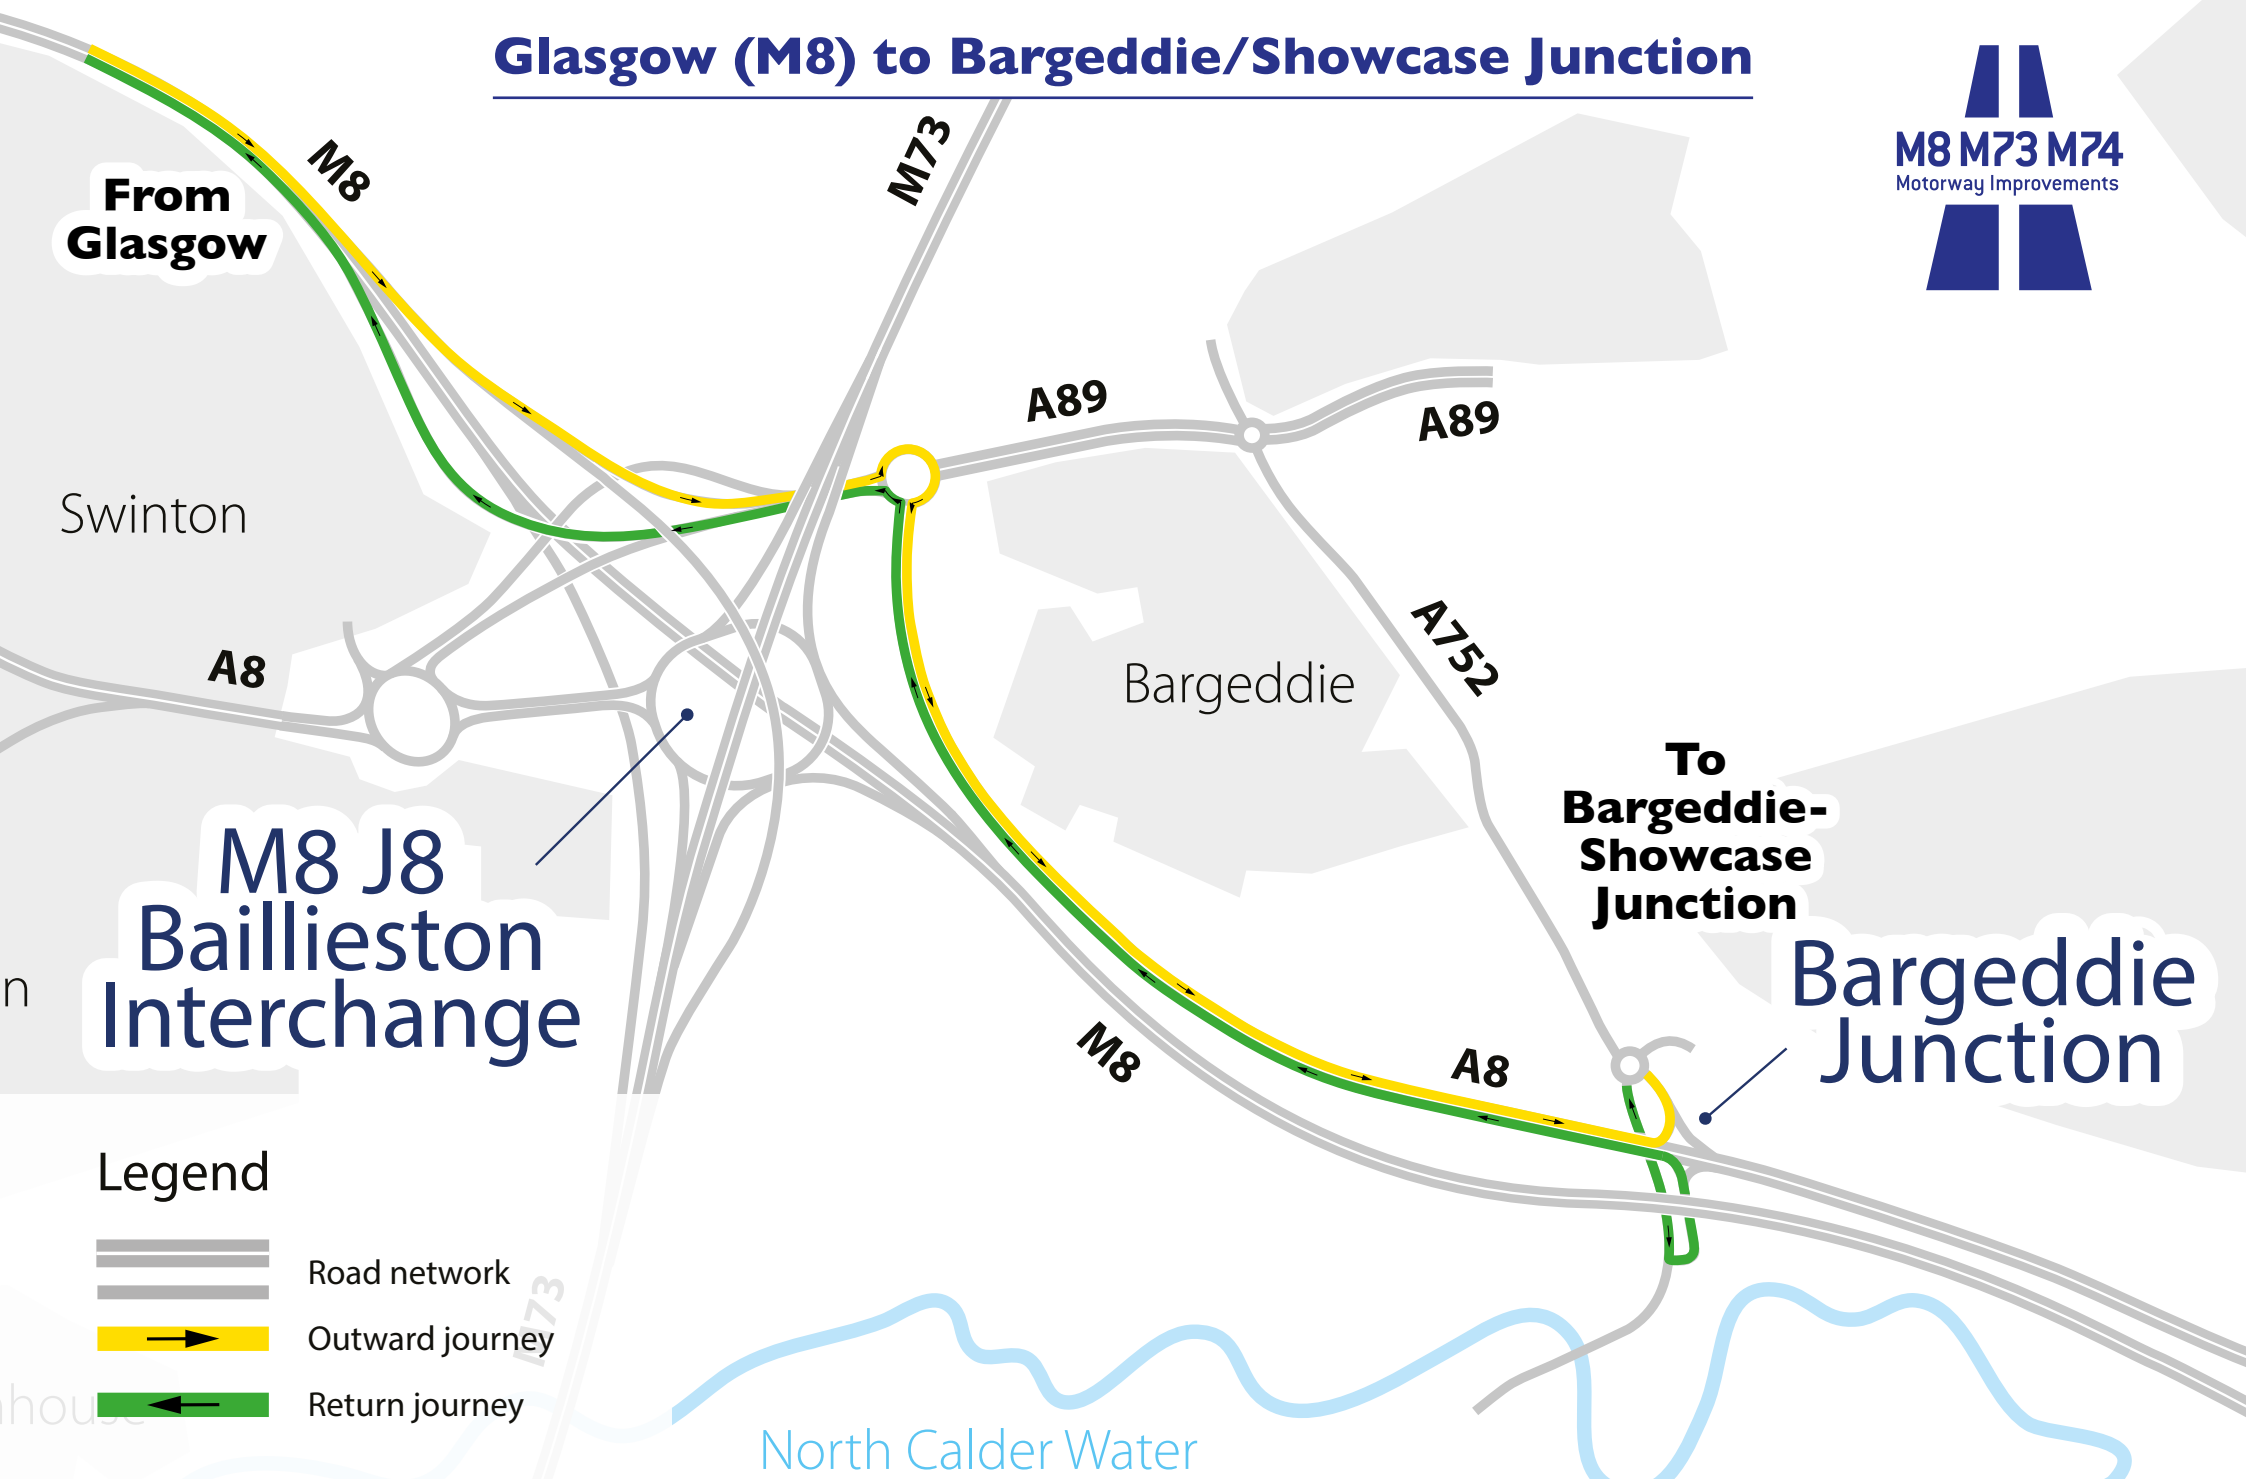

Glasgow (M8) to A725 South (Bellshill)

Glasgow (M8) to A725 North (Coatbridge)

From Glasgow

To A725 North (Coatbridge)

M8 J8 Baillieston Interchange

Bargeddie Junction

M8 J7A Shawhead

Legend

-  Road network
-  Outward journey
-  Return journey

Glasgow (M8) to A89 Westbound (Coatbridge)

From Glasgow

To A89 Westbound (Coatbridge)

Swinton

Bargeddie

M8 J8 Baillieston Interchange

Bargeddie Junction

North Calder Water

Legend

- Road network
- Outward journey
- Return journey

Glasgow (M8) to Bargeddie/Showcase Junction

Legend

- Road network
- Outward journey
- Return journey

Glasgow (M8) to Carnbroe

Legend

Glasgow (M8) to M73 South

Legend

-  Road network
-  Outward journey
-  Return journey

Glasgow (M8) to Newhouse

Legend

-  Road network
-  Outward journey
-  Return journey

Glasgow (M8) to Edinburgh

Legend