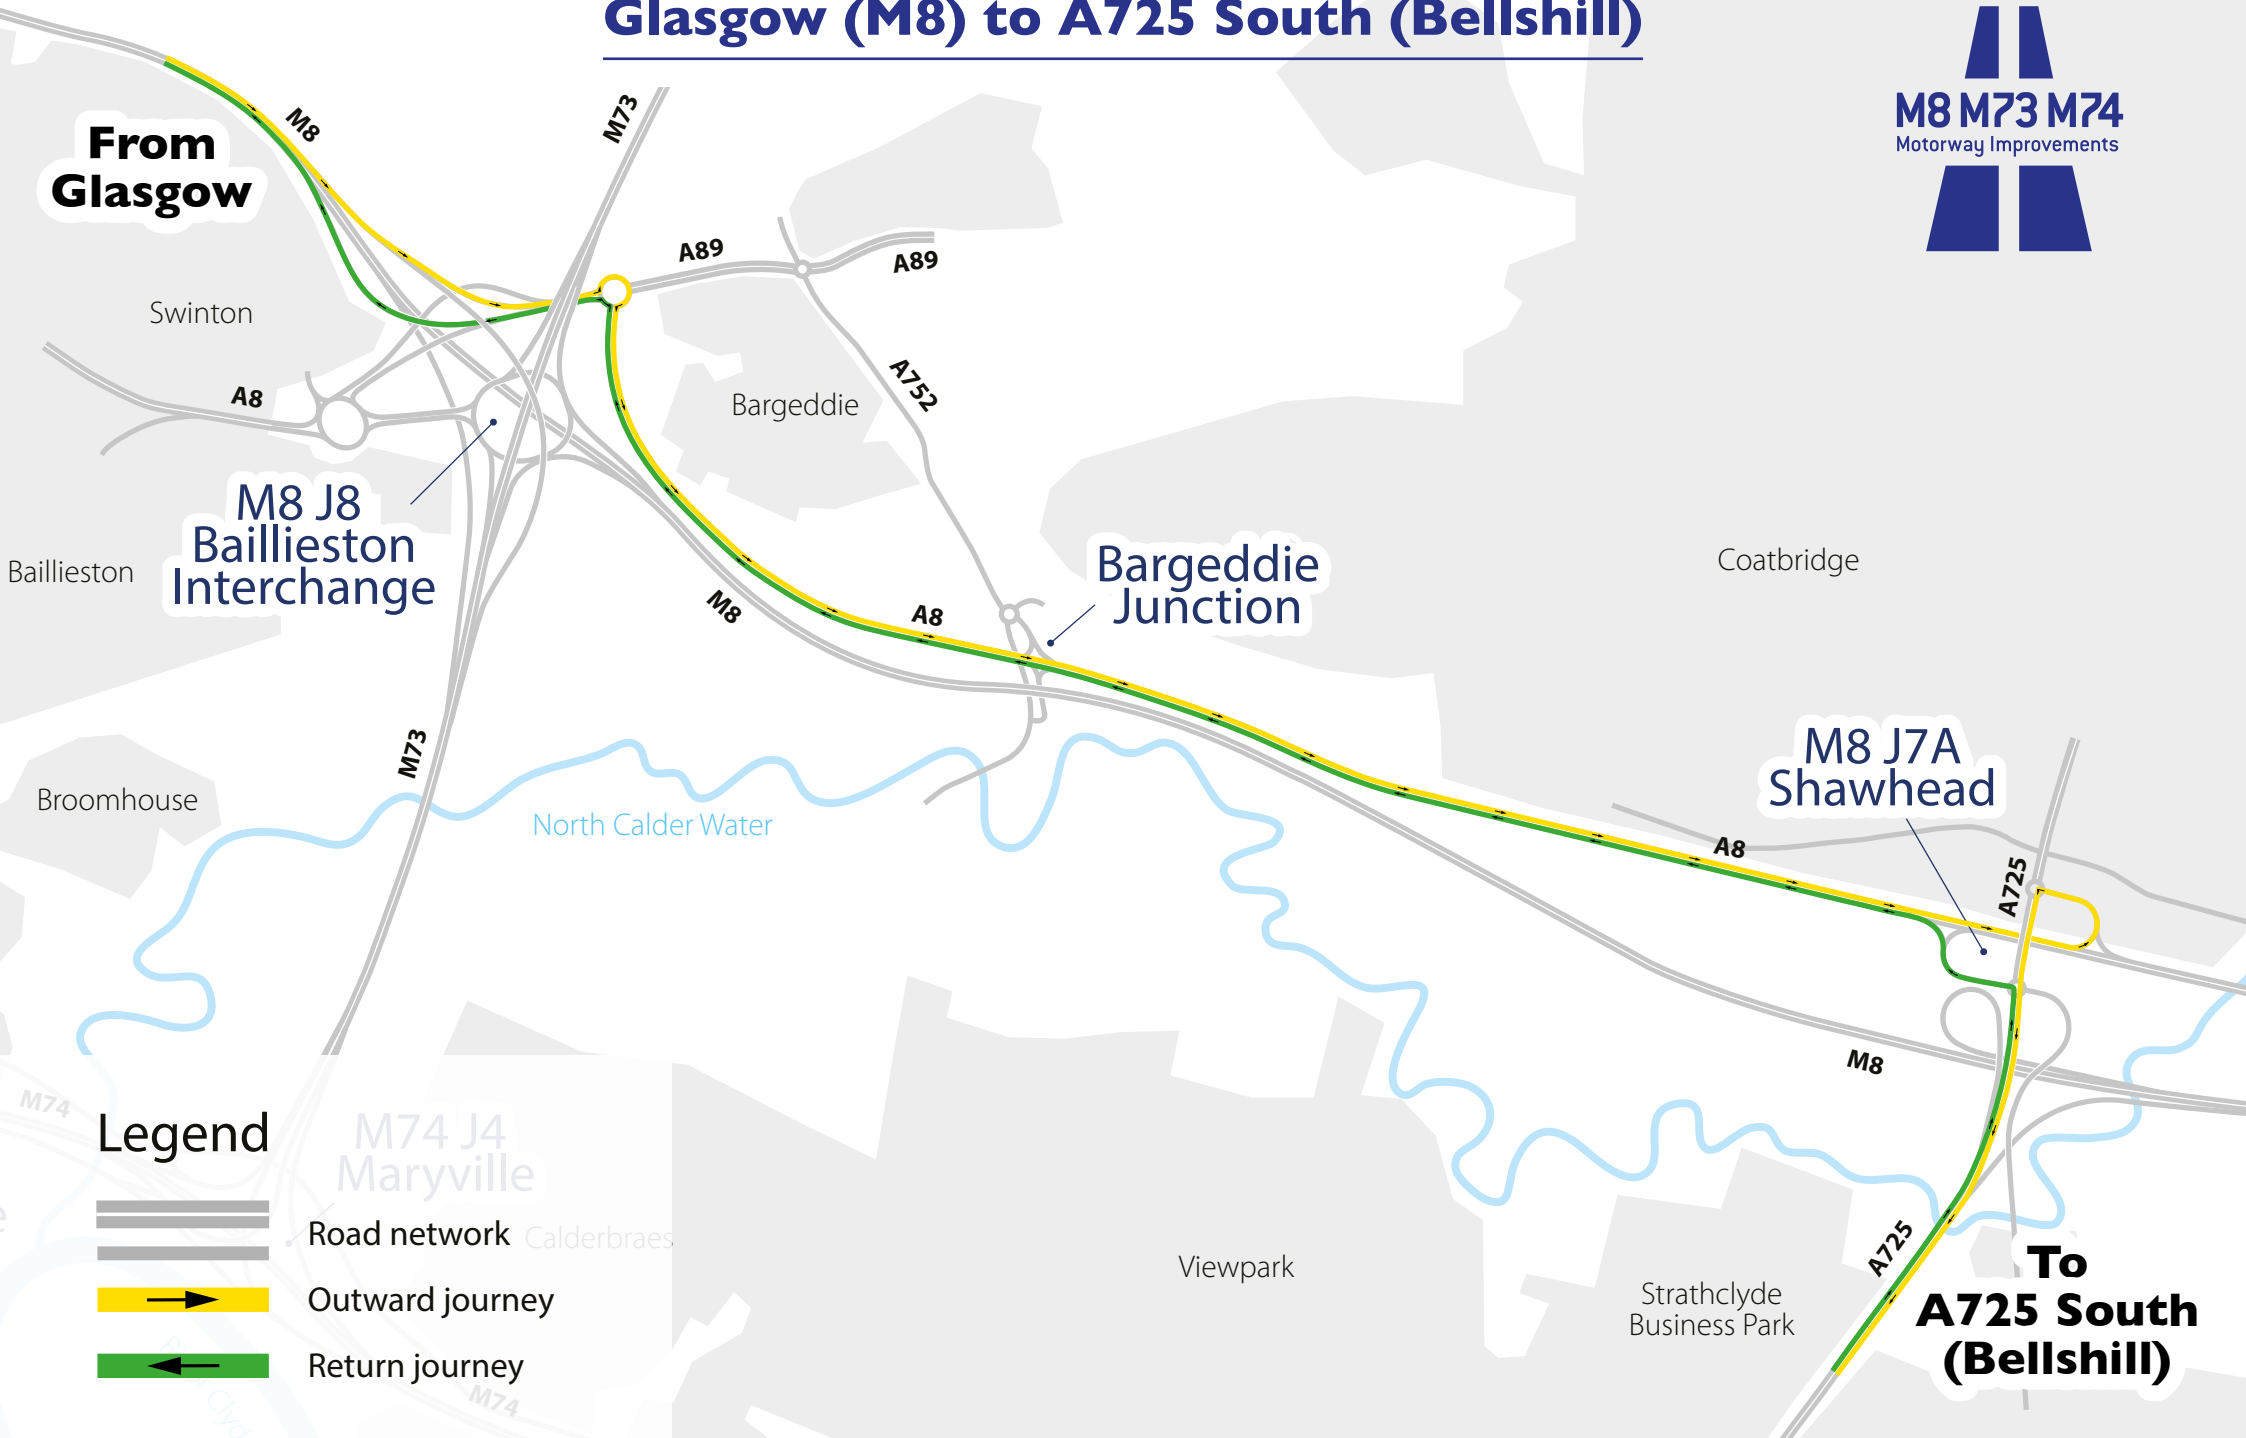

Glasgow (M8) to A725 South (Bellshill)

Glasgow (M8) to A725 North (Coatbridge)

From Glasgow

To A725 North (Coatbridge)

M8 J8 Baillieston Interchange

Bargeddie Junction

M8 J7A Shawhead

Legend

-  Road network
-  Outward journey
-  Return journey

Glasgow (M8) to A89 Westbound (Coatbridge)

From Glasgow

To A89 Westbound (Coatbridge)

Swinton

Bargeddie

M8 J8 Baillieston Interchange

Bargeddie Junction

North Calder Water

Legend

- Road network
- Outward journey
- Return journey

Glasgow (M8) to Bargeddie/Showcase Junction

Legend

- Road network
- Outward journey
- Return journey

Glasgow (M8) to Carnbroe

Legend

Glasgow (M8) to M73 South

Legend

-  Road network
-  Outward journey
-  Return journey

Glasgow (M8) to Newhouse

Legend

-  Road network
-  Outward journey
-  Return journey

Glasgow (M8) to Edinburgh

Legend