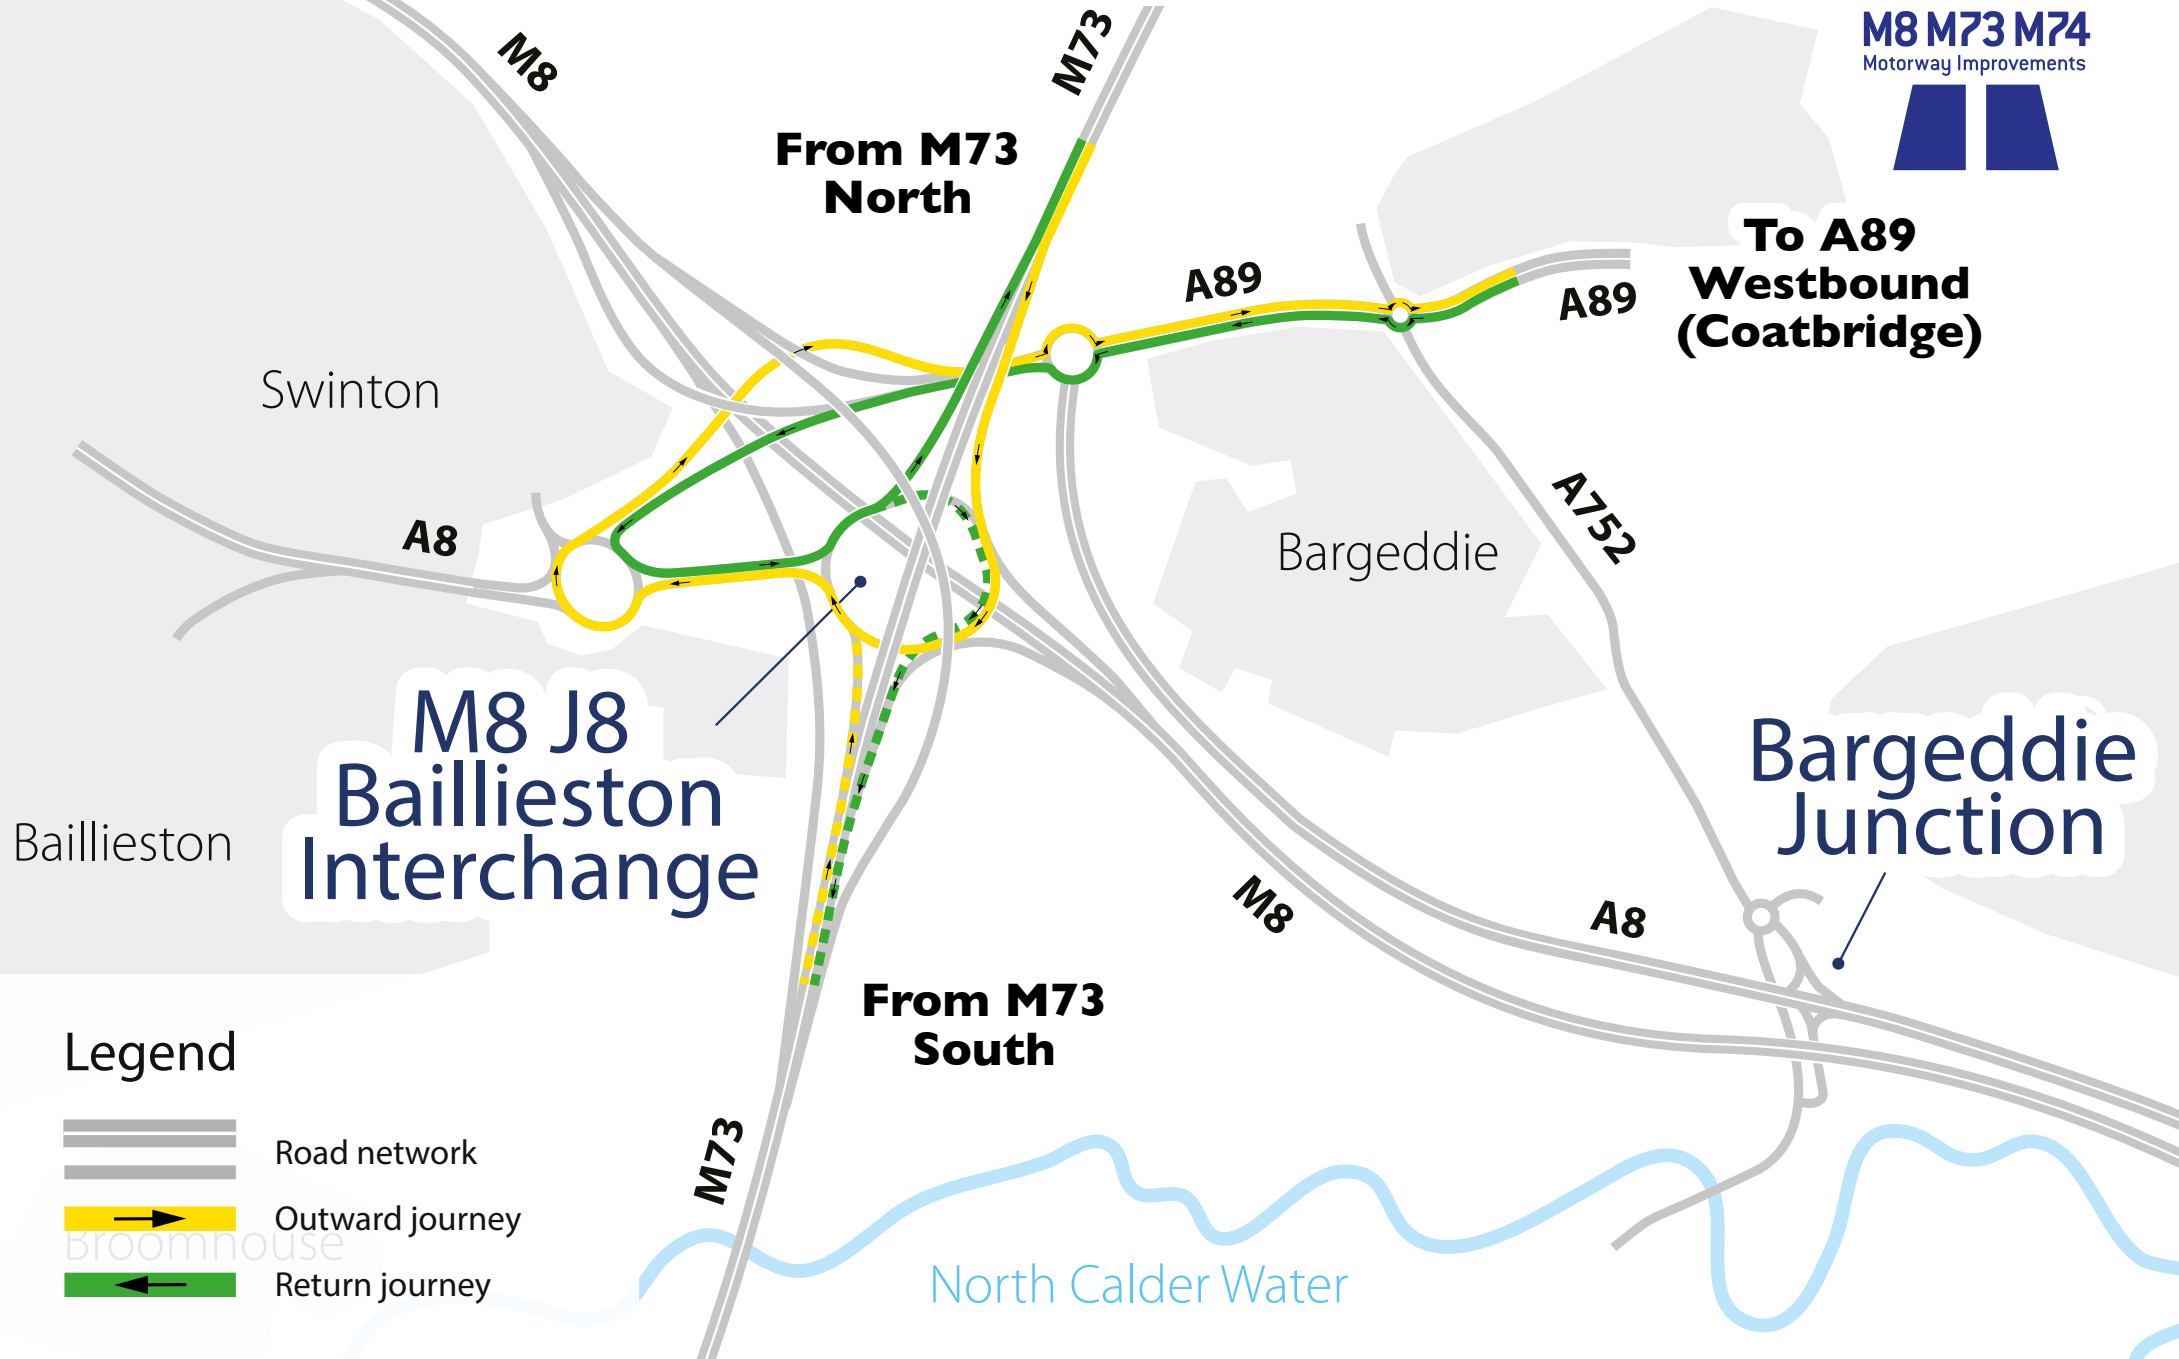

M73 (Stirling/Cumbernauld) to A725 South (Bellshill)

From M73 North

From M73 South

M8 J8 Baillieston Interchange

Bargeddie Junction

M8 J7A Shawhead

To A725 South (Bellshill)

Legend

- Road network
- Outward journey
- Return journey

M73 (Stirling/Cumbernauld) to A725 North (Coatbridge)

Legend

- Road network
- Outward journey
- Return journey

M73 (Stirling/Cumbernauld) to A89 Westbound (Coatbridge)

Legend

- Road network
- Outward journey
- Return journey

Broomhouse

M73 (Stirling/Cumbernauld) to Bargeddie/Showcase Junction

M73 (Stirling/Cumbernauld) to Carnbroe

From M73 North

From M73 South

To Carnbroe

Legend

-  Road network
-  Outward journey
-  Return journey

M73 (Stirling/Cumbernauld) to Edinburgh

From M73 North

From M73 South

To Edinburgh

Legend

-  Road network
-  Outward journey
-  Return journey