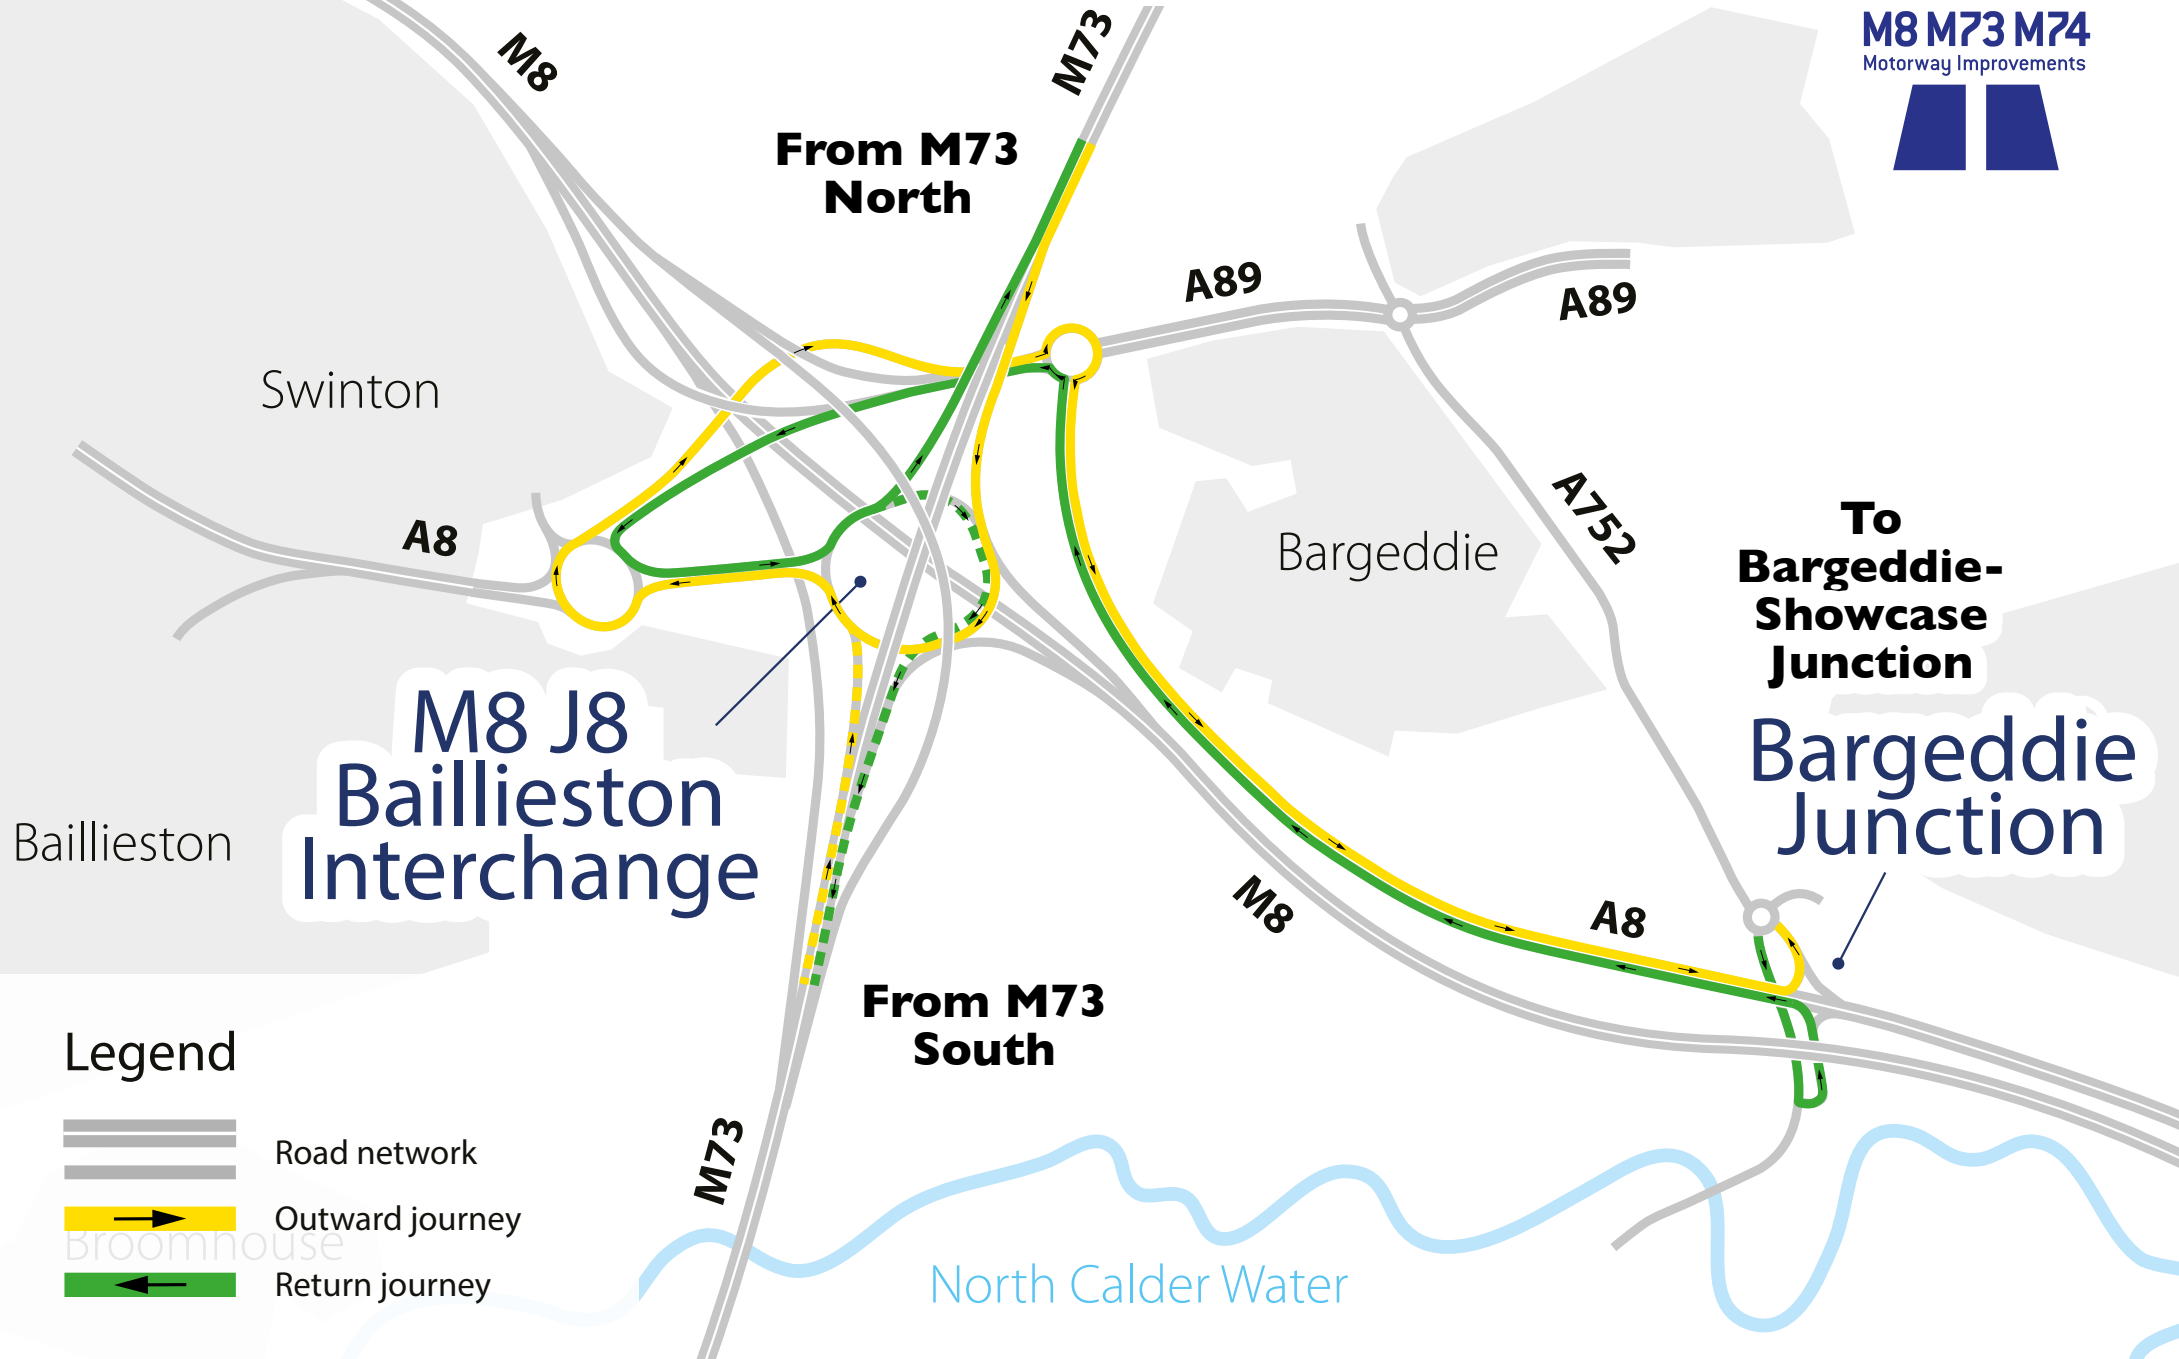

M73 (Stirling/Cumbernauld) to A725 South (Bellshill)

From M73 North

From M73 South

M8 J8 Baillieston Interchange

Bargeddie Junction

M8 J7A Shawhead

To A725 South (Bellshill)

Legend

- Road network
- Outward journey
- Return journey

M73 (Stirling/Cumbernauld) to A725 North (Coatbridge)

Legend

- Road network
- Outward journey
- Return journey

M73 (Stirling/Cumbernauld) to A89 Westbound (Coatbridge)

Legend

- Road network
- Outward journey
- Return journey

Broomhouse

M73 (Stirling/Cumbernauld) to Bargeddie/Showcase Junction

M73 (Stirling/Cumbernauld) to Carnbroe

From M73 North

From M73 South

To Carnbroe

Legend

-  Road network
-  Outward journey
-  Return journey

M73 (Stirling/Cumbernauld) to Edinburgh

From M73 North

From M73 South

To Edinburgh

Legend

-  Road network
-  Outward journey
-  Return journey