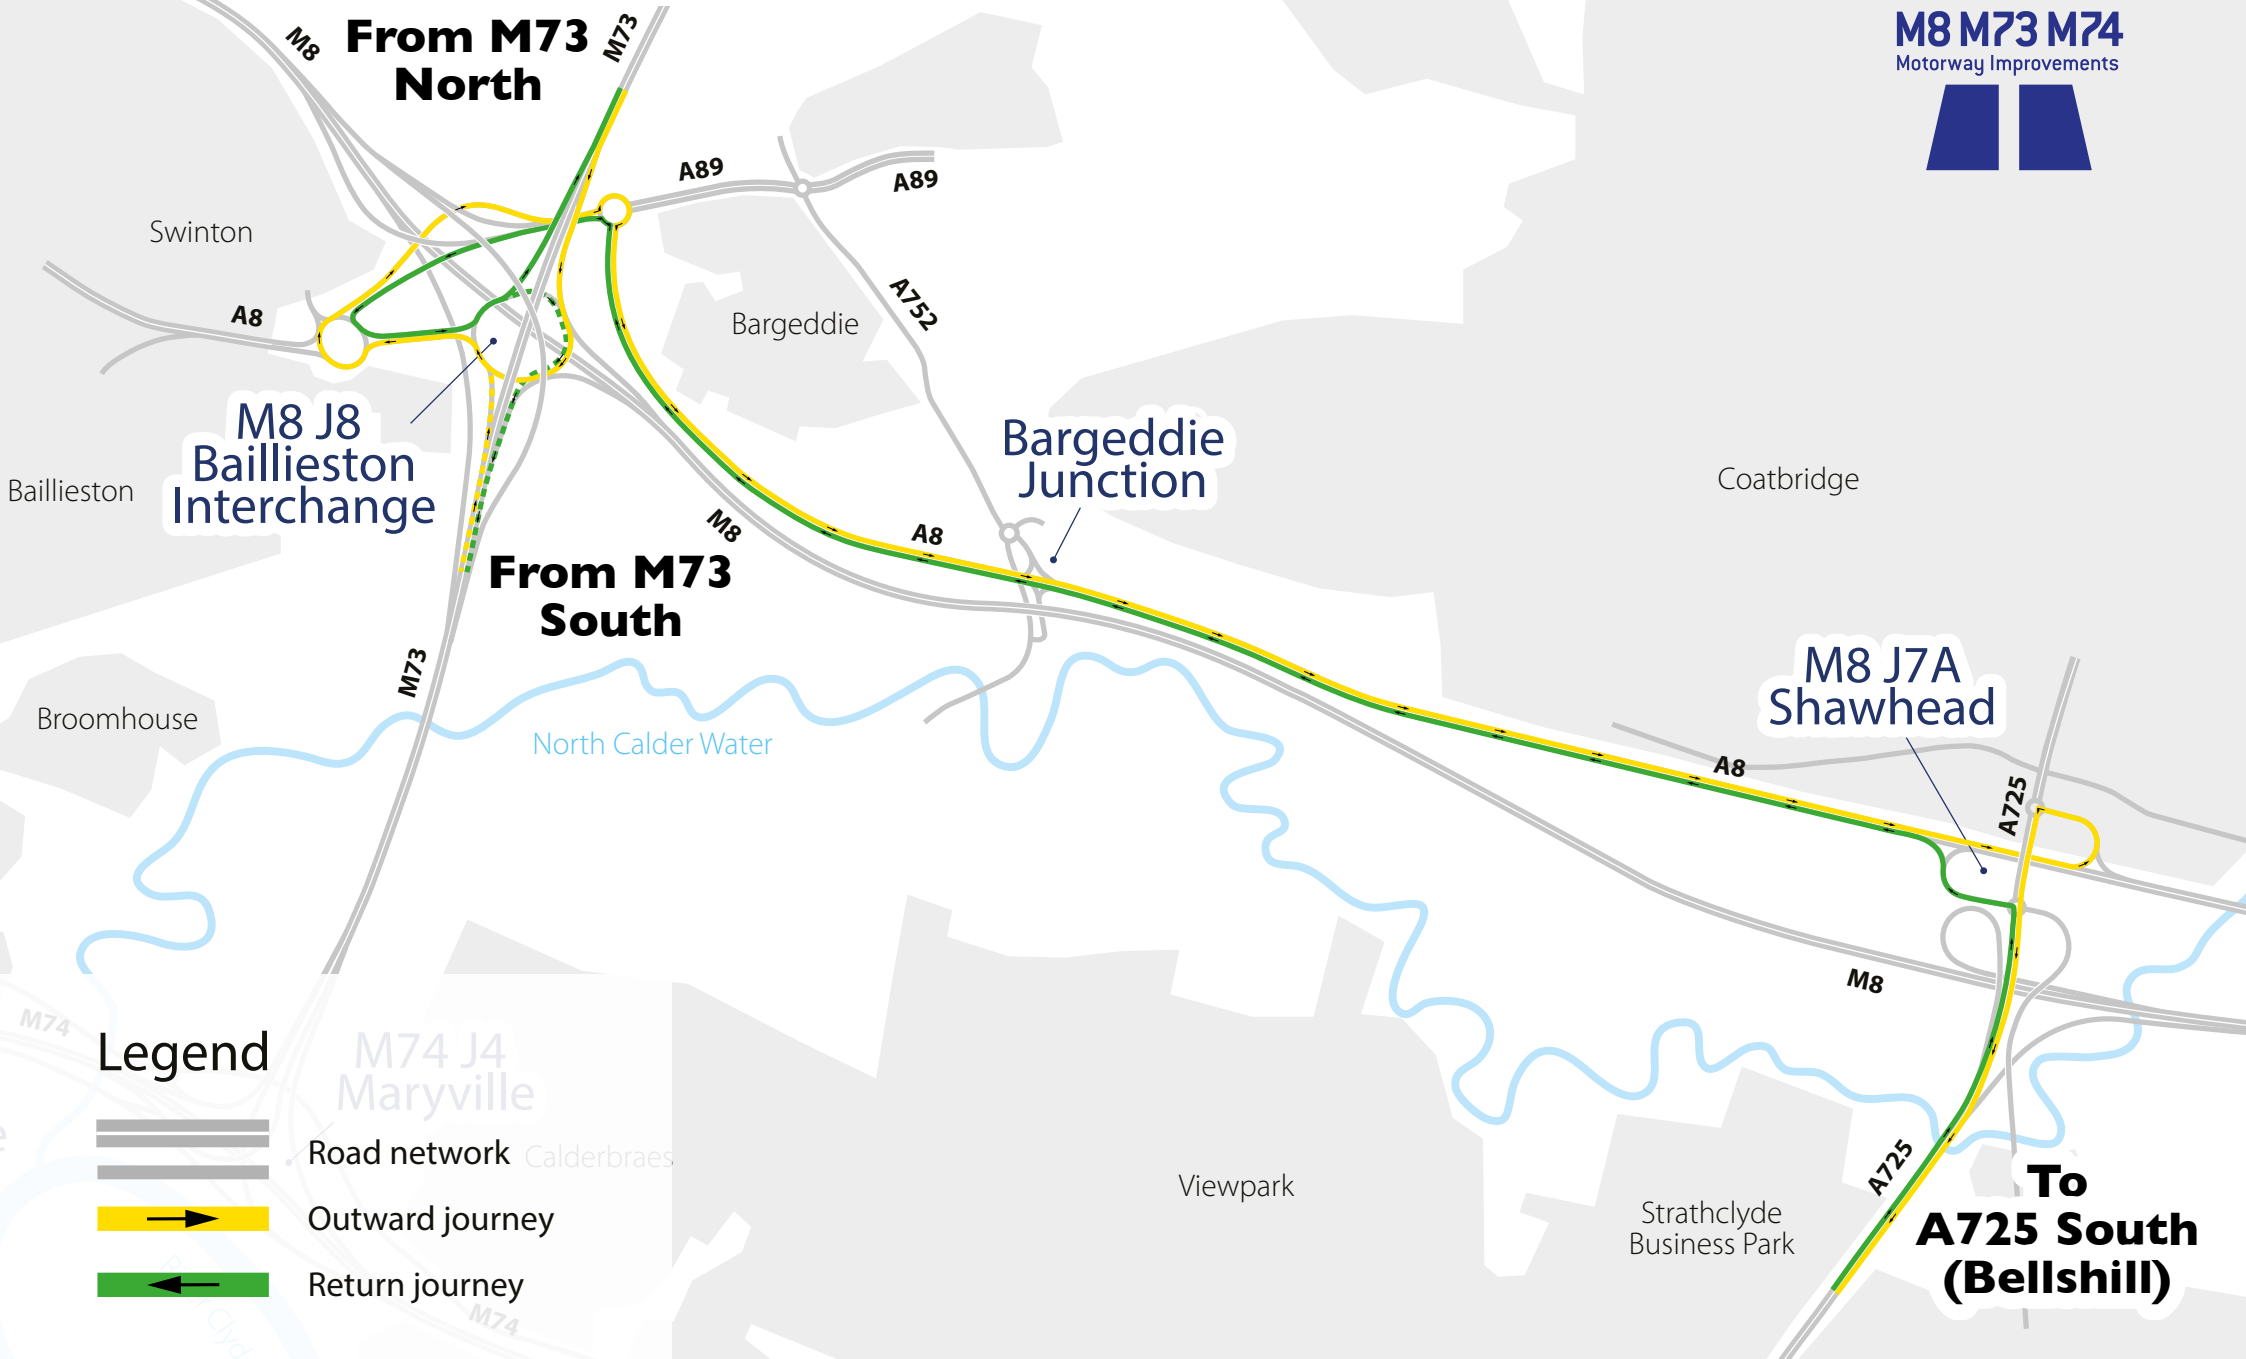

M73 (Stirling/Cumbernauld) to A725 South (Bellshill)

From M73 North

From M73 South

M8 J8 Baillieston Interchange

Bargeddie Junction

M8 J7A Shawhead

To A725 South (Bellshill)

Legend

- Road network
- Outward journey
- Return journey

M73 (Stirling/Cumbernauld) to A725 North (Coatbridge)

Legend

- Road network
- Outward journey
- Return journey

M73 (Stirling/Cumbernauld) to A89 Westbound (Coatbridge)

Legend

- Road network
- Outward journey
- Return journey

Broomhouse

M73 (Stirling/Cumbernauld) to Bargeddie/Showcase Junction

M73 (Stirling/Cumbernauld) to Carnbroe

From M73 North

From M73 South

To Carnbroe

Legend

-  Road network
-  Outward journey
-  Return journey

M73 (Stirling/Cumbernauld) to Edinburgh

From M73 North

From M73 South

To Edinburgh

Legend

-  Road network
-  Outward journey
-  Return journey