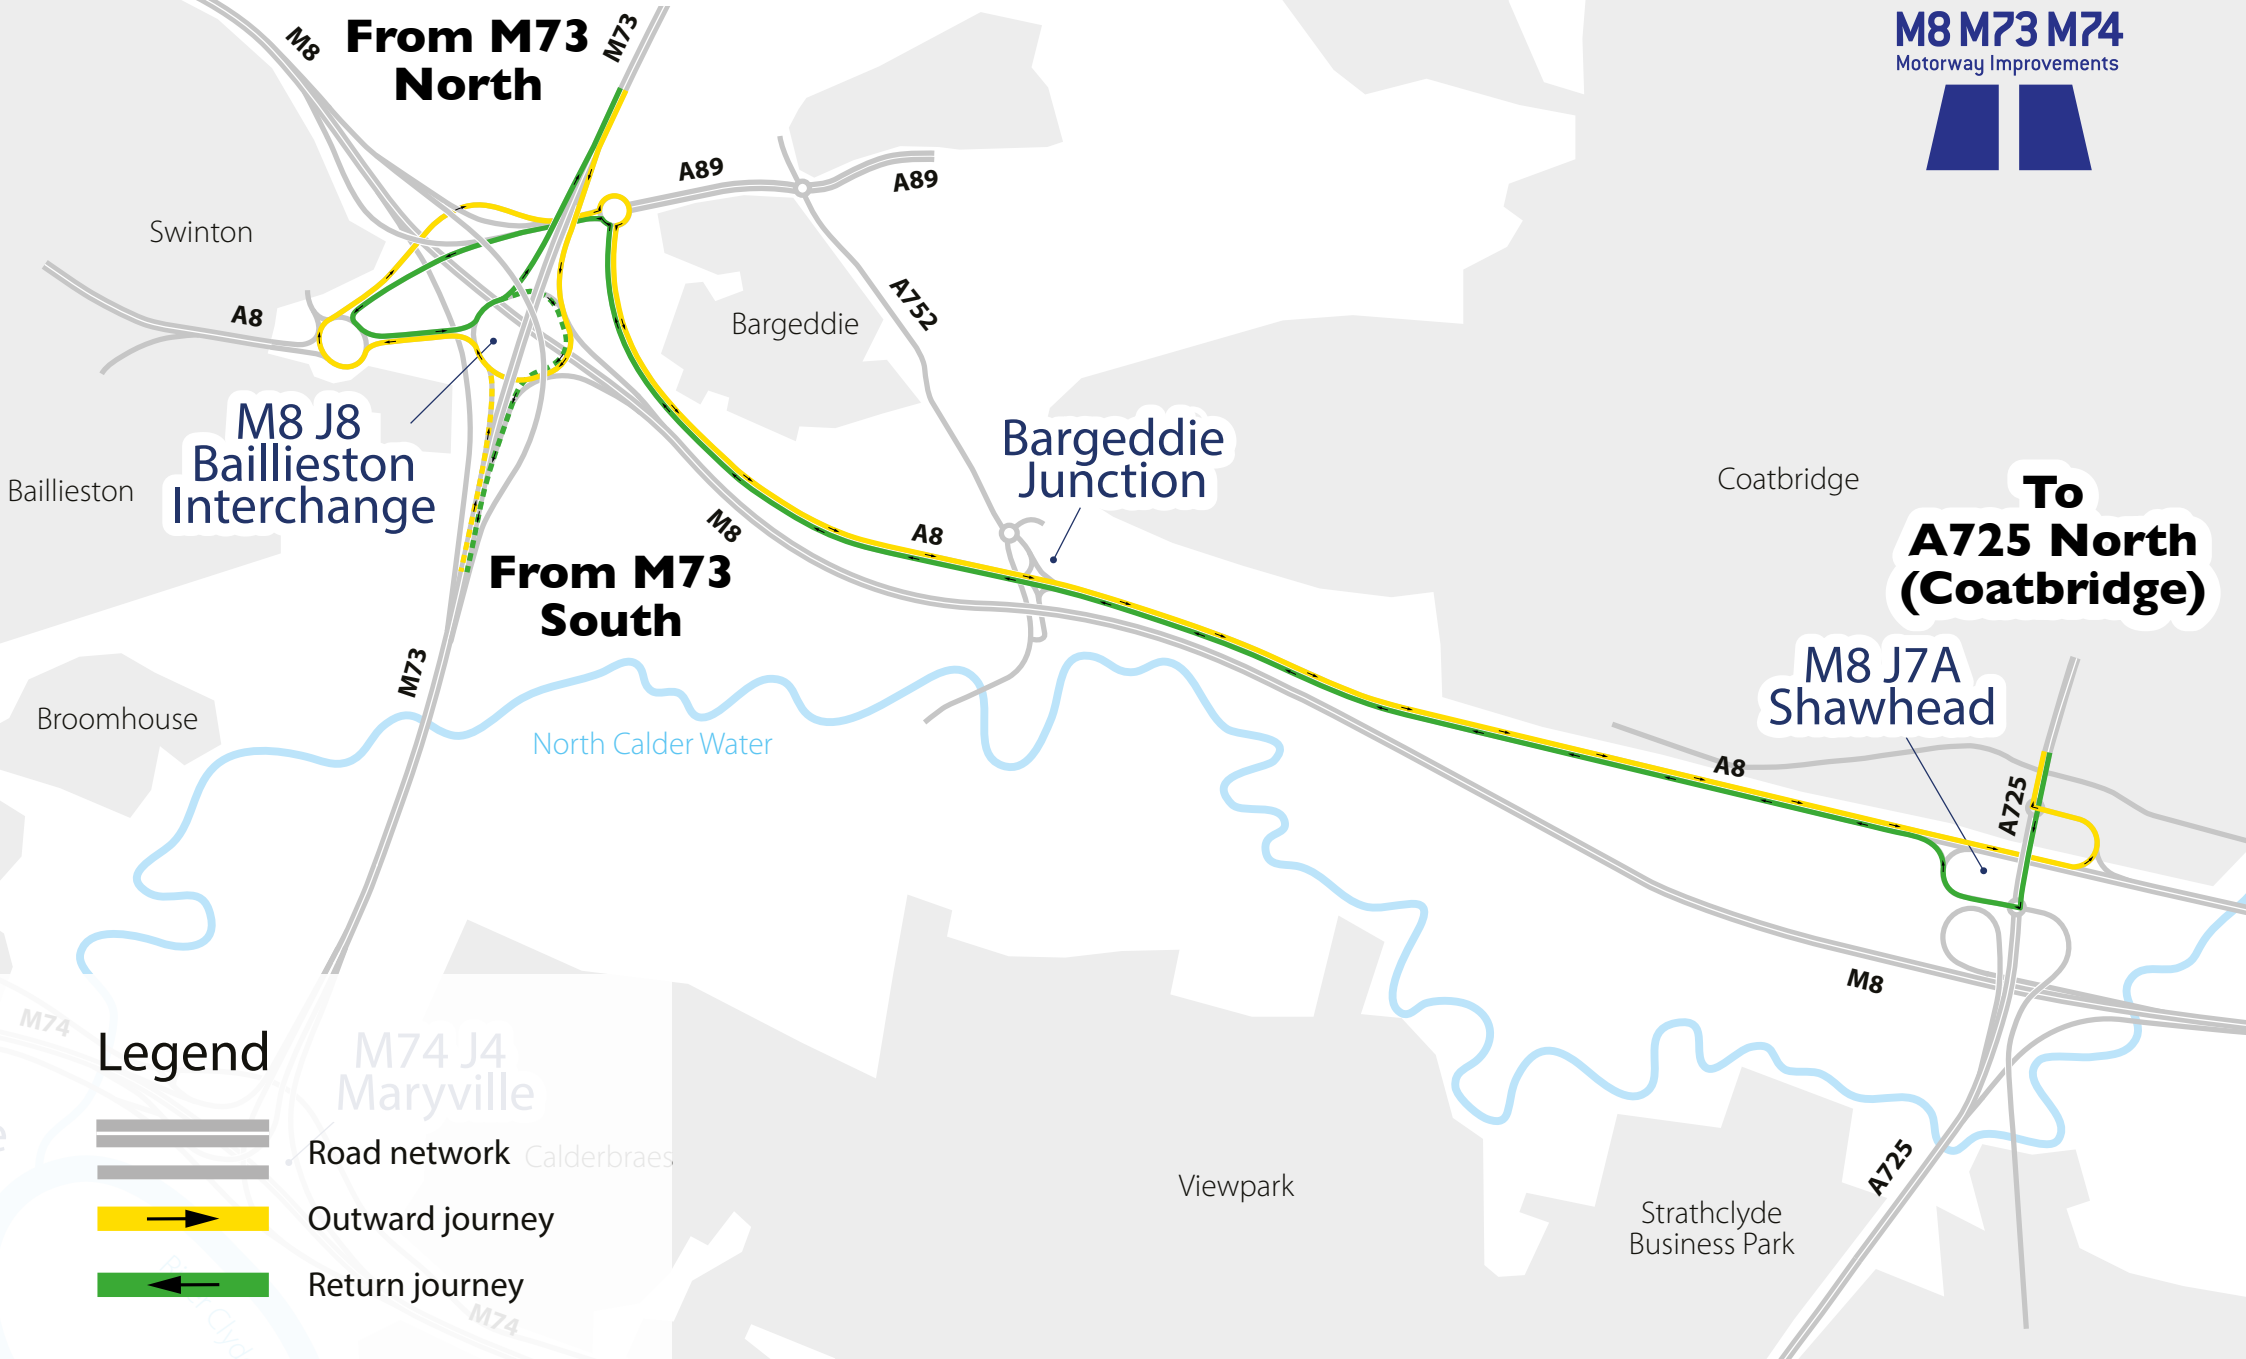

M73 (Stirling/Cumbernauld) to A725 South (Bellshill)

From M73 North

From M73 South

M8 J8 Baillieston Interchange

Bargeddie Junction

M8 J7A Shawhead

To A725 South (Bellshill)

Legend

- Road network
- Outward journey
- Return journey

M73 (Stirling/Cumbernauld) to A725 North (Coatbridge)

Legend

- Road network
- Outward journey
- Return journey

M73 (Stirling/Cumbernauld) to A89 Westbound (Coatbridge)

Legend

- Road network
- Outward journey
- Return journey

Broomhouse

M73 (Stirling/Cumbernauld) to Bargeddie/Showcase Junction

M73 (Stirling/Cumbernauld) to Carnbroe

From M73 North

From M73 South

To Carnbroe

Legend

-  Road network
-  Outward journey
-  Return journey

M73 (Stirling/Cumbernauld) to Edinburgh

From M73 North

From M73 South

To Edinburgh

Legend

-  Road network
-  Outward journey
-  Return journey