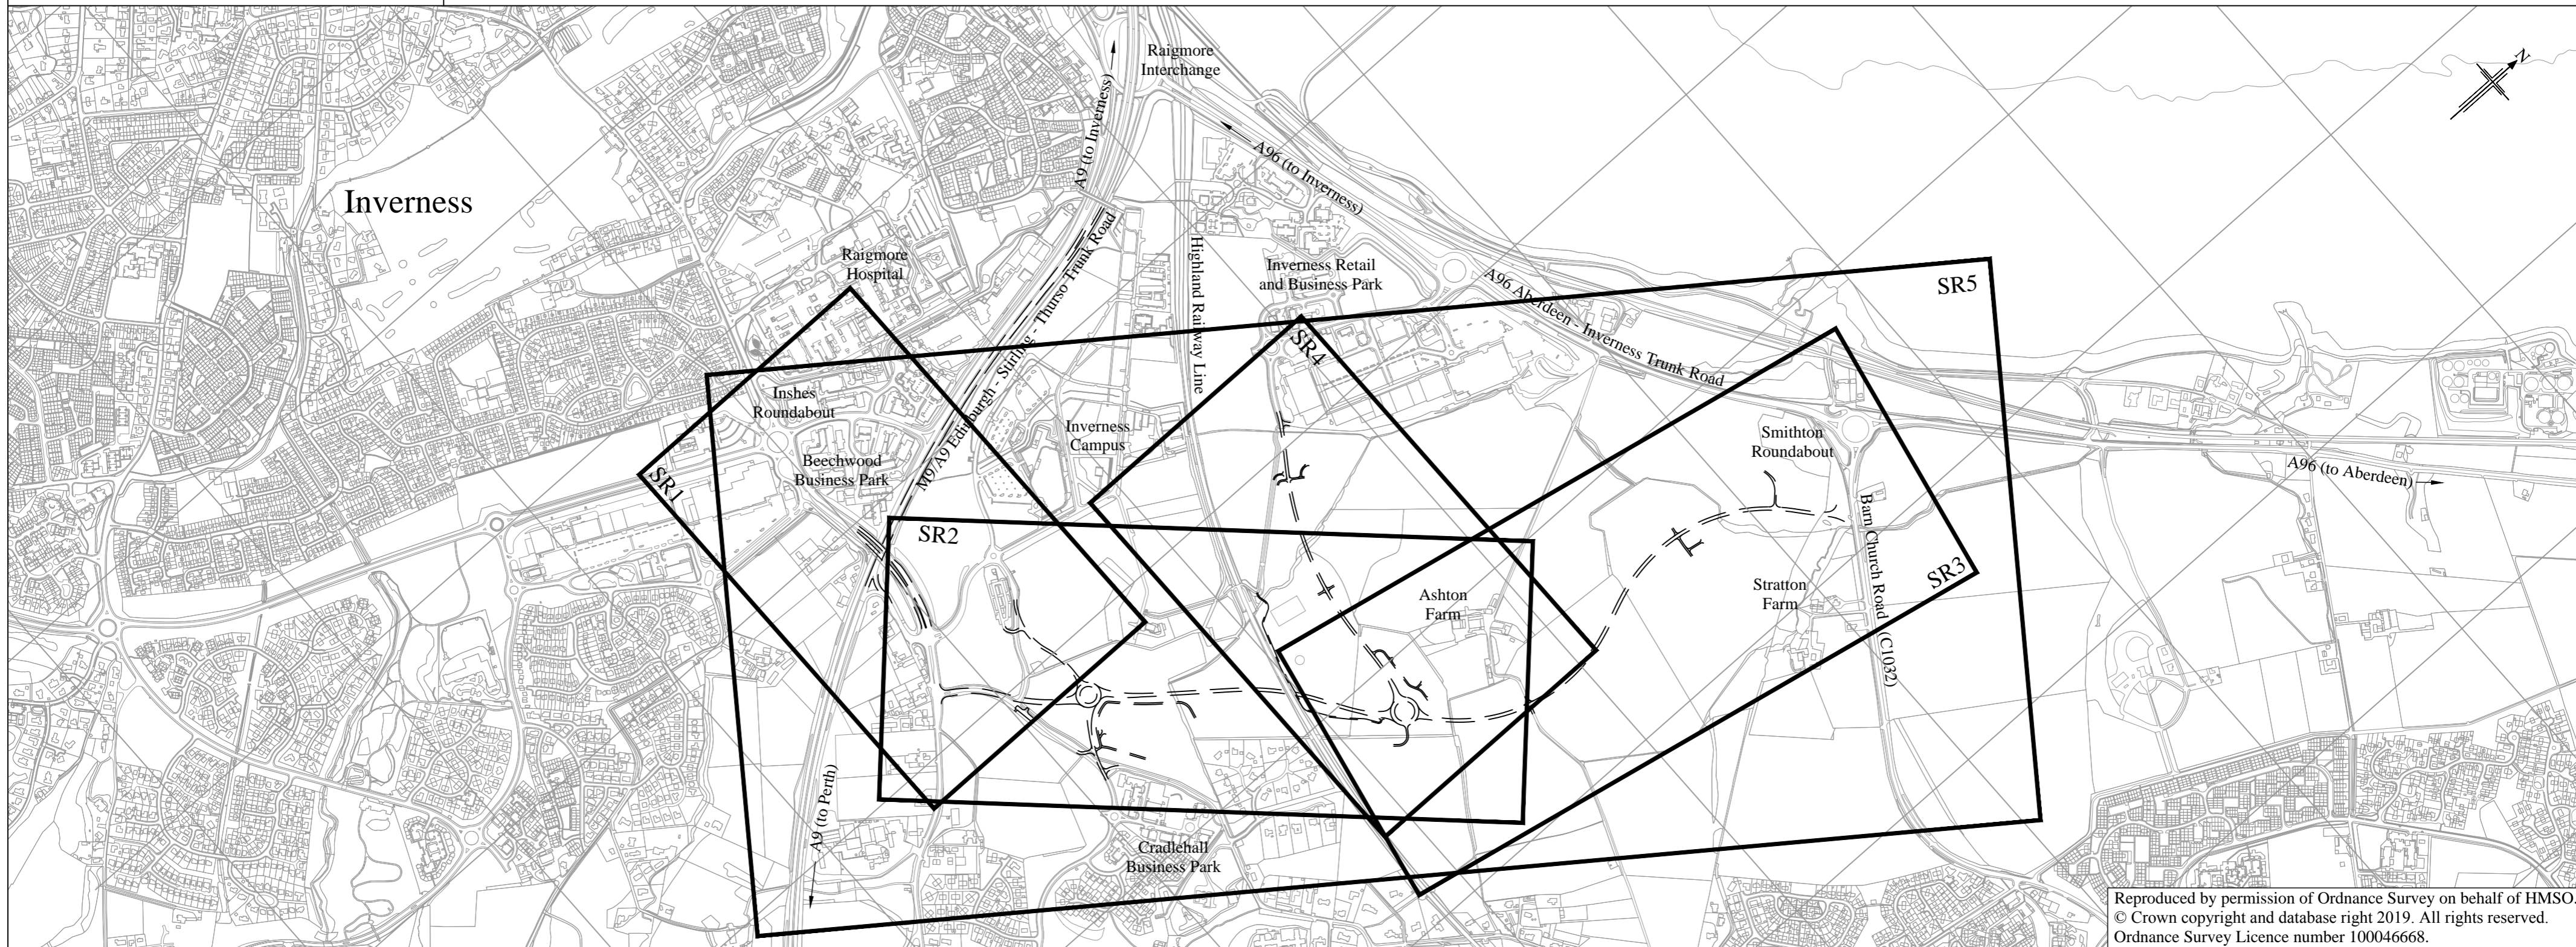

Scottish Government  
Riaghatas na h-Alba  
gov.scot

**LEGEND**

== == == == ASSOCIATED ROAD PROPOSALS

Reproduced by permission of Ordnance Survey on behalf of HMSO.  
© Crown copyright and database right 2019. All rights reserved.  
Ordnance Survey Licence number 100046668.

The A9 and A96 Trunk Roads  
(Inshes to Smithton)  
(Side Roads) Order 201[ ]

Key Plan  
Sheet 1 of 1