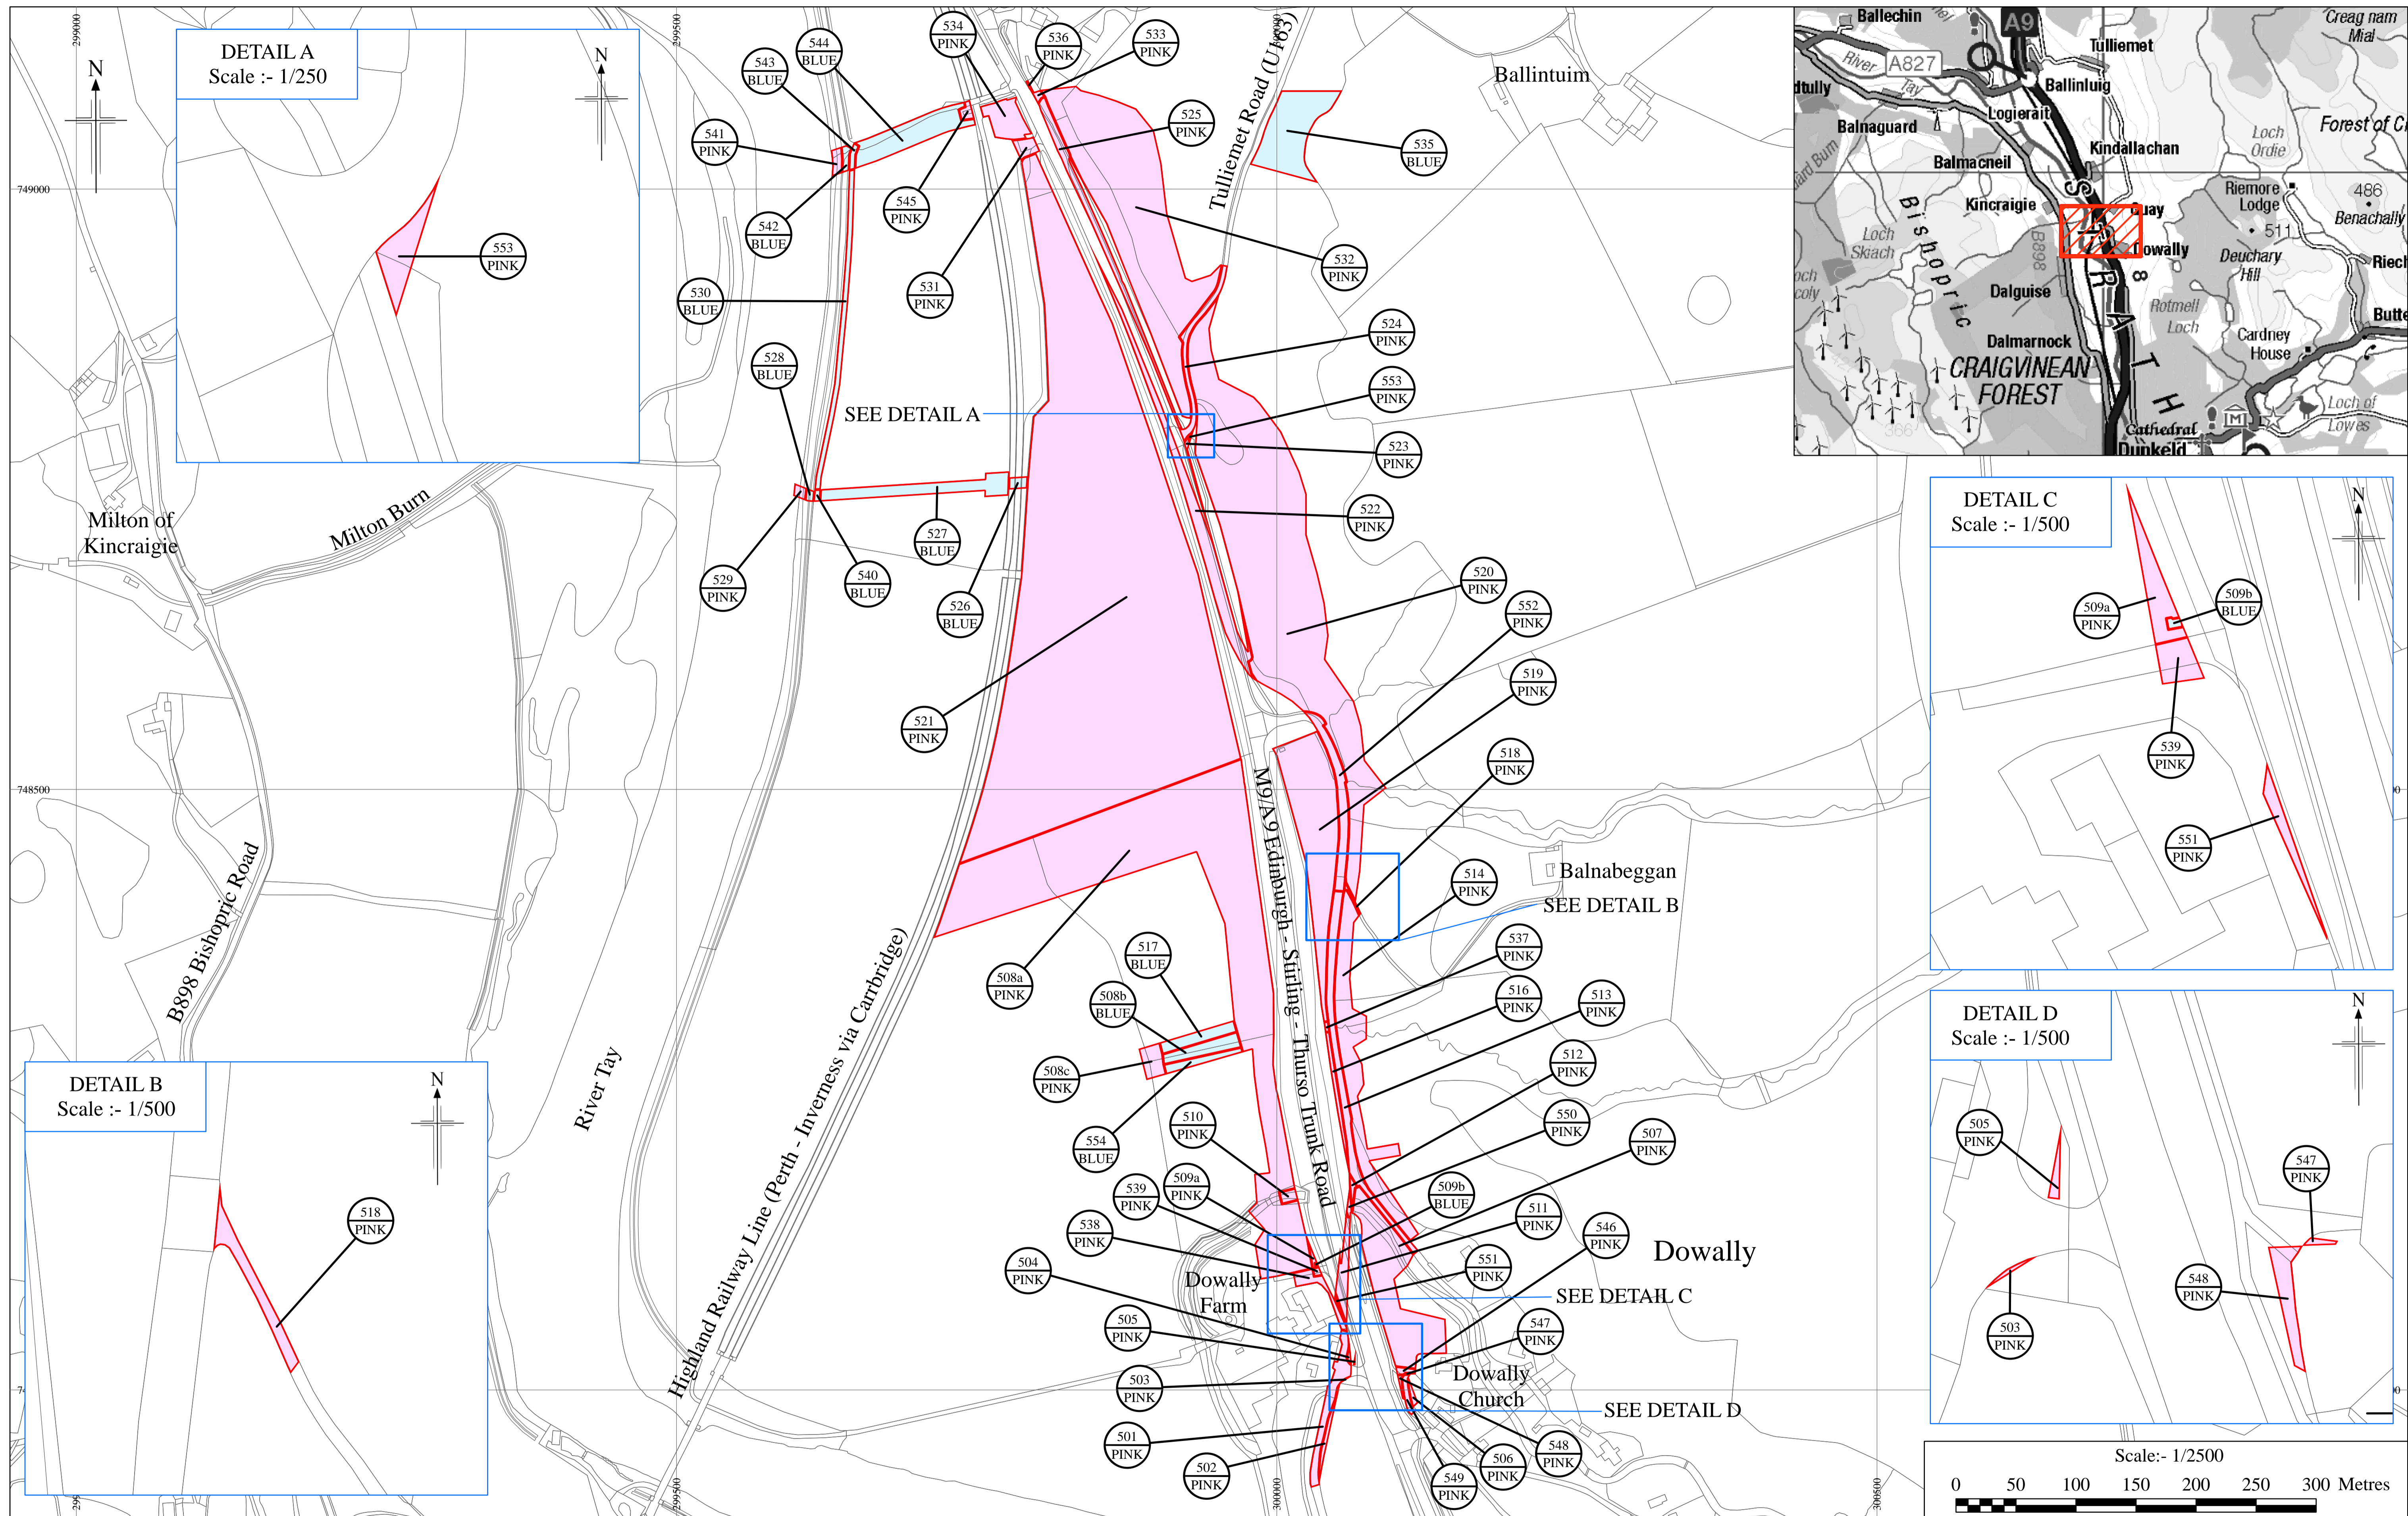

THE A9 TRUNK ROAD (TAY CROSSING TO BALLINLUIG)
 COMPULSORY PURCHASE ORDER 2021
 SHEET 2 OF 8

- KEY**
- PINK LAND TO BE ACQUIRED
 - BLUE SERVITUDE RIGHT TO BE ACQUIRED

Reproduced by permission of Ordnance Survey on behalf of HMSO. © Crown copyright and database right 2020. All rights reserved. Ordnance Survey Licence number 100046668.

THE A9 TRUNK ROAD (TAY CROSSING TO BALLINLUIG)
 COMPULSORY PURCHASE ORDER 2021
 SHEET 3 OF 8

DETAIL A
Scale :- 1/500

DETAIL B
Scale :- 1/500

KEY
 PINK LAND TO BE ACQUIRED
 BLUE SERVITUDE RIGHT TO BE ACQUIRED

Reproduced by permission of Ordnance Survey on behalf of HMSO. © Crown copyright and database right 2020. All rights reserved. Ordnance Survey Licence number 100046668.

THE A9 TRUNK ROAD (TAY CROSSING TO BALLINLUIG)
 COMPULSORY PURCHASE ORDER 2021
 SHEET 4 OF 8

THE A9 TRUNK ROAD (TAY CROSSING TO BALLINLUIG)
 COMPULSORY PURCHASE ORDER 2021
 SHEET 6 OF 8

KEY
PINK LAND TO BE ACQUIRED
BLUE SERVITUDE RIGHT TO BE ACQUIRED

Reproduced by permission of Ordnance Survey on behalf of HMSO. © Crown copyright and database right 2020. All rights reserved. Ordnance Survey Licence number 100046668.