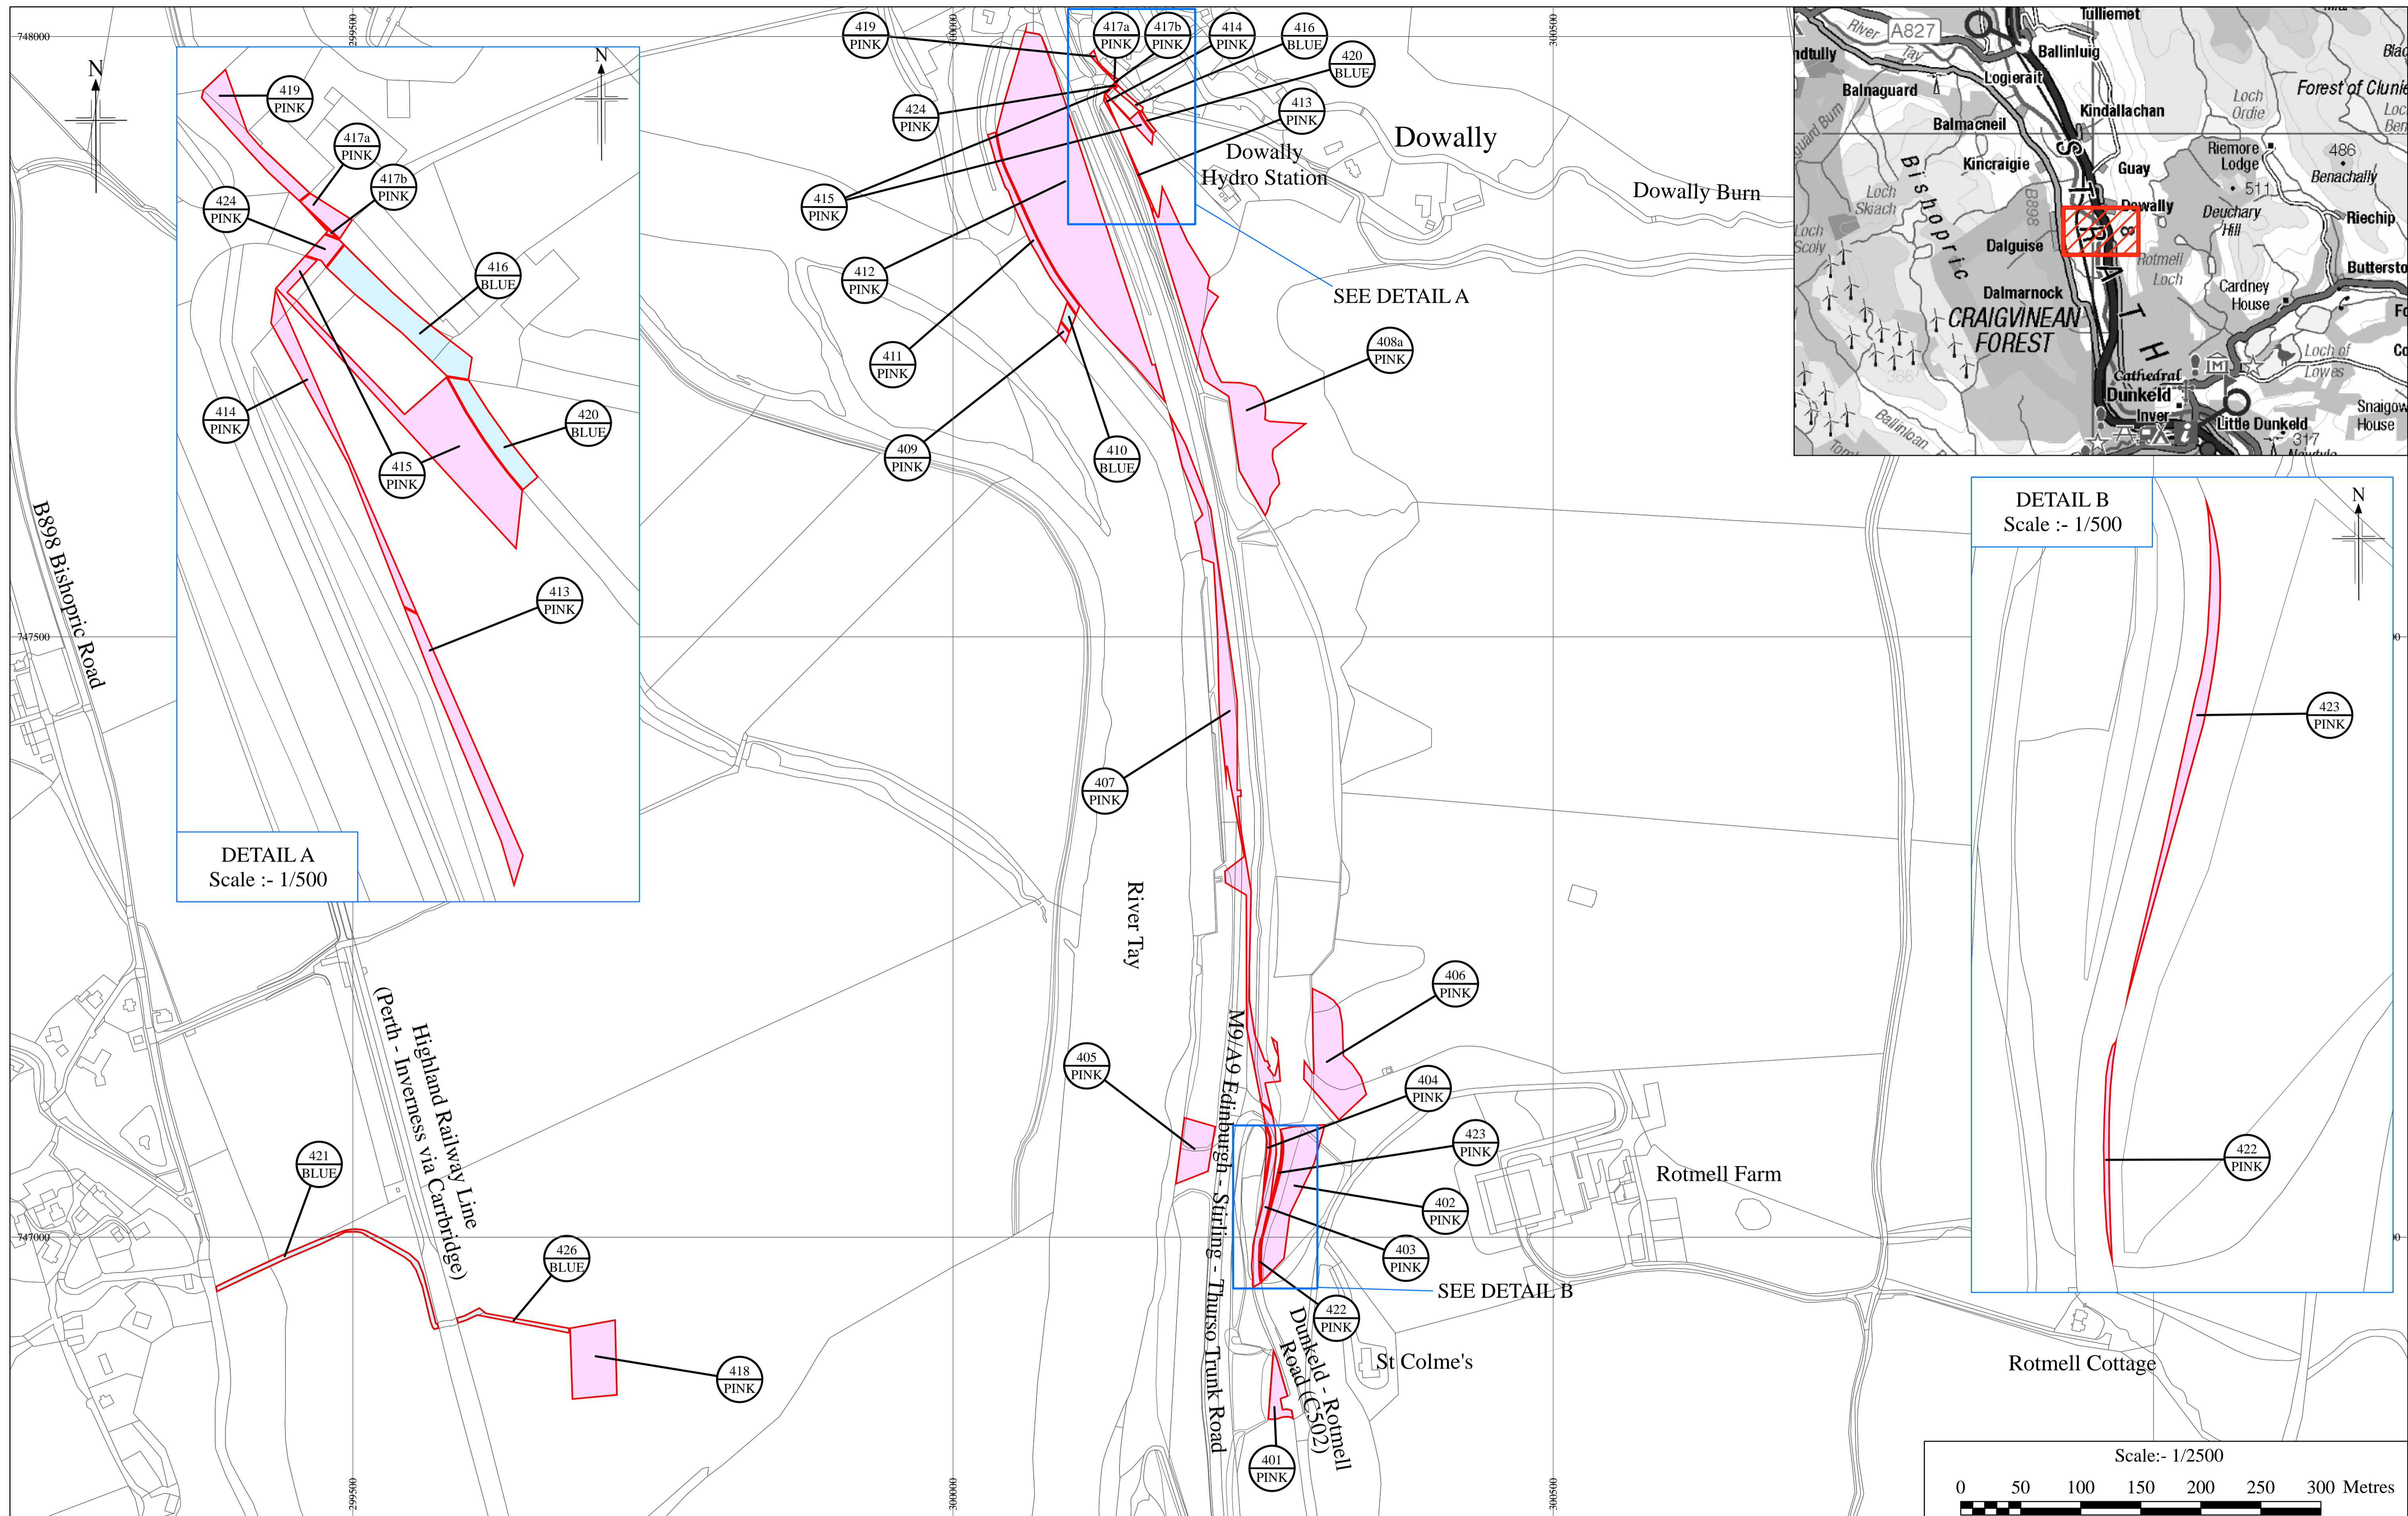

KEY
PINK LAND TO BE ACQUIRED
BLUE SERVITUDE RIGHT TO BE ACQUIRED

Reproduced by permission of Ordnance Survey on behalf of HMSO. © Crown copyright and database right 2020. All rights reserved. Ordnance Survey Licence number 100046668.

THE A9 TRUNK ROAD (TAY CROSSING TO BALLINLUIG)
 COMPULSORY PURCHASE ORDER 2021
 SHEET 2 OF 8

- KEY**
- PINK LAND TO BE ACQUIRED
 - BLUE SERVITUDE RIGHT TO BE ACQUIRED

Reproduced by permission of Ordnance Survey on behalf of HMSO. © Crown copyright and database right 2020. All rights reserved. Ordnance Survey Licence number 100046668.

THE A9 TRUNK ROAD (TAY CROSSING TO BALLINLUIG)
 COMPULSORY PURCHASE ORDER 2021
 SHEET 3 OF 8

DETAIL A
Scale :- 1/500

DETAIL B
Scale :- 1/500

KEY
 PINK LAND TO BE ACQUIRED
 BLUE SERVITUDE RIGHT TO BE ACQUIRED

Reproduced by permission of Ordnance Survey on behalf of HMSO. © Crown copyright and database right 2020. All rights reserved. Ordnance Survey Licence number 100046668.

THE A9 TRUNK ROAD (TAY CROSSING TO BALLINLUIG)
 COMPULSORY PURCHASE ORDER 2021
 SHEET 4 OF 8