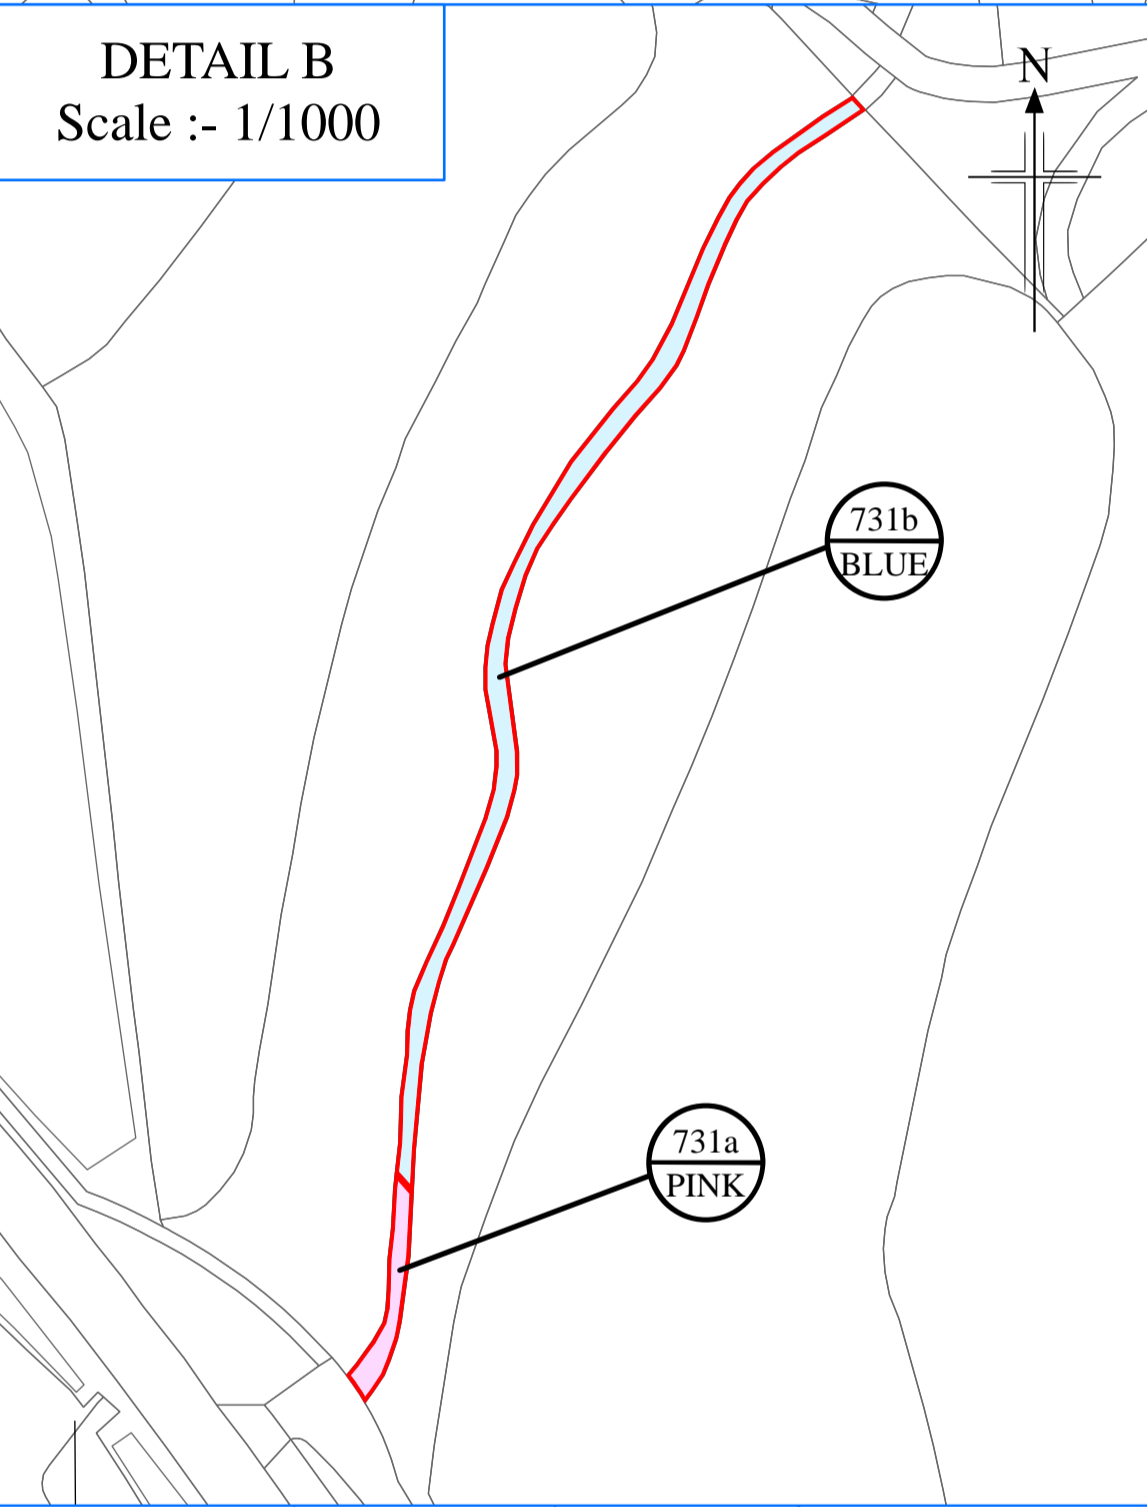

KEY
PINK LAND TO BE ACQUIRED
BLUE SERVITUDE RIGHT TO BE ACQUIRED

Reproduced by permission of Ordnance Survey on behalf of HMSO. © Crown copyright and database right 2020. All rights reserved. Ordnance Survey Licence number 100046668.

THE A9 TRUNK ROAD (TAY CROSSING TO BALLINLUIG)
COMPULSORY PURCHASE ORDER 2021
SHEET 7 OF 8