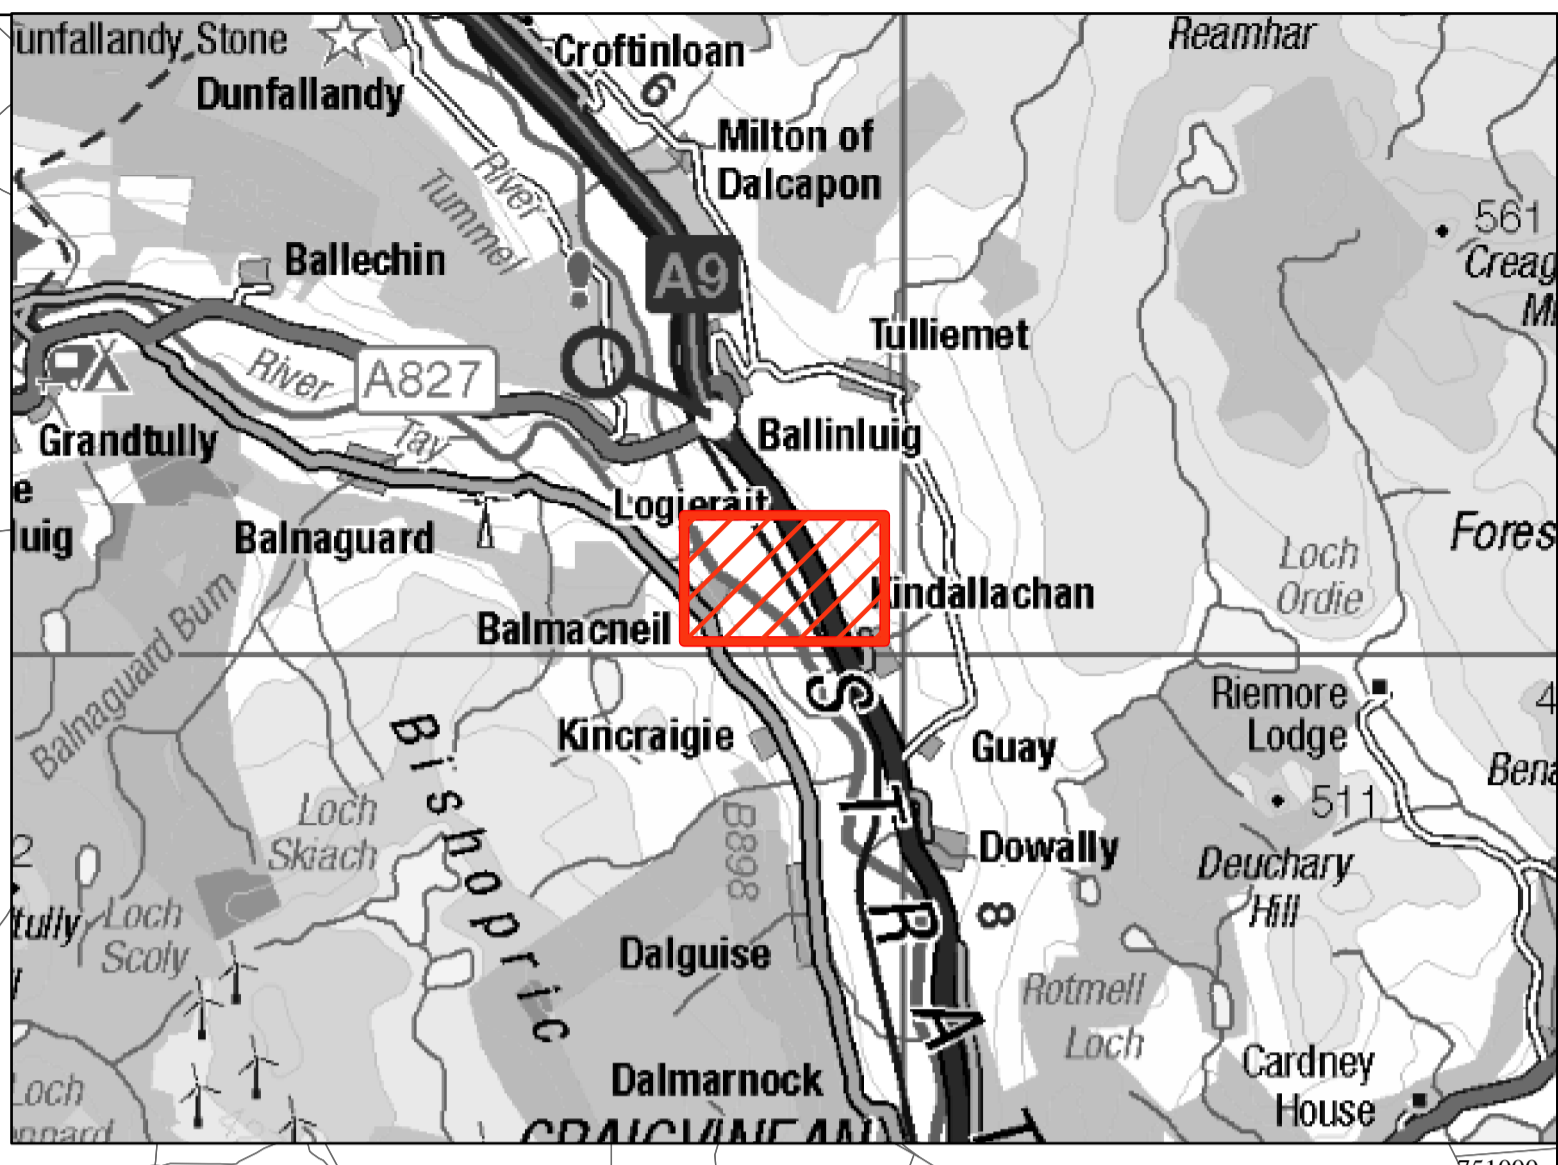

KEY
PINK LAND TO BE ACQUIRED
BLUE SERVITUDE RIGHT TO BE ACQUIRED

Reproduced by permission of Ordnance Survey on behalf of HMSO. © Crown copyright and database right 2020. All rights reserved. Ordnance Survey Licence number 100046668.

THE A9 TRUNK ROAD (TAY CROSSING TO BALLINLUIG)
COMPULSORY PURCHASE ORDER 2021
SHEET 7 OF 8