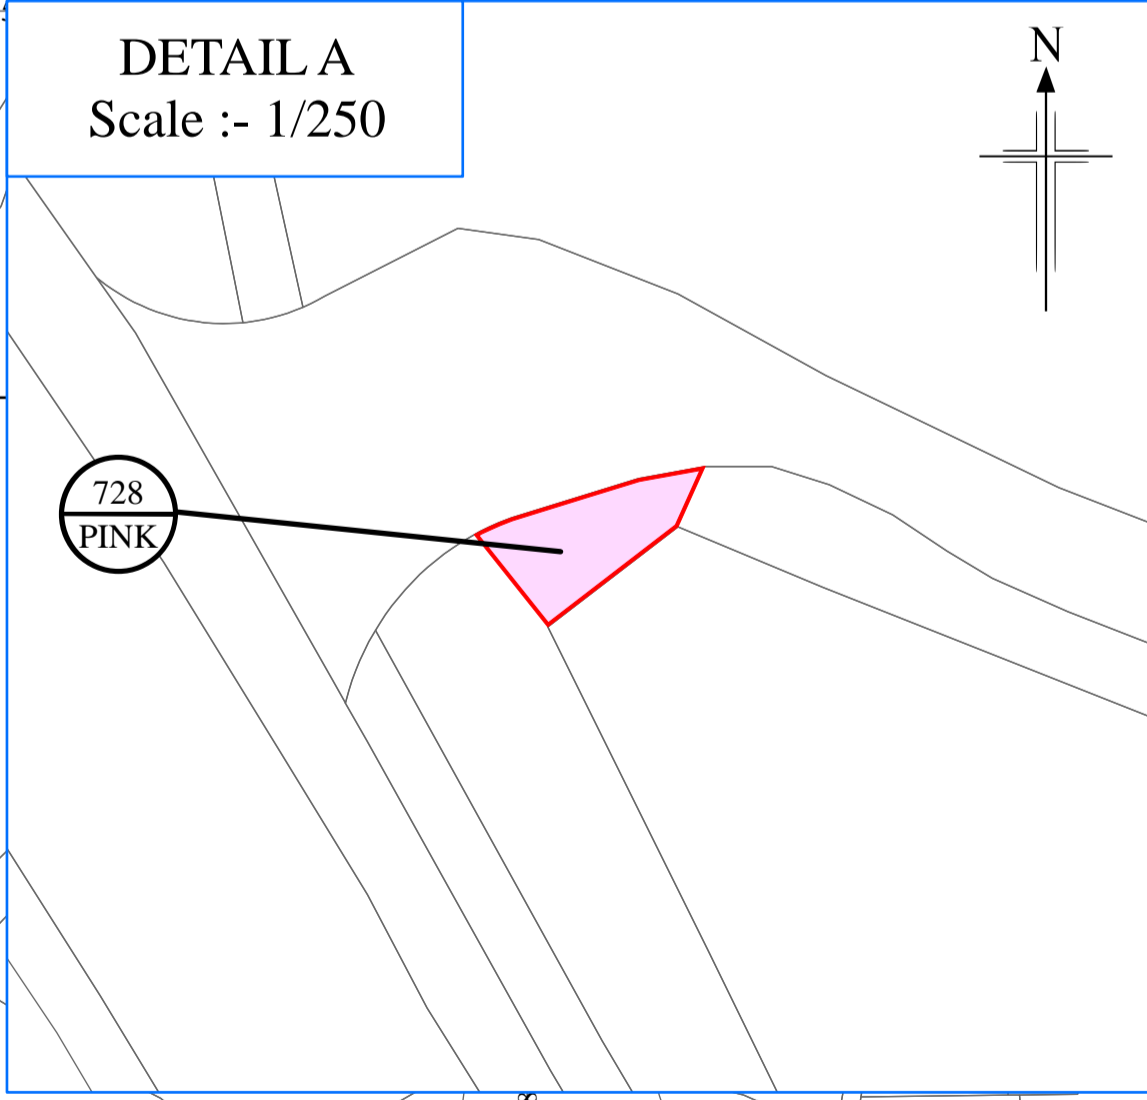

KEY
PINK LAND TO BE ACQUIRED
BLUE SERVITUDE RIGHT TO BE ACQUIRED

Reproduced by permission of Ordnance Survey on behalf of HMSO. © Crown copyright and database right 2020. All rights reserved. Ordnance Survey Licence number 100046668.

THE A9 TRUNK ROAD (TAY CROSSING TO BALLINLUIG)
COMPULSORY PURCHASE ORDER 2021
SHEET 7 OF 8