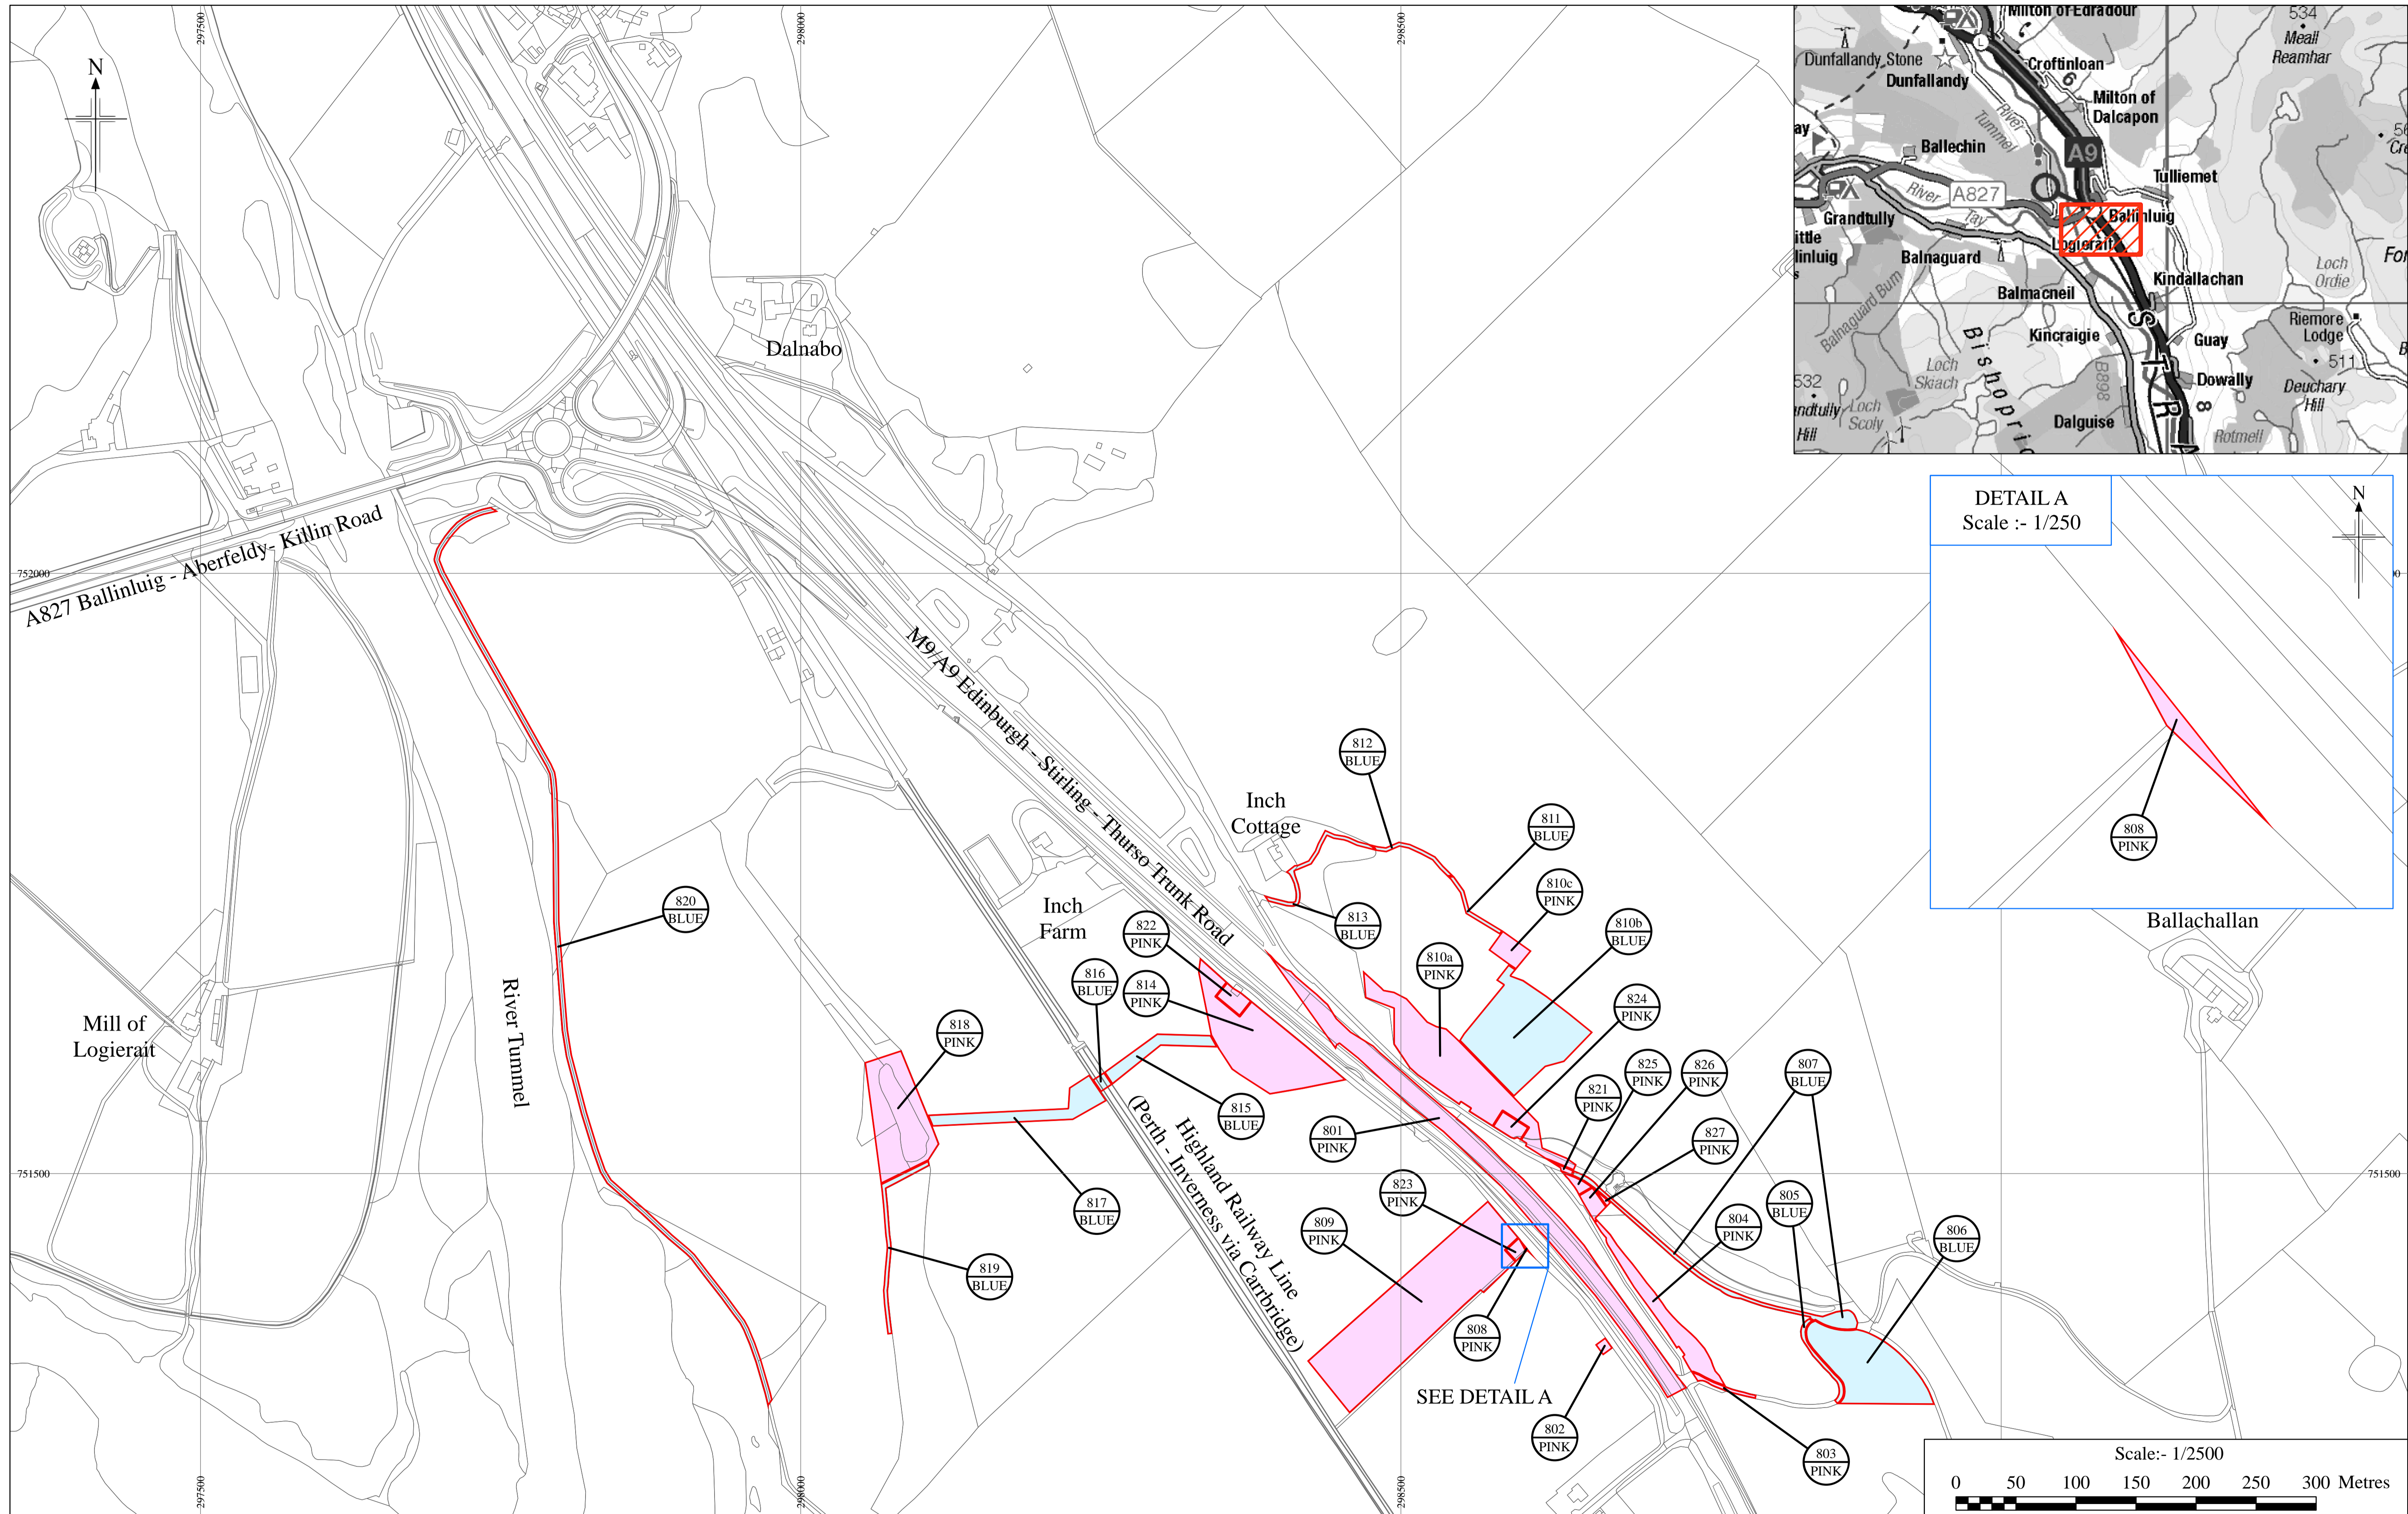

THE A9 TRUNK ROAD (TAY CROSSING TO BALLINLUIG)
 COMPULSORY PURCHASE ORDER 2021
 SHEET 6 OF 8

KEY
PINK LAND TO BE ACQUIRED
BLUE SERVITUDE RIGHT TO BE ACQUIRED

Reproduced by permission of Ordnance Survey on behalf of HMSO. © Crown copyright and database right 2020. All rights reserved. Ordnance Survey Licence number 100046668.

THE A9 TRUNK ROAD (TAY CROSSING TO BALLINLUIG)
 COMPULSORY PURCHASE ORDER 2021
 SHEET 7 OF 8

KEY
PINK LAND TO BE ACQUIRED
BLUE SERVITUDE RIGHT TO BE ACQUIRED

Reproduced by permission of Ordnance Survey on behalf of HMSO. © Crown copyright and database right 2020. All rights reserved. Ordnance Survey Licence number 100046668.

THE A9 TRUNK ROAD (TAY CROSSING TO BALLINLUIG)
 COMPULSORY PURCHASE ORDER 2021
 SHEET 8 OF 8