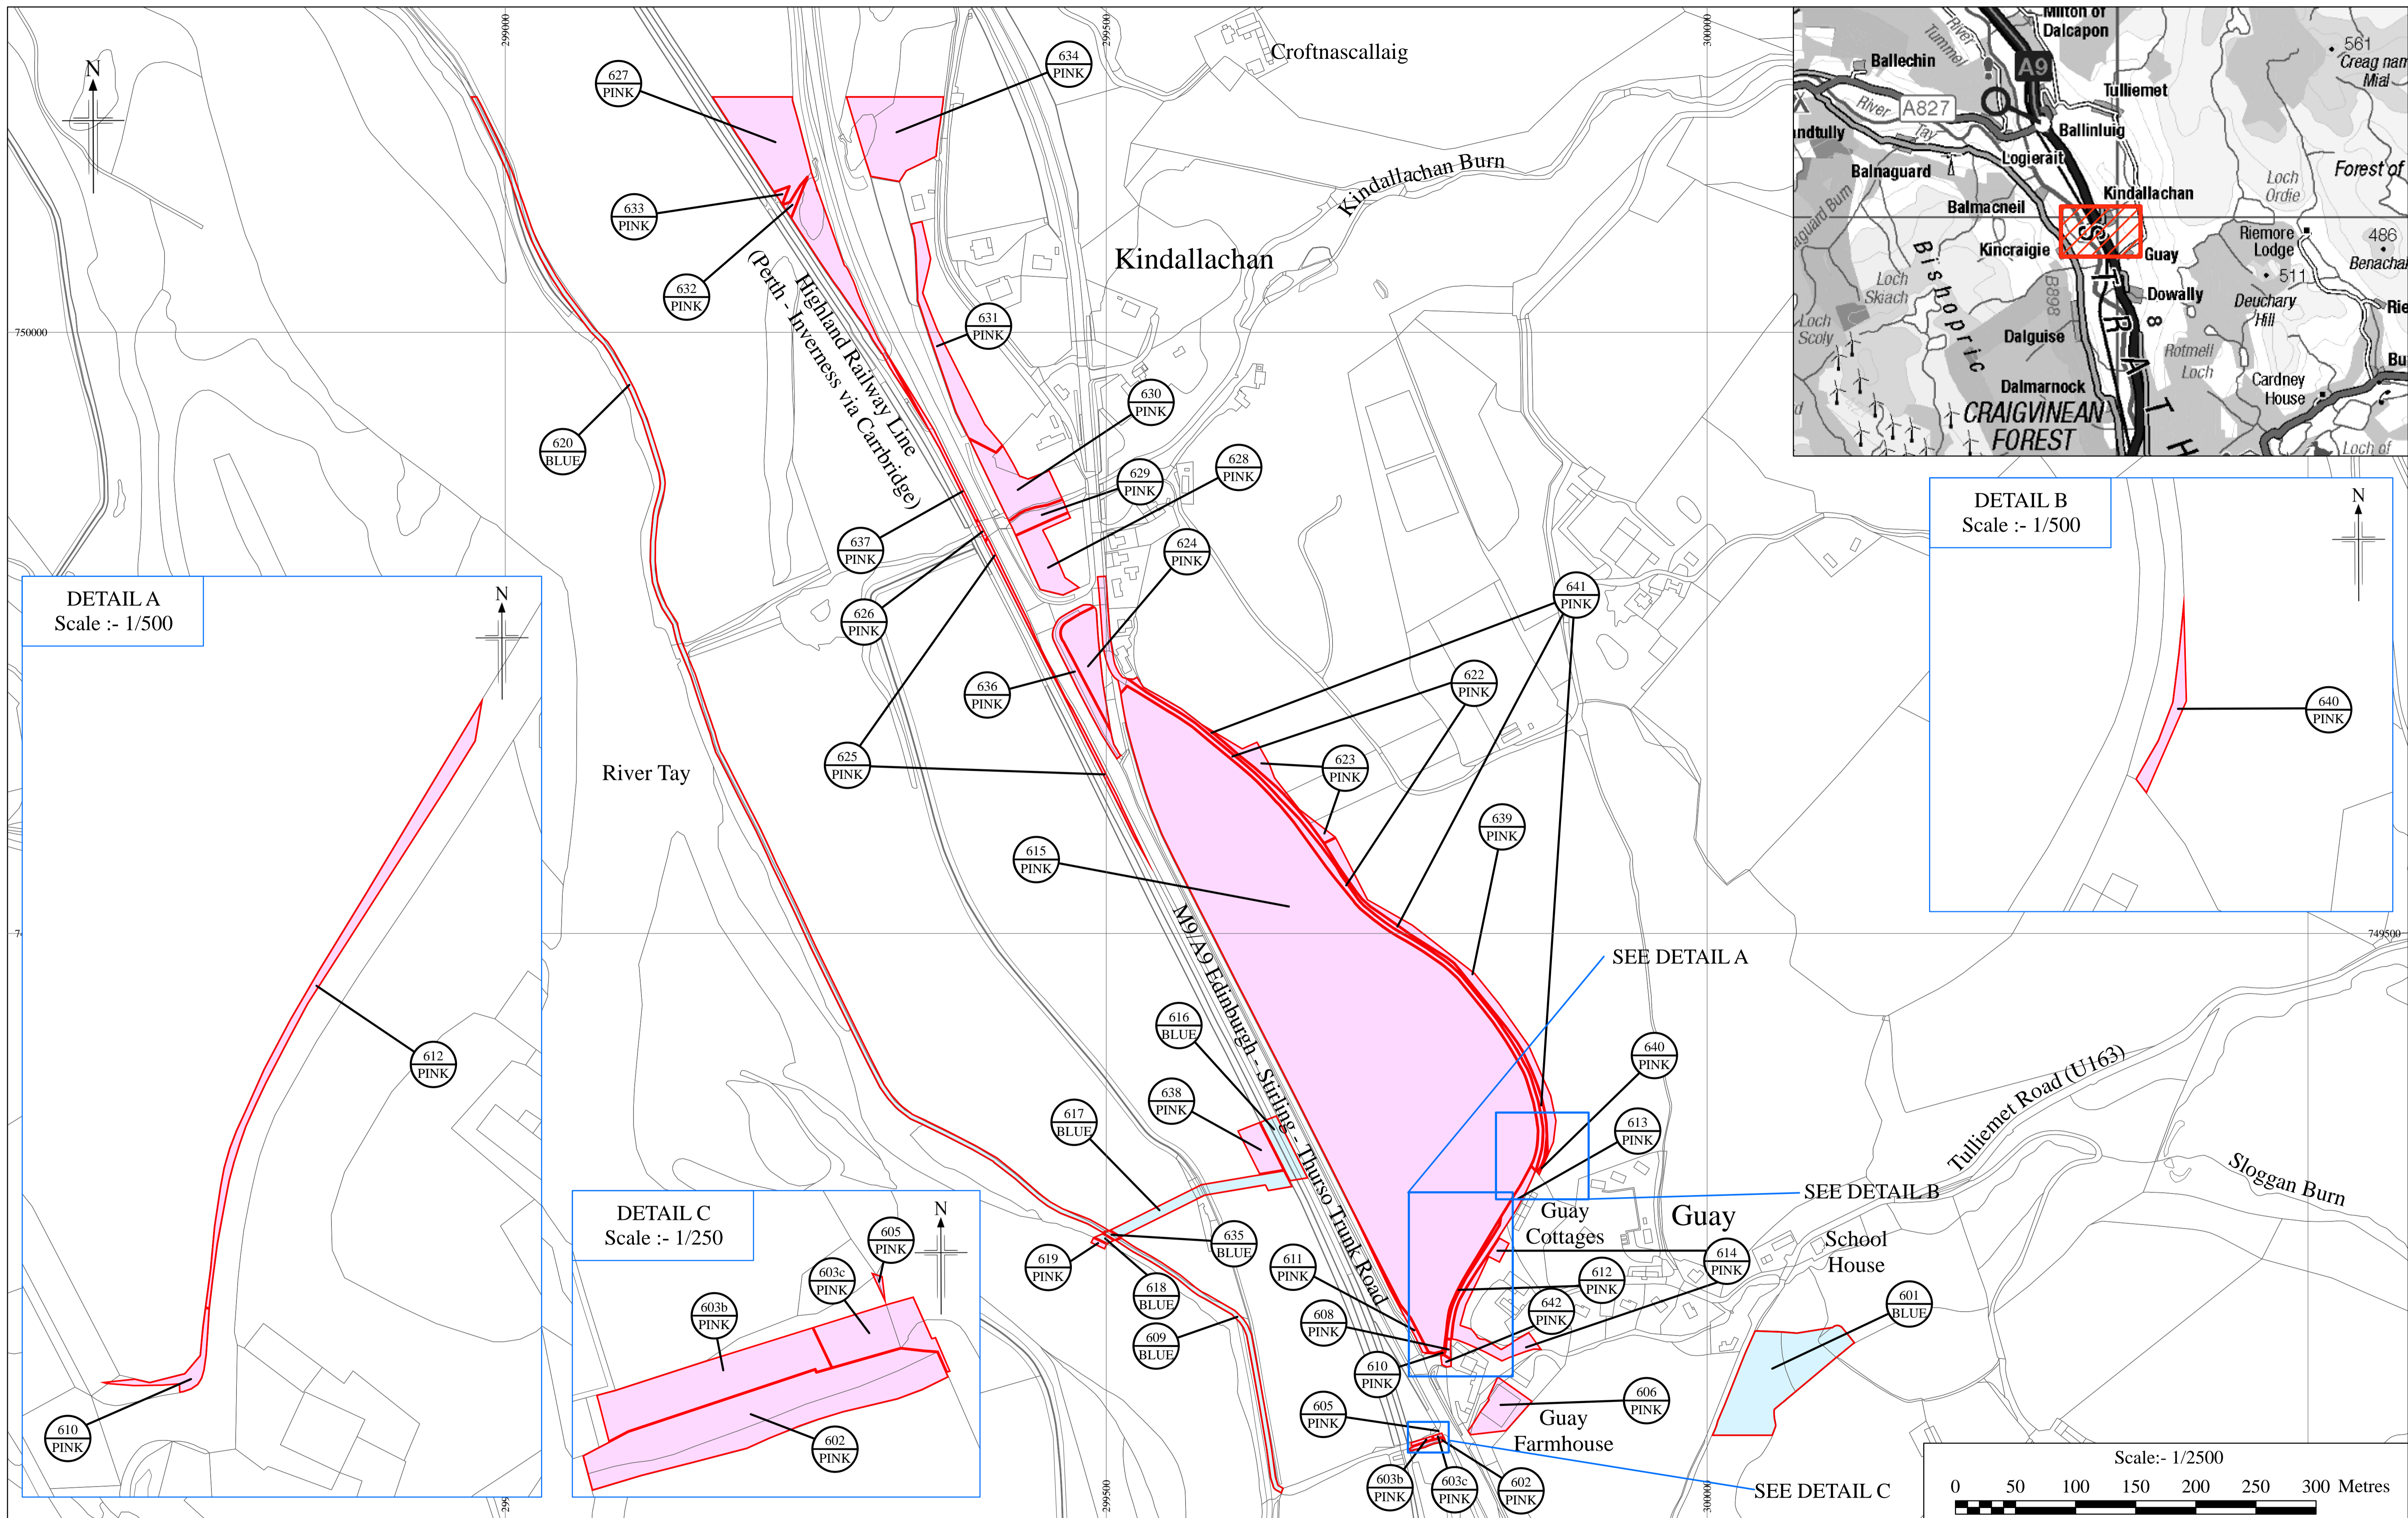

THE A9 TRUNK ROAD (TAY CROSSING TO BALLINLUIG)
 COMPULSORY PURCHASE ORDER 2021
 SHEET 2 OF 8

- KEY**
- PINK LAND TO BE ACQUIRED
 - BLUE SERVITUDE RIGHT TO BE ACQUIRED

Reproduced by permission of Ordnance Survey on behalf of HMSO. © Crown copyright and database right 2020. All rights reserved. Ordnance Survey Licence number 100046668.

THE A9 TRUNK ROAD (TAY CROSSING TO BALLINLUIG)
 COMPULSORY PURCHASE ORDER 2021
 SHEET 3 OF 8

DETAIL A
Scale :- 1/500

DETAIL B
Scale :- 1/500

KEY
 PINK LAND TO BE ACQUIRED
 BLUE SERVITUDE RIGHT TO BE ACQUIRED

Reproduced by permission of Ordnance Survey on behalf of HMSO. © Crown copyright and database right 2020. All rights reserved. Ordnance Survey Licence number 100046668.

THE A9 TRUNK ROAD (TAY CROSSING TO BALLINLUIG)
 COMPULSORY PURCHASE ORDER 2021
 SHEET 4 OF 8