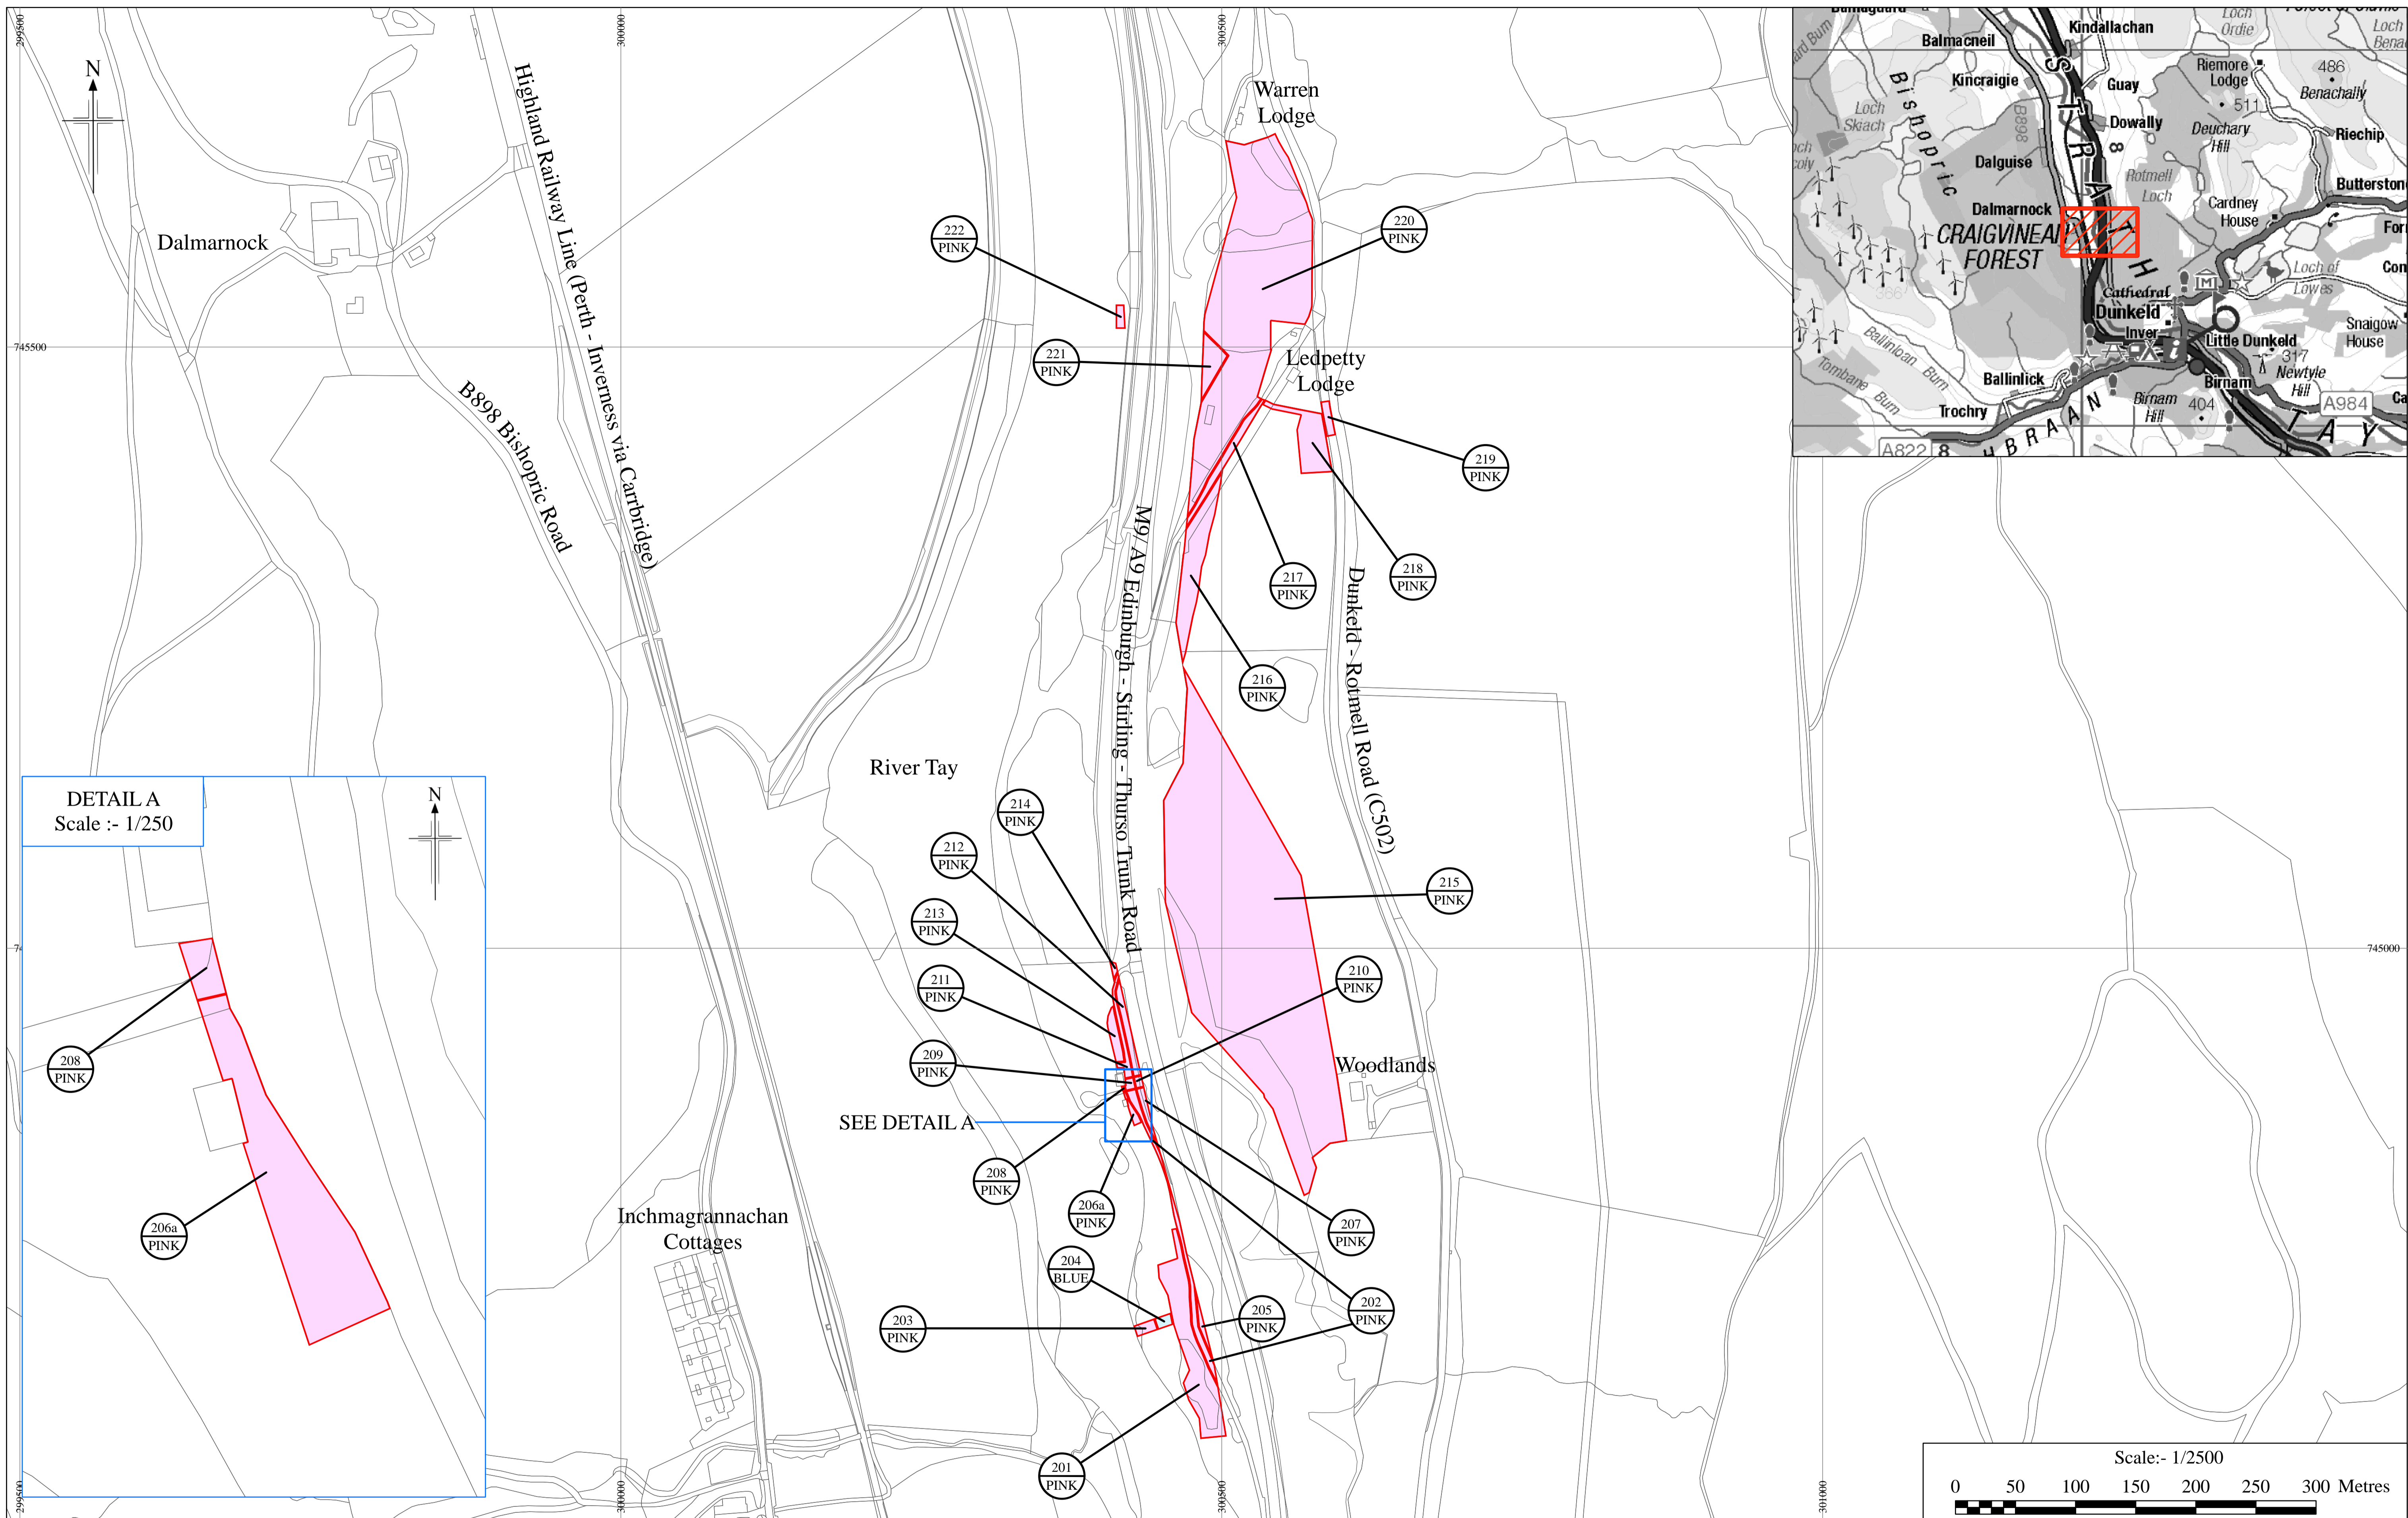

KEY

PINK LAND TO BE ACQUIRED

BLUE SERVITUDE RIGHT TO BE ACQUIRED

Reproduced by permission of Ordnance Survey on behalf of HMSO. © Crown copyright and database right 2020. All rights reserved. Ordnance Survey Licence number 100046668.

THE A9 TRUNK ROAD (TAY CROSSING TO BALLINLUIG)
 COMPULSORY PURCHASE ORDER 2021
 SHEET 2 OF 8

- KEY**
- PINK LAND TO BE ACQUIRED
 - BLUE SERVITUDE RIGHT TO BE ACQUIRED

Reproduced by permission of Ordnance Survey on behalf of HMSO. © Crown copyright and database right 2020. All rights reserved. Ordnance Survey Licence number 100046668.

THE A9 TRUNK ROAD (TAY CROSSING TO BALLINLUIG)
 COMPULSORY PURCHASE ORDER 2021
 SHEET 3 OF 8

DETAIL A
Scale :- 1/500

DETAIL B
Scale :- 1/500

KEY
 PINK LAND TO BE ACQUIRED
 BLUE SERVITUDE RIGHT TO BE ACQUIRED