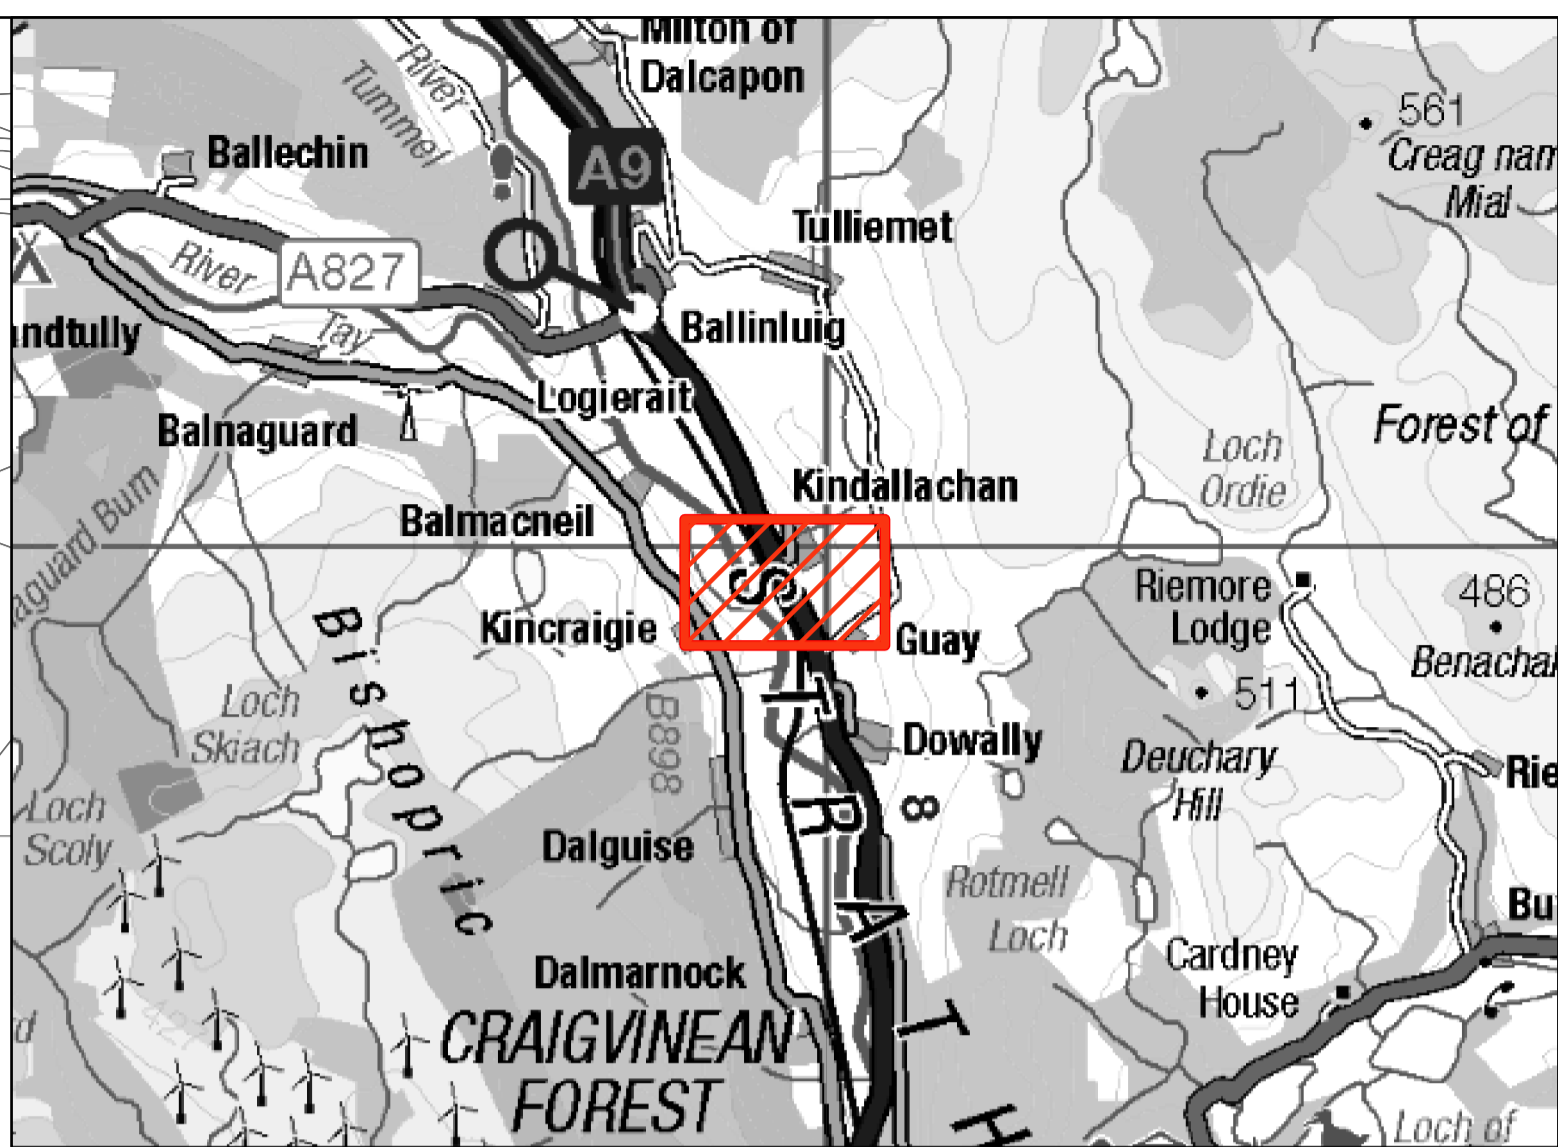

KEY
 PINK LAND TO BE ACQUIRED
 BLUE SERVITUDE RIGHT TO BE ACQUIRED

Reproduced by permission of Ordnance Survey on behalf of HMSO. © Crown copyright and database right 2020. All rights reserved. Ordnance Survey Licence number 100046668.

THE A9 TRUNK ROAD (TAY CROSSING TO BALLINLUIG)
COMPULSORY PURCHASE ORDER 2021
SHEET 6 OF 8