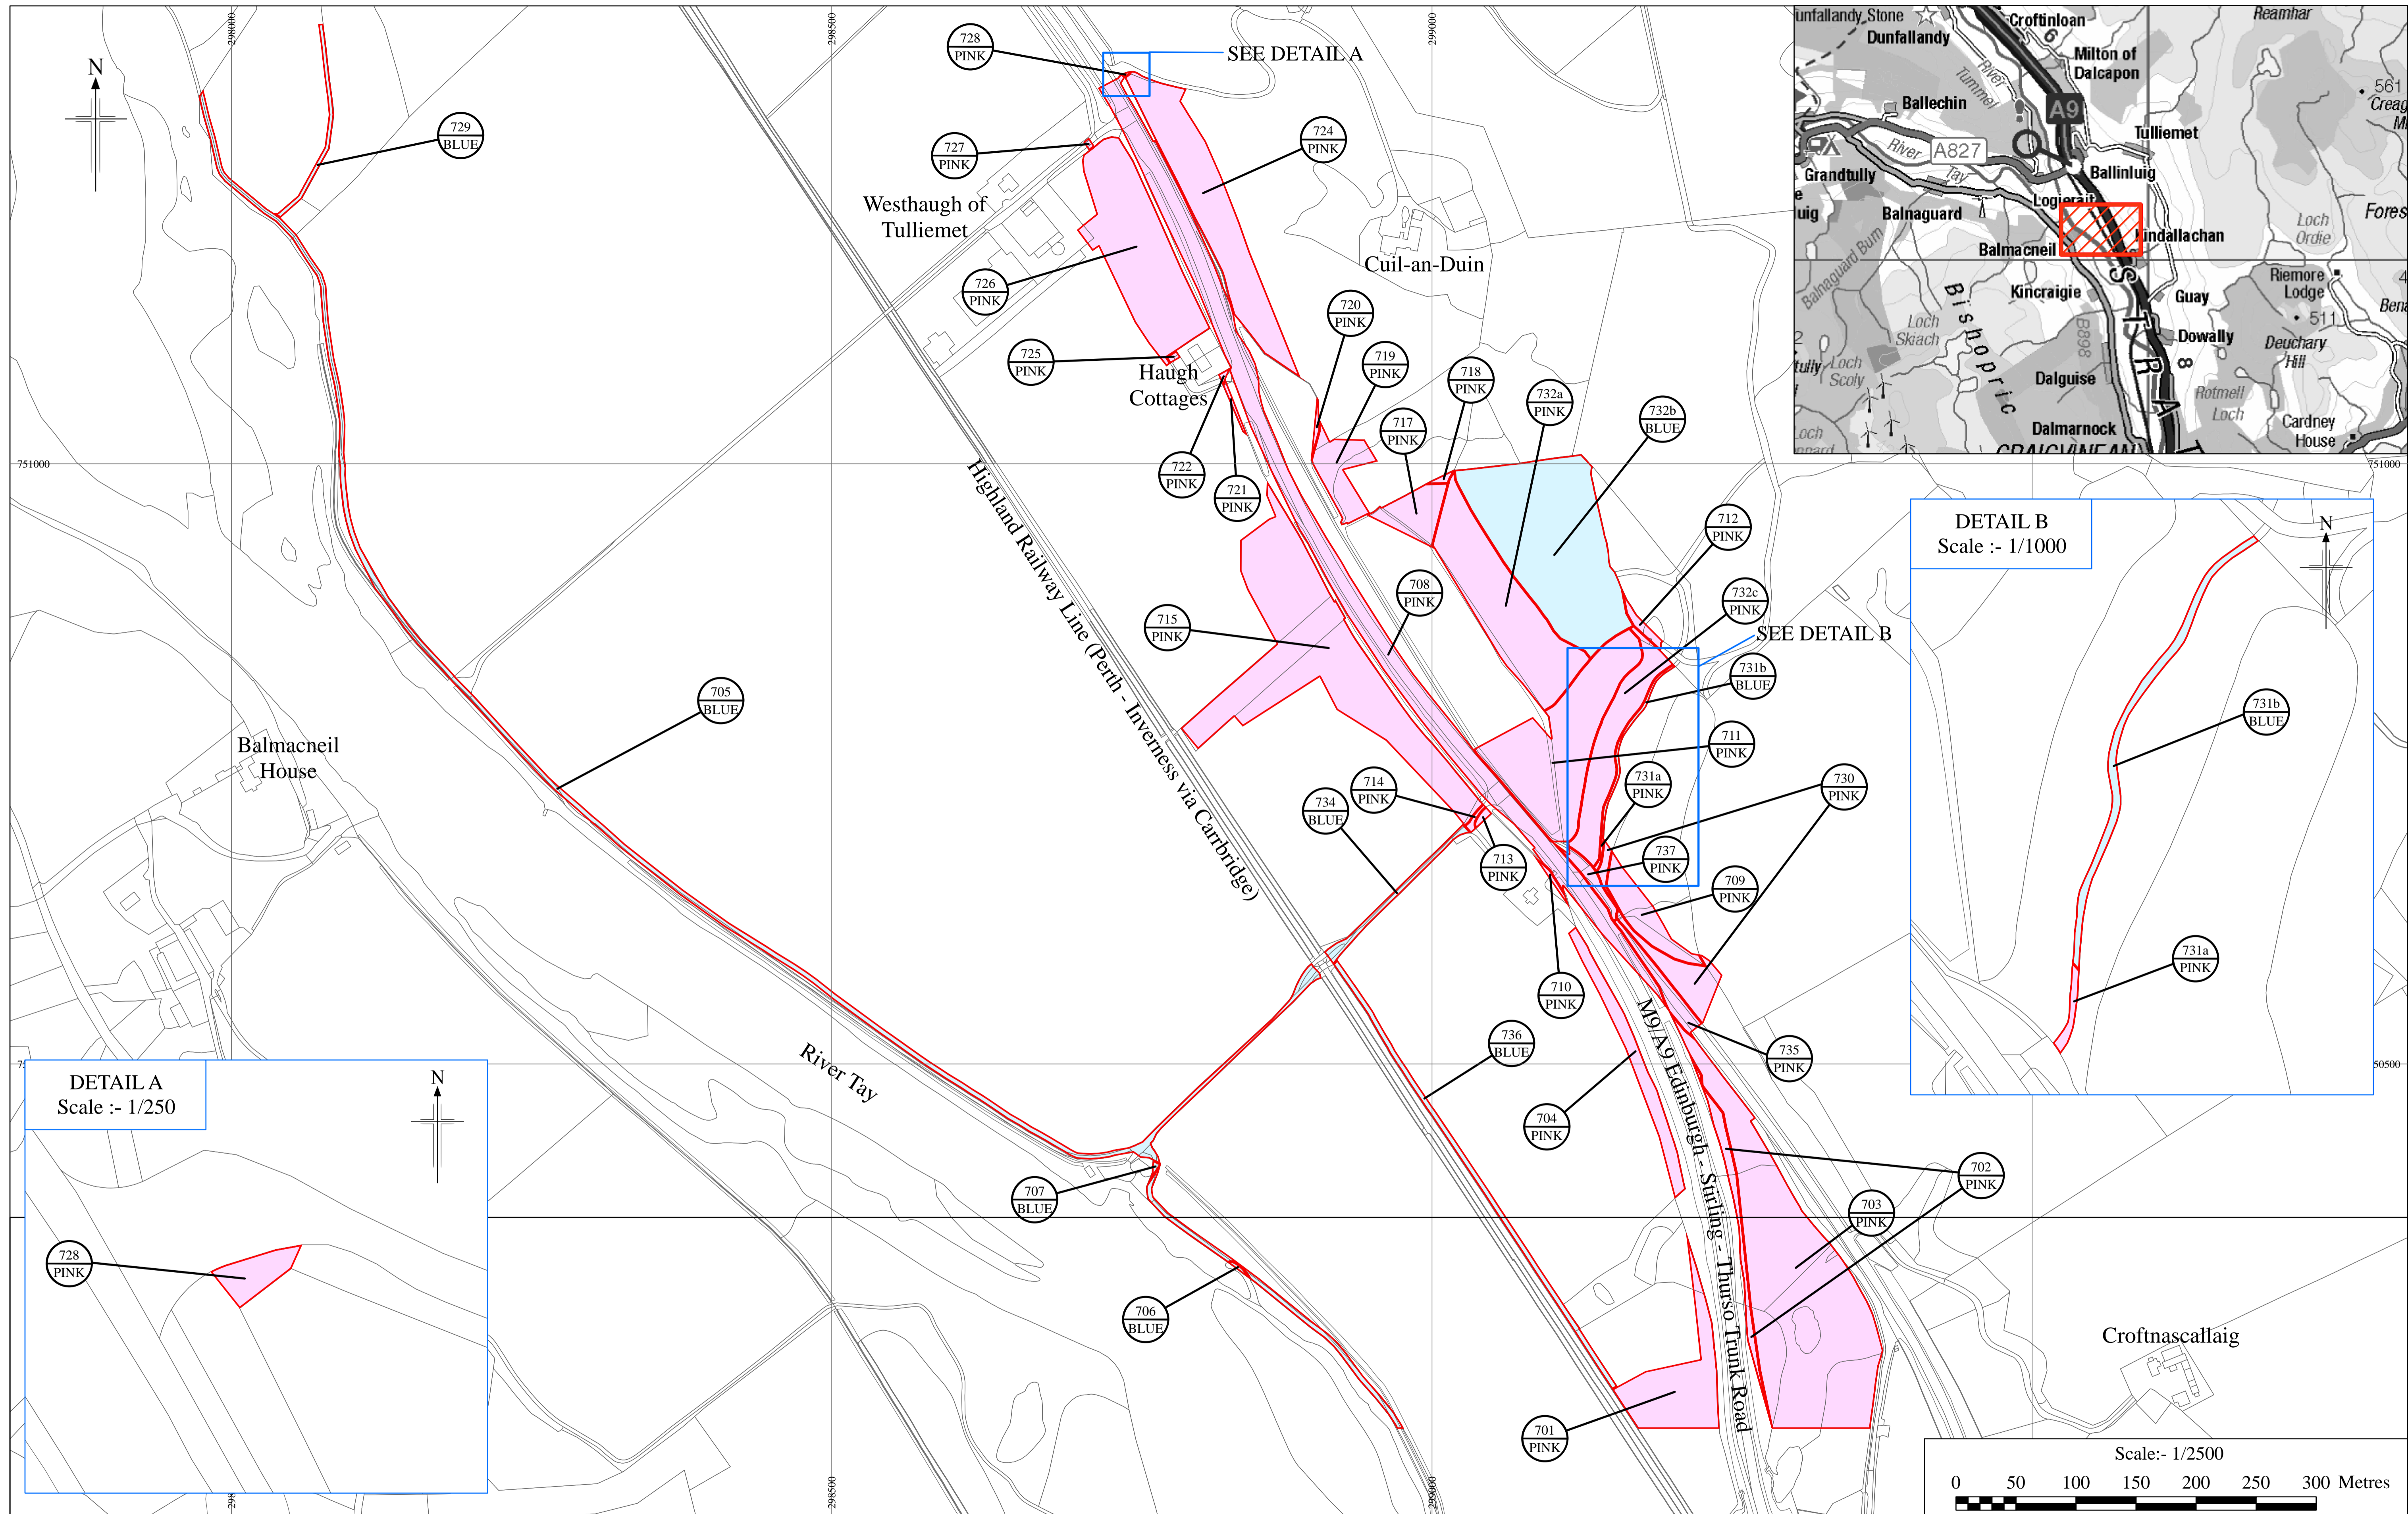

KEY
PINK LAND TO BE ACQUIRED
BLUE SERVITUDE RIGHT TO BE ACQUIRED

Reproduced by permission of Ordnance Survey on behalf of HMSO. © Crown copyright and database right 2020. All rights reserved. Ordnance Survey Licence number 100046668.

THE A9 TRUNK ROAD (TAY CROSSING TO BALLINLUIG)
COMPULSORY PURCHASE ORDER 2021
SHEET 7 OF 8