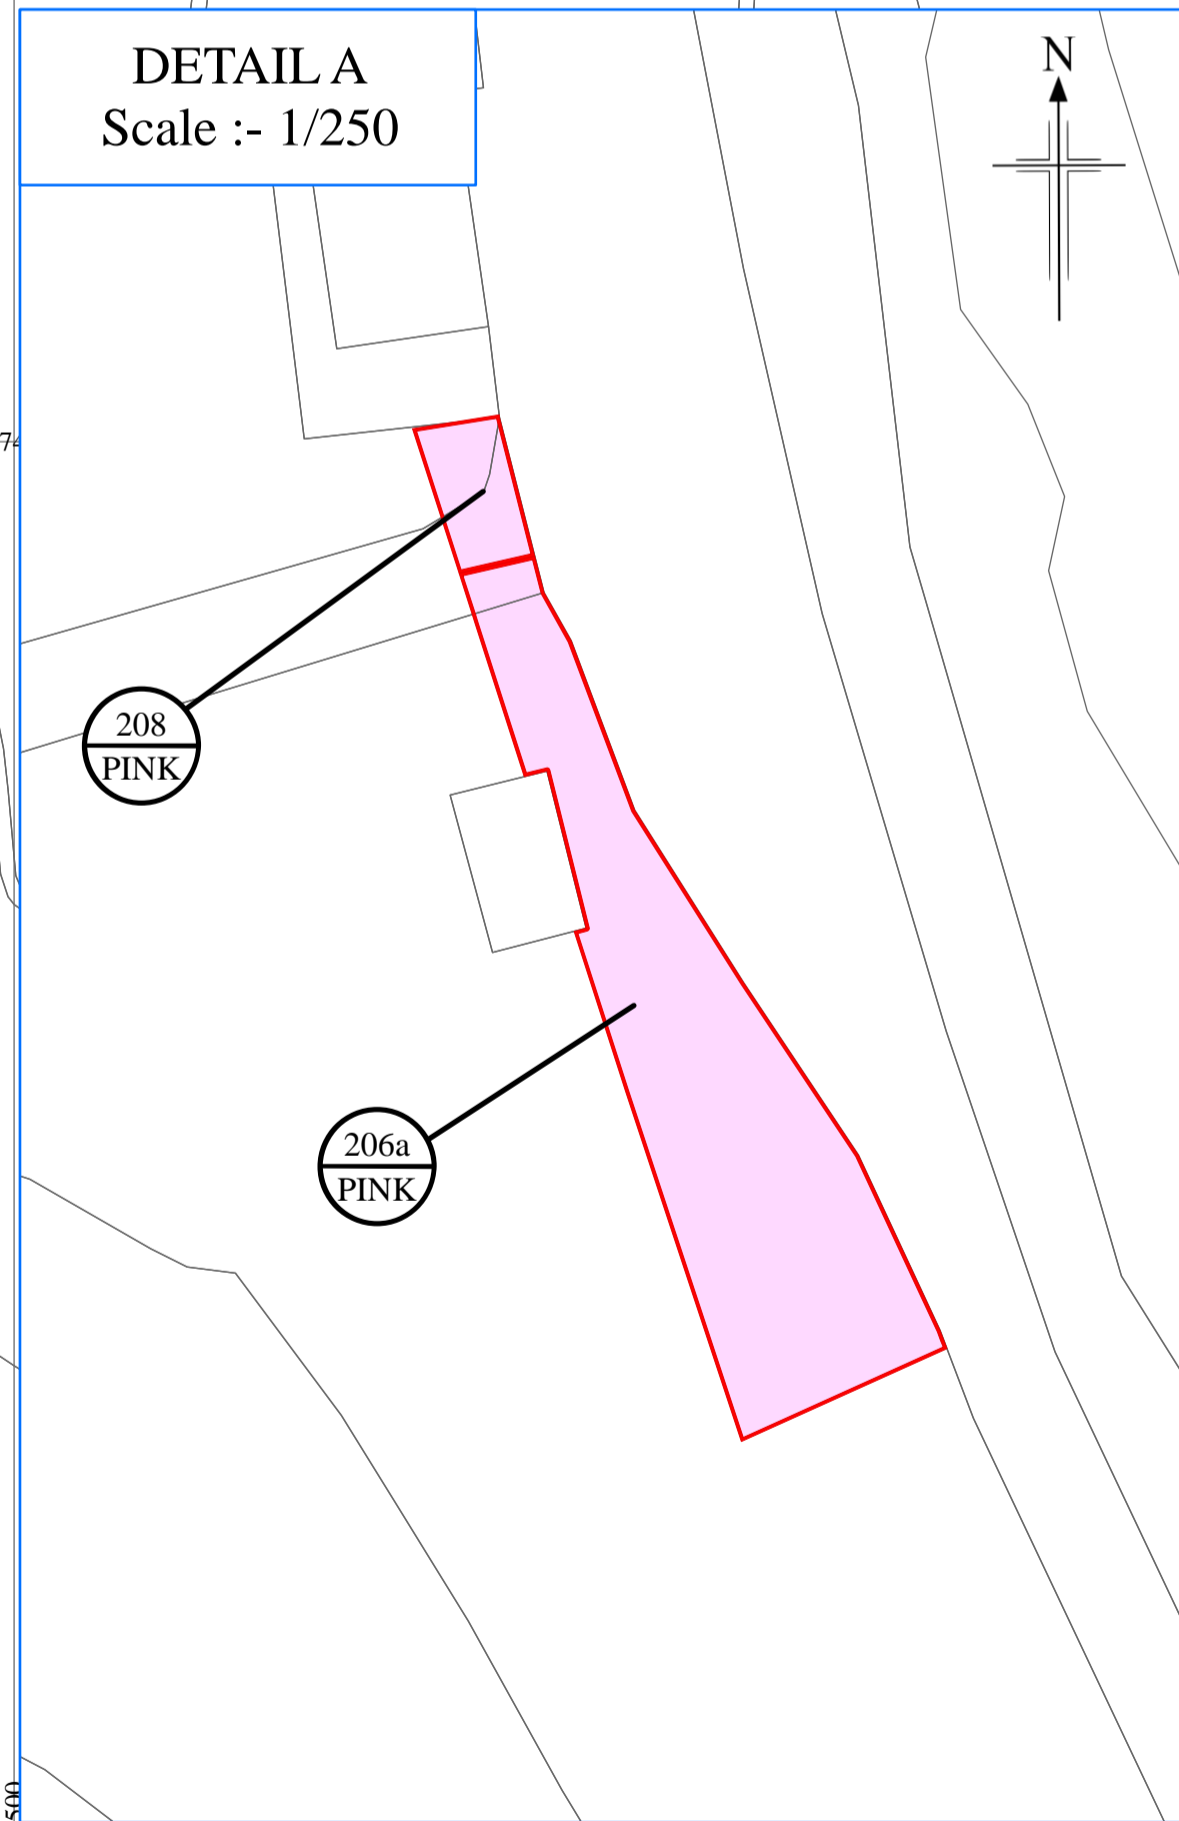

KEY

PINK LAND TO BE ACQUIRED

BLUE SERVITUDE RIGHT TO BE ACQUIRED

Reproduced by permission of Ordnance Survey on behalf of HMSO. © Crown copyright and database right 2020. All rights reserved. Ordnance Survey Licence number 100046668.

THE A9 TRUNK ROAD (TAY CROSSING TO BALLINLUIG)
 COMPULSORY PURCHASE ORDER 2021
 SHEET 2 OF 8

- KEY**
- PINK LAND TO BE ACQUIRED
 - BLUE SERVITUDE RIGHT TO BE ACQUIRED

Reproduced by permission of Ordnance Survey on behalf of HMSO. © Crown copyright and database right 2020. All rights reserved. Ordnance Survey Licence number 100046668.

THE A9 TRUNK ROAD (TAY CROSSING TO BALLINLUIG)
 COMPULSORY PURCHASE ORDER 2021
 SHEET 3 OF 8

DETAIL A
Scale :- 1/500

DETAIL B
Scale :- 1/500

KEY
 PINK LAND TO BE ACQUIRED
 BLUE SERVITUDE RIGHT TO BE ACQUIRED