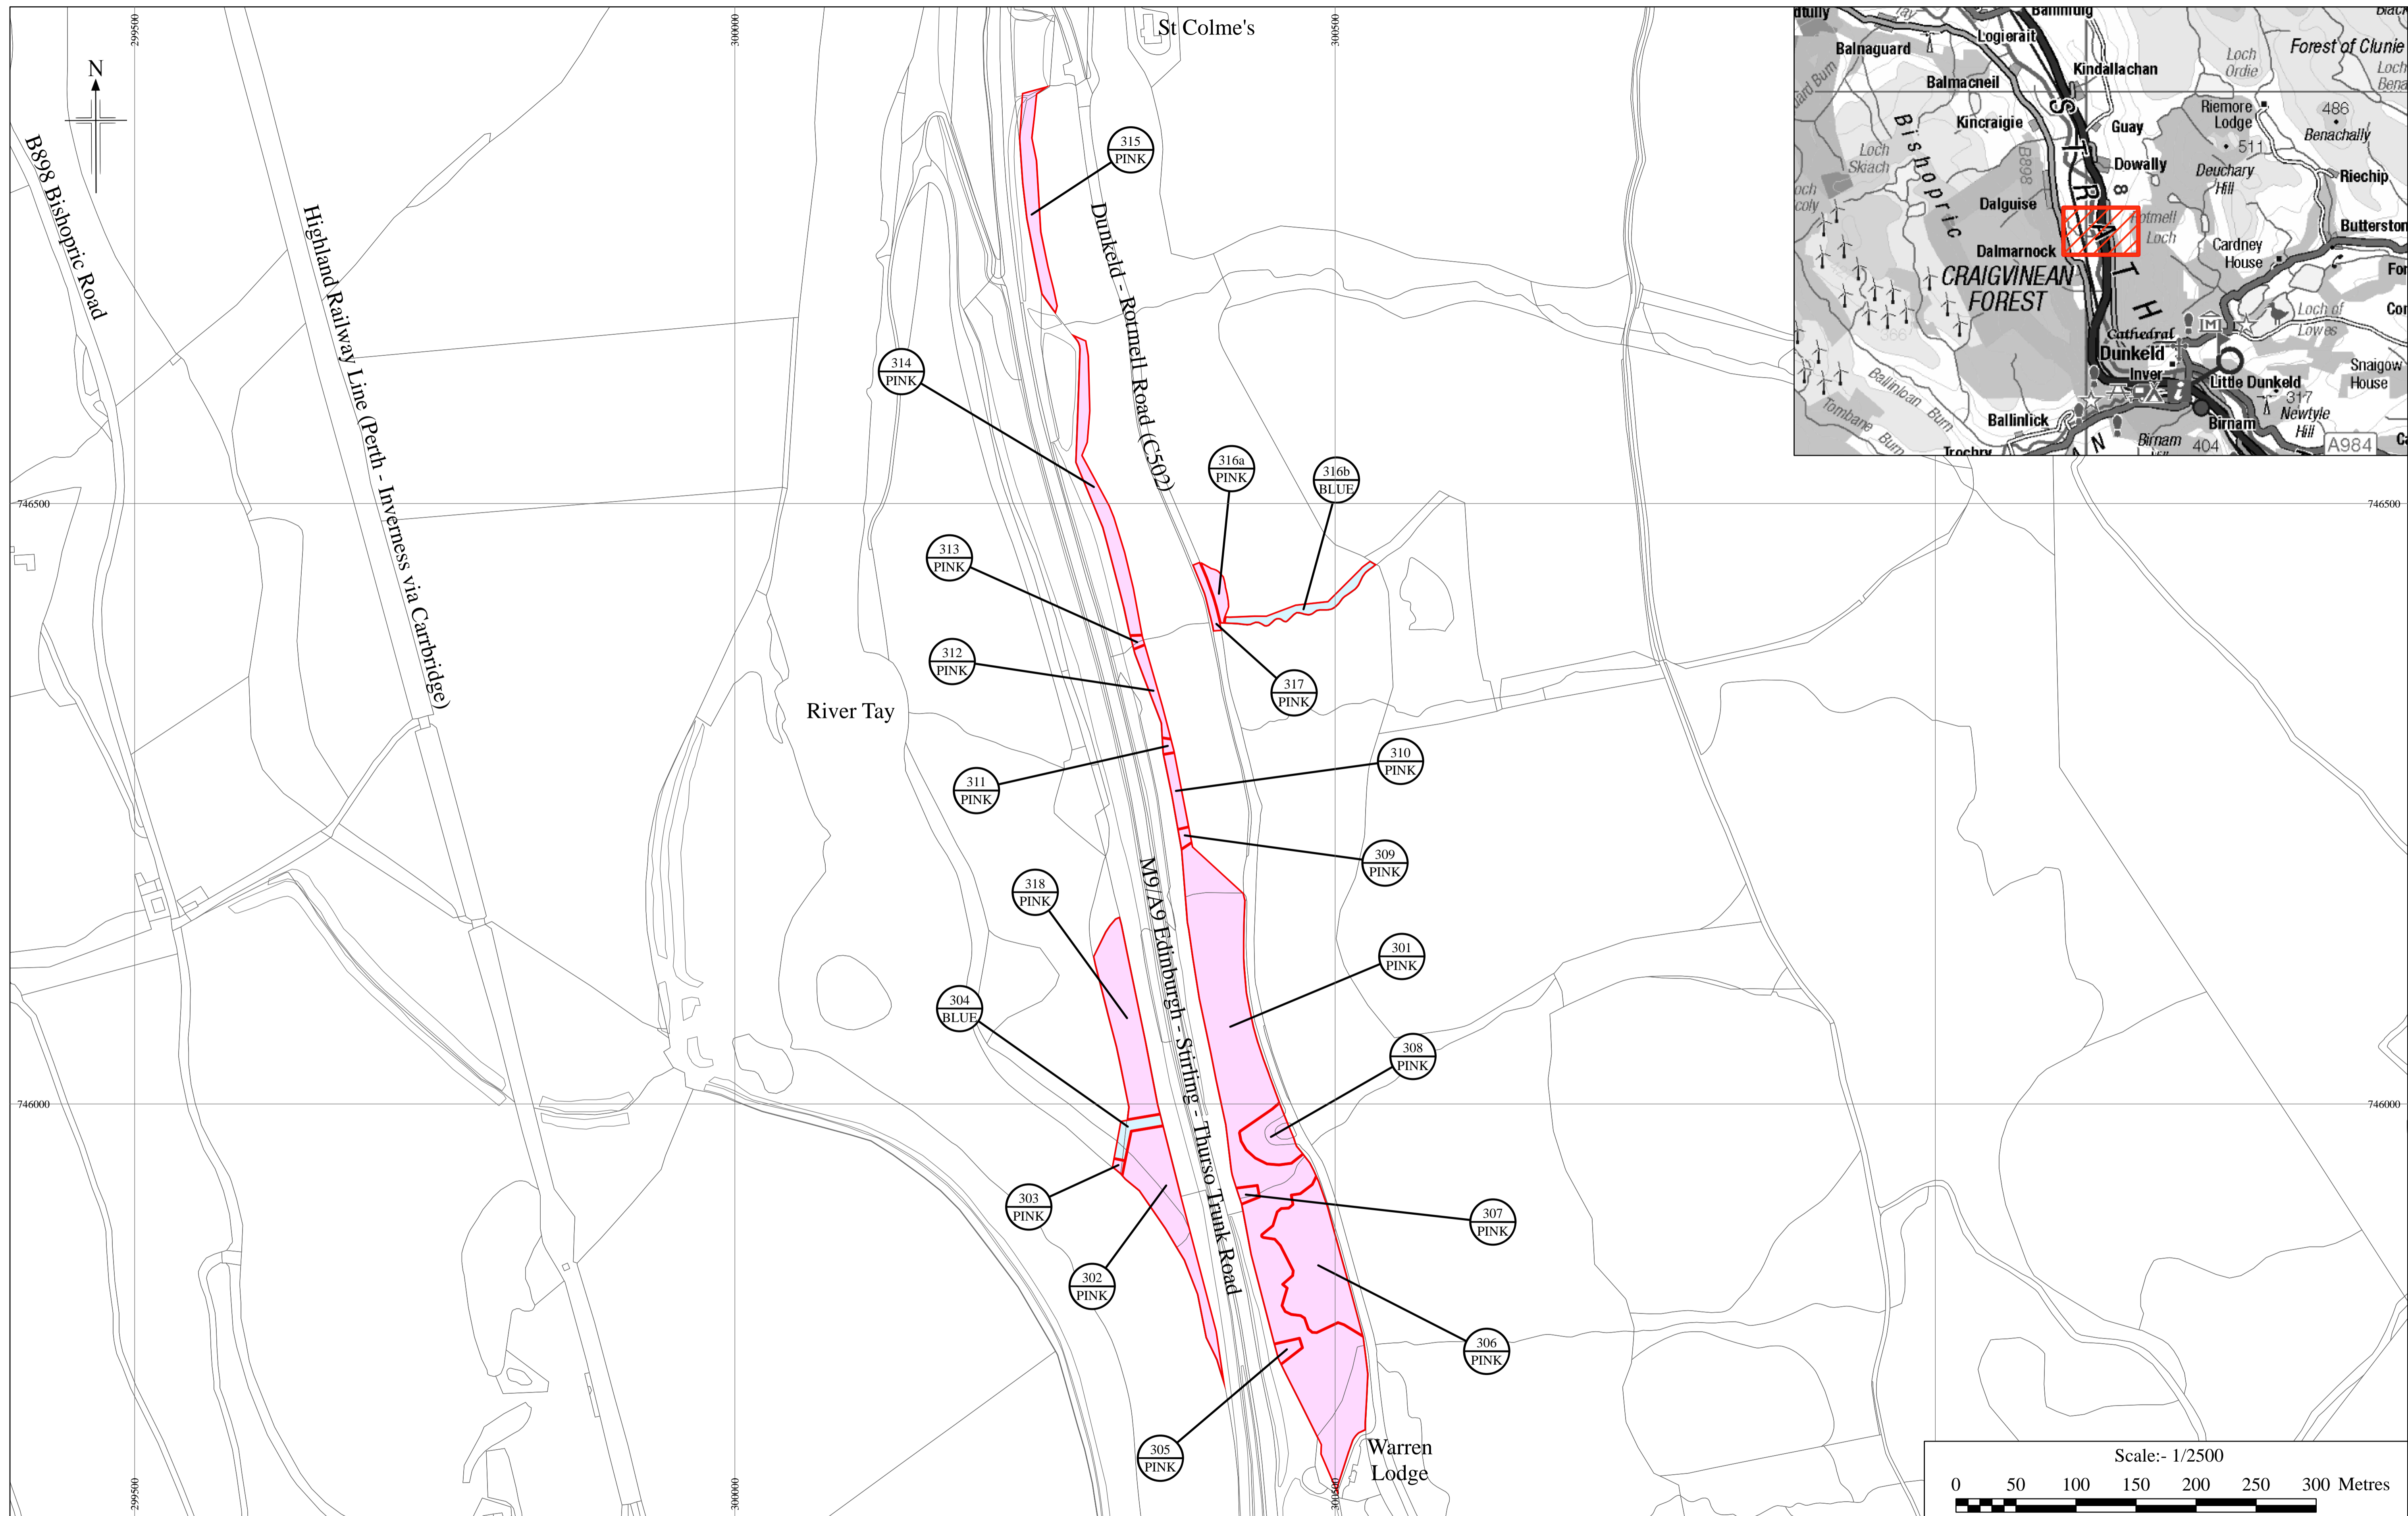

KEY

PINK LAND TO BE ACQUIRED

BLUE SERVITUDE RIGHT TO BE ACQUIRED

Reproduced by permission of Ordnance Survey on behalf of HMSO. © Crown copyright and database right 2020. All rights reserved. Ordnance Survey Licence number 100046668.

THE A9 TRUNK ROAD (TAY CROSSING TO BALLINLUIG)
 COMPULSORY PURCHASE ORDER 2021
 SHEET 2 OF 8

- KEY**
- PINK LAND TO BE ACQUIRED
 - BLUE SERVITUDE RIGHT TO BE ACQUIRED

Reproduced by permission of Ordnance Survey on behalf of HMSO. © Crown copyright and database right 2020. All rights reserved. Ordnance Survey Licence number 100046668.

THE A9 TRUNK ROAD (TAY CROSSING TO BALLINLUIG)
 COMPULSORY PURCHASE ORDER 2021
 SHEET 3 OF 8

DETAIL A
Scale :- 1/500

DETAIL B
Scale :- 1/500

KEY
 PINK LAND TO BE ACQUIRED
 BLUE SERVITUDE RIGHT TO BE ACQUIRED