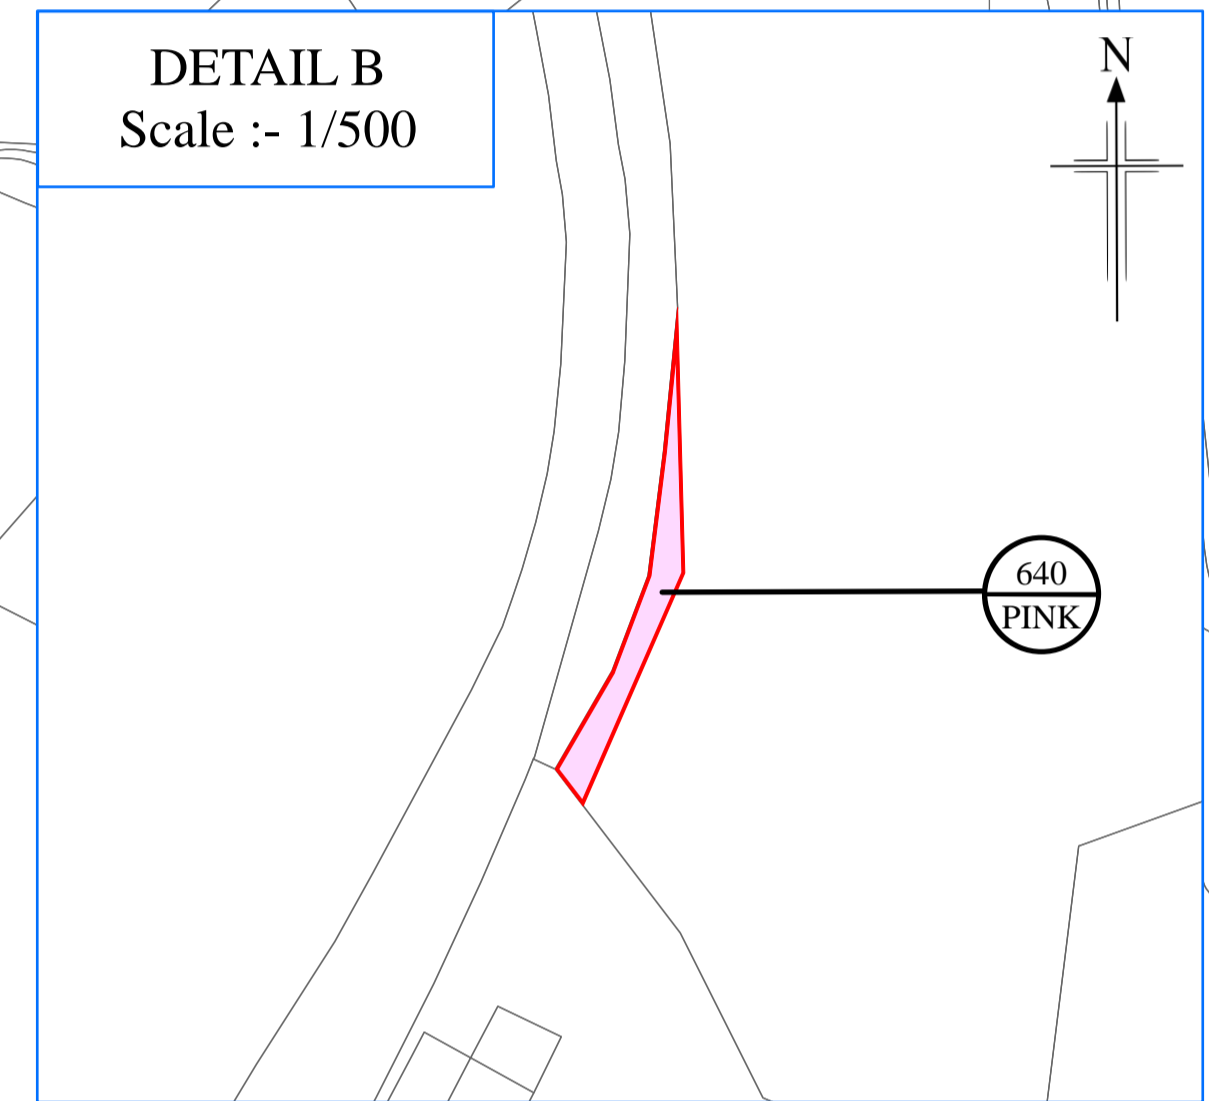

THE A9 TRUNK ROAD (TAY CROSSING TO BALLINLUIG)
 COMPULSORY PURCHASE ORDER 2021
 SHEET 3 OF 8

DETAIL A
Scale :- 1/500

DETAIL B
Scale :- 1/500

KEY
 PINK LAND TO BE ACQUIRED
 BLUE SERVITUDE RIGHT TO BE ACQUIRED

Reproduced by permission of Ordnance Survey on behalf of HMSO. © Crown copyright and database right 2020. All rights reserved. Ordnance Survey Licence number 100046668.

THE A9 TRUNK ROAD (TAY CROSSING TO BALLINLUIG)
 COMPULSORY PURCHASE ORDER 2021
 SHEET 4 OF 8