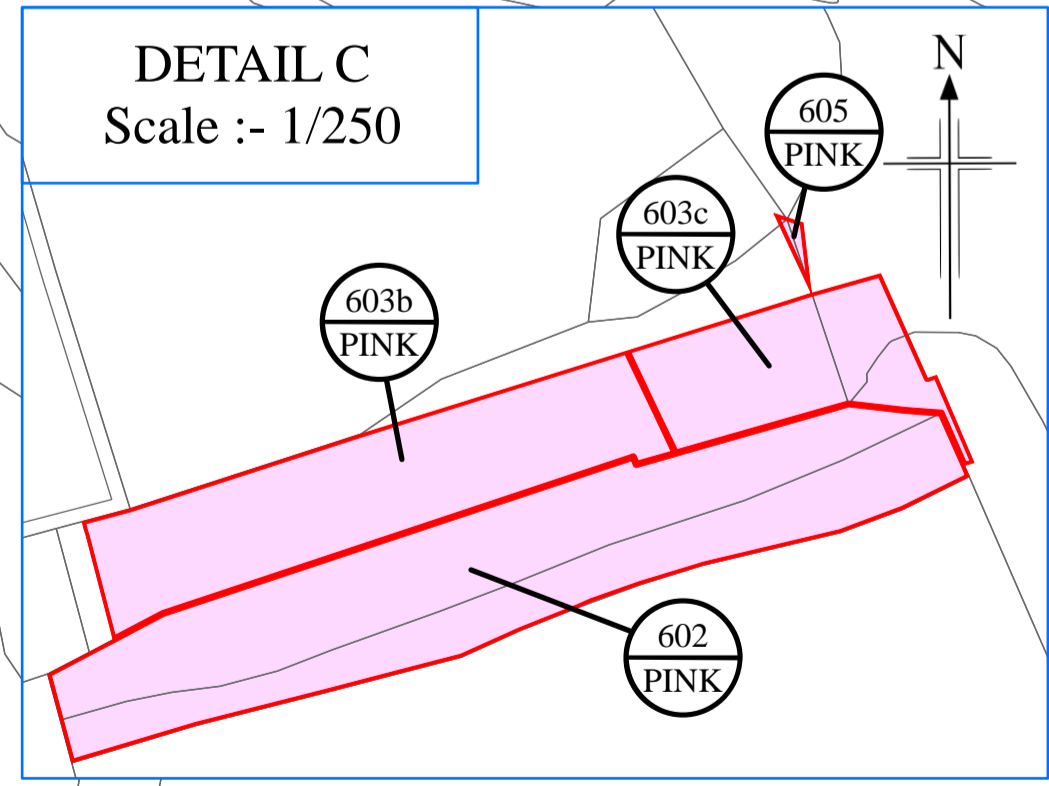

THE A9 TRUNK ROAD (TAY CROSSING TO BALLINLUIG)
 COMPULSORY PURCHASE ORDER 2021
 SHEET 3 OF 8

DETAIL A
Scale :- 1/500

DETAIL B
Scale :- 1/500

KEY
 PINK LAND TO BE ACQUIRED
 BLUE SERVITUDE RIGHT TO BE ACQUIRED

Reproduced by permission of Ordnance Survey on behalf of HMSO. © Crown copyright and database right 2020. All rights reserved. Ordnance Survey Licence number 100046668.

THE A9 TRUNK ROAD (TAY CROSSING TO BALLINLUIG)
 COMPULSORY PURCHASE ORDER 2021
 SHEET 4 OF 8