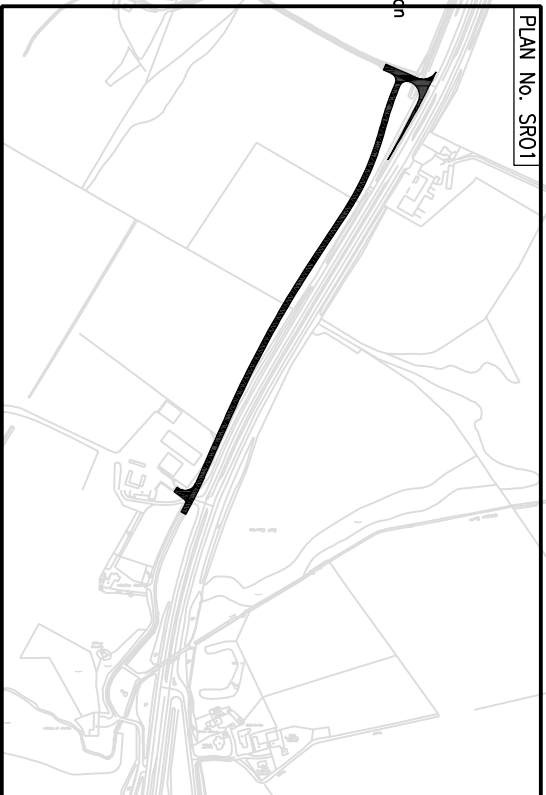

A90 to Aberdeen

PLAN No. SR01

Wester Hatton Cottages

Blackdog Rifle Range

Southolds

BALMEDIE

Keir Farm

A90 to Fraserburgh

B977 Dyce Road

Reproduced by permission of Ordnance Survey on behalf of
HMSO.
© Crown copyright and database right 2011. All rights reserved. Ordnance Survey Licence number 100020540

Scale :- 1:10,000

TRANSPORT
SCOTLAND

The M9/A90/M90 Trunk Road (Easter Hatton Link) (Stopping Up of Accesses) Order 2012

Key Plan