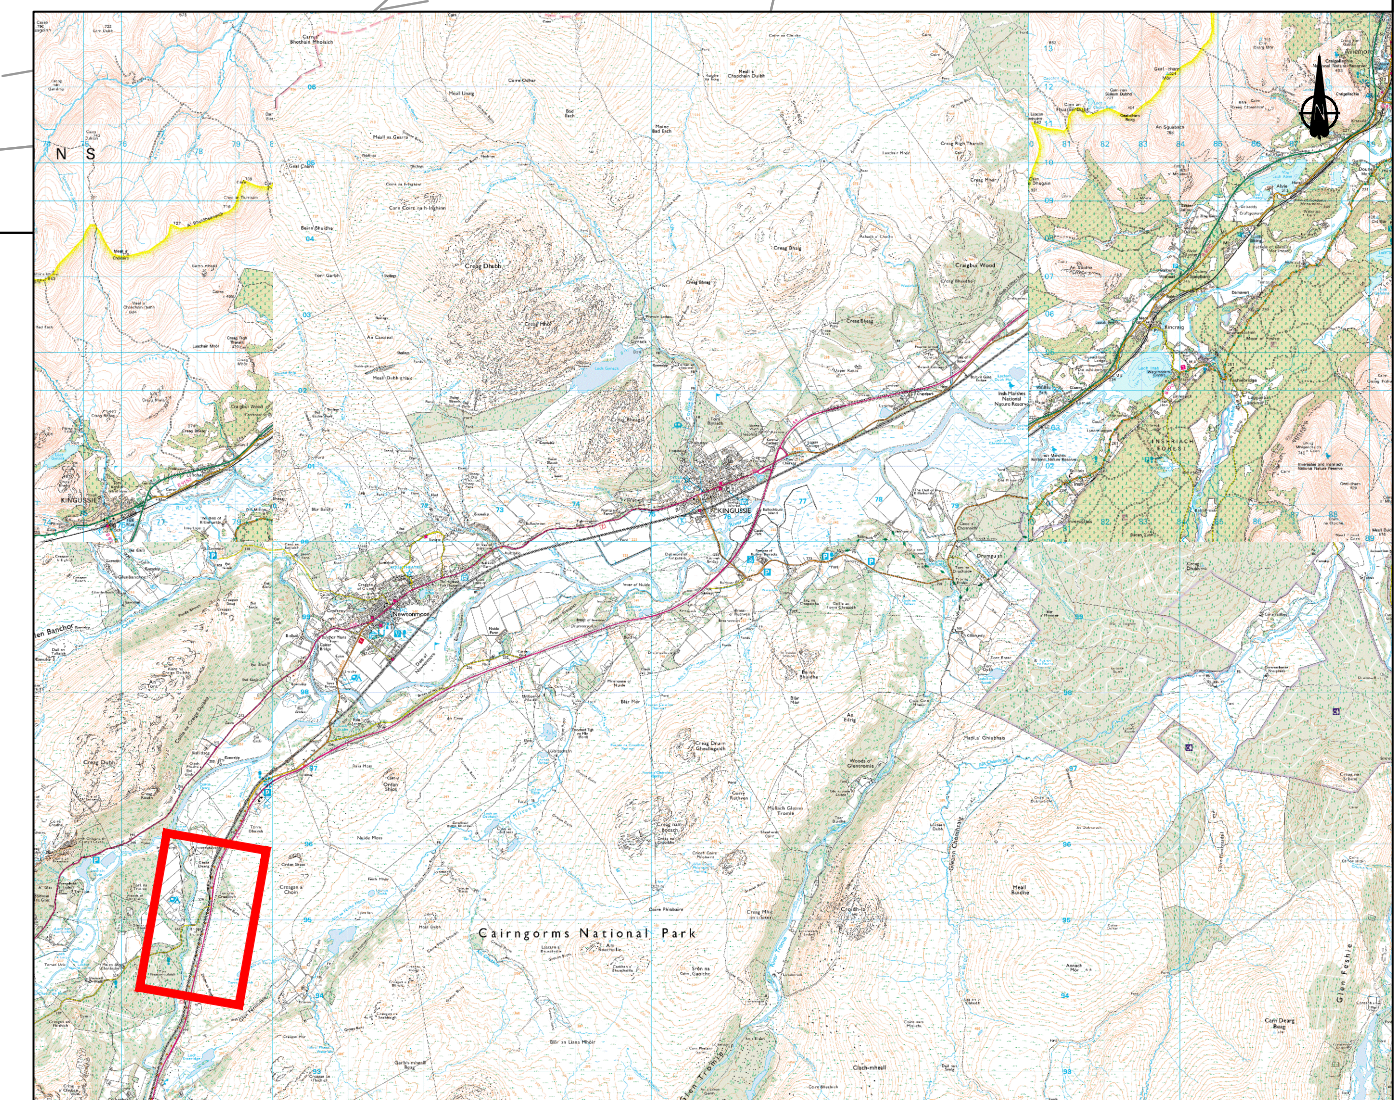

KEY

PINK	LAND TO BE ACQUIRED
BLUE	SERVITUDE RIGHT TO BE ACQUIRED