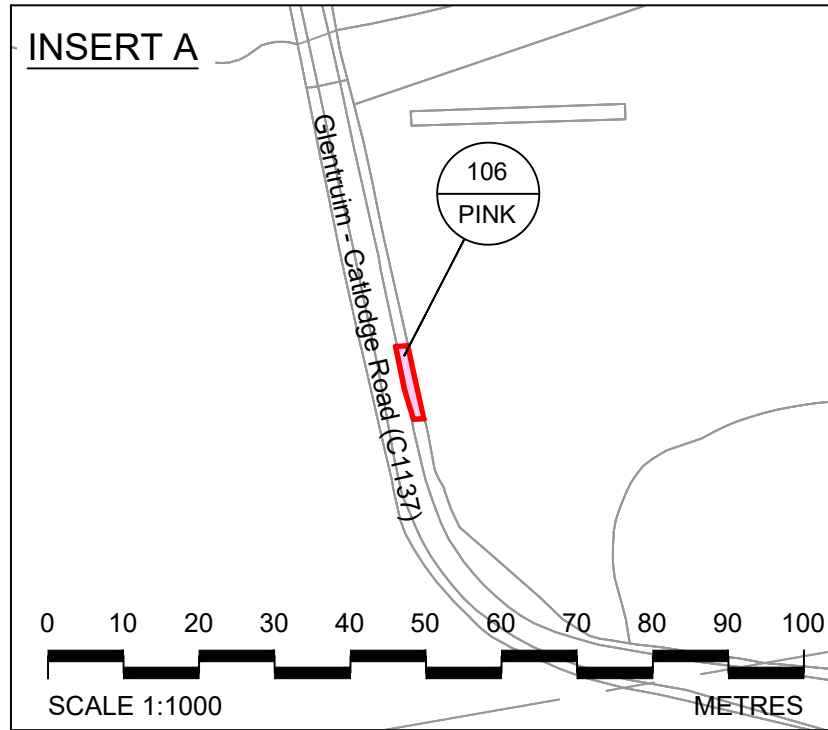

KEY

PINK	LAND TO BE ACQUIRED
BLUE	SERVITUDE RIGHT TO BE ACQUIRED