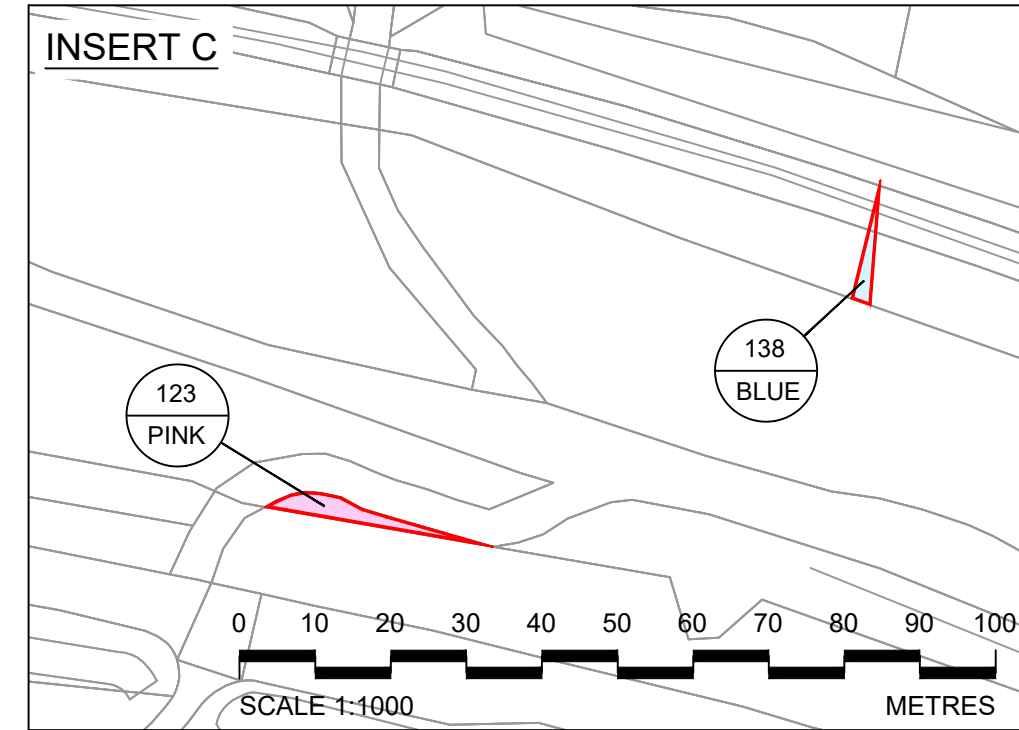

KEY

PINK	LAND TO BE ACQUIRED
BLUE	SERVITUDE RIGHT TO BE ACQUIRED