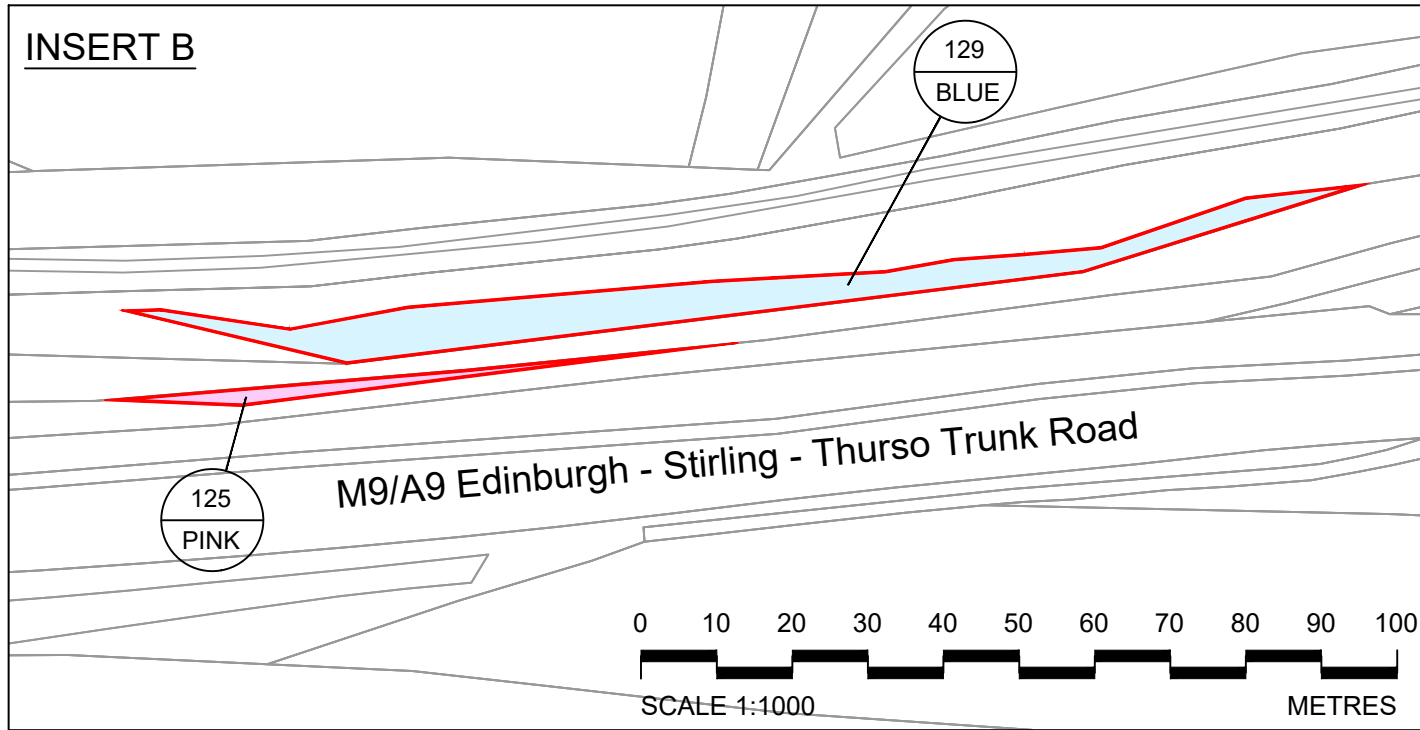

KEY

PINK	LAND TO BE ACQUIRED
BLUE	SERVITUDE RIGHT TO BE ACQUIRED